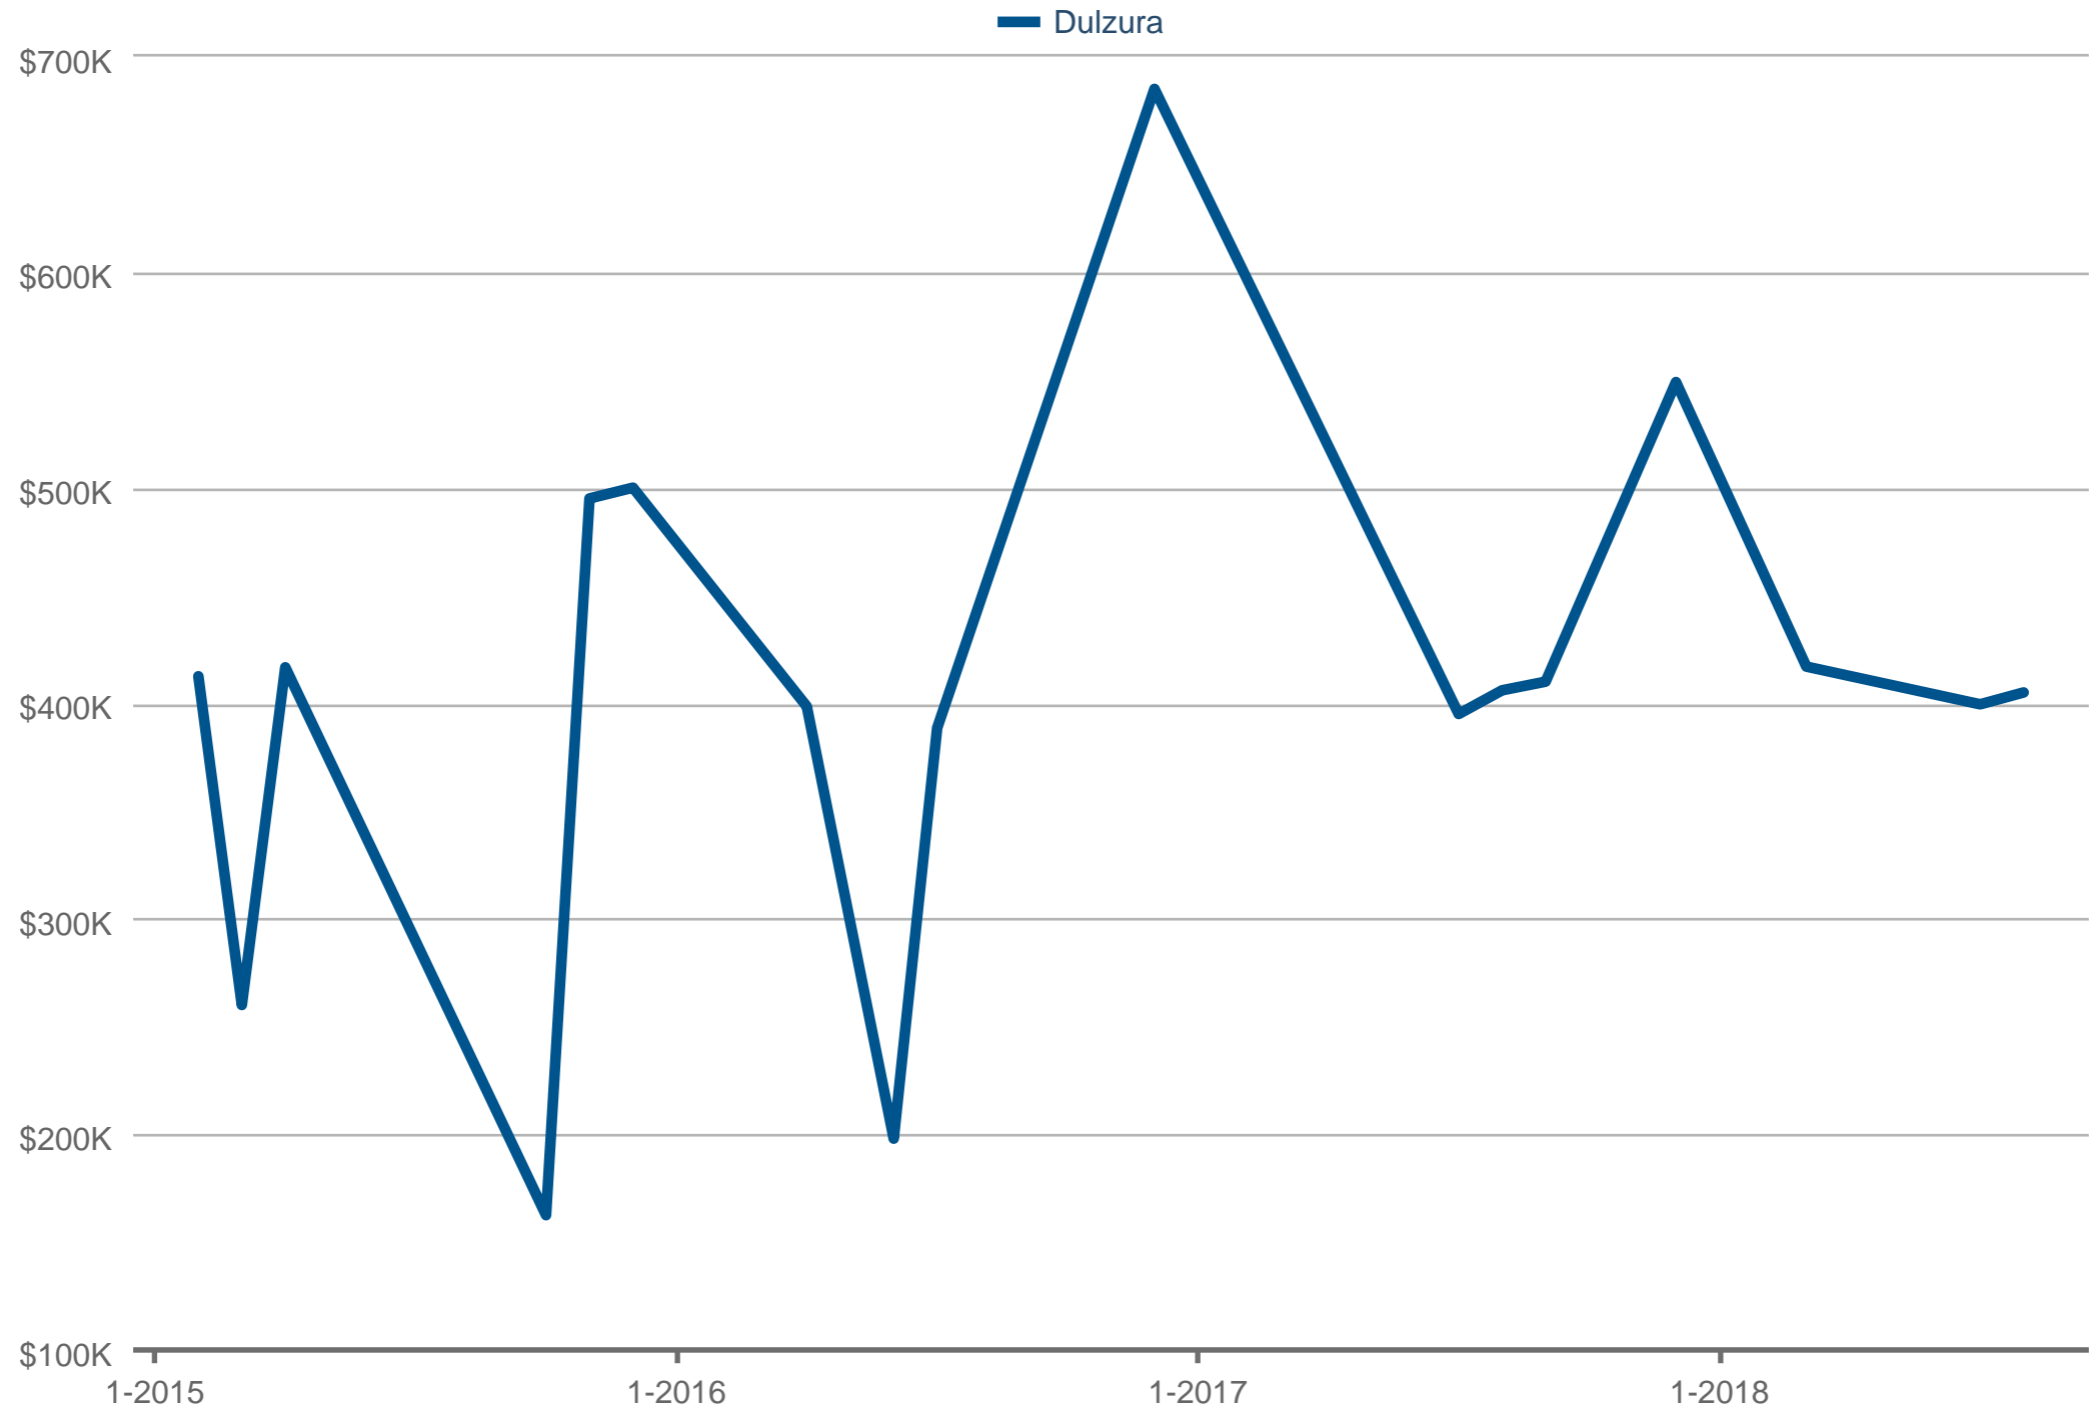

Steve Cardinalli (BRE Lic # CA 01323509)

Windermere Homes & Estates

Cell: 760-814-0248

www.cardinallirealestate.com

Average Sales Price

Dulzura

Each data point is one month of activity. Data is from October 15, 2018.

All data from SPN®. Data deemed reliable but not guaranteed. InfoSparks © 2018 ShowingTime.