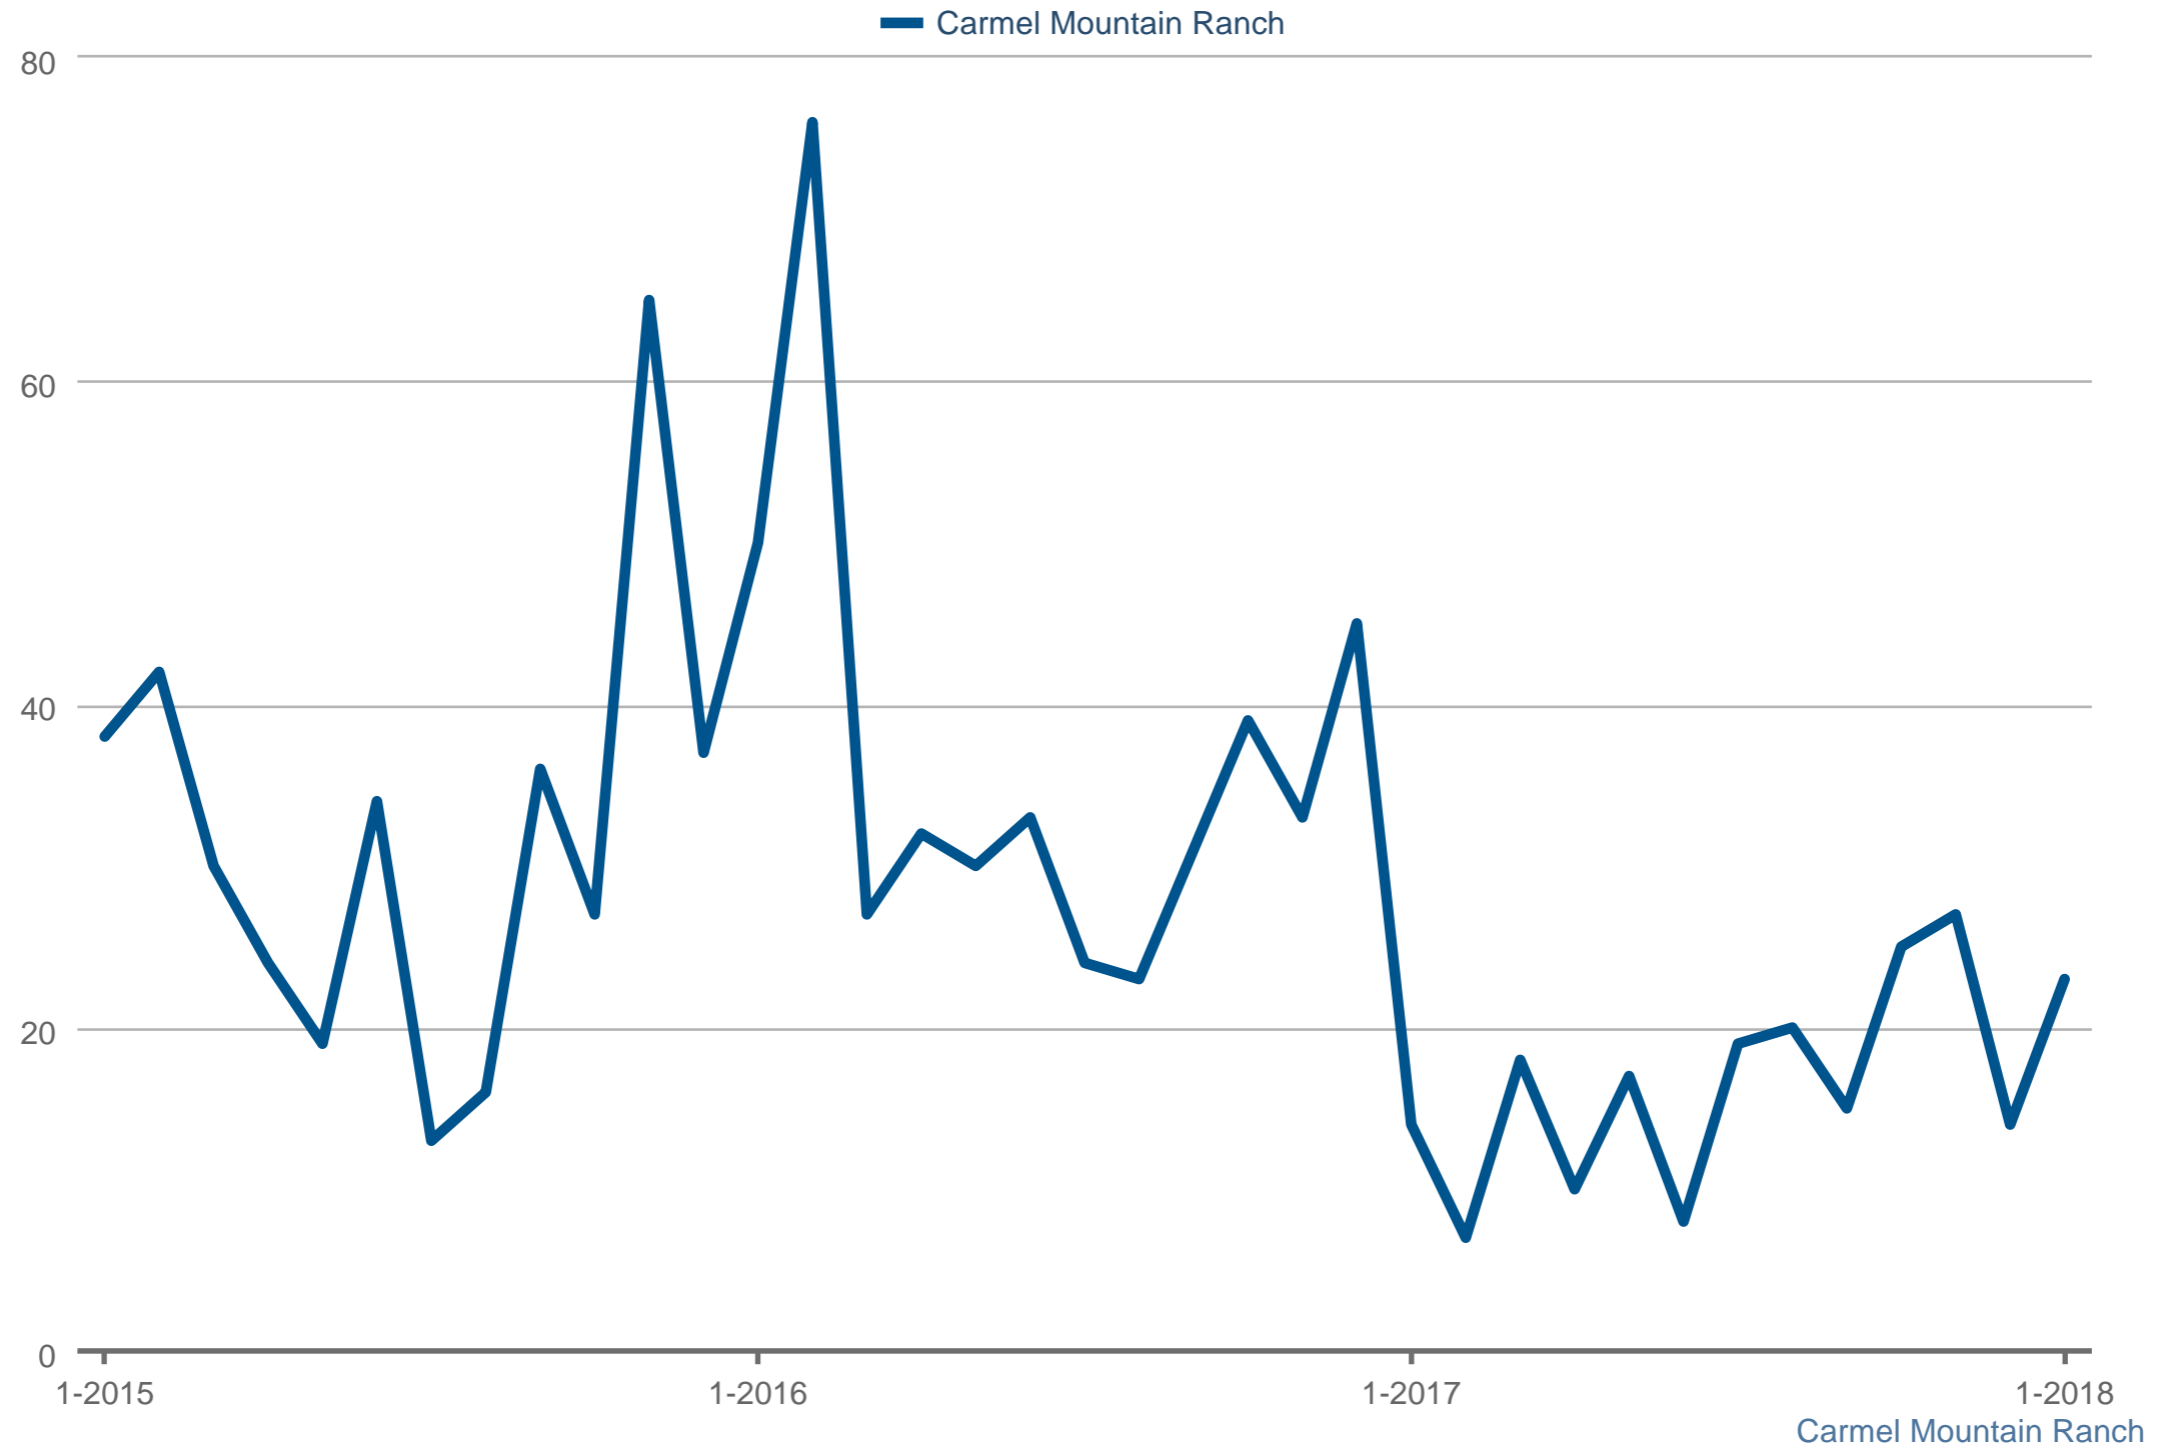

### Average Market Time

Each data point is one month of activity. Data is from February 22, 2018.

This information is deemed reliable but not guaranteed. The information and the compilation from which they are derived is protected by copyright.  
Compilation © 2018 Sandicor®, Inc. InfoSparks © 2018 ShowingTime.