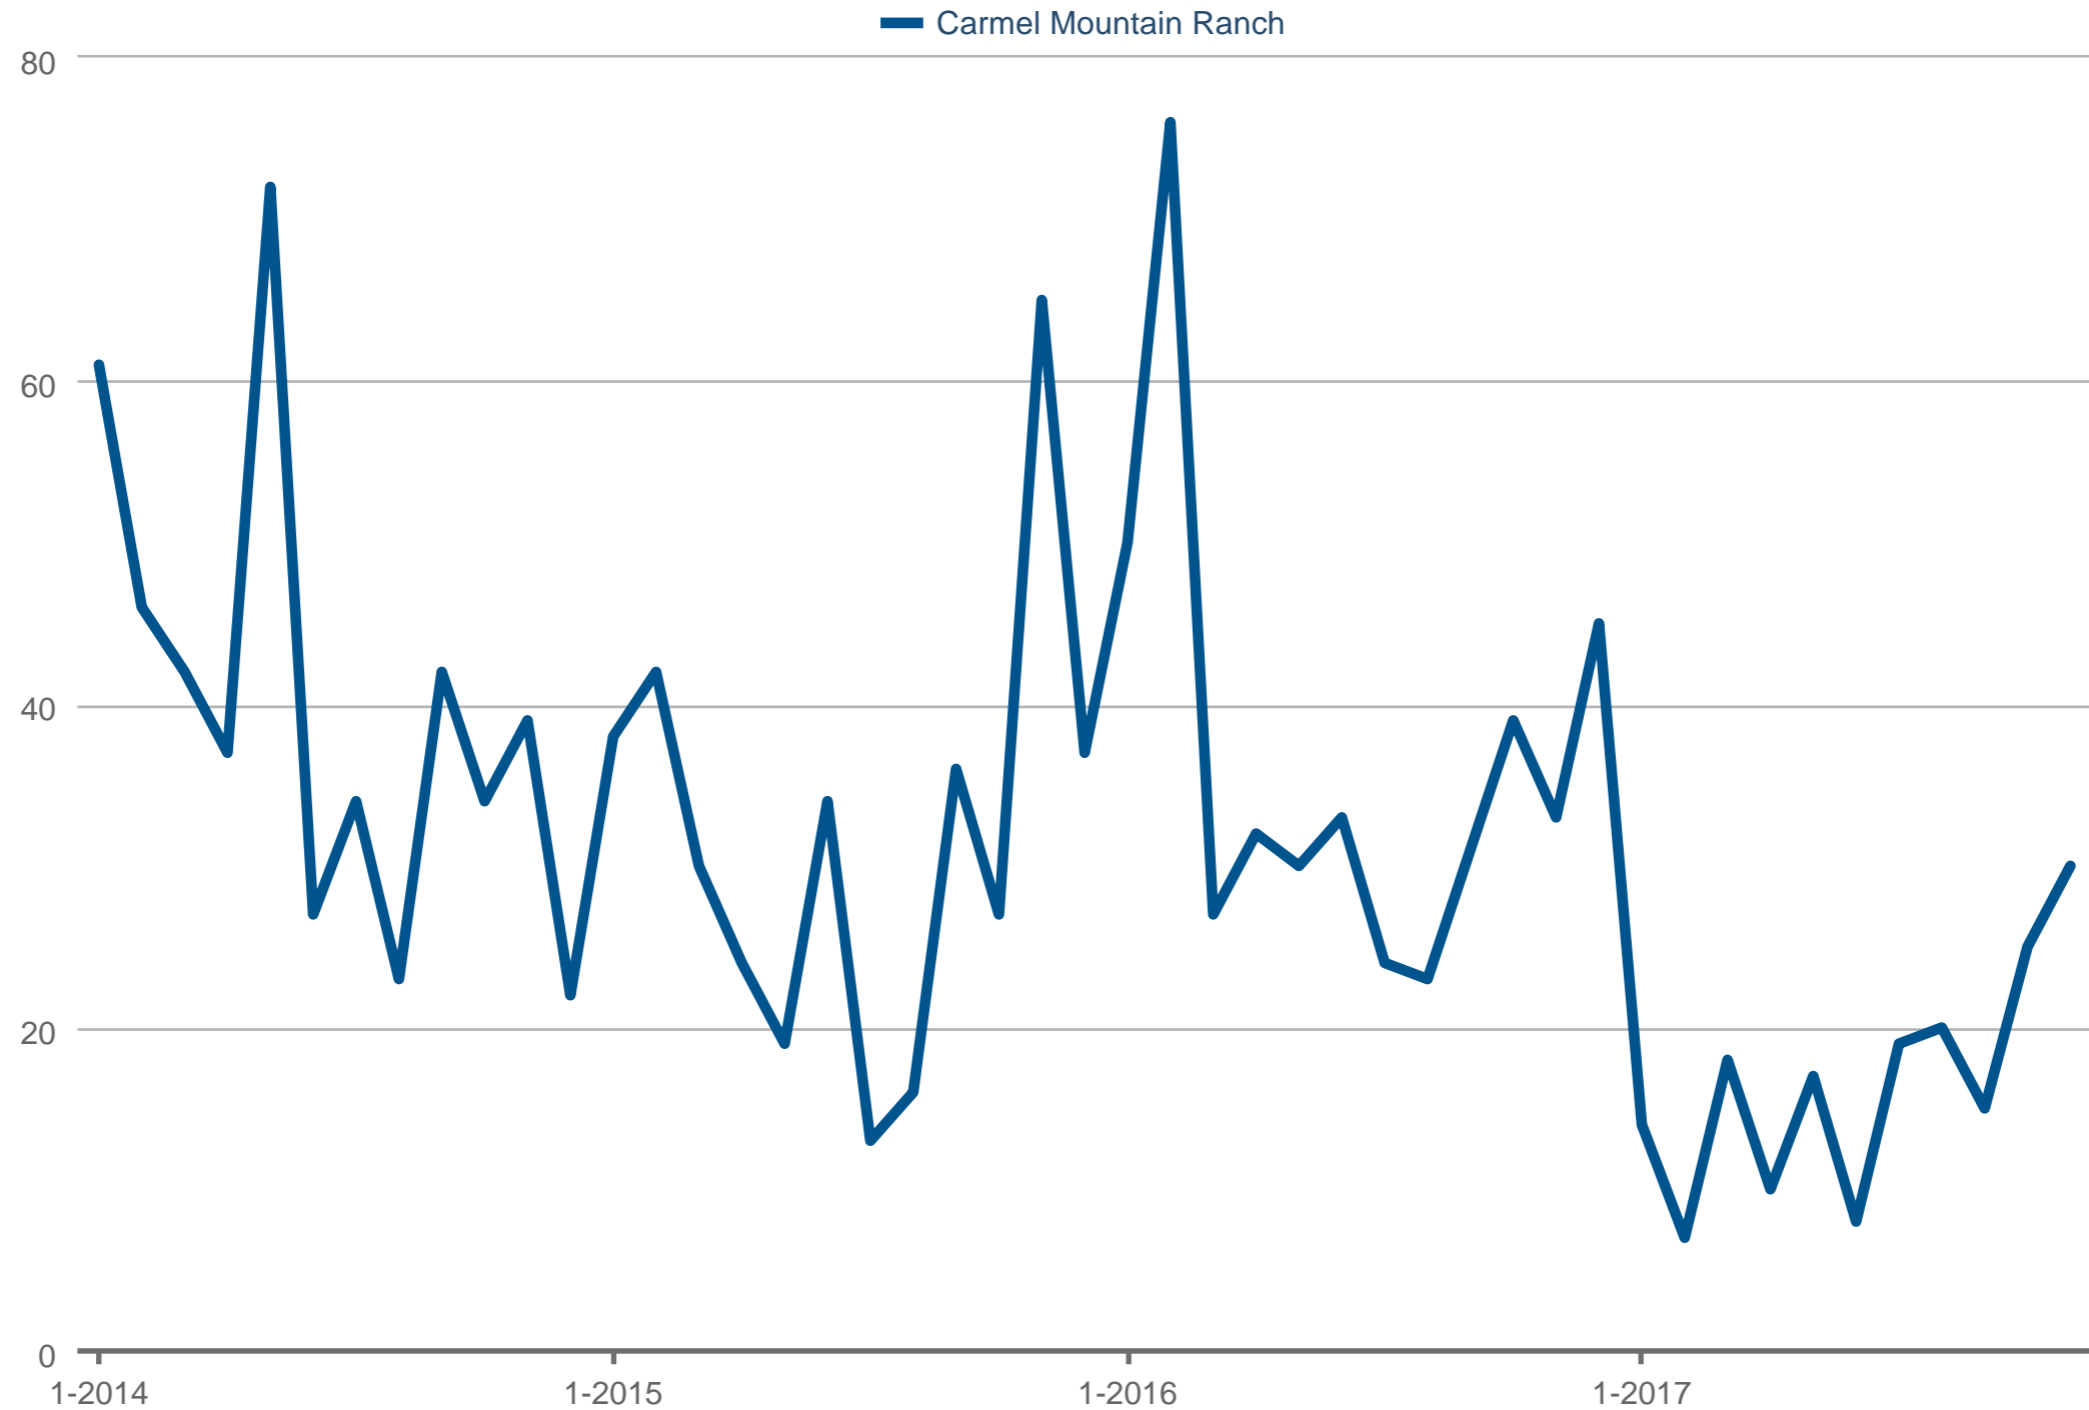

Average Market Time

Carmel Mountain Ranch

Each data point is one month of activity. Data is from December 12, 2017.

This information is deemed reliable but not guaranteed. The information and the compilation from which they are derived is protected by copyright.