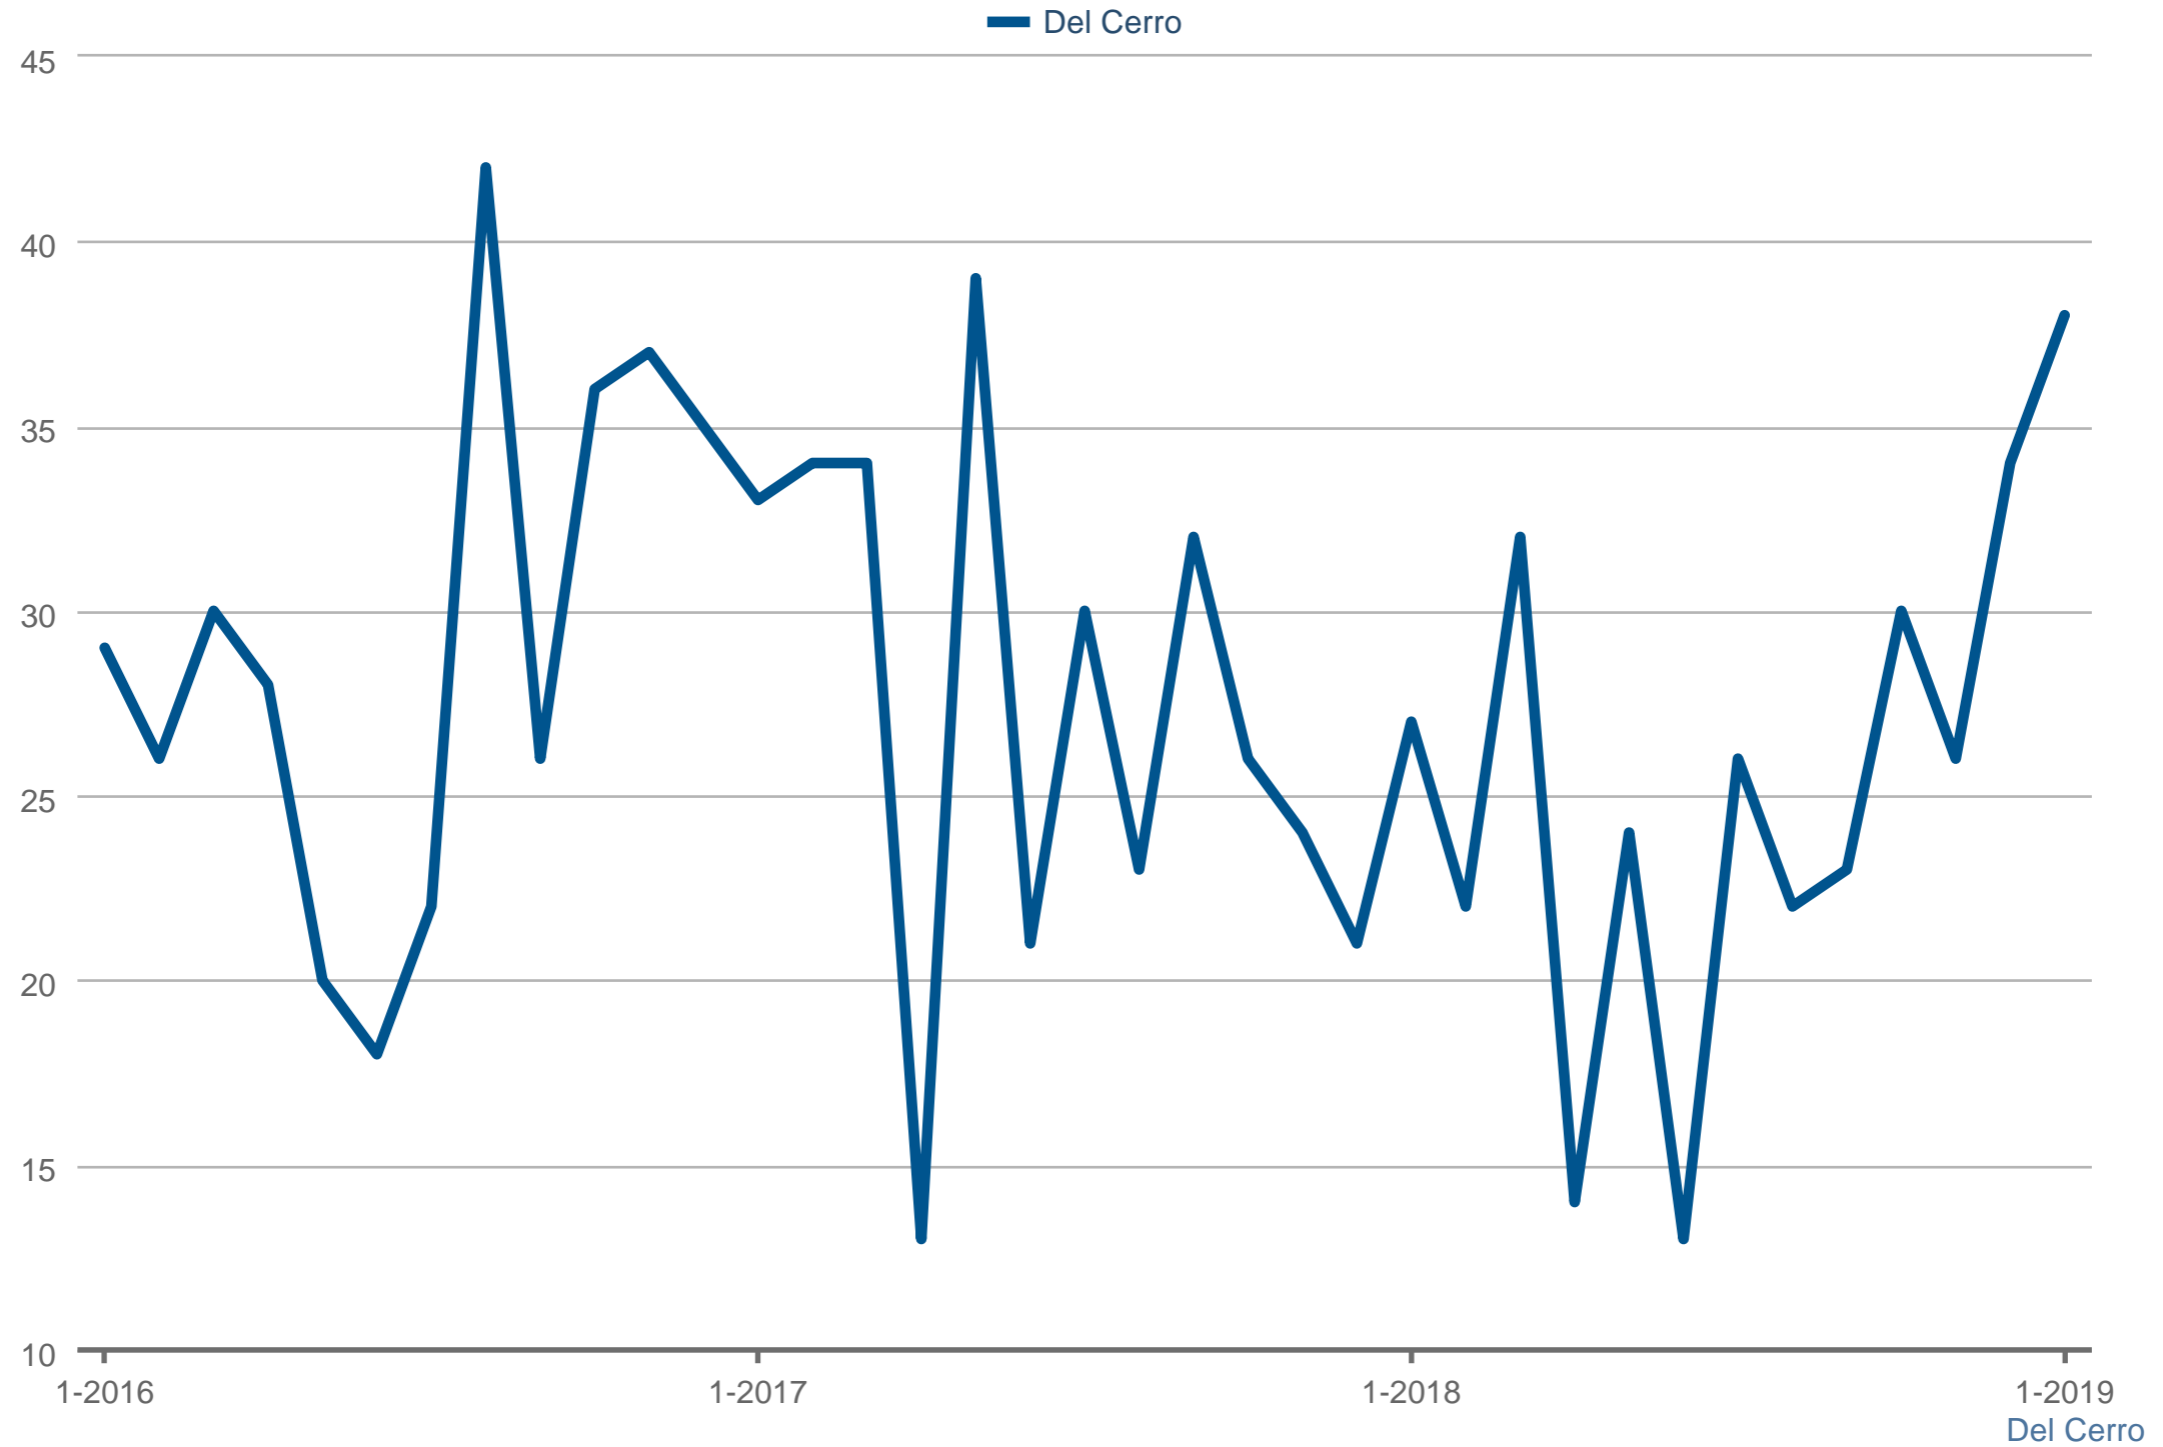

Steve Cardinalli (BRE Lic # CA 01323509)

Windermere Homes & Estates

Cell: 760-814-0248

steve@cardinalli.com

www.cardinallirealestate.com

Average Market Time

Each data point is one month of activity. Data is from February 20, 2019.

All data from SPN®. Data deemed reliable but not guaranteed. InfoSparks © 2019 ShowingTime.