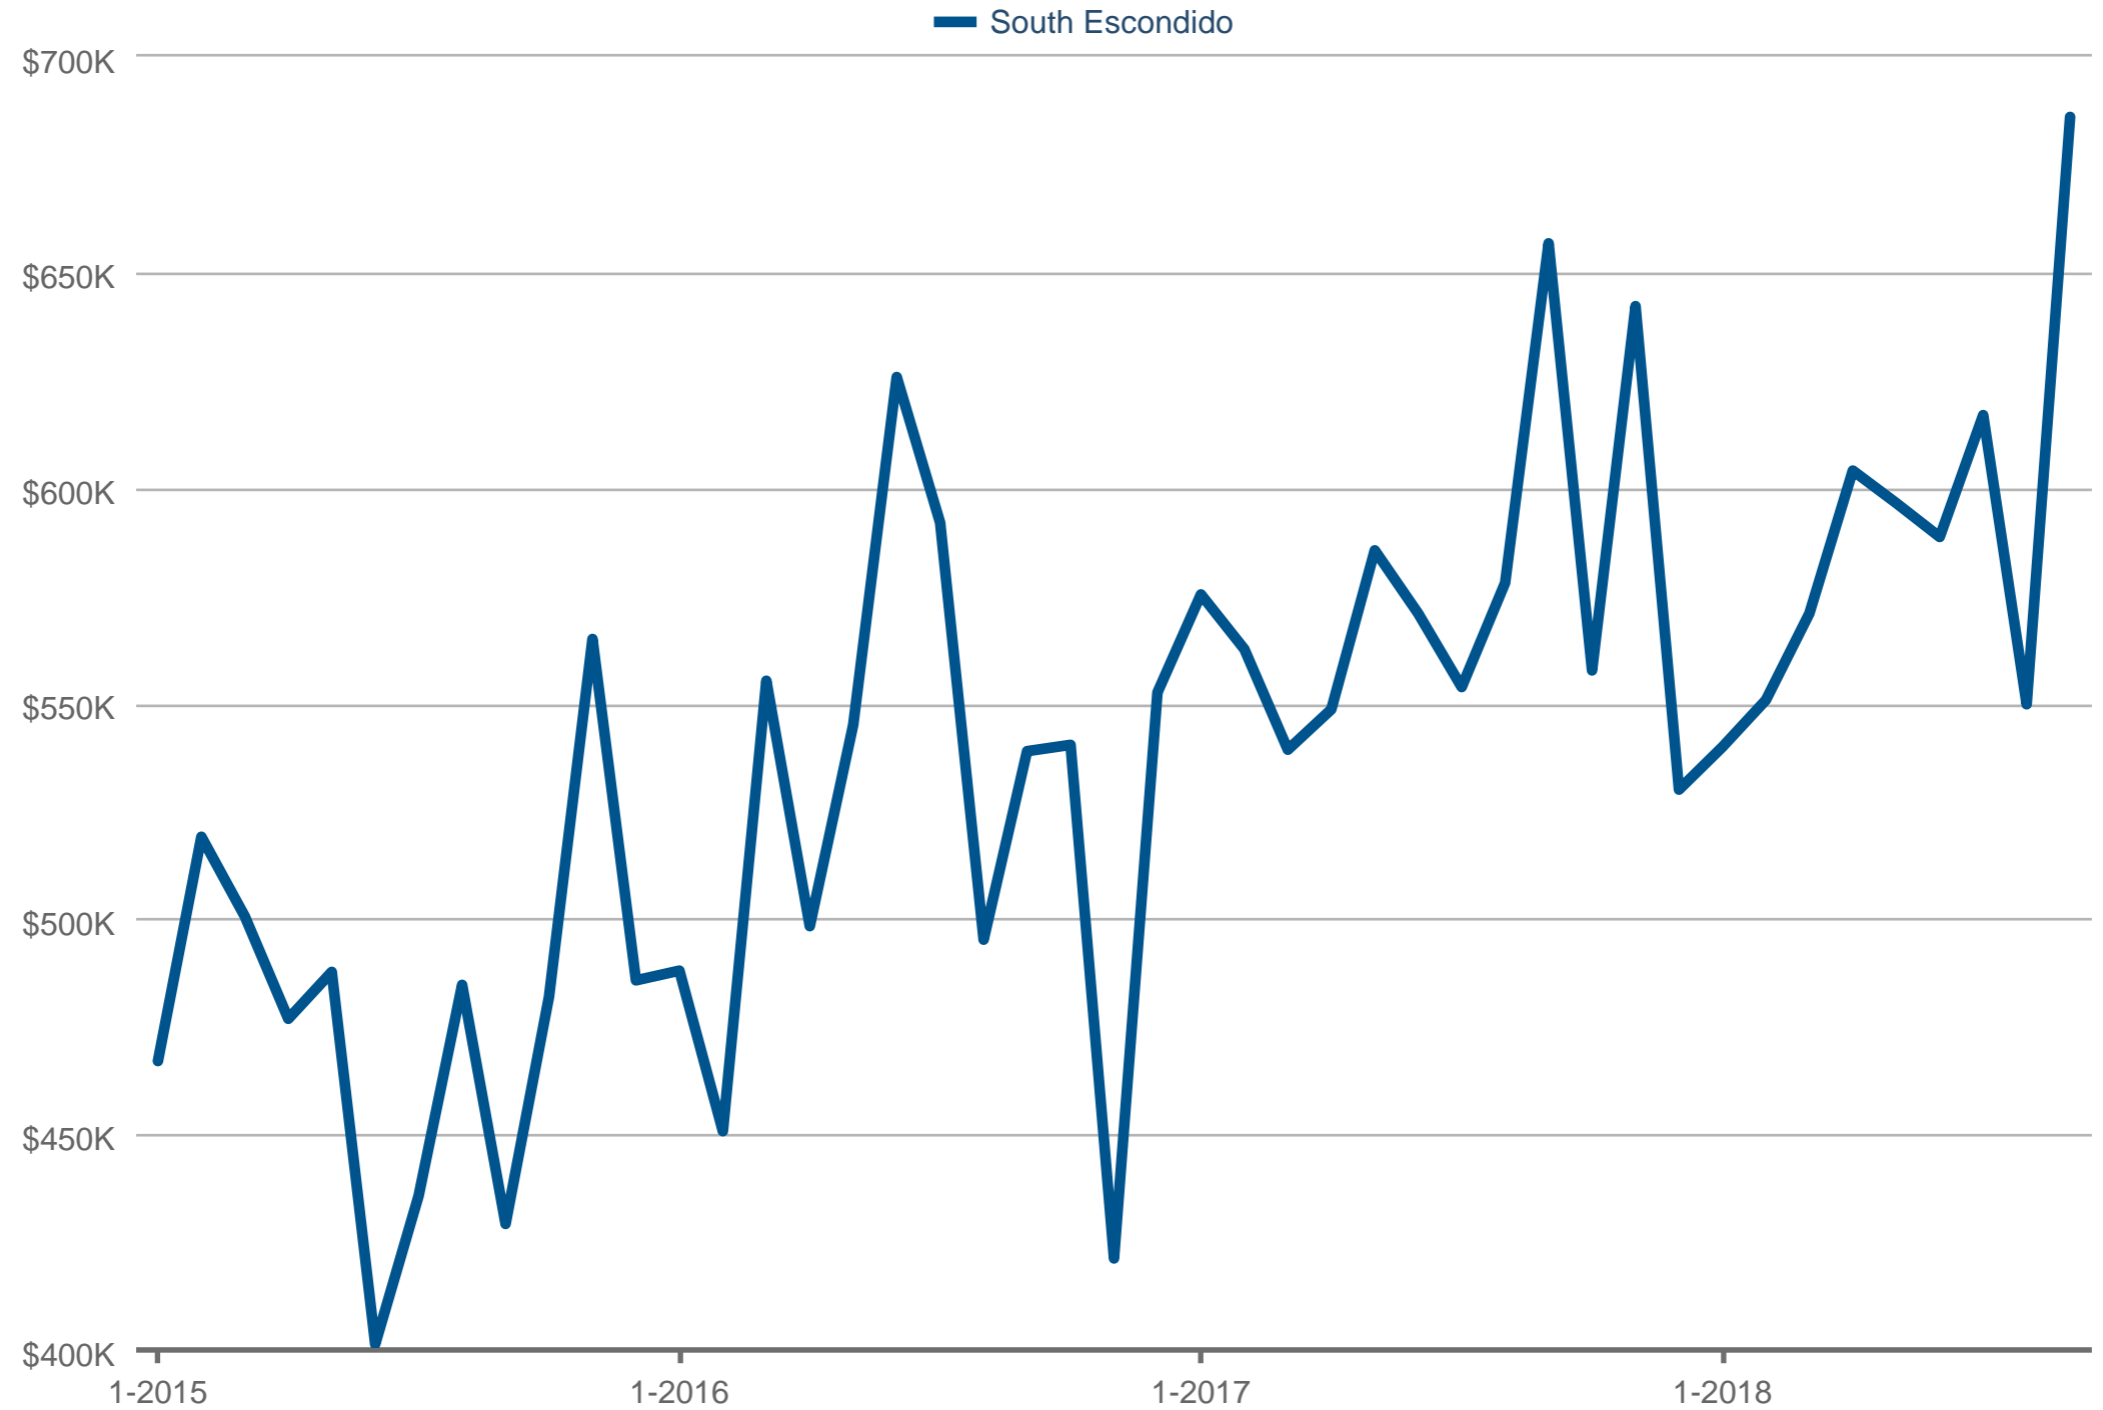

### Average Sales Price

South Escondido

Each data point is one month of activity. Data is from October 15, 2018.

All data from SPN®. Data deemed reliable but not guaranteed. InfoSparks © 2018 ShowingTime.