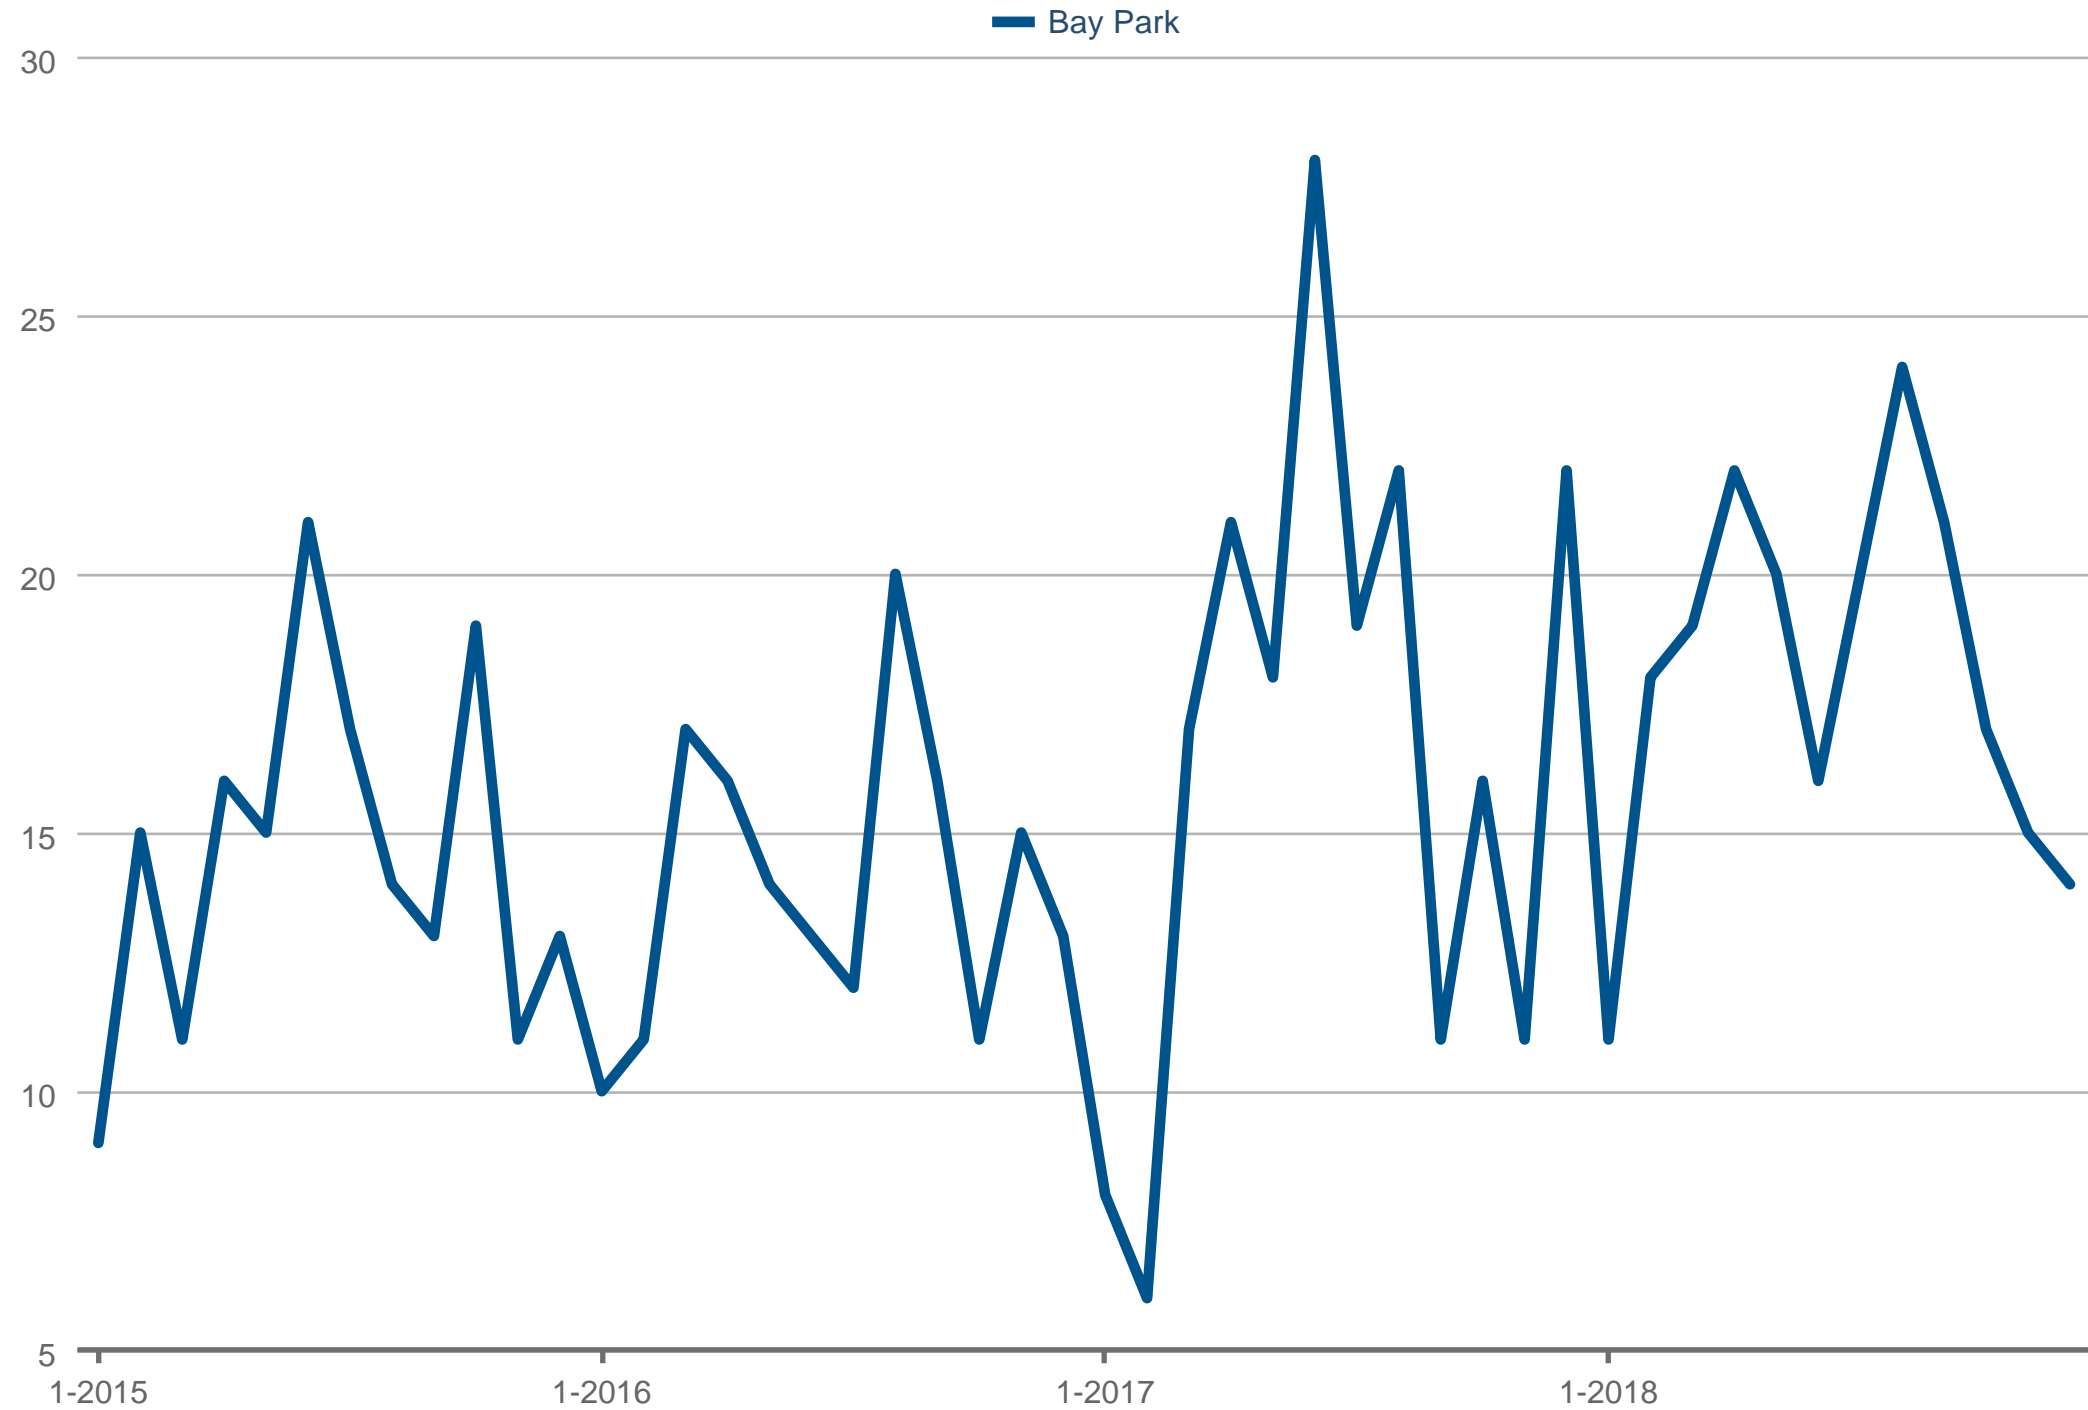

Steve Cardinalli (BRE Lic # CA 01323509)

Windermere Homes & Estates

Cell: 760-814-0248

www.cardinallirealestate.com

Sold Listings

Bay Park

Each data point is one month of activity. Data is from January 16, 2019.

All data from SPN®. Data deemed reliable but not guaranteed. InfoSparks © 2019 ShowingTime.