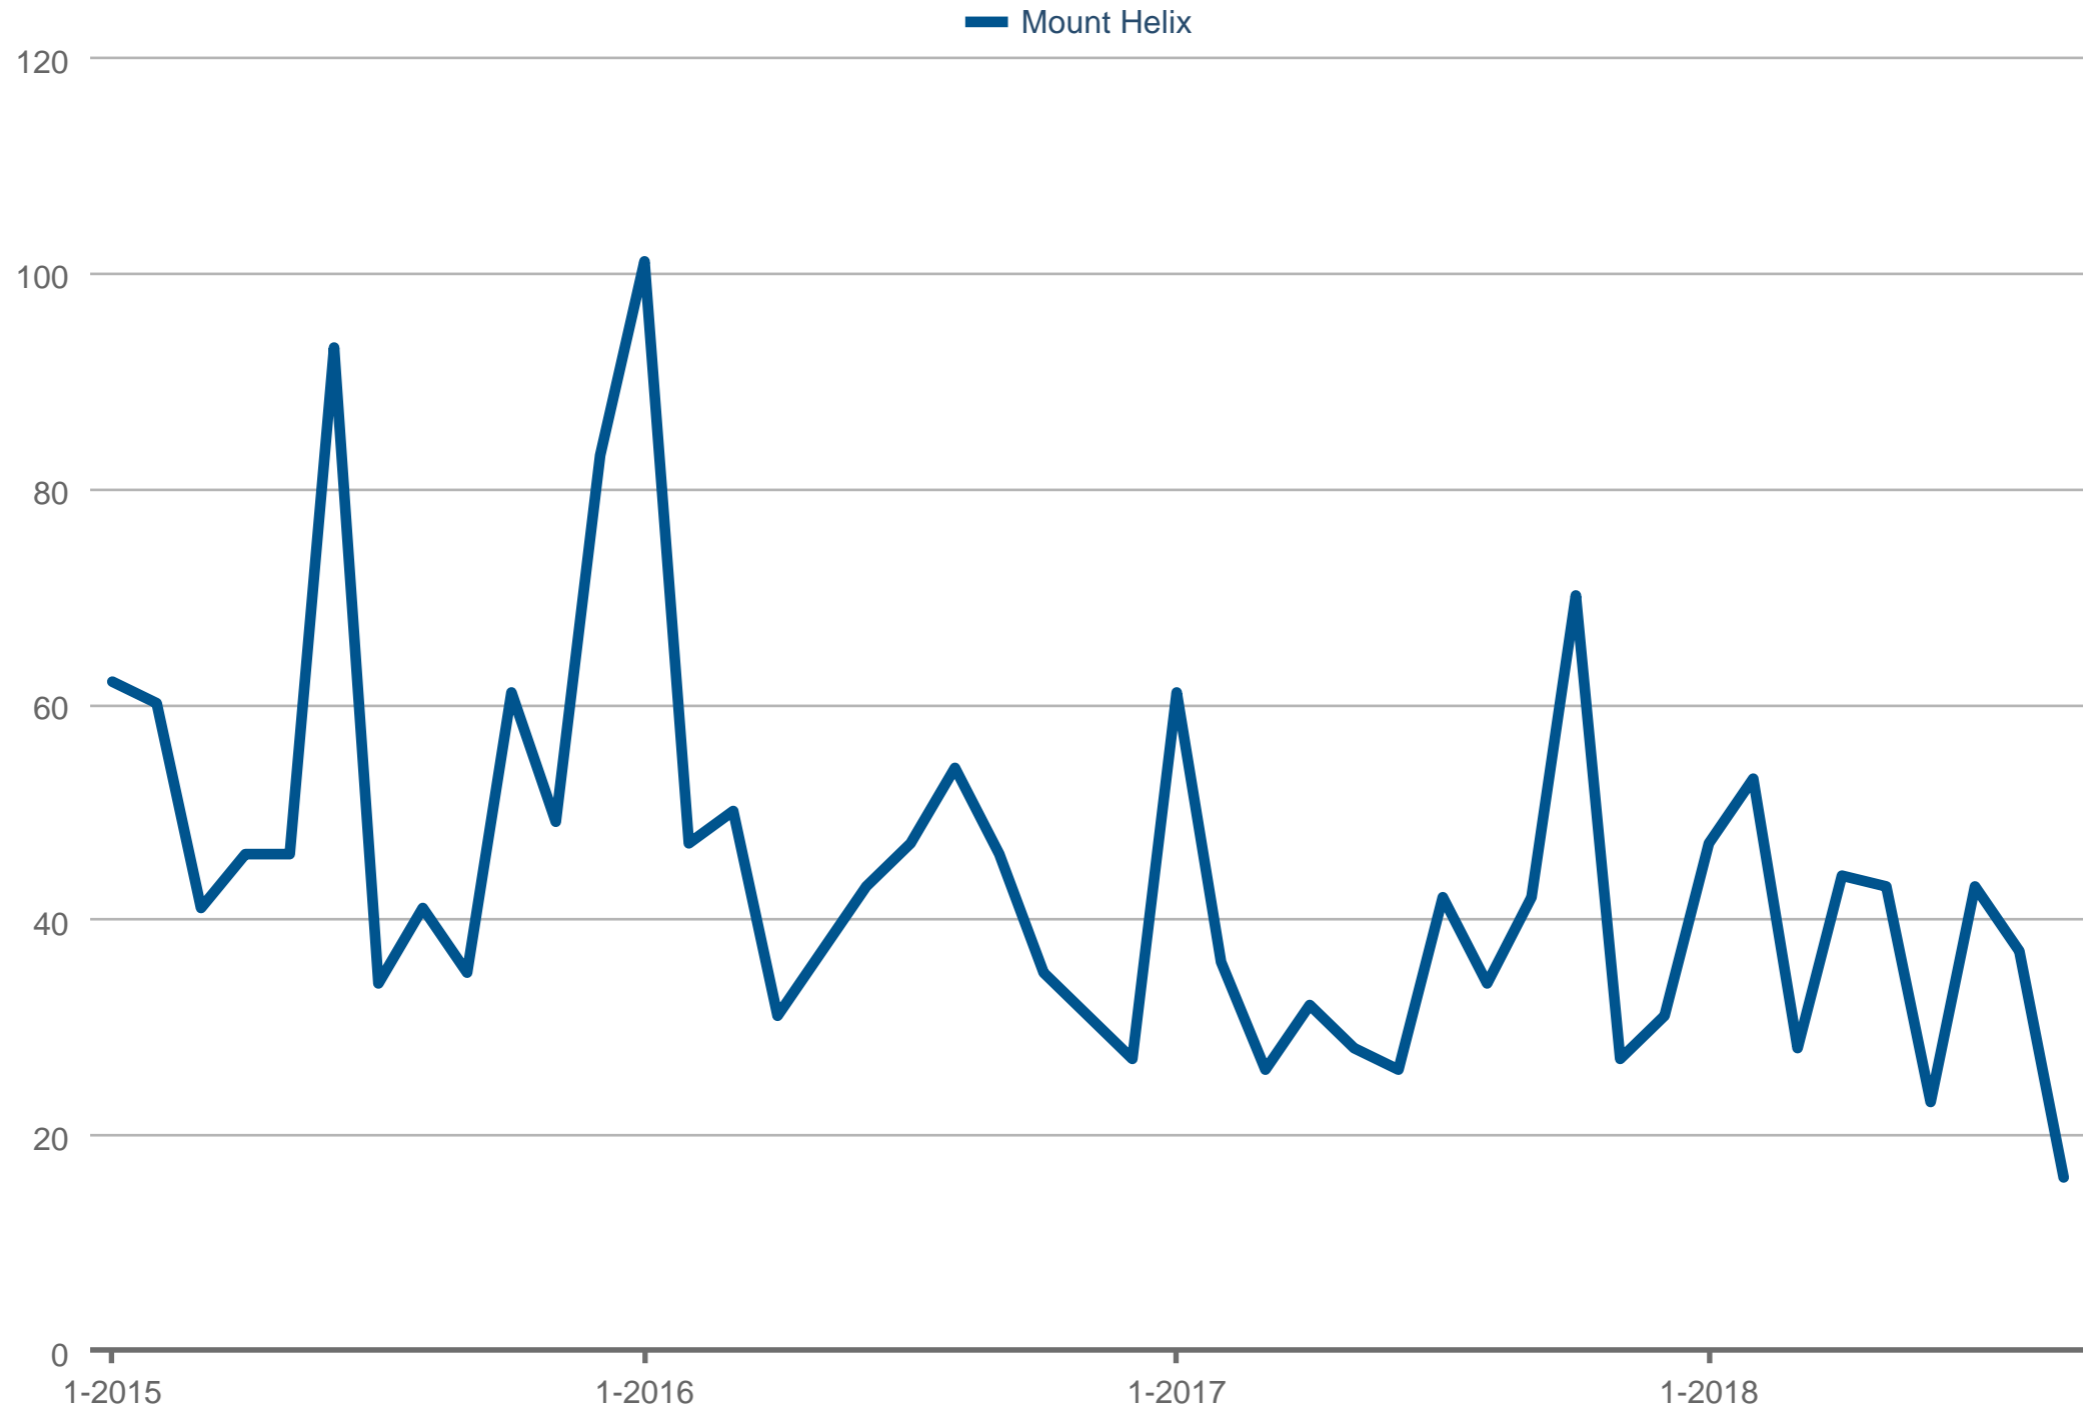

Steve Cardinalli (BRE Lic # CA 01323509)

Windermere Homes & Estates

Cell: 760-814-0248

www.cardinallirealestate.com

Average Market Time

Mount Helix

Each data point is one month of activity. Data is from October 15, 2018.

All data from SPN®. Data deemed reliable but not guaranteed. InfoSparks © 2018 ShowingTime.