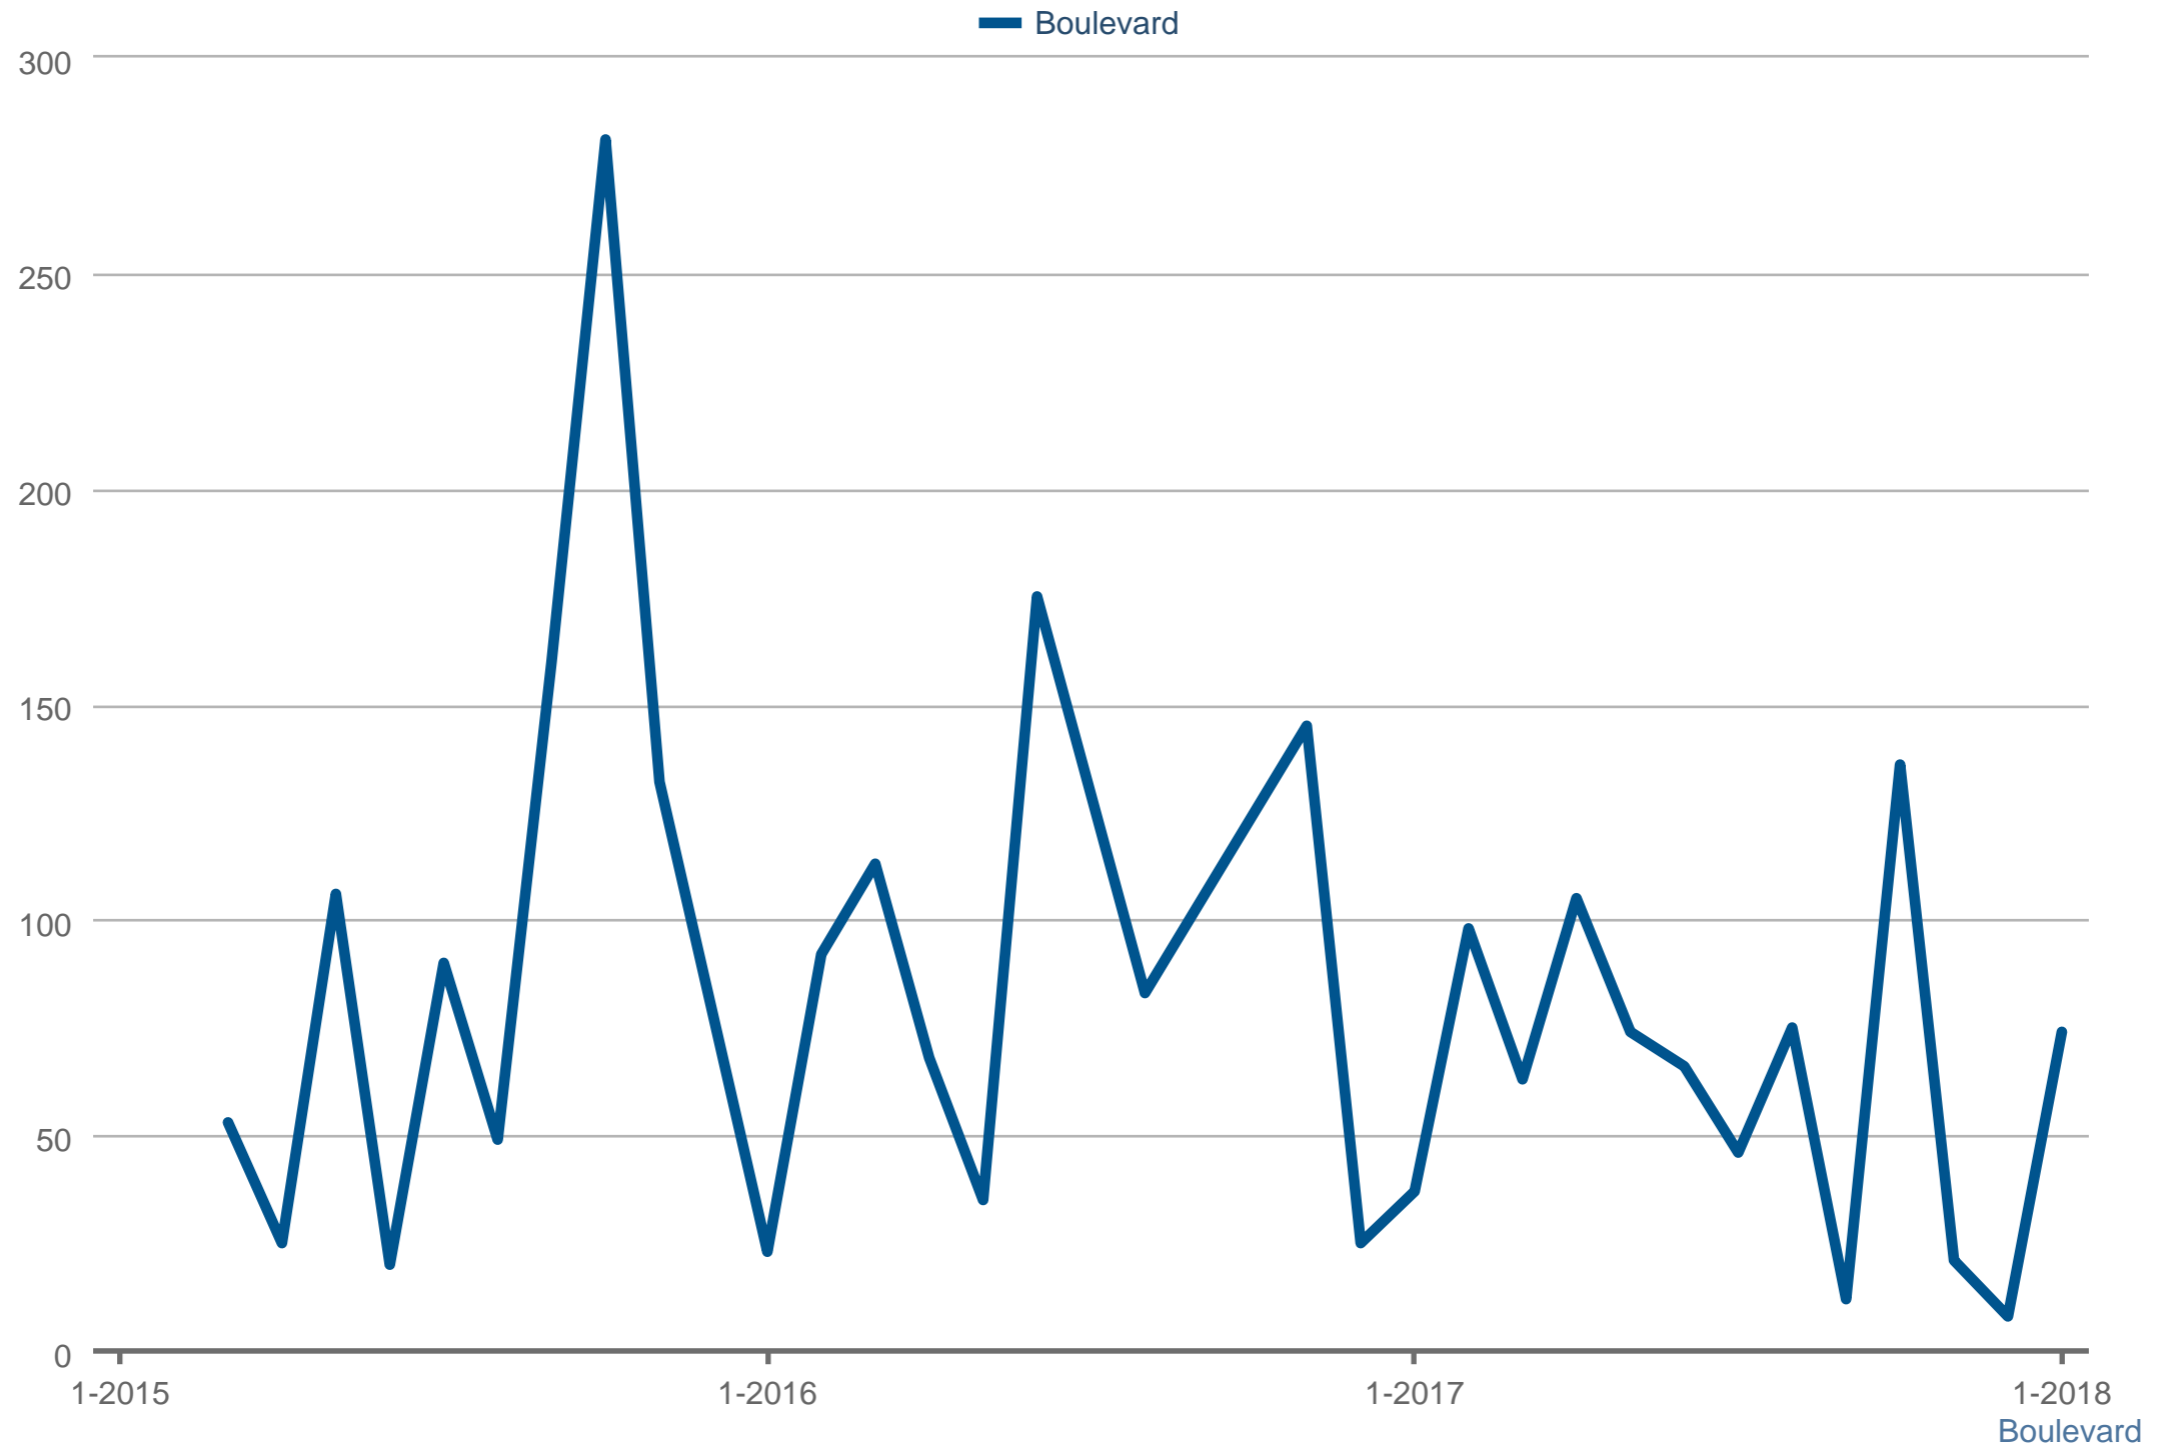

### Average Market Time

Each data point is one month of activity. Data is from February 21, 2018.

This information is deemed reliable but not guaranteed. The information and the compilation from which they are derived is protected by copyright.