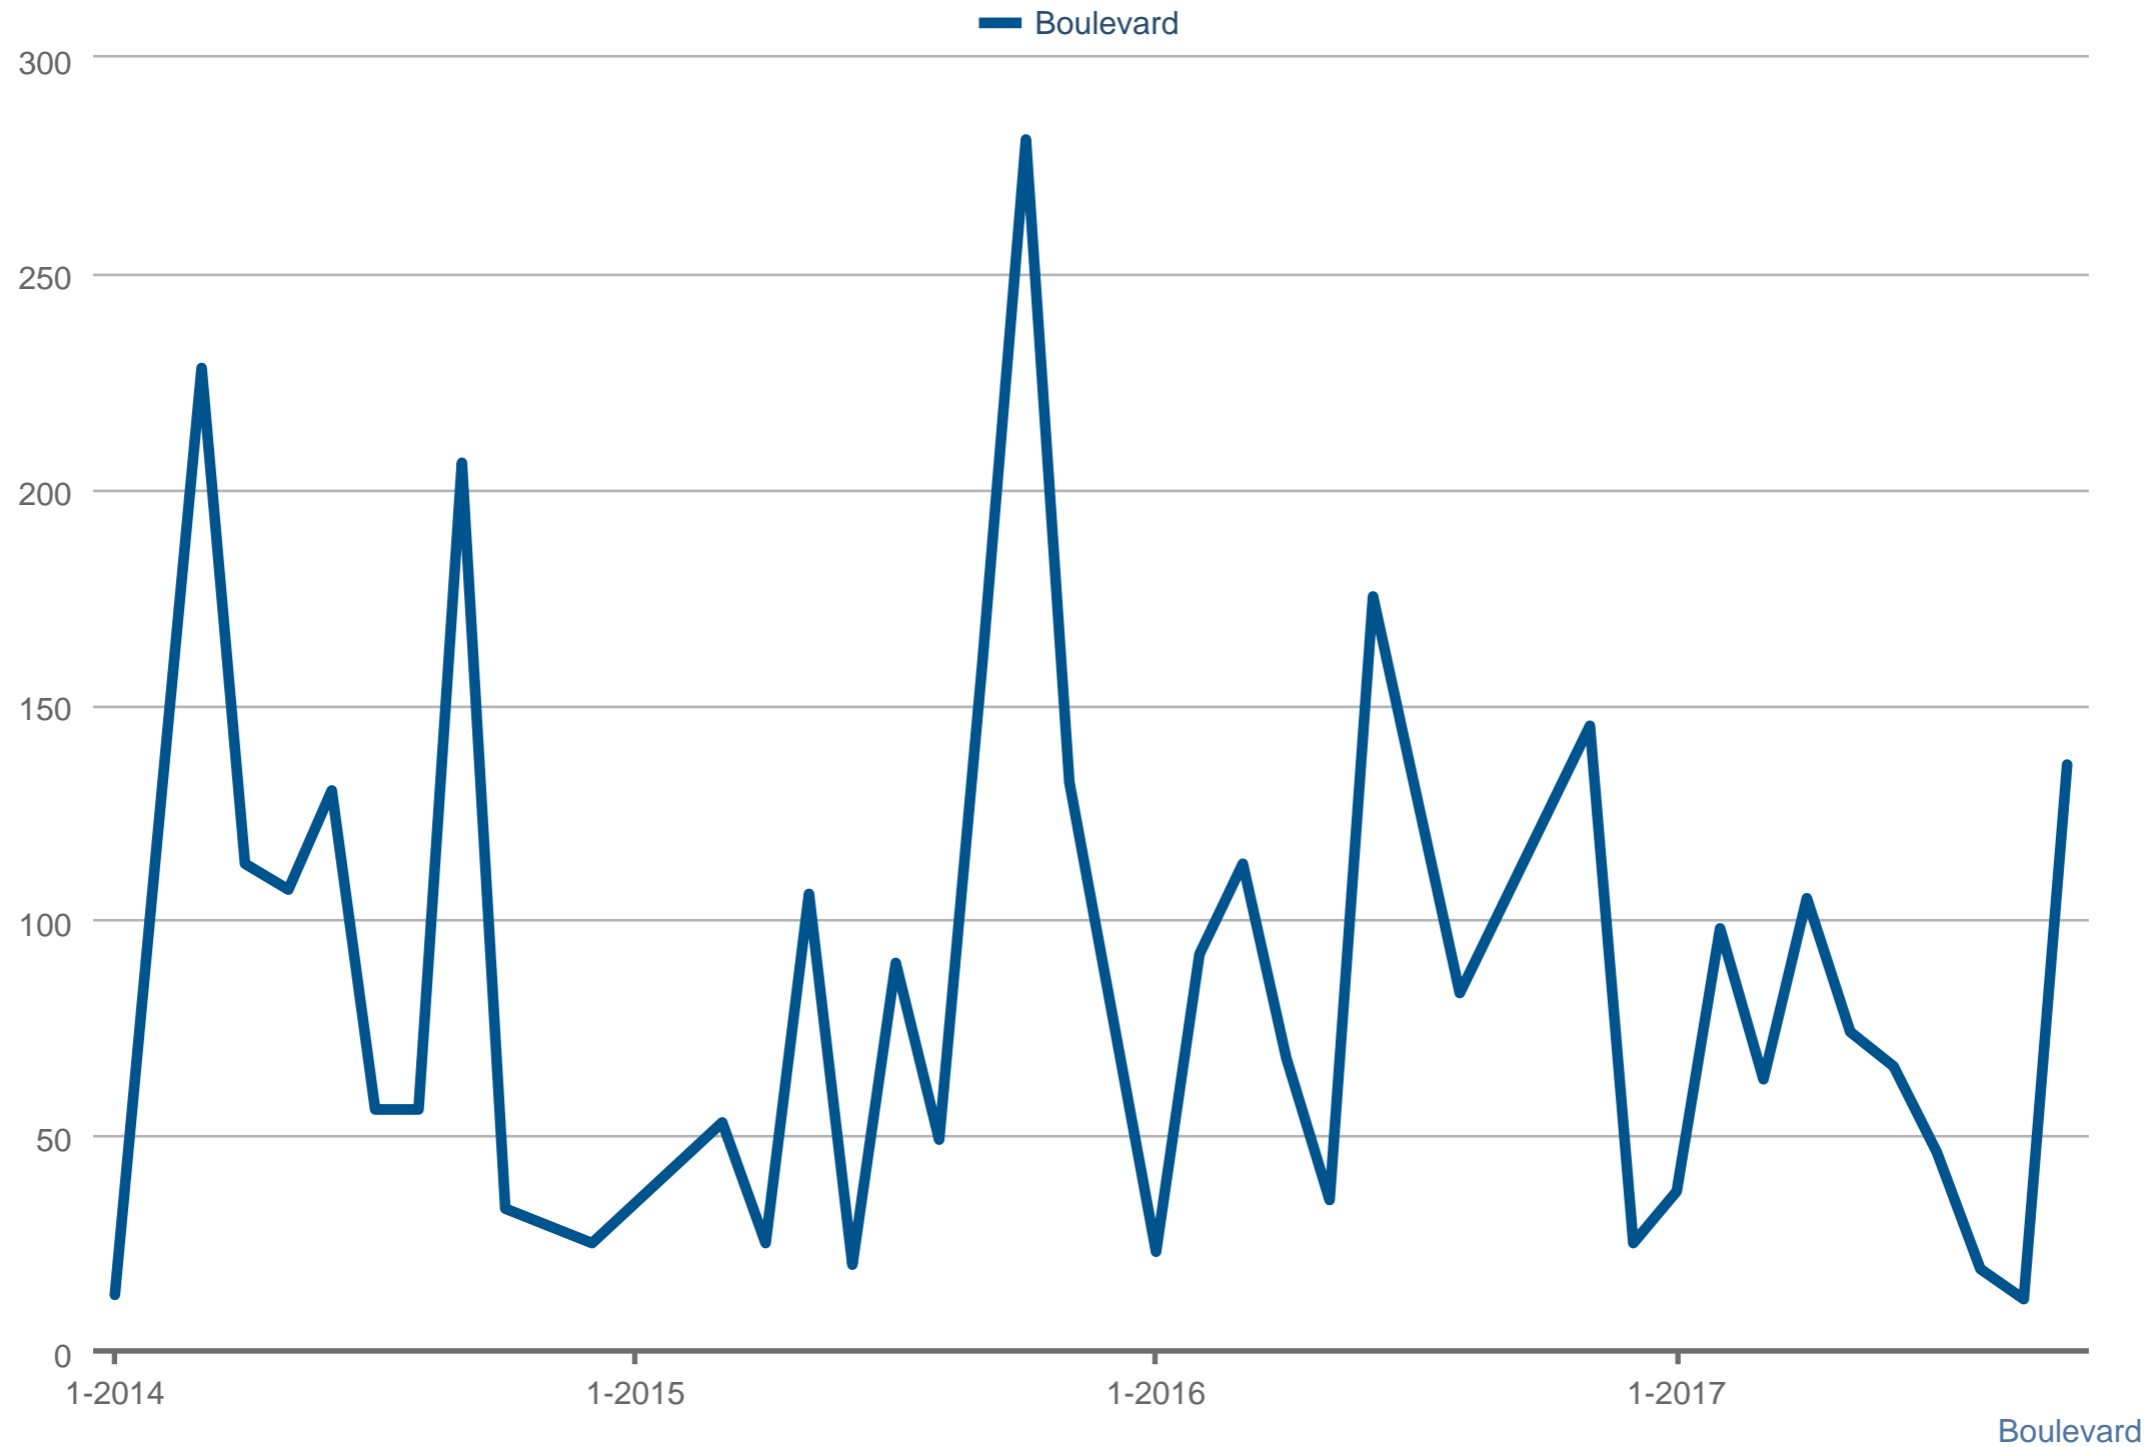

Average Market Time

Each data point is one month of activity. Data is from November 21, 2017.

This information is deemed reliable but not guaranteed. The information and the compilation from which they are derived is protected by copyright.