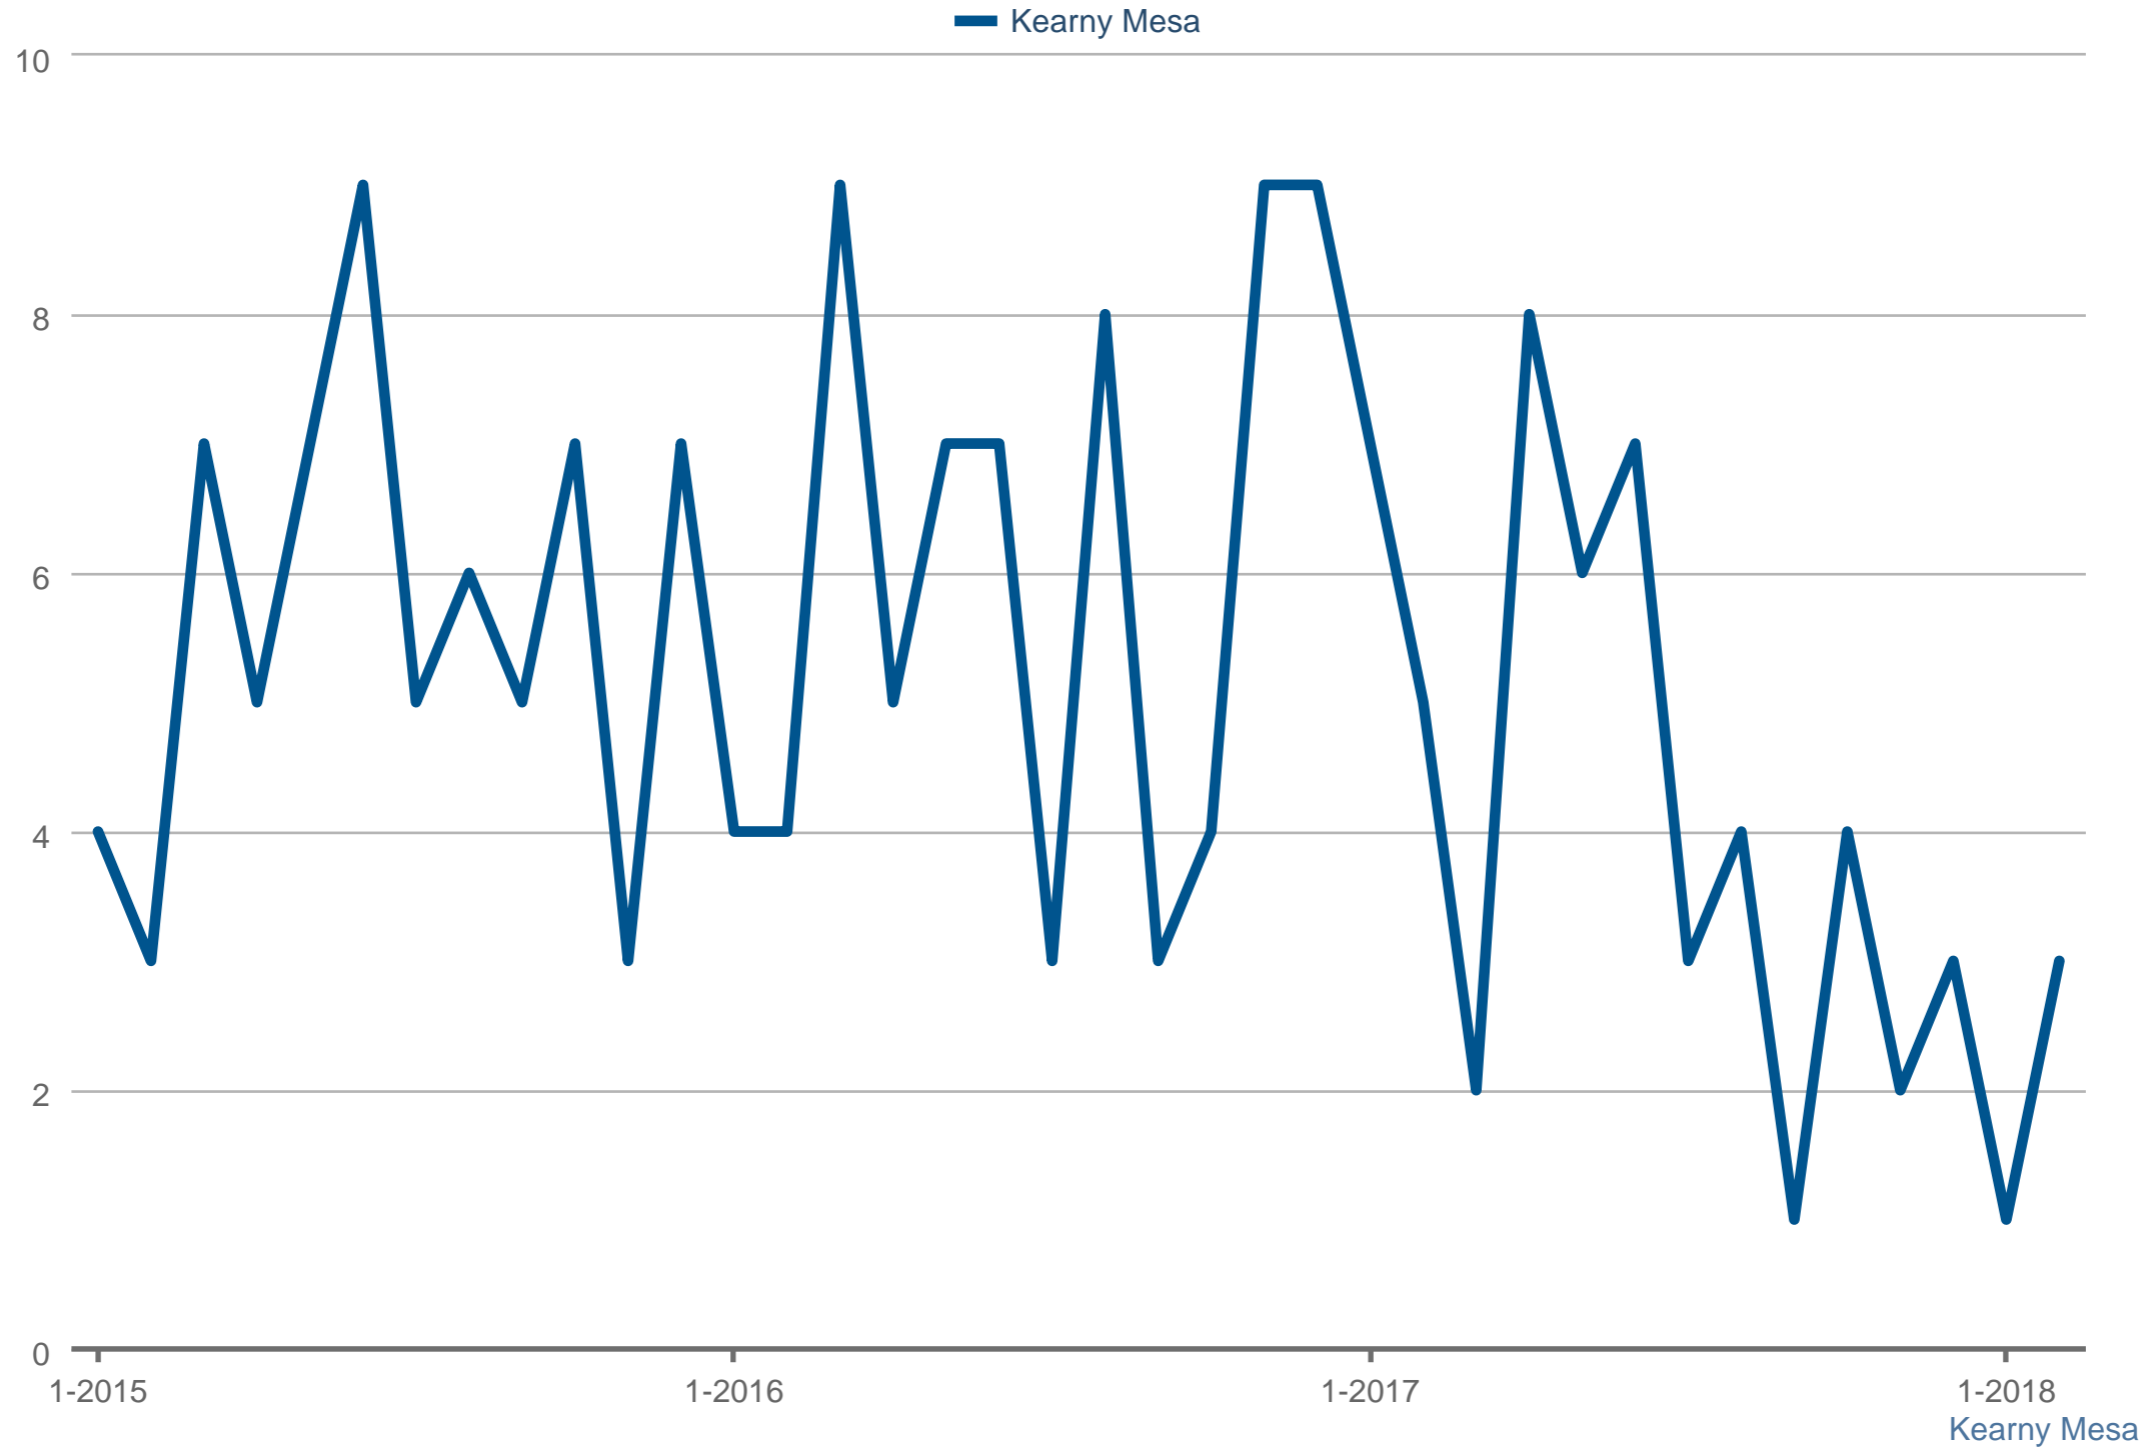

### Sold Listings

Each data point is one month of activity. Data is from March 18, 2018.

This information is deemed reliable but not guaranteed. The information and the compilation from which they are derived is protected by copyright.