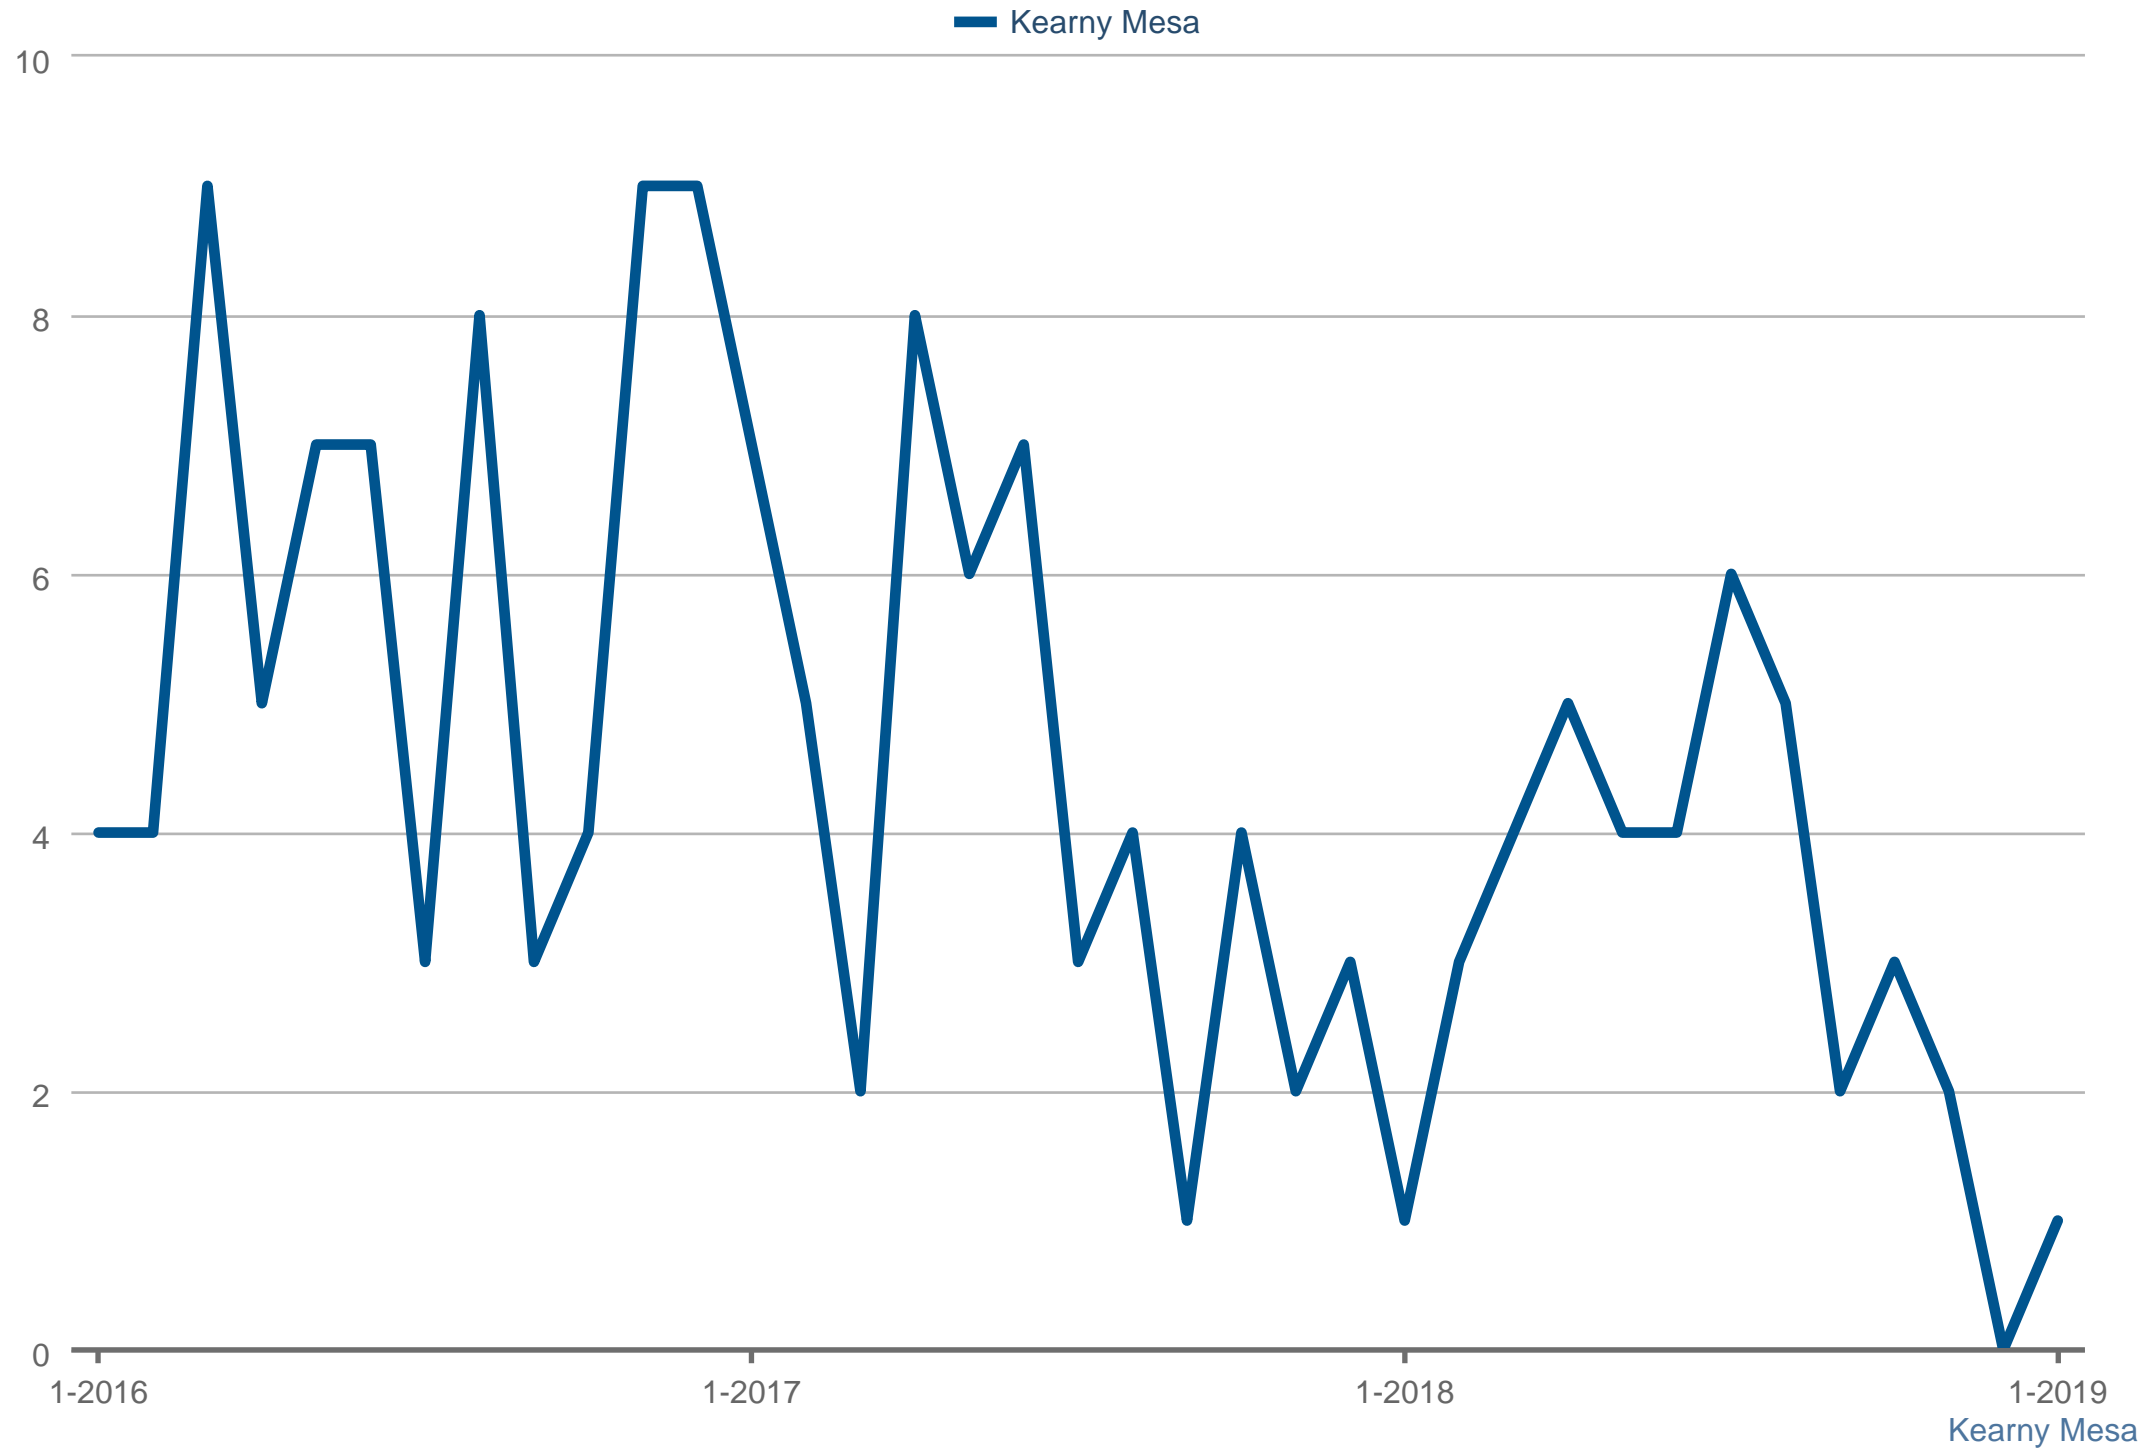

Steve Cardinalli (BRE Lic # CA 01323509)

Windermere Homes & Estates

Cell: 760-814-0248

steve@cardinalli.com

www.cardinallirealestate.com

Sold Listings

Each data point is one month of activity. Data is from February 20, 2019.

All data from SPN®. Data deemed reliable but not guaranteed. InfoSparks © 2019 ShowingTime.