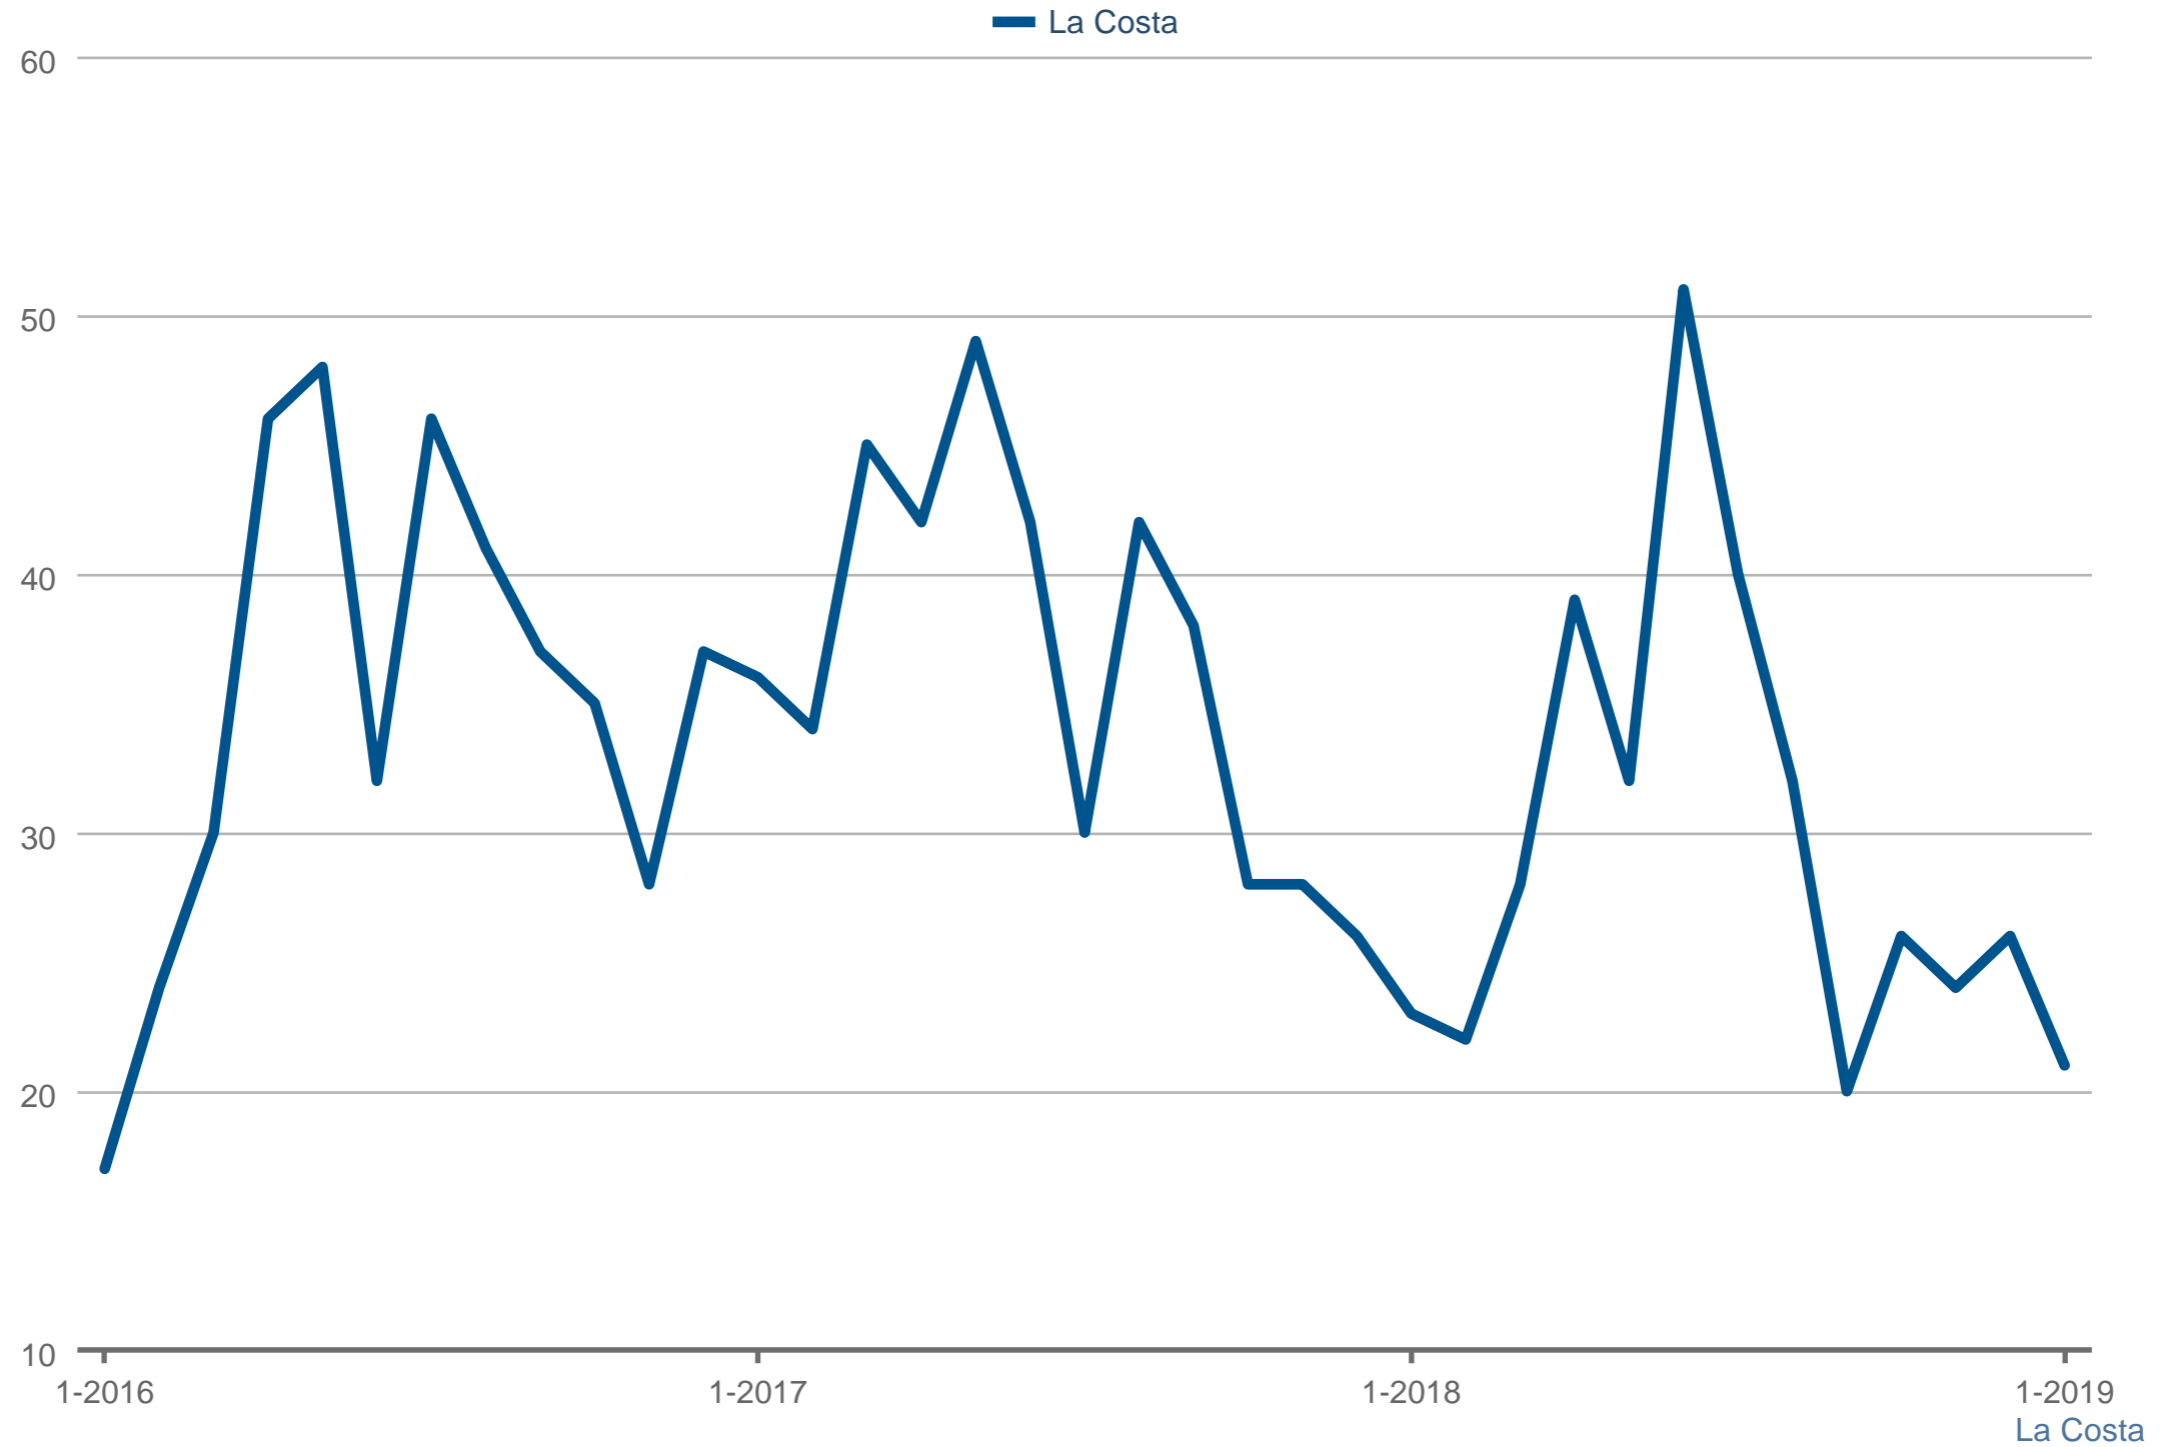

Steve Cardinalli (BRE Lic # CA 01323509)

Windermere Homes & Estates

Cell: 760-814-0248

steve@cardinalli.com

www.cardinallirealestate.com

Sold Listings

Each data point is one month of activity. Data is from February 20, 2019.

All data from SPN®. Data deemed reliable but not guaranteed. InfoSparks © 2019 ShowingTime.