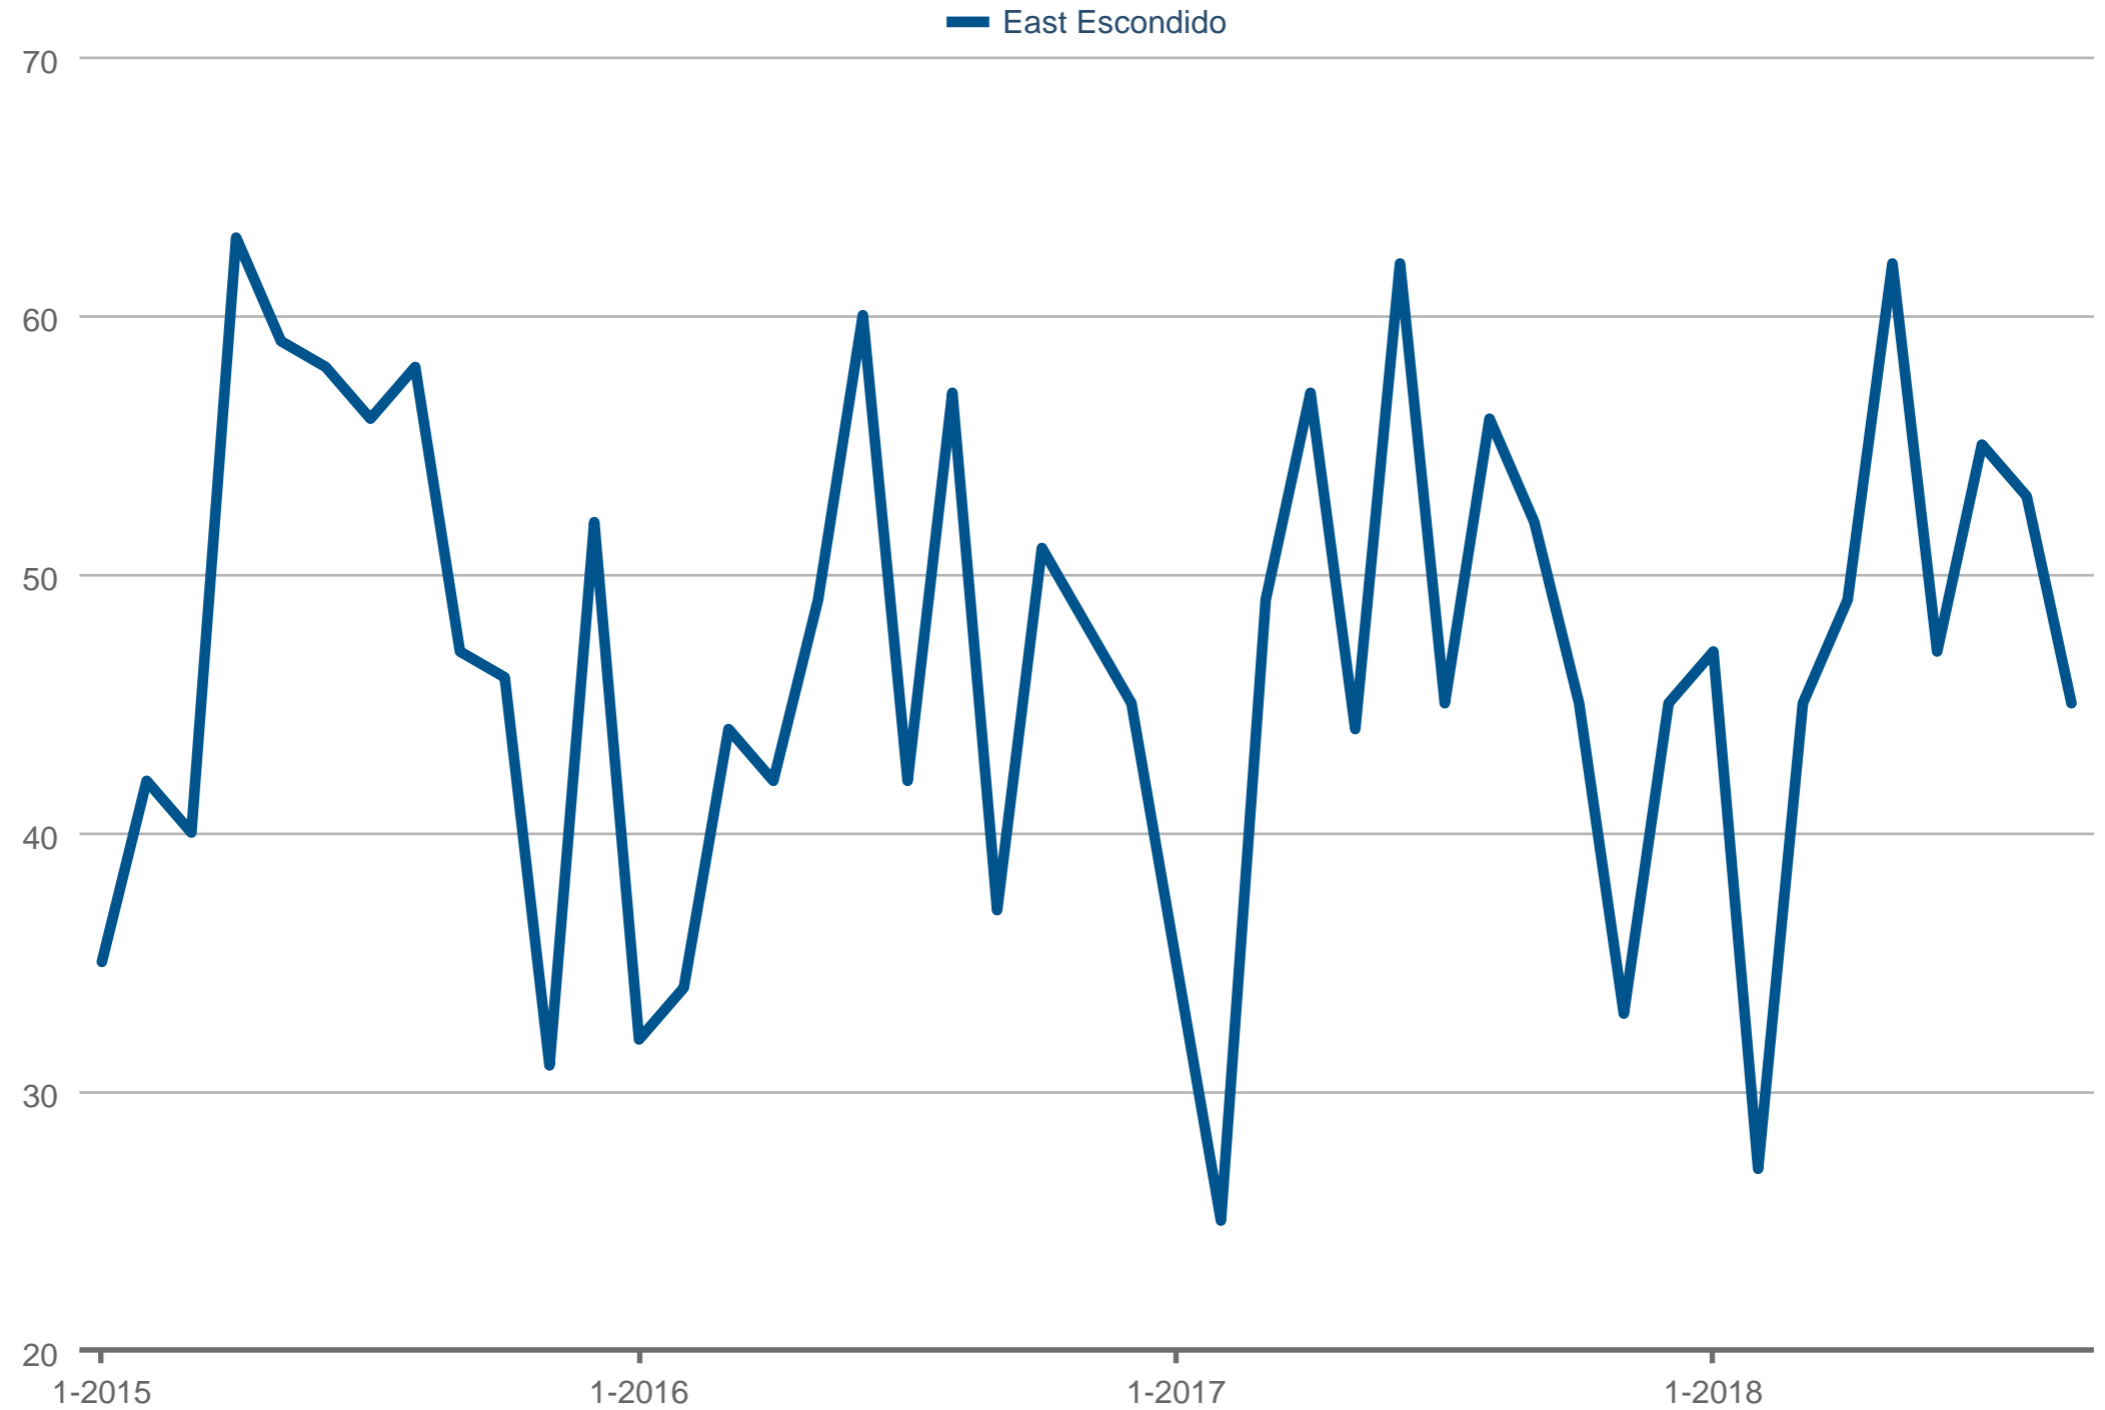

Steve Cardinalli (BRE Lic # CA 01323509)

Windermere Homes & Estates

Cell: 760-814-0248

www.cardinallirealestate.com

Sold Listings

East Escondido

Each data point is one month of activity. Data is from October 15, 2018.

All data from SPN®. Data deemed reliable but not guaranteed. InfoSparks © 2018 ShowingTime.