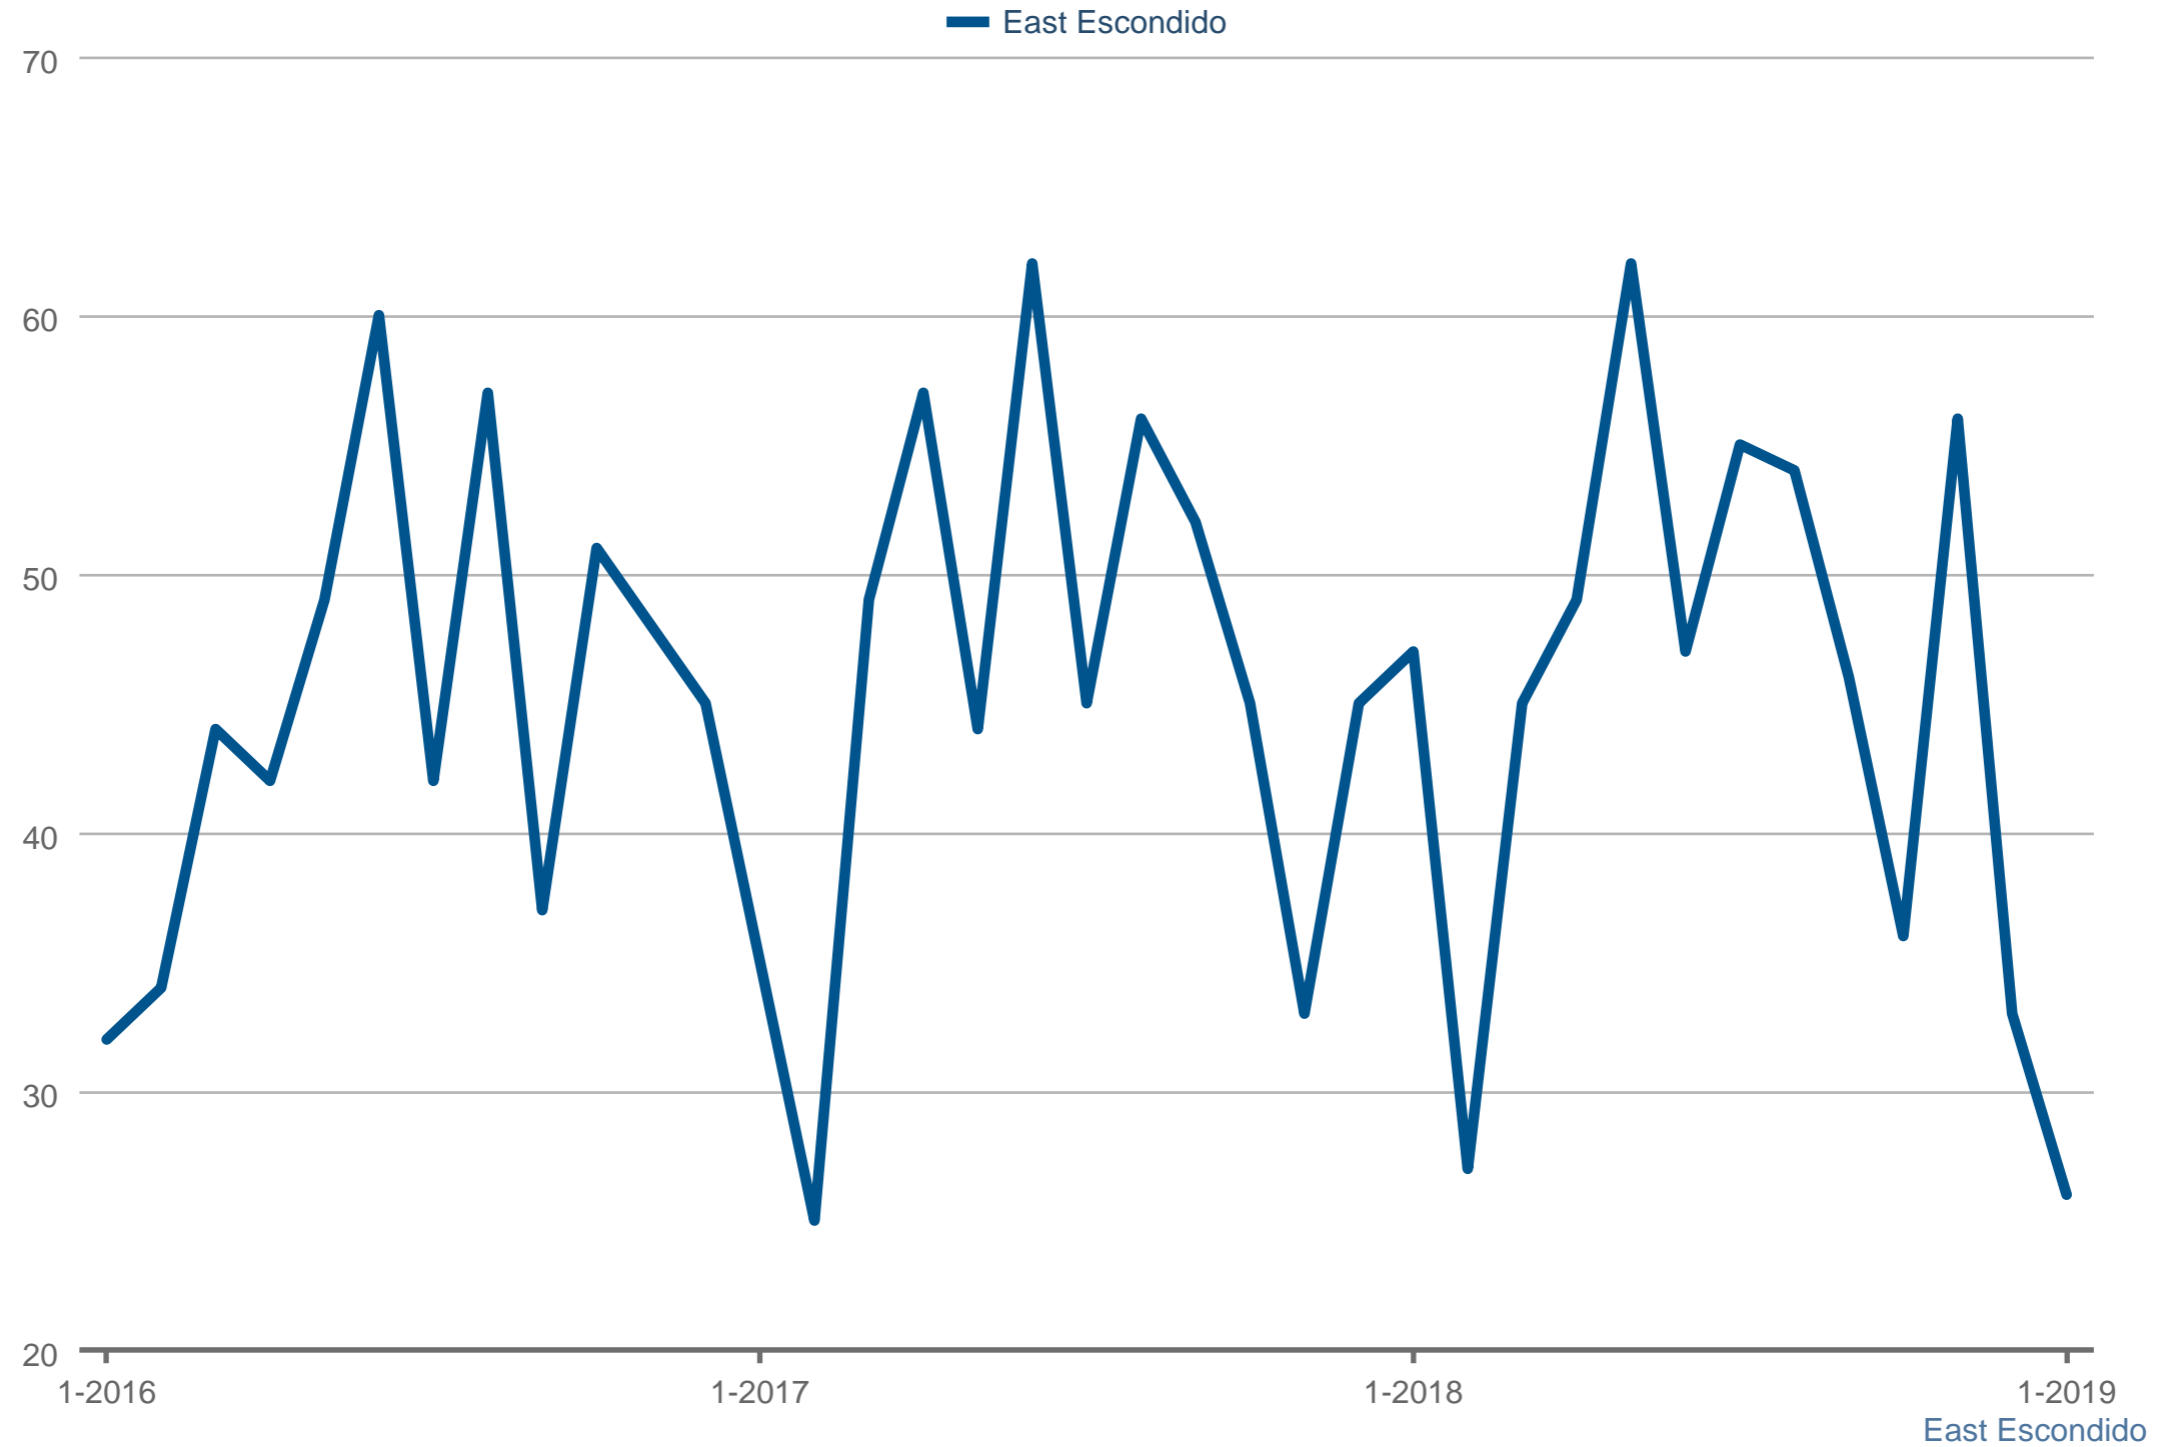

Steve Cardinalli (BRE Lic # CA 01323509)

Windermere Homes & Estates

Cell: 760-814-0248

steve@cardinalli.com

www.cardinallirealestate.com

Sold Listings

Each data point is one month of activity. Data is from February 20, 2019.

All data from SPN®. Data deemed reliable but not guaranteed. InfoSparks © 2019 ShowingTime.