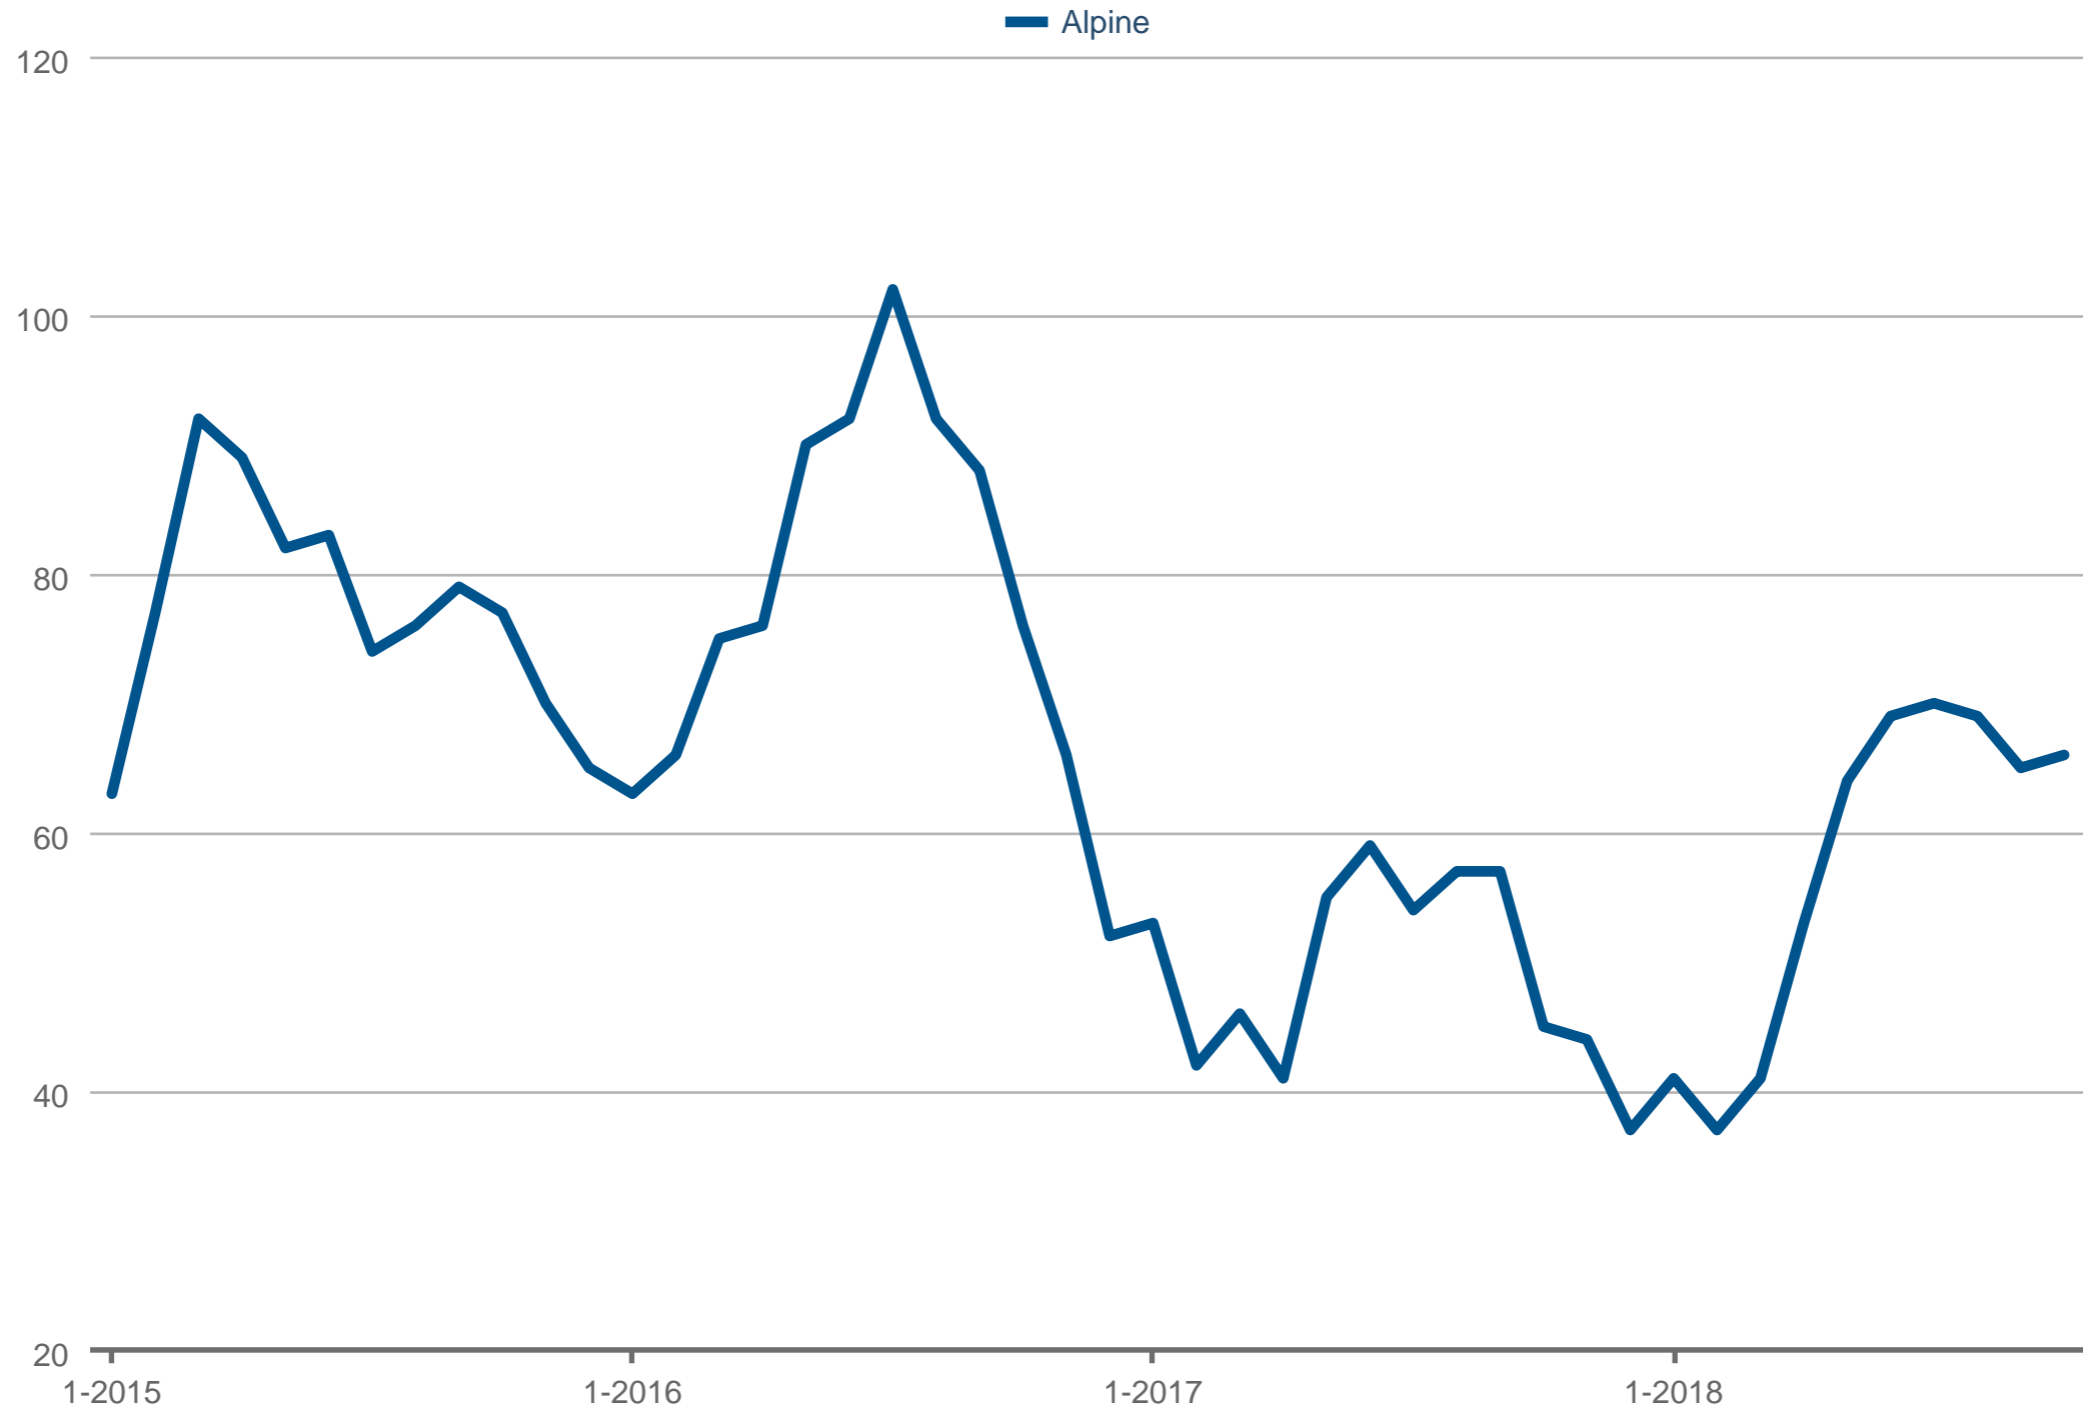

Steve Cardinalli (BRE Lic # CA 01323509)

Windermere Homes & Estates

Cell: 760-814-0248

www.cardinallirealestate.com

Active Listings

Each data point is one month of activity. Data is from November 20, 2018.

All data from SPN®. Data deemed reliable but not guaranteed. InfoSparks © 2018 ShowingTime.