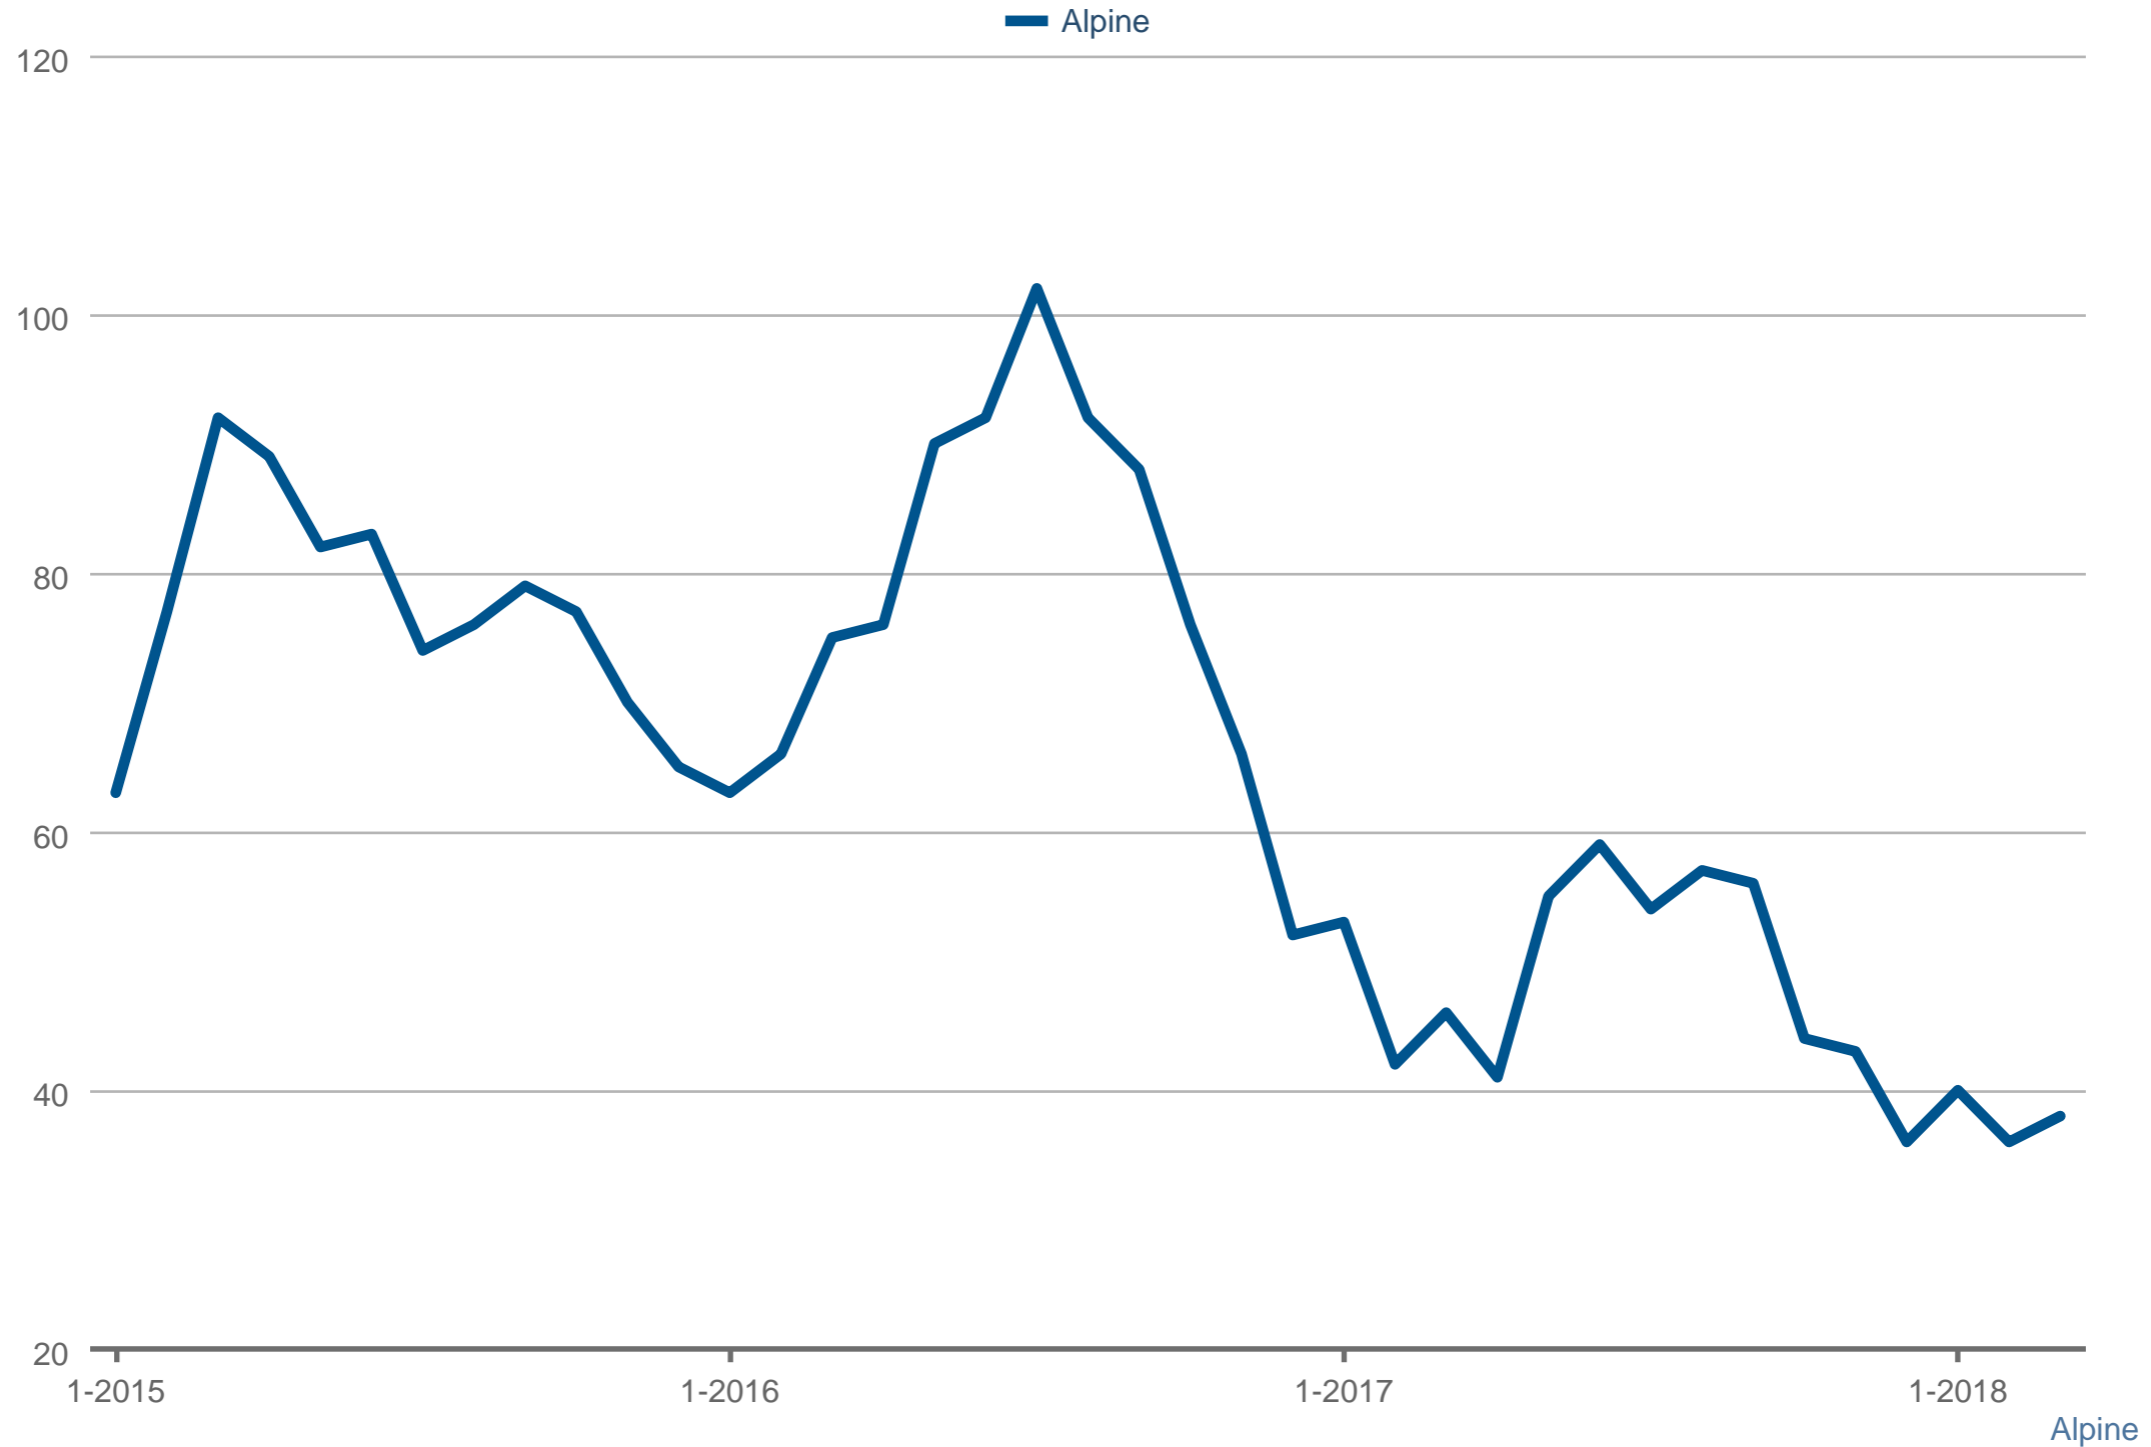

Steve Cardinalli (BRE Lic # CA 01323509)

Windermere Homes & Estates

Cell: 760-814-0248

www.cardinallirealestate.com

Active Listings

Each data point is one month of activity. Data is from April 19, 2018.

This information is deemed reliable but not guaranteed. The information and the compilation from which they are derived is protected by copyright.