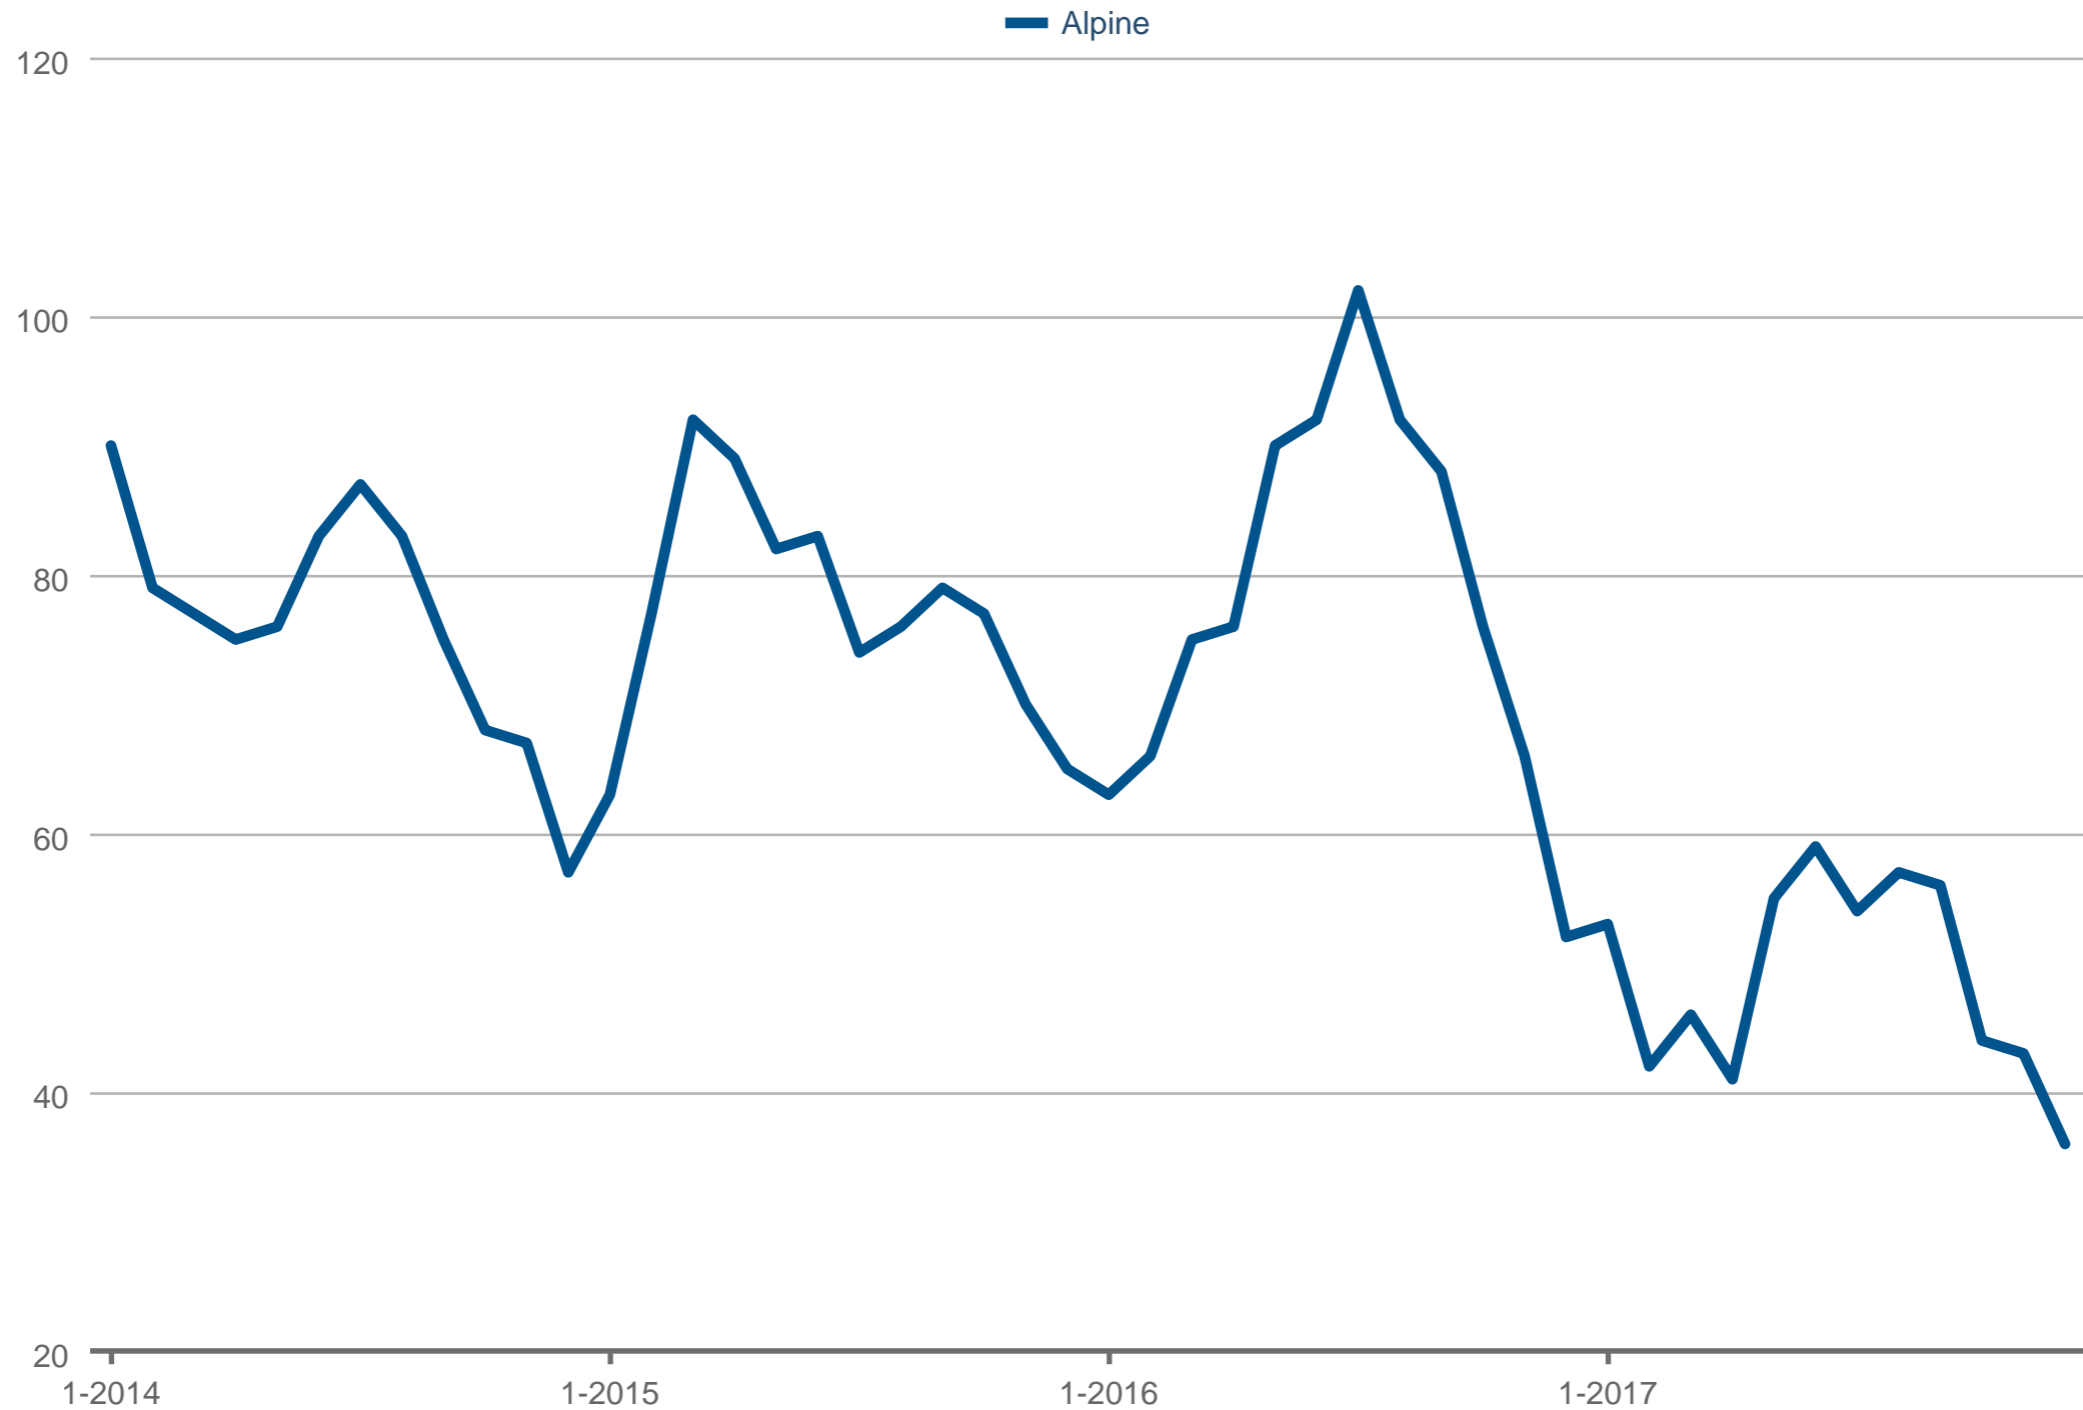

Active Listings

Alpine

Each data point is one month of activity. Data is from January 22, 2018.

This information is deemed reliable but not guaranteed. The information and the compilation from which they are derived is protected by copyright.