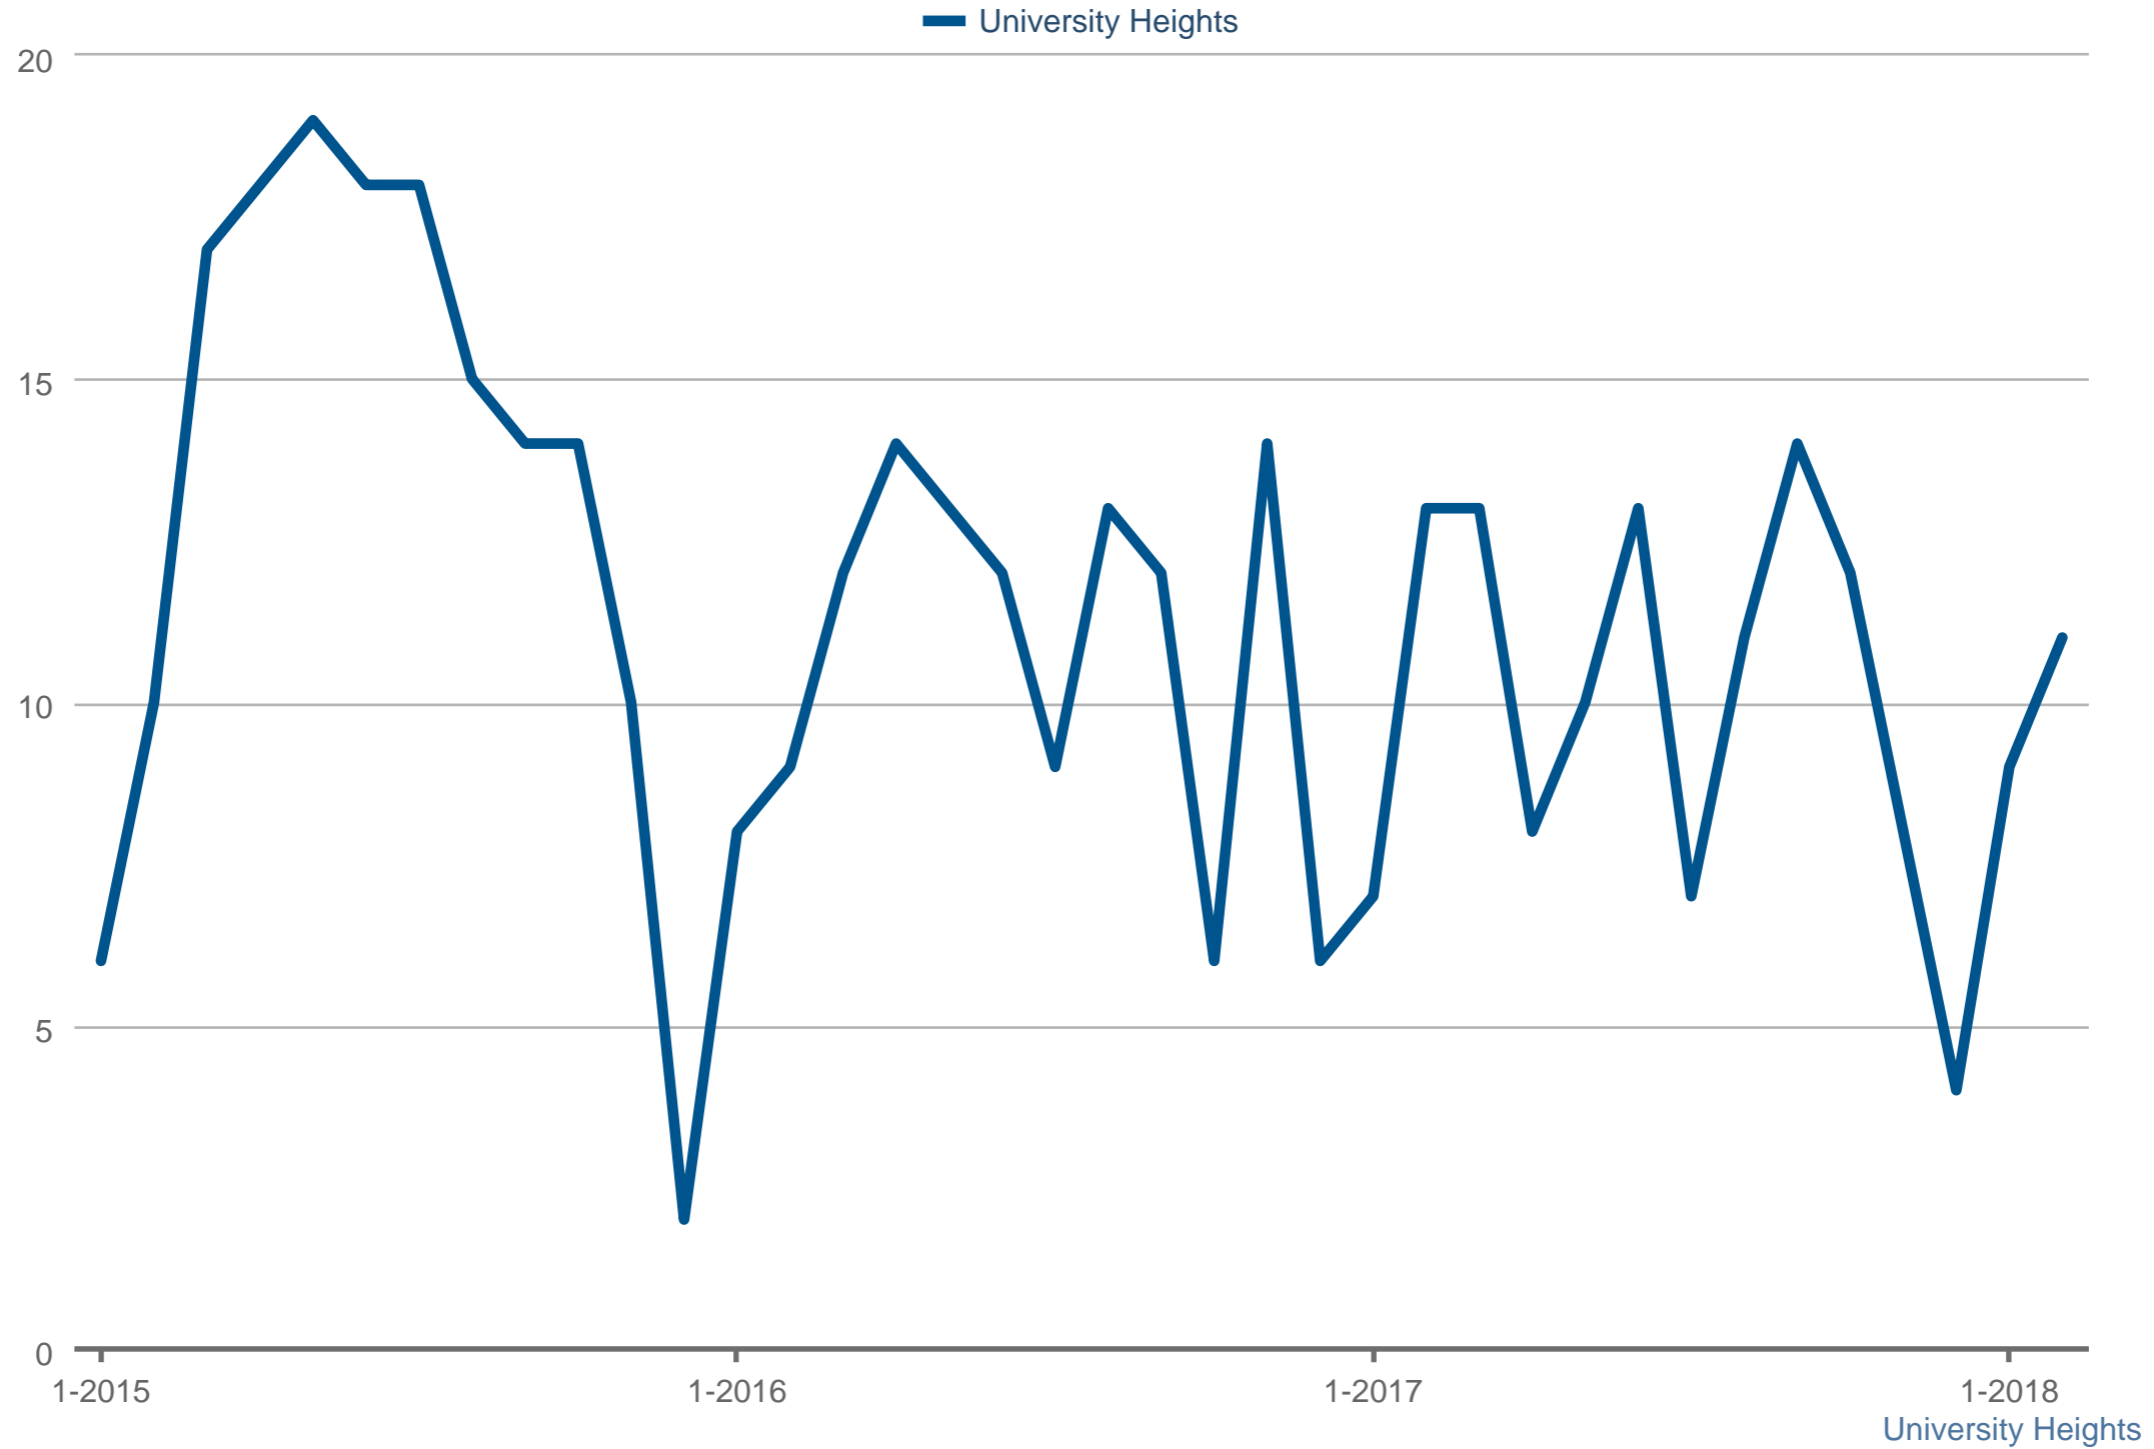

Steve Cardinalli (BRE Lic # CA 01323509)

Windermere Homes & Estates

Cell: 760-814-0248

www.cardinallirealestate.com

Sold Listings

Each data point is one month of activity. Data is from March 18, 2018.

This information is deemed reliable but not guaranteed. The information and the compilation from which they are derived is protected by copyright.