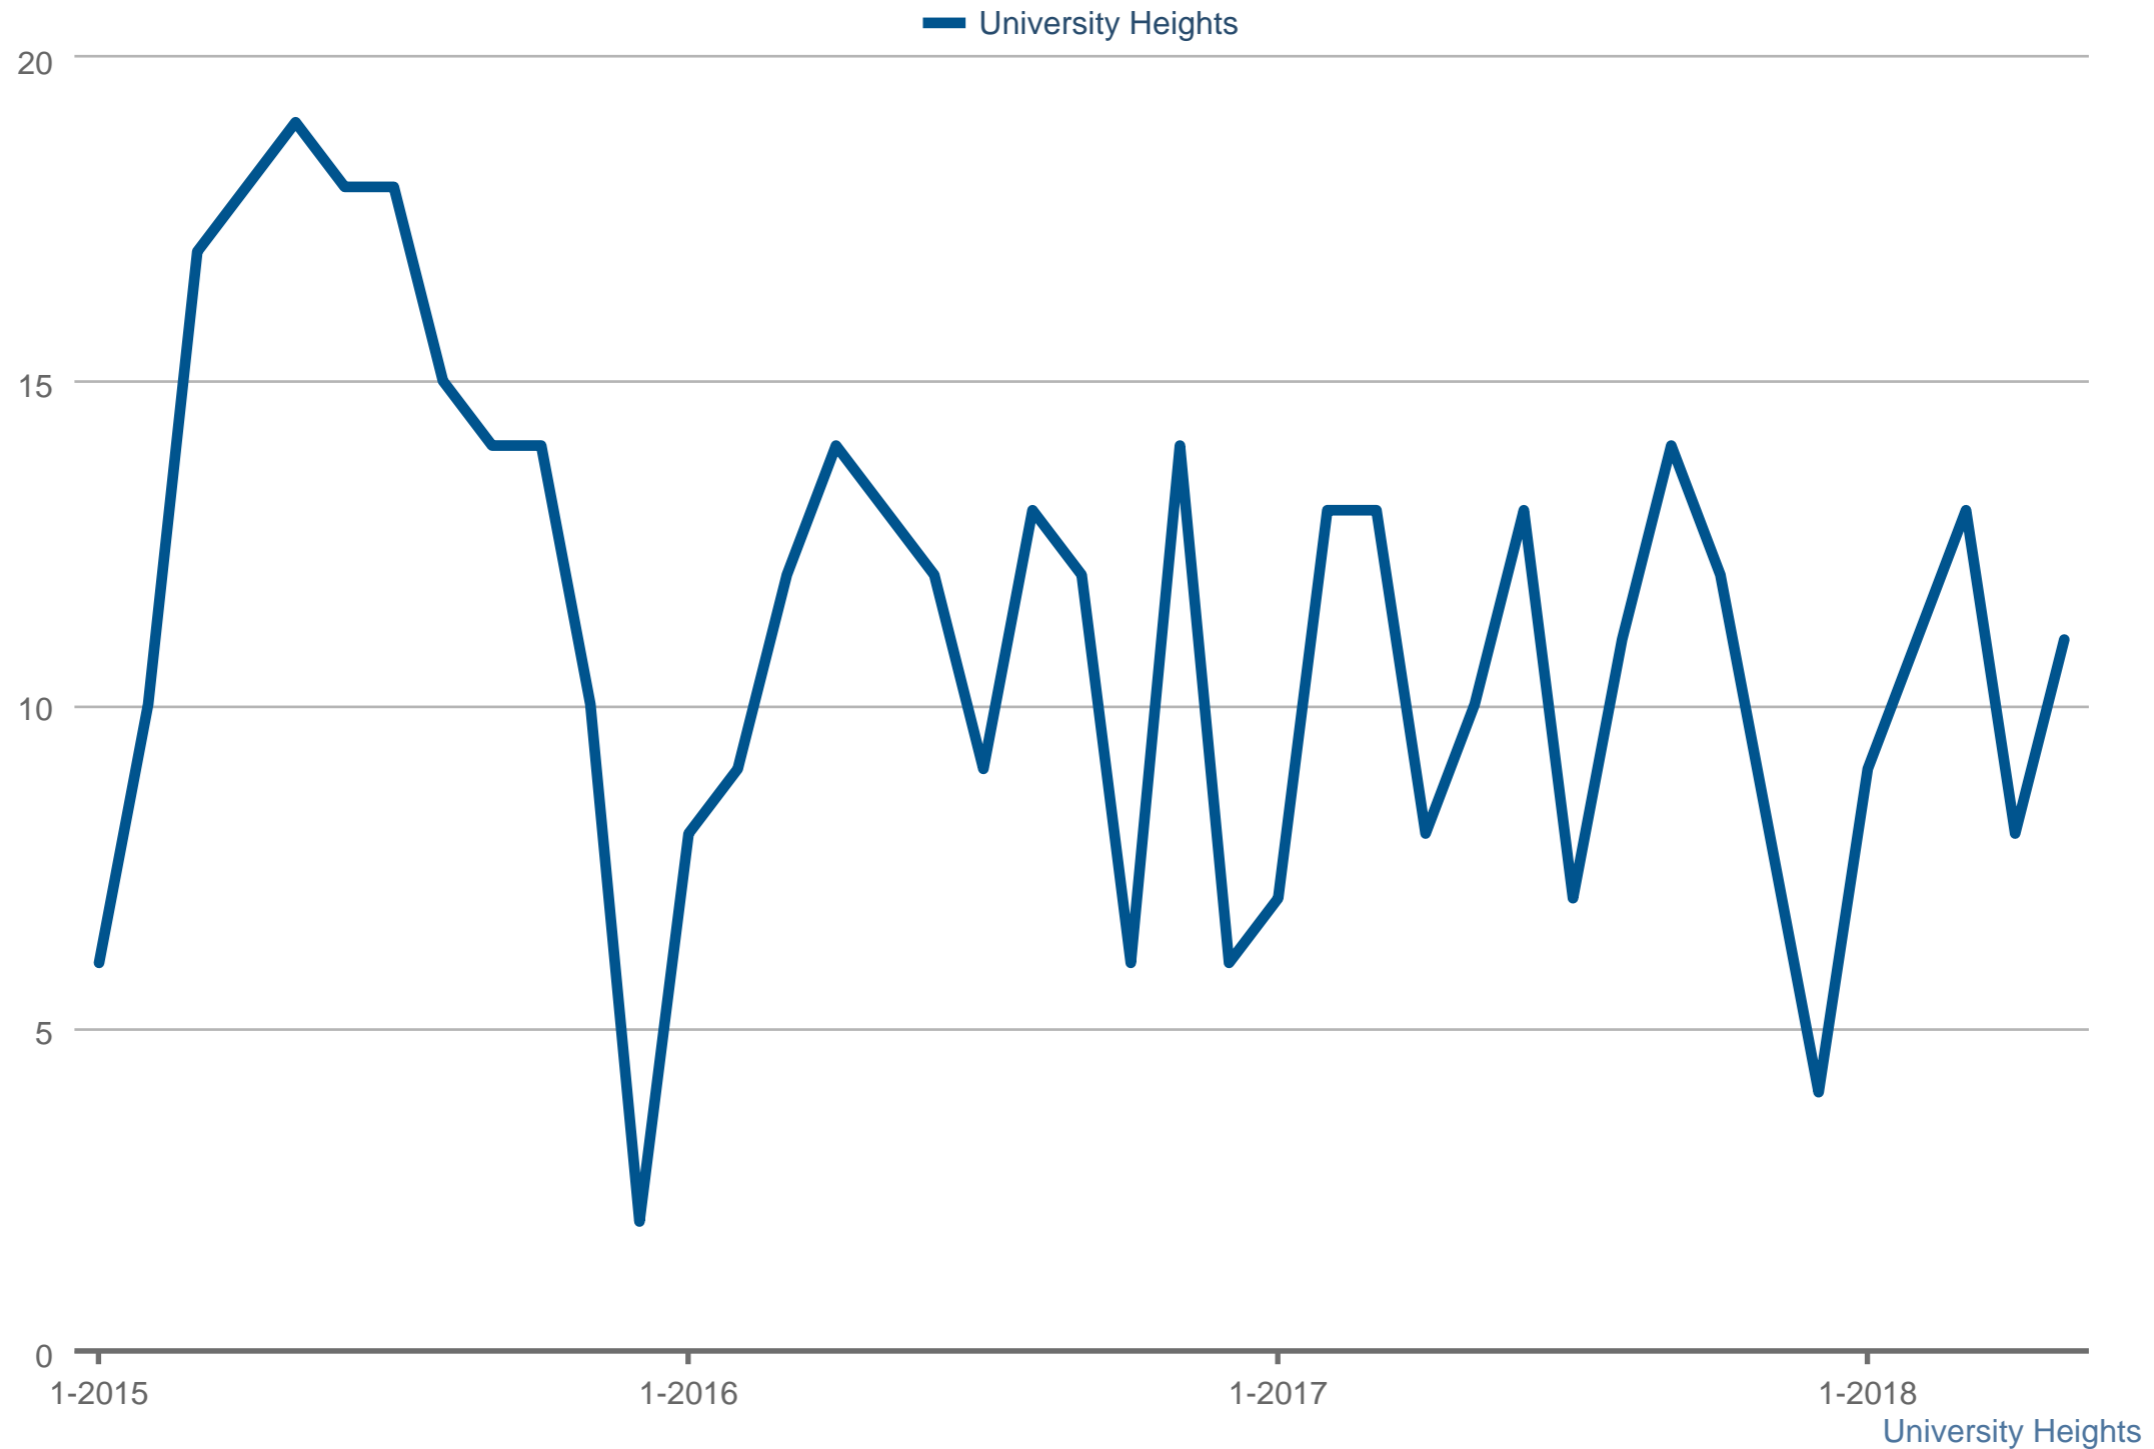

Steve Cardinalli (BRE Lic # CA 01323509)

Windermere Homes & Estates

Cell: 760-814-0248

www.cardinallirealestate.com

Sold Listings

Each data point is one month of activity. Data is from June 25, 2018.

This information is deemed reliable but not guaranteed. The information and the compilation from which they are derived is protected by copyright.