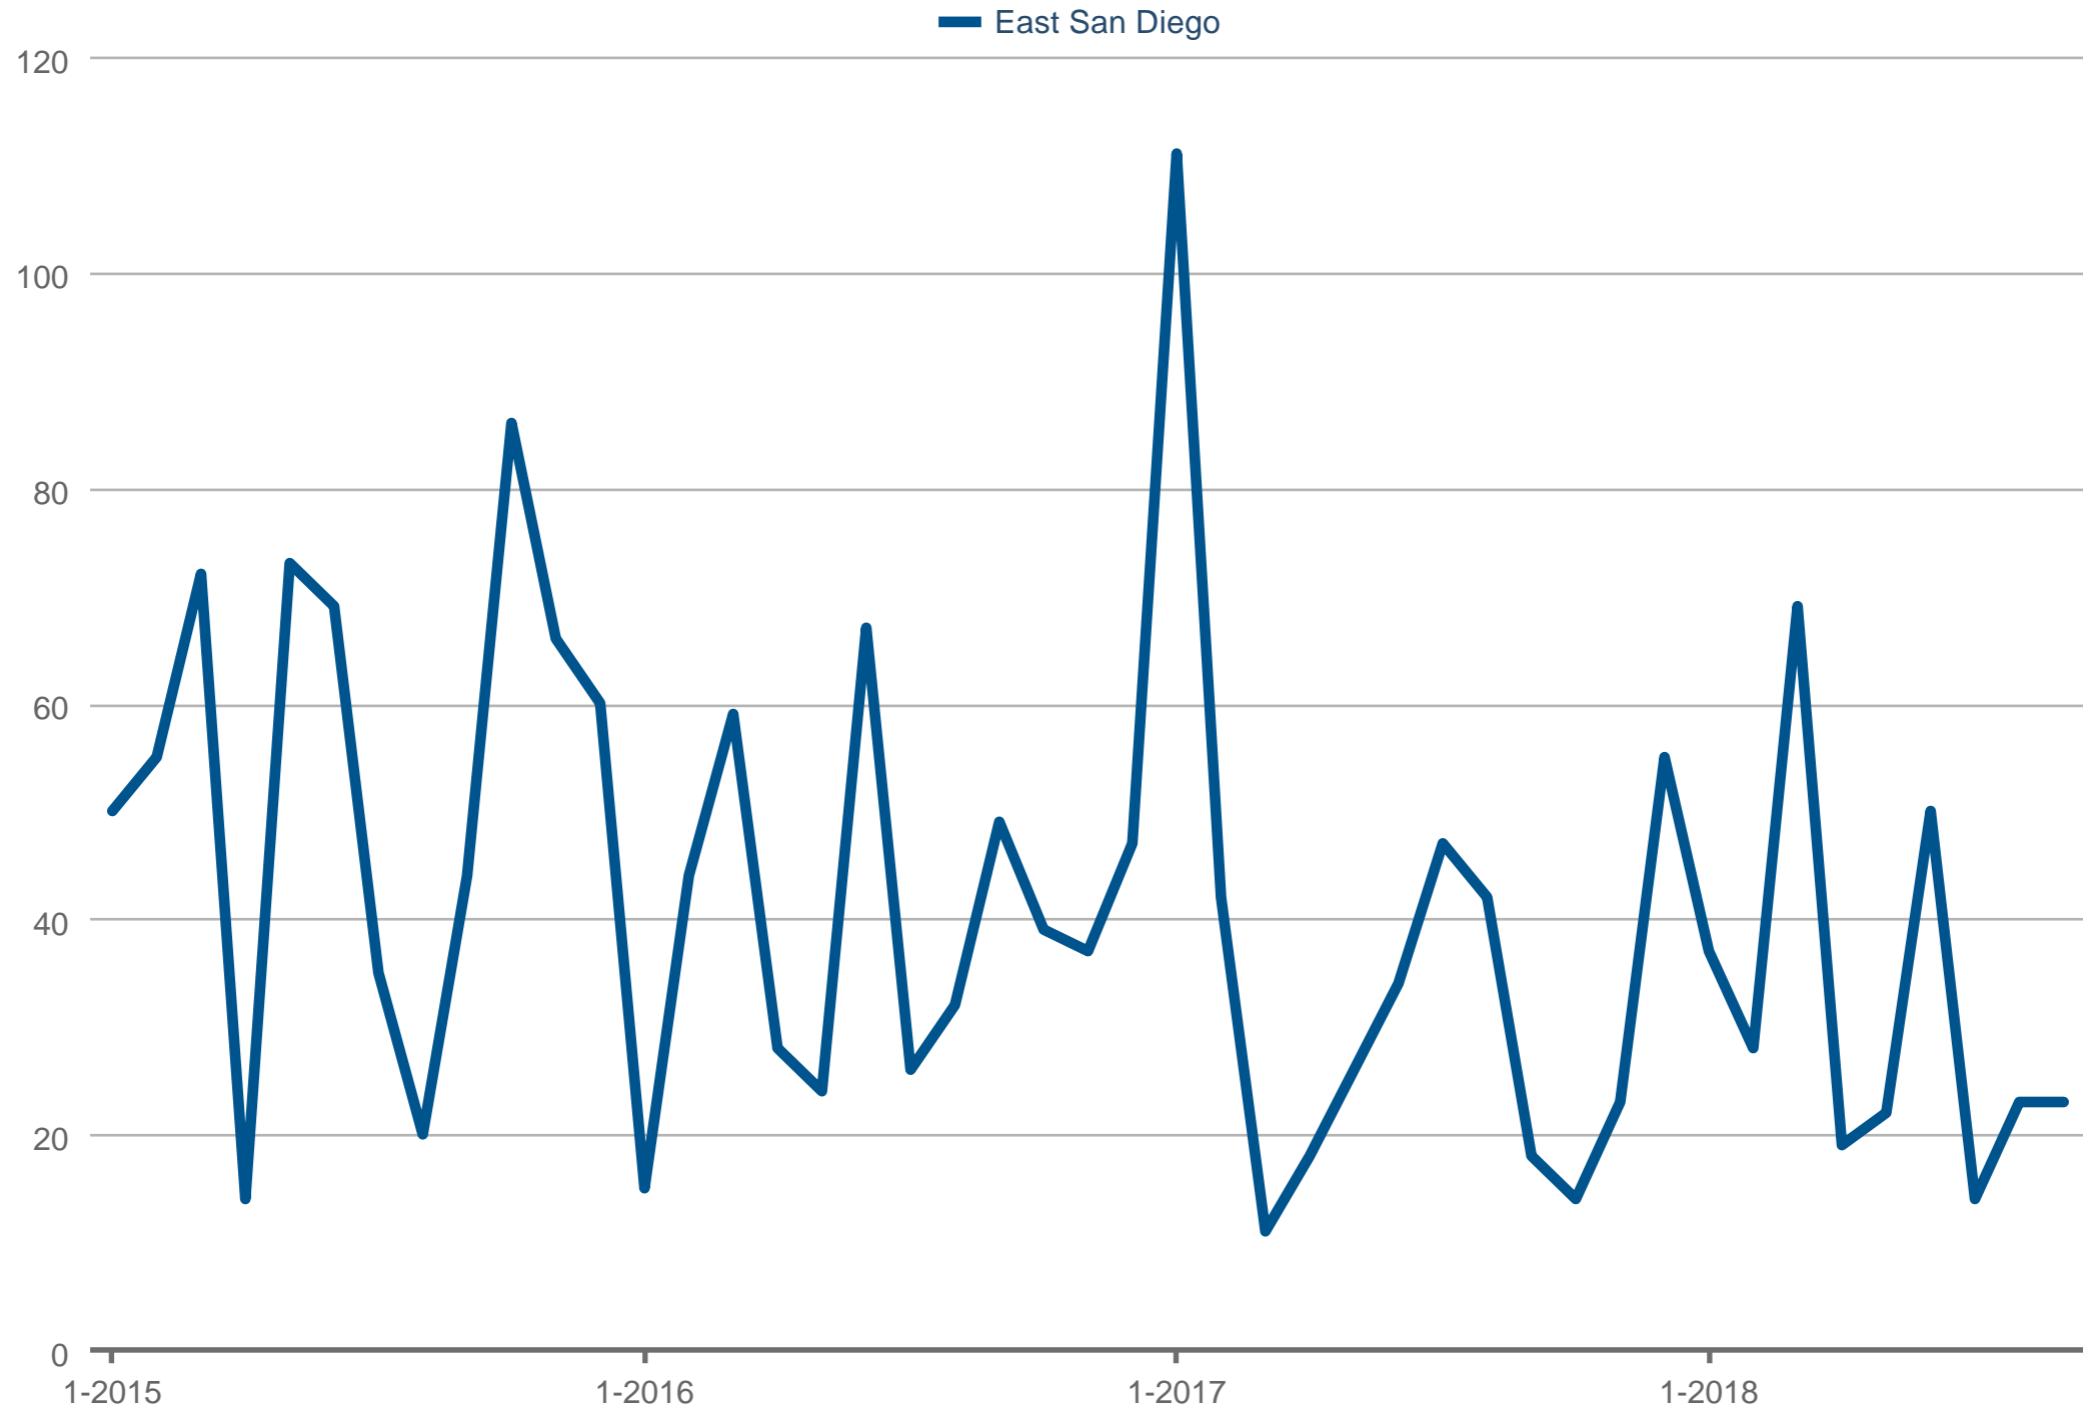

Steve Cardinalli (BRE Lic # CA 01323509)

Windermere Homes & Estates

Cell: 760-814-0248

www.cardinallirealestate.com

Average Market Time

East San Diego

Each data point is one month of activity. Data is from October 15, 2018.