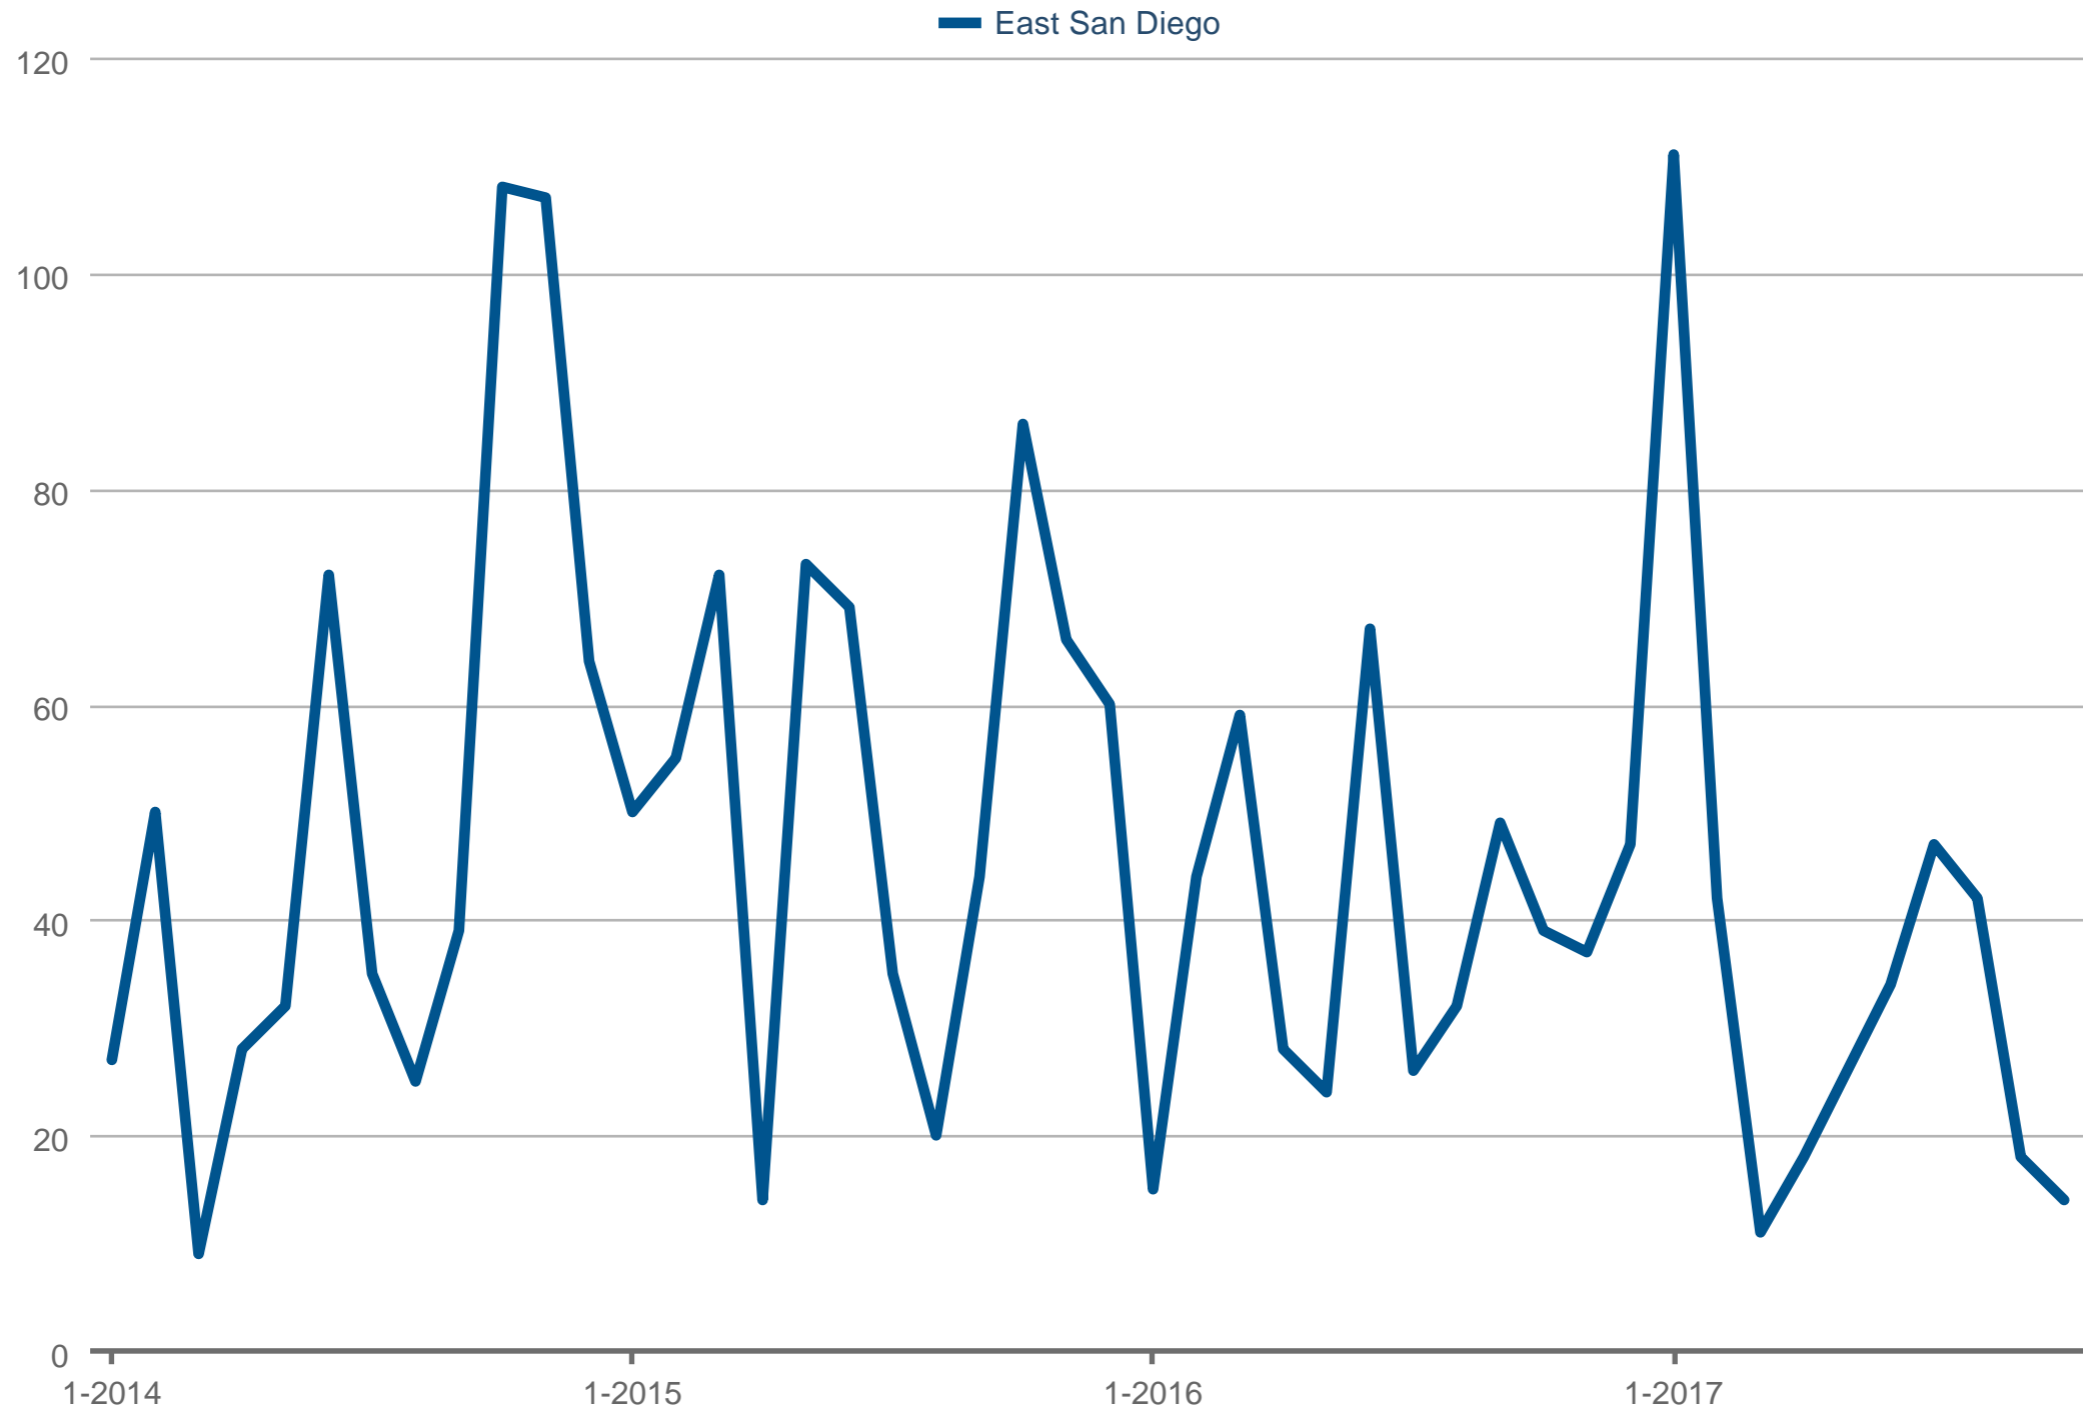

Average Market Time

East San Diego

Each data point is one month of activity. Data is from November 21, 2017.

This information is deemed reliable but not guaranteed. The information and the compilation from which they are derived is protected by copyright.