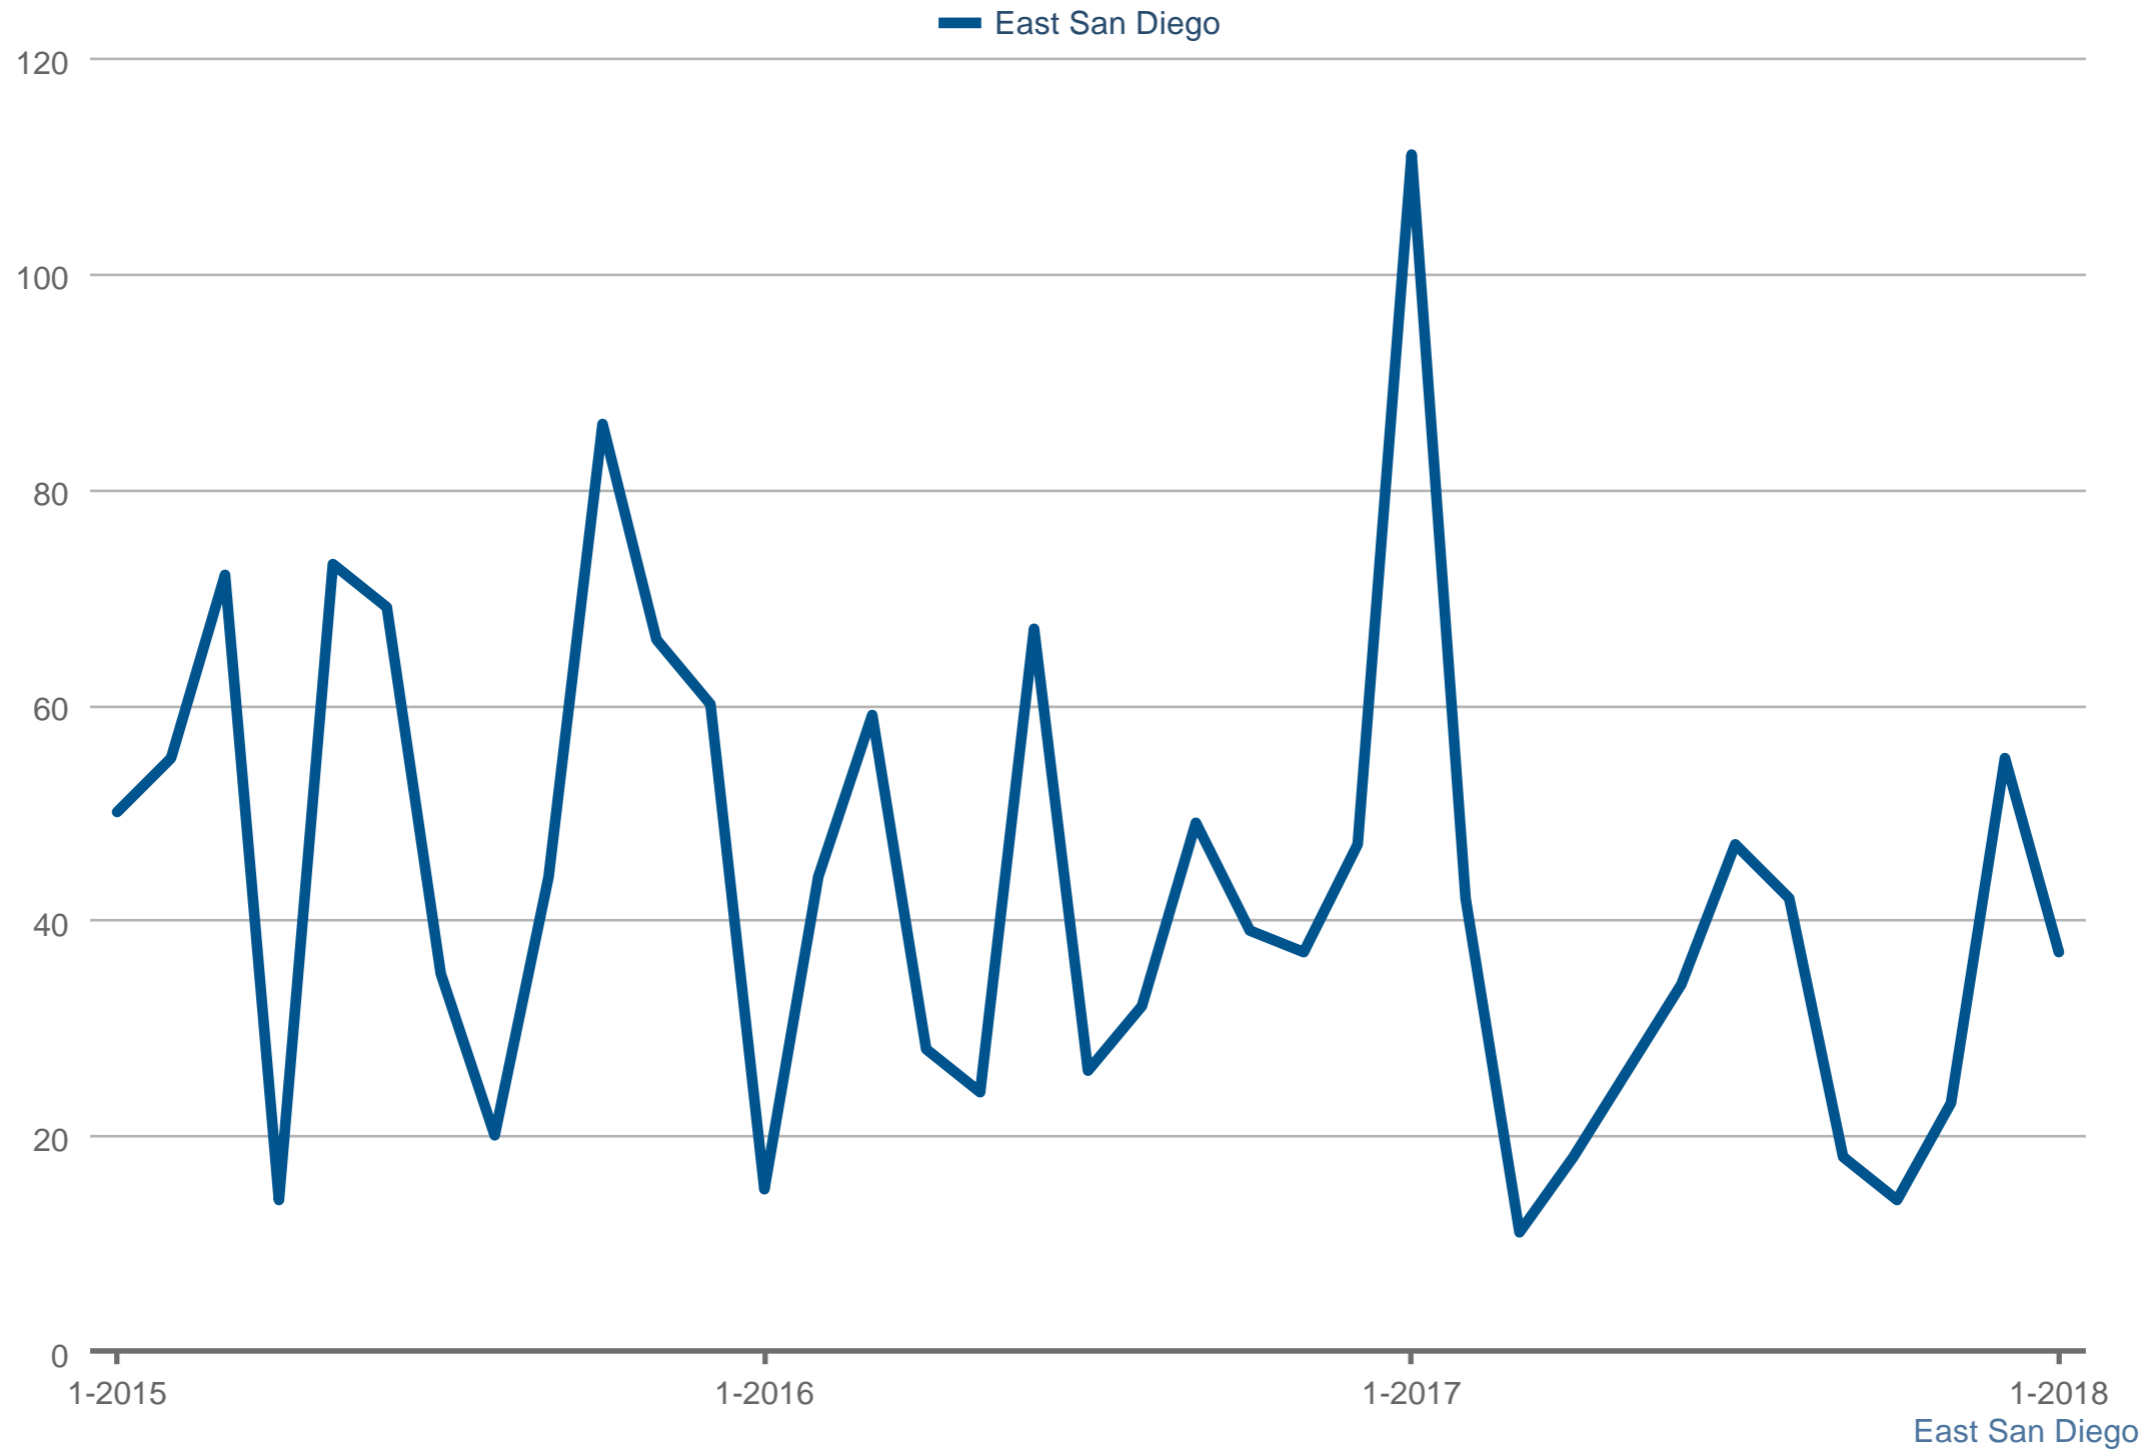

Average Market Time

Each data point is one month of activity. Data is from February 21, 2018.

This information is deemed reliable but not guaranteed. The information and the compilation from which they are derived is protected by copyright.