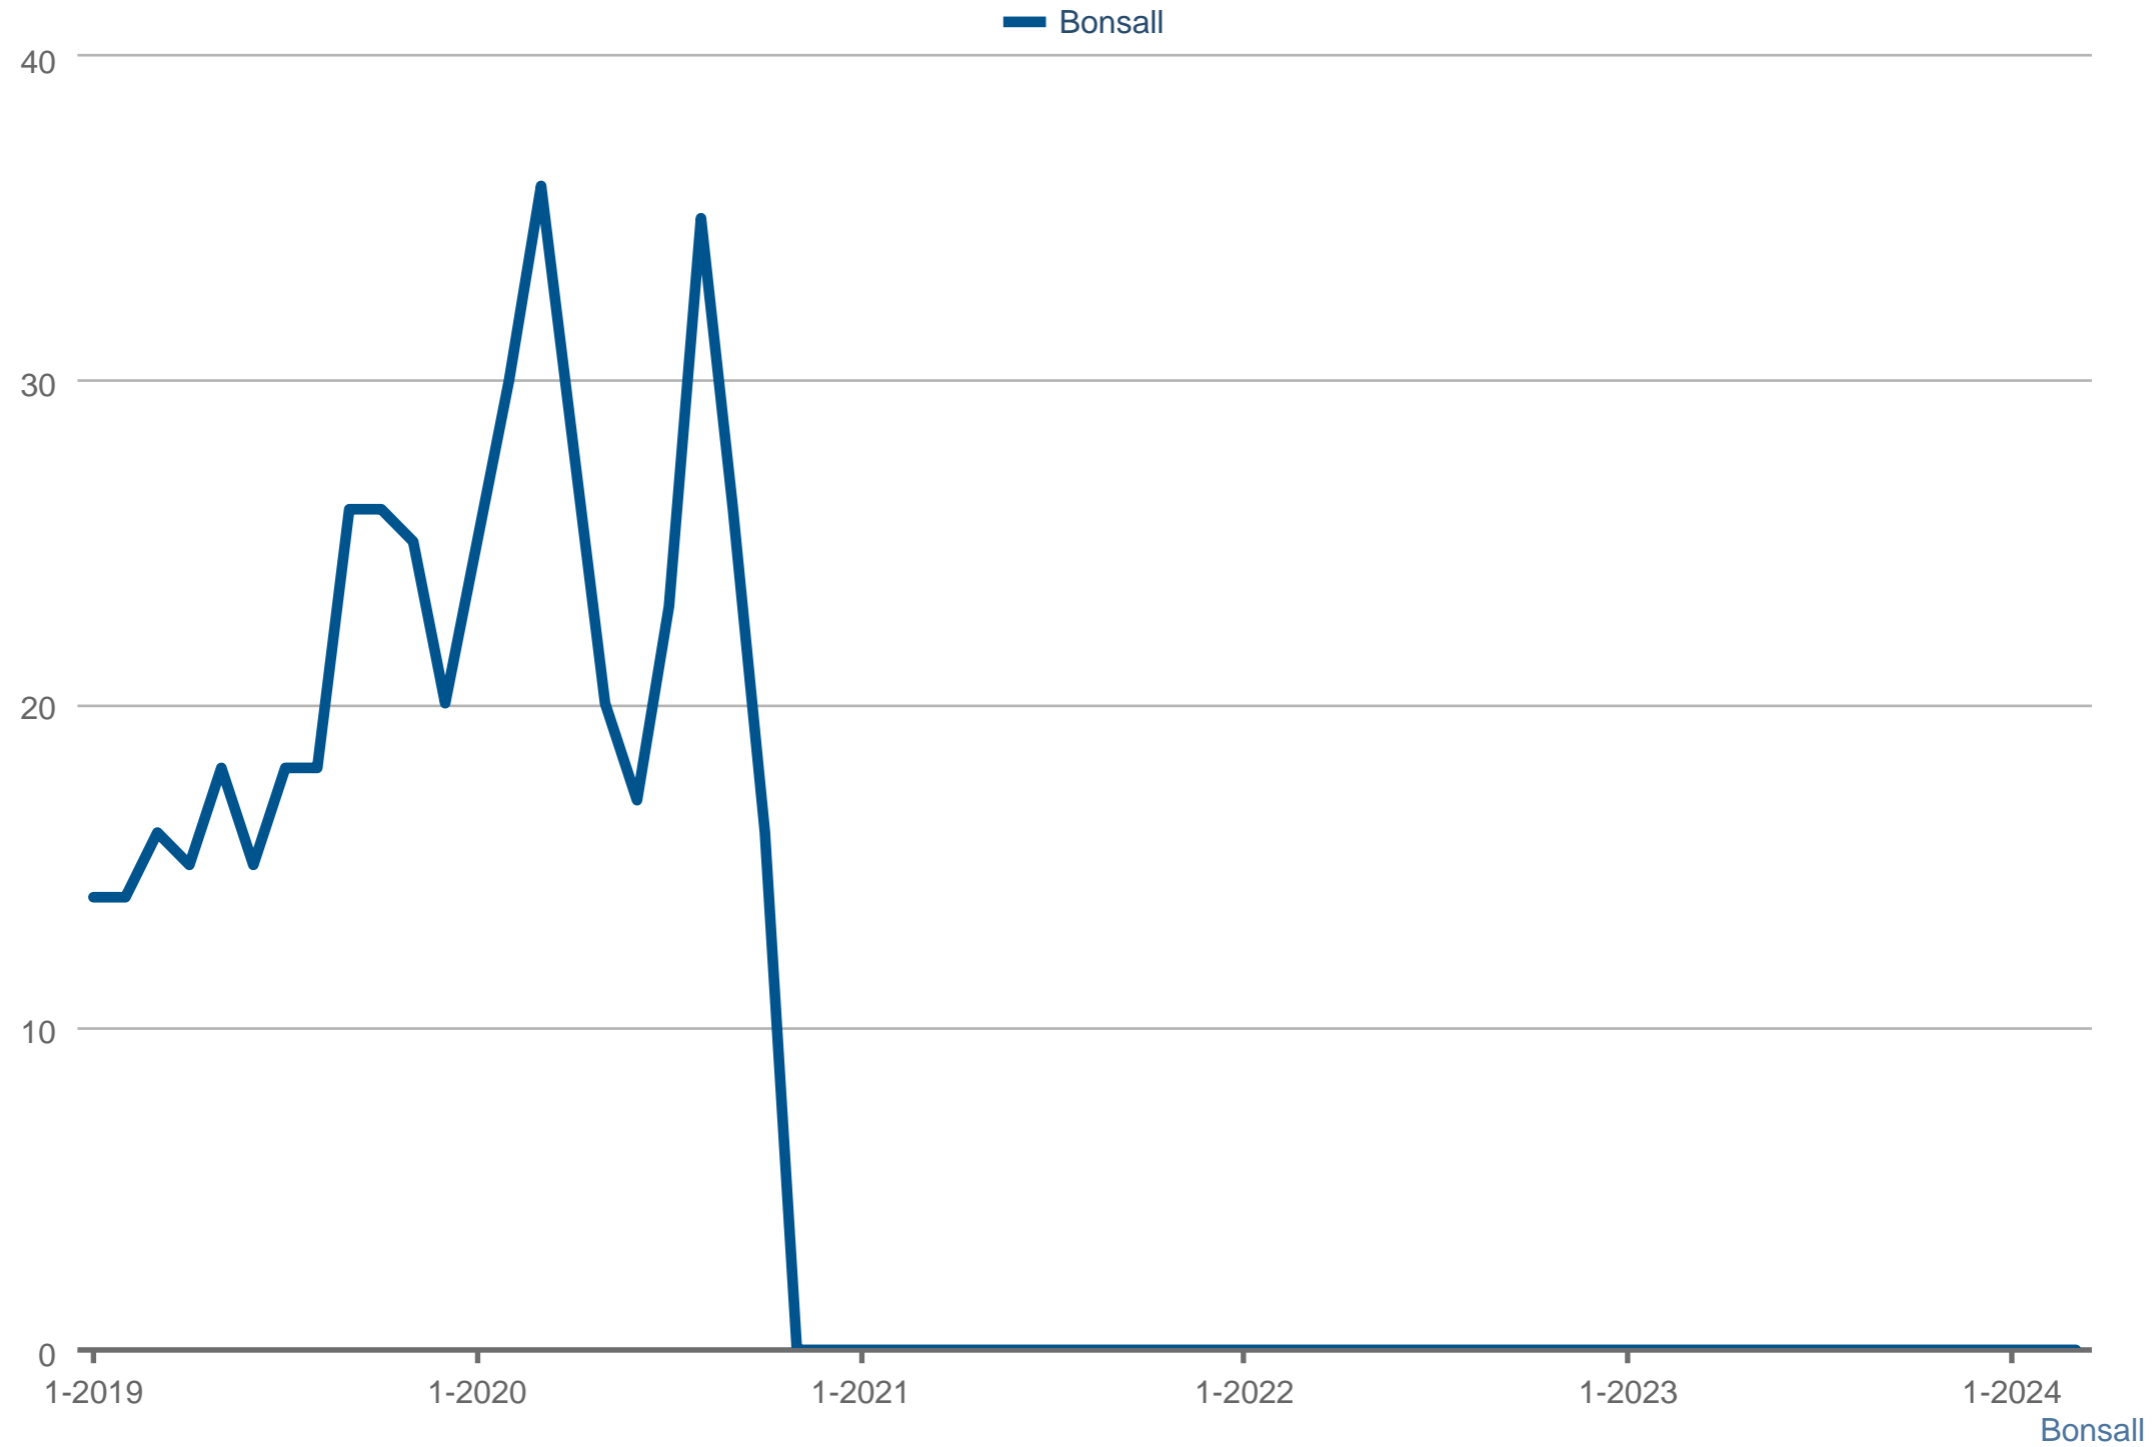

Steve Cardinalli (BRE Lic # CA 01323509)

Windermere Homes & Estates

Cell: 760-814-0248

www.cardinalli.com

Pending Sales

Each data point is three months of activity. Data is from April 27, 2024.

All data from SPN®. Data deemed reliable but not guaranteed. InfoSparks © 2024 ShowingTime.