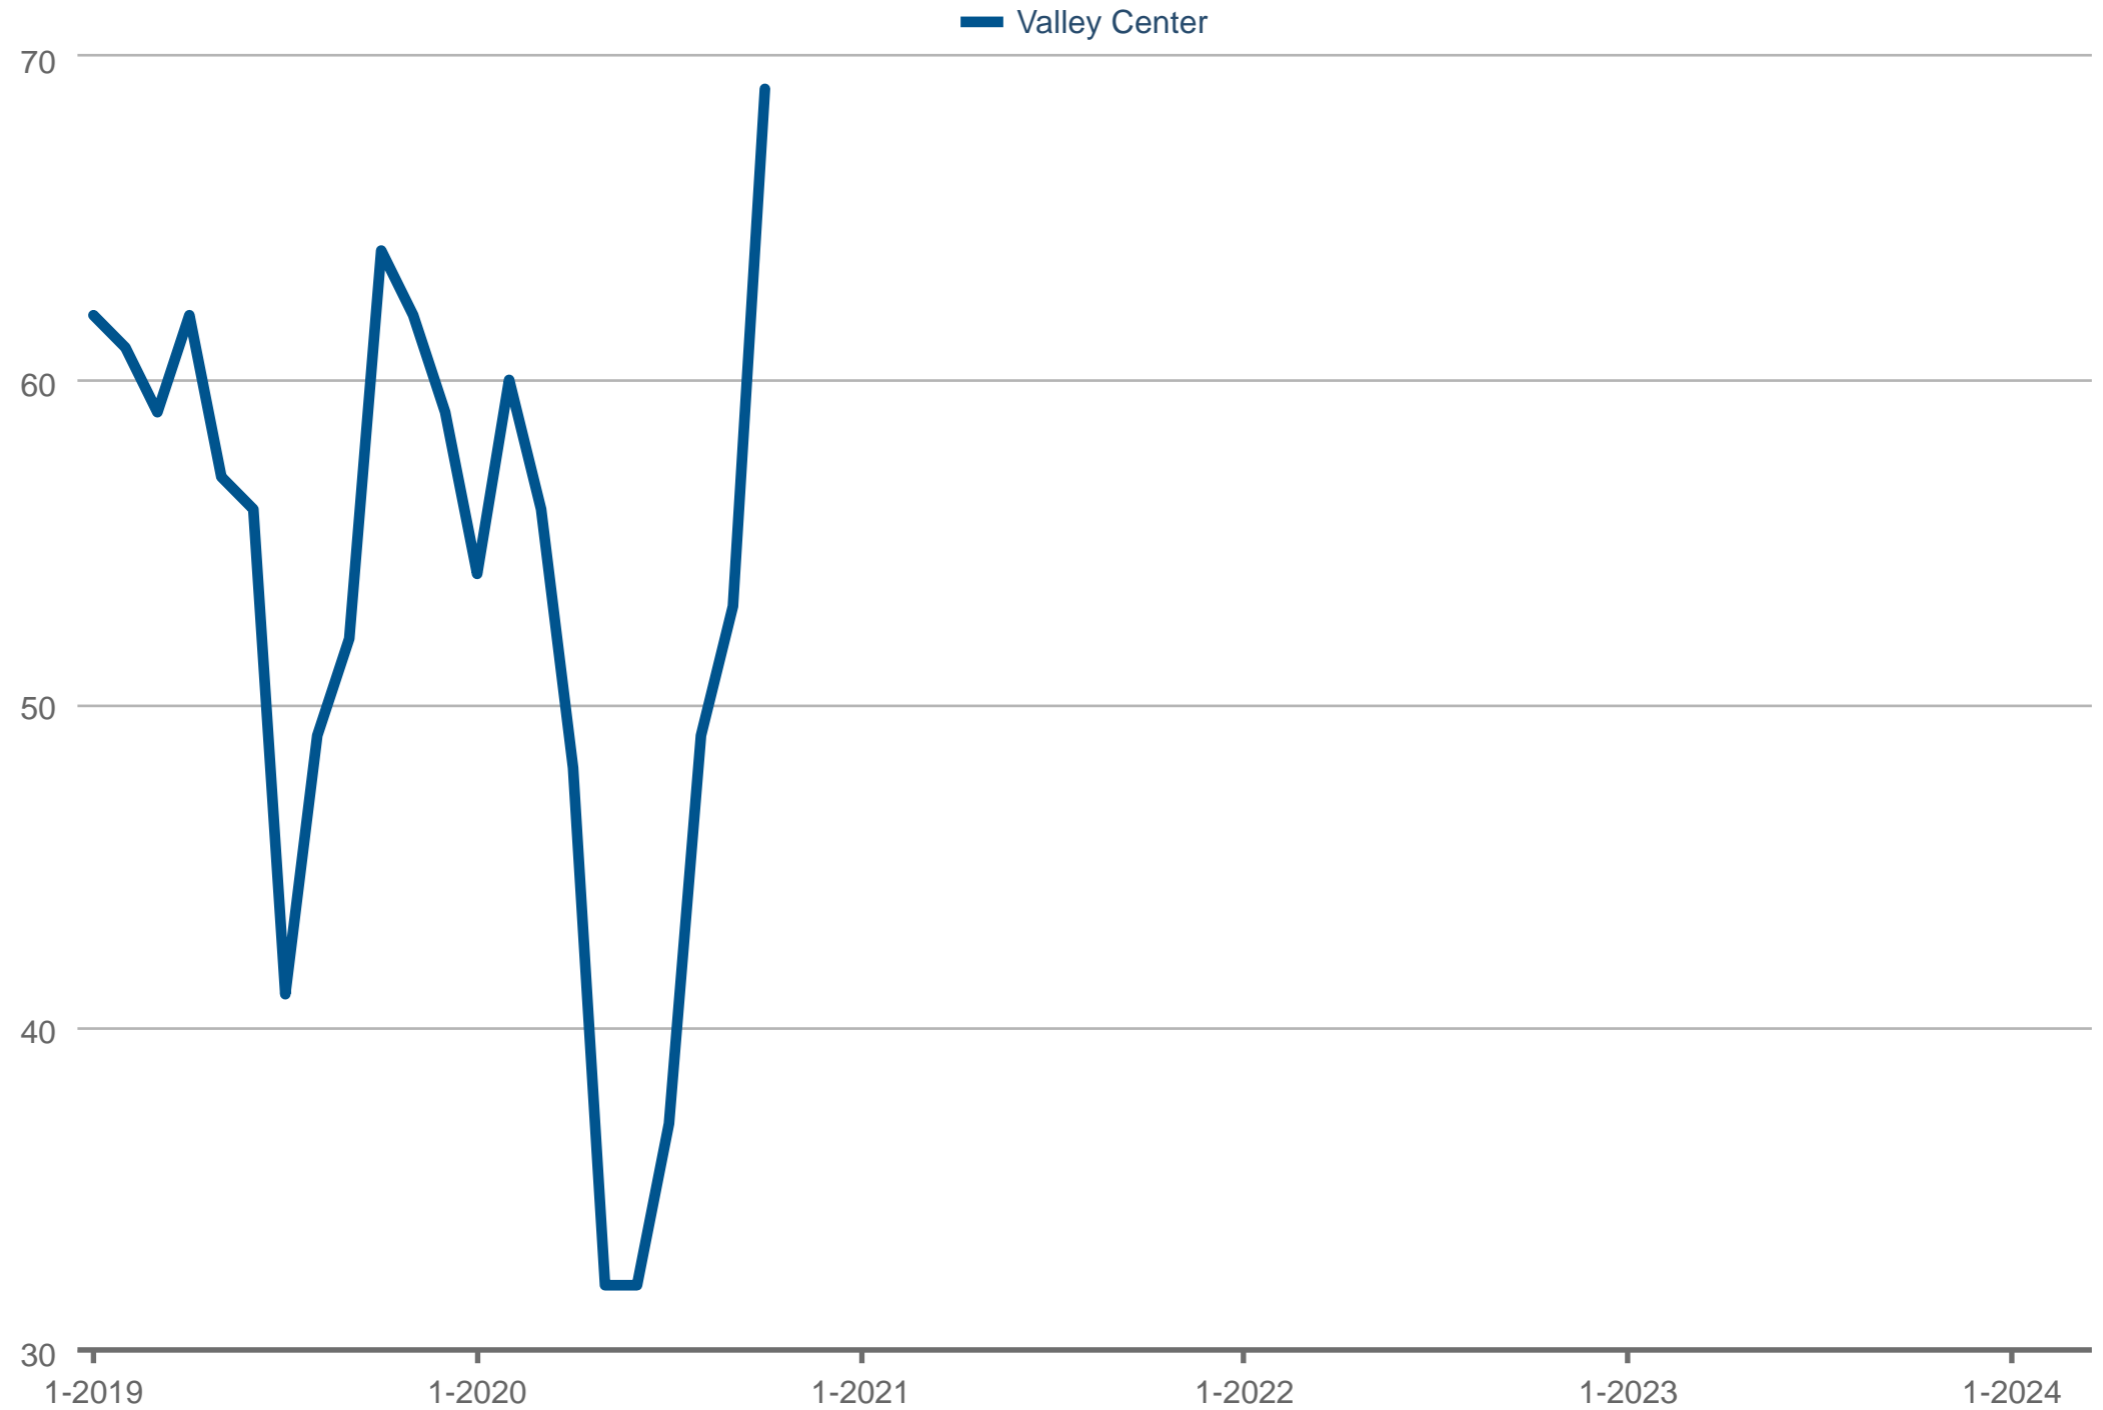

Steve Cardinalli (BRE Lic # CA 01323509)

Windermere Homes & Estates

Cell: 760-814-0248

www.cardinalli.com

Average Active Market Time

Each data point is three months of activity. Data is from April 17, 2024.