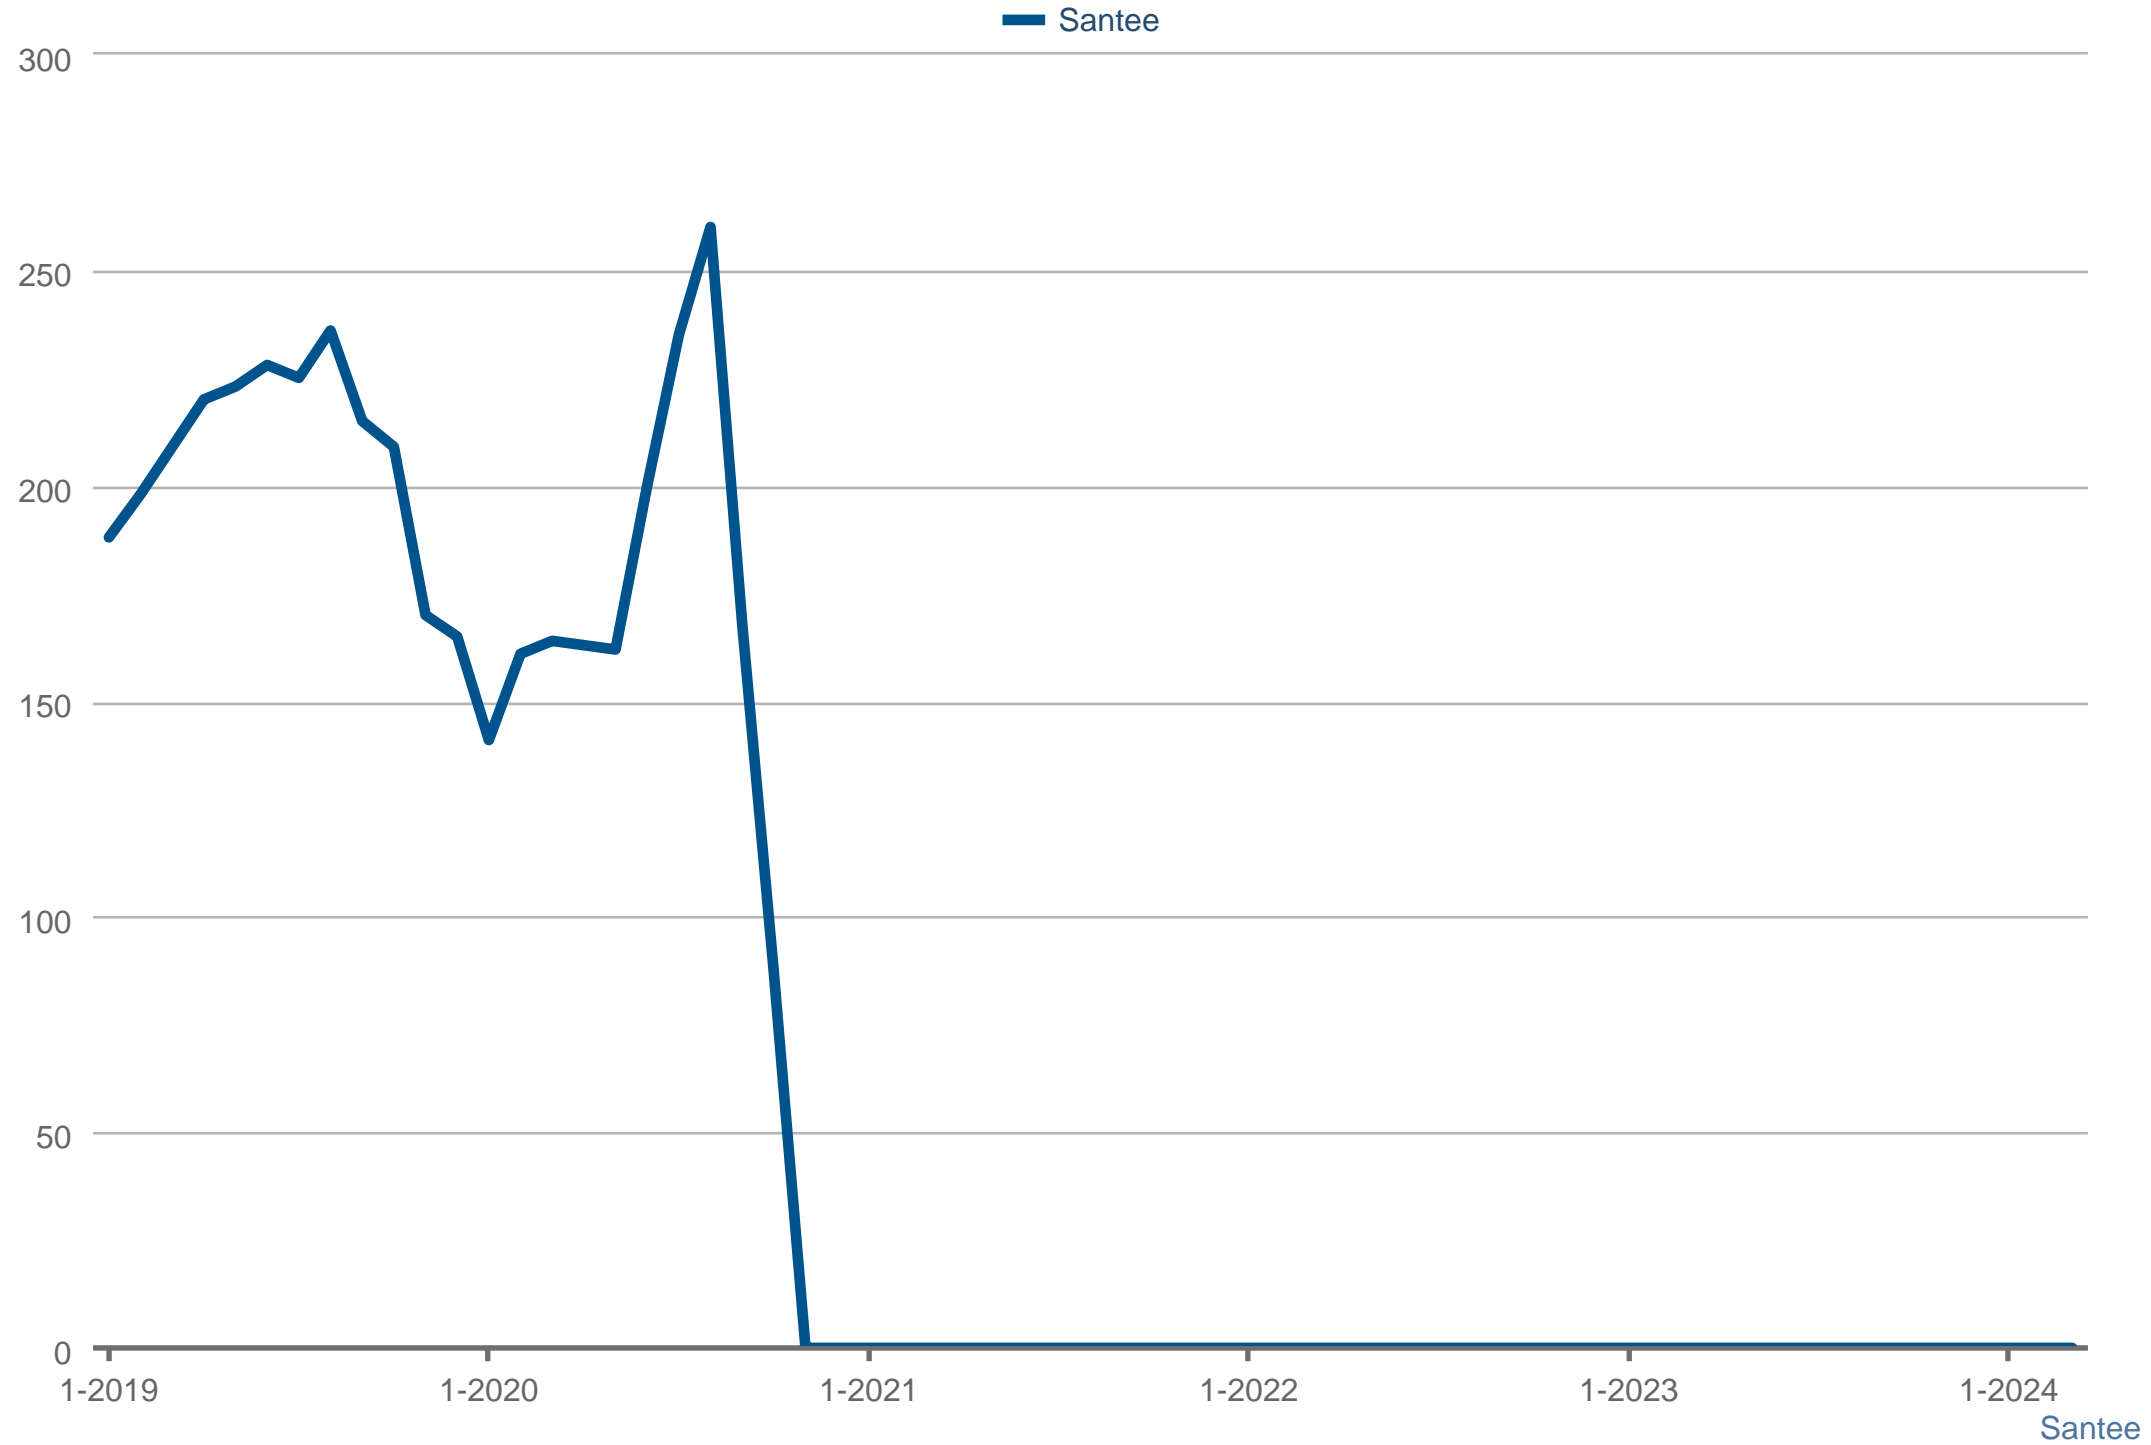

Steve Cardinalli (BRE Lic # CA 01323509)

Windermere Homes & Estates

Cell: 760-814-0248

www.cardinalli.com

Pending Sales

Each data point is three months of activity. Data is from April 25, 2024.

All data from SPN®. Data deemed reliable but not guaranteed. InfoSparks © 2024 ShowingTime.