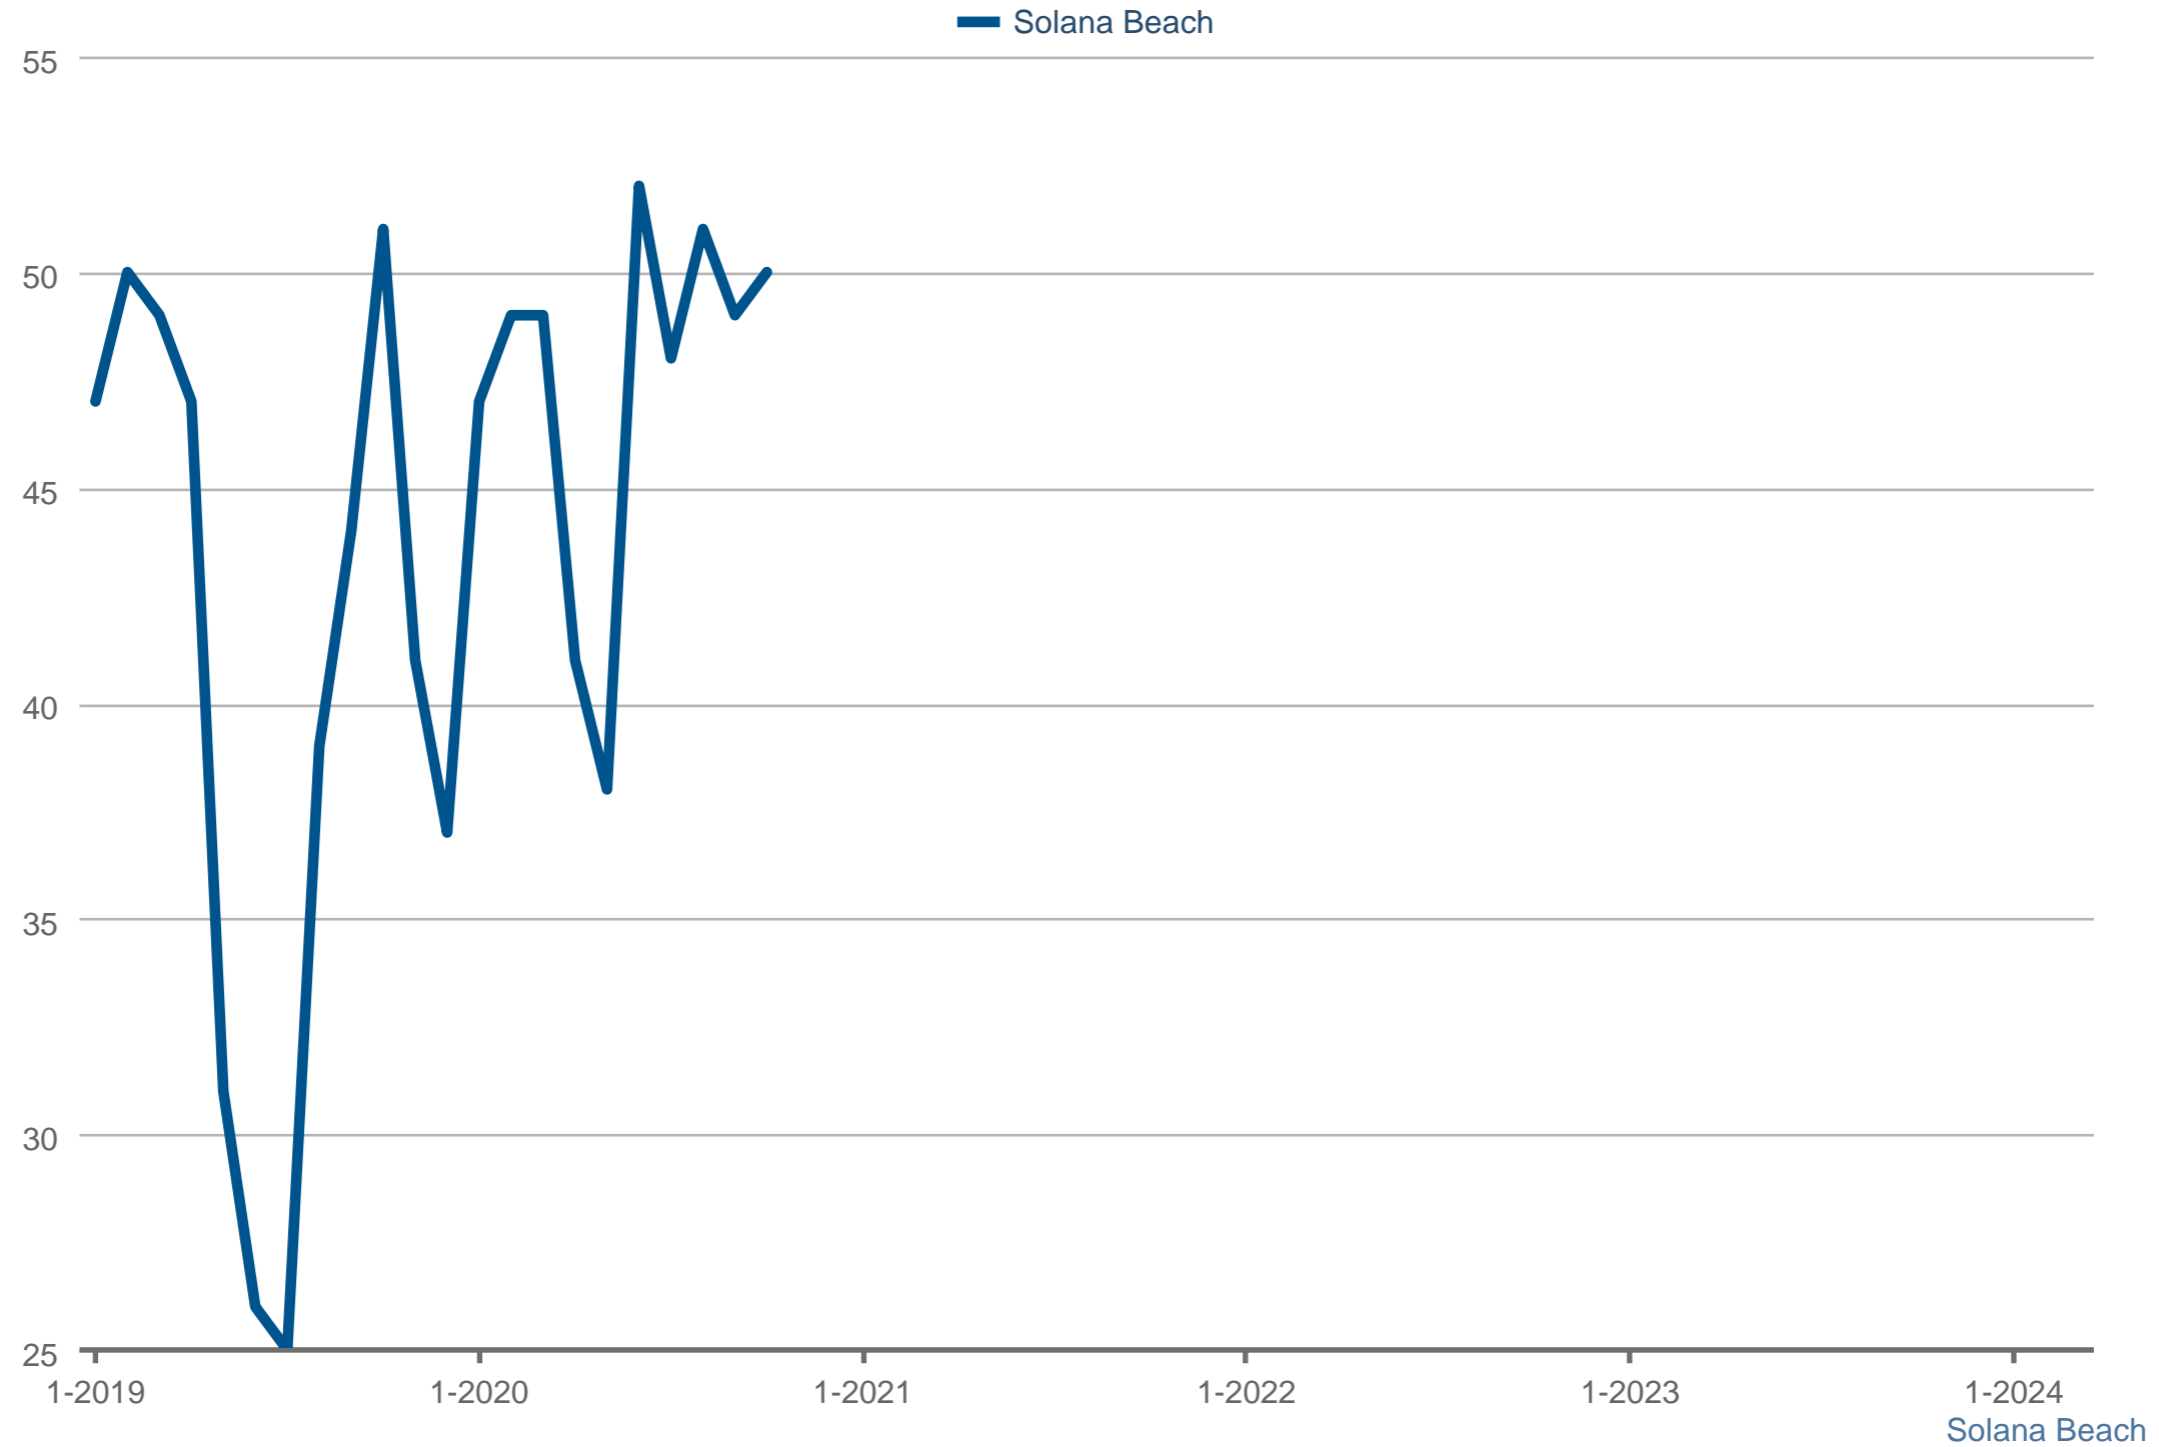

Steve Cardinalli (BRE Lic # CA 01323509)

Windermere Homes & Estates

Cell: 760-814-0248

www.cardinalli.com

Average Active Market Time

Each data point is three months of activity. Data is from April 25, 2024.