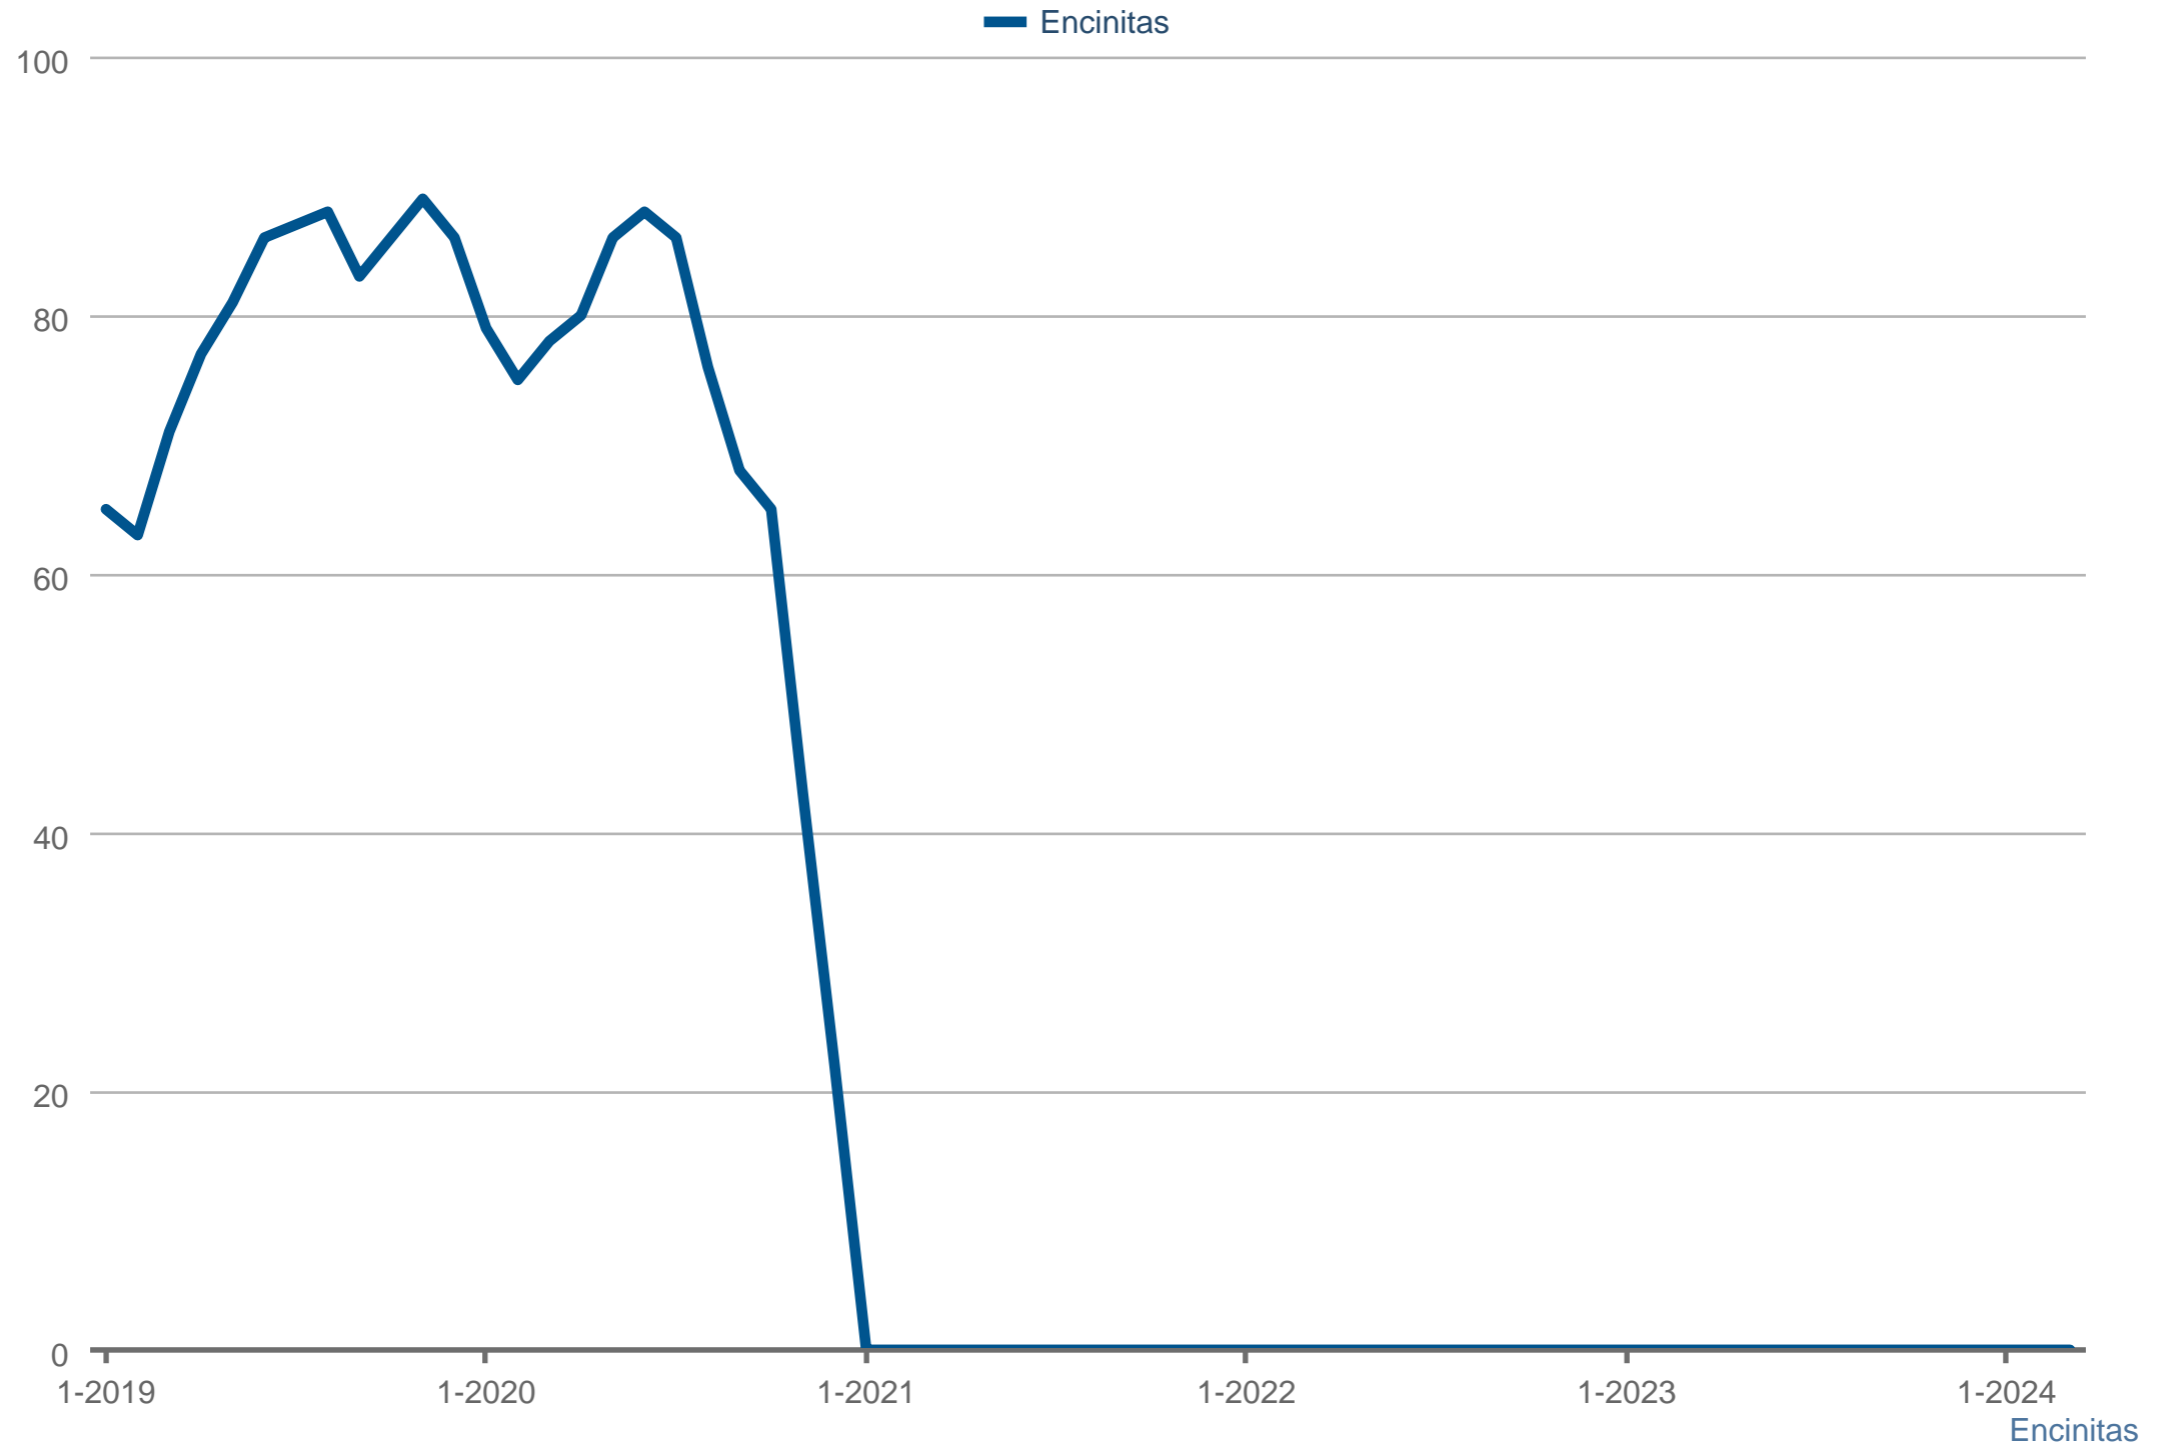

Steve Cardinalli (BRE Lic # CA 01323509)

Windermere Homes & Estates

Cell: 760-814-0248

www.cardinalli.com

Active Listings

Each data point is three months of activity. Data is from April 25, 2024.

All data from SPN®. Data deemed reliable but not guaranteed. InfoSparks © 2024 ShowingTime.