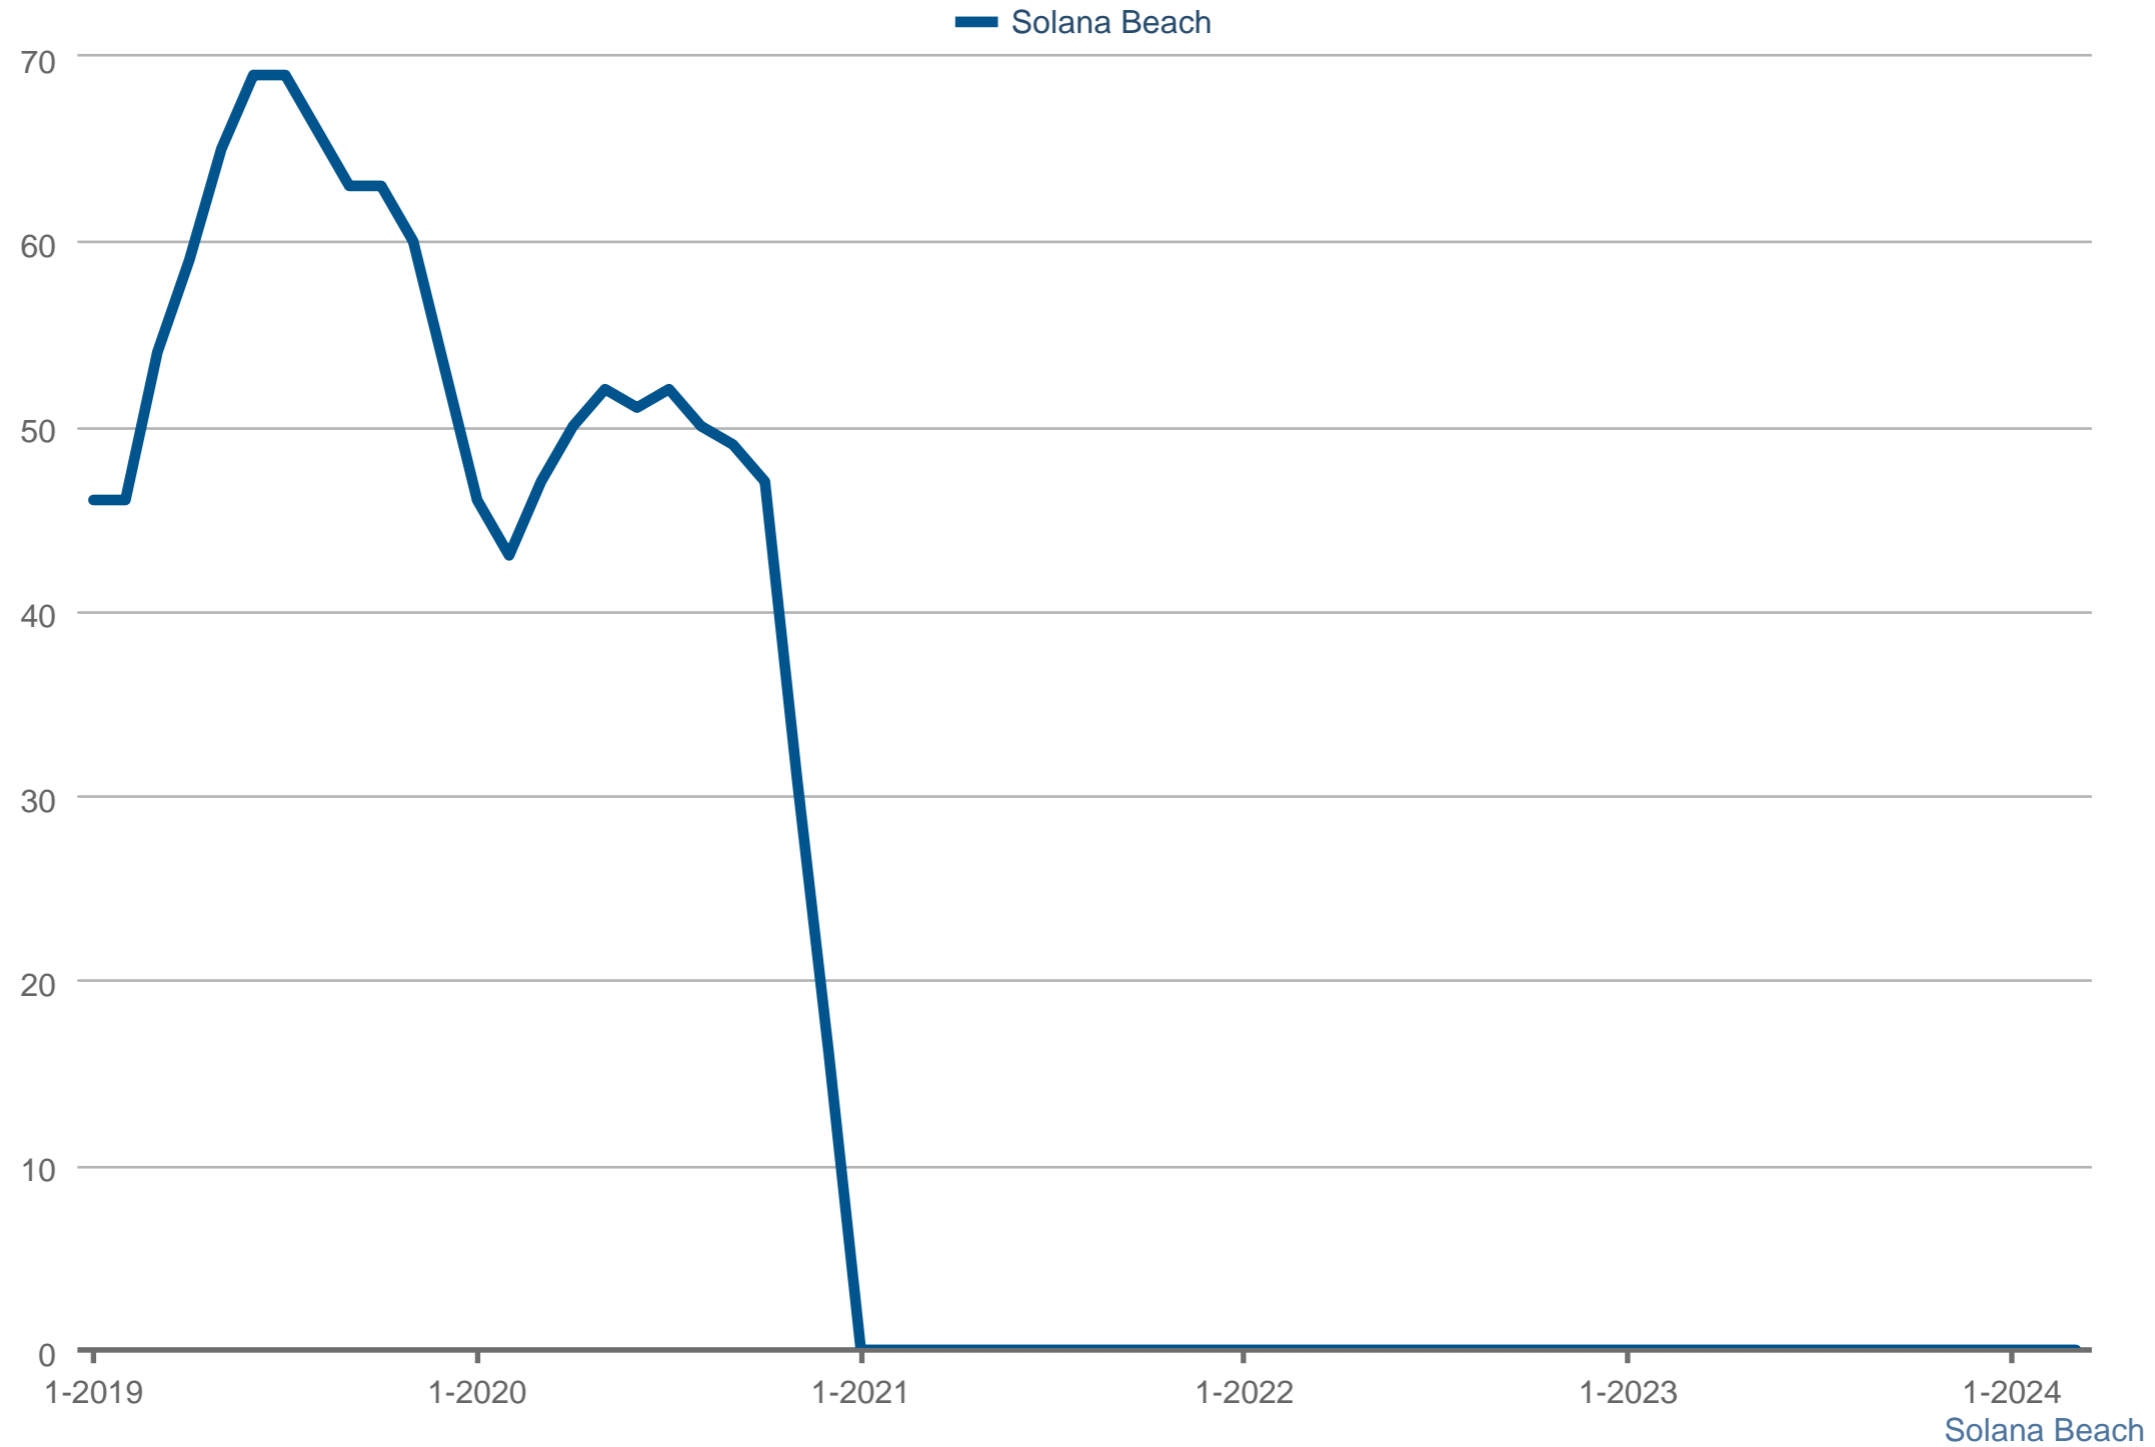

## Active Listings

Each data point is three months of activity. Data is from April 23, 2024.

All data from SPN®. Data deemed reliable but not guaranteed. InfoSparks © 2024 ShowingTime.