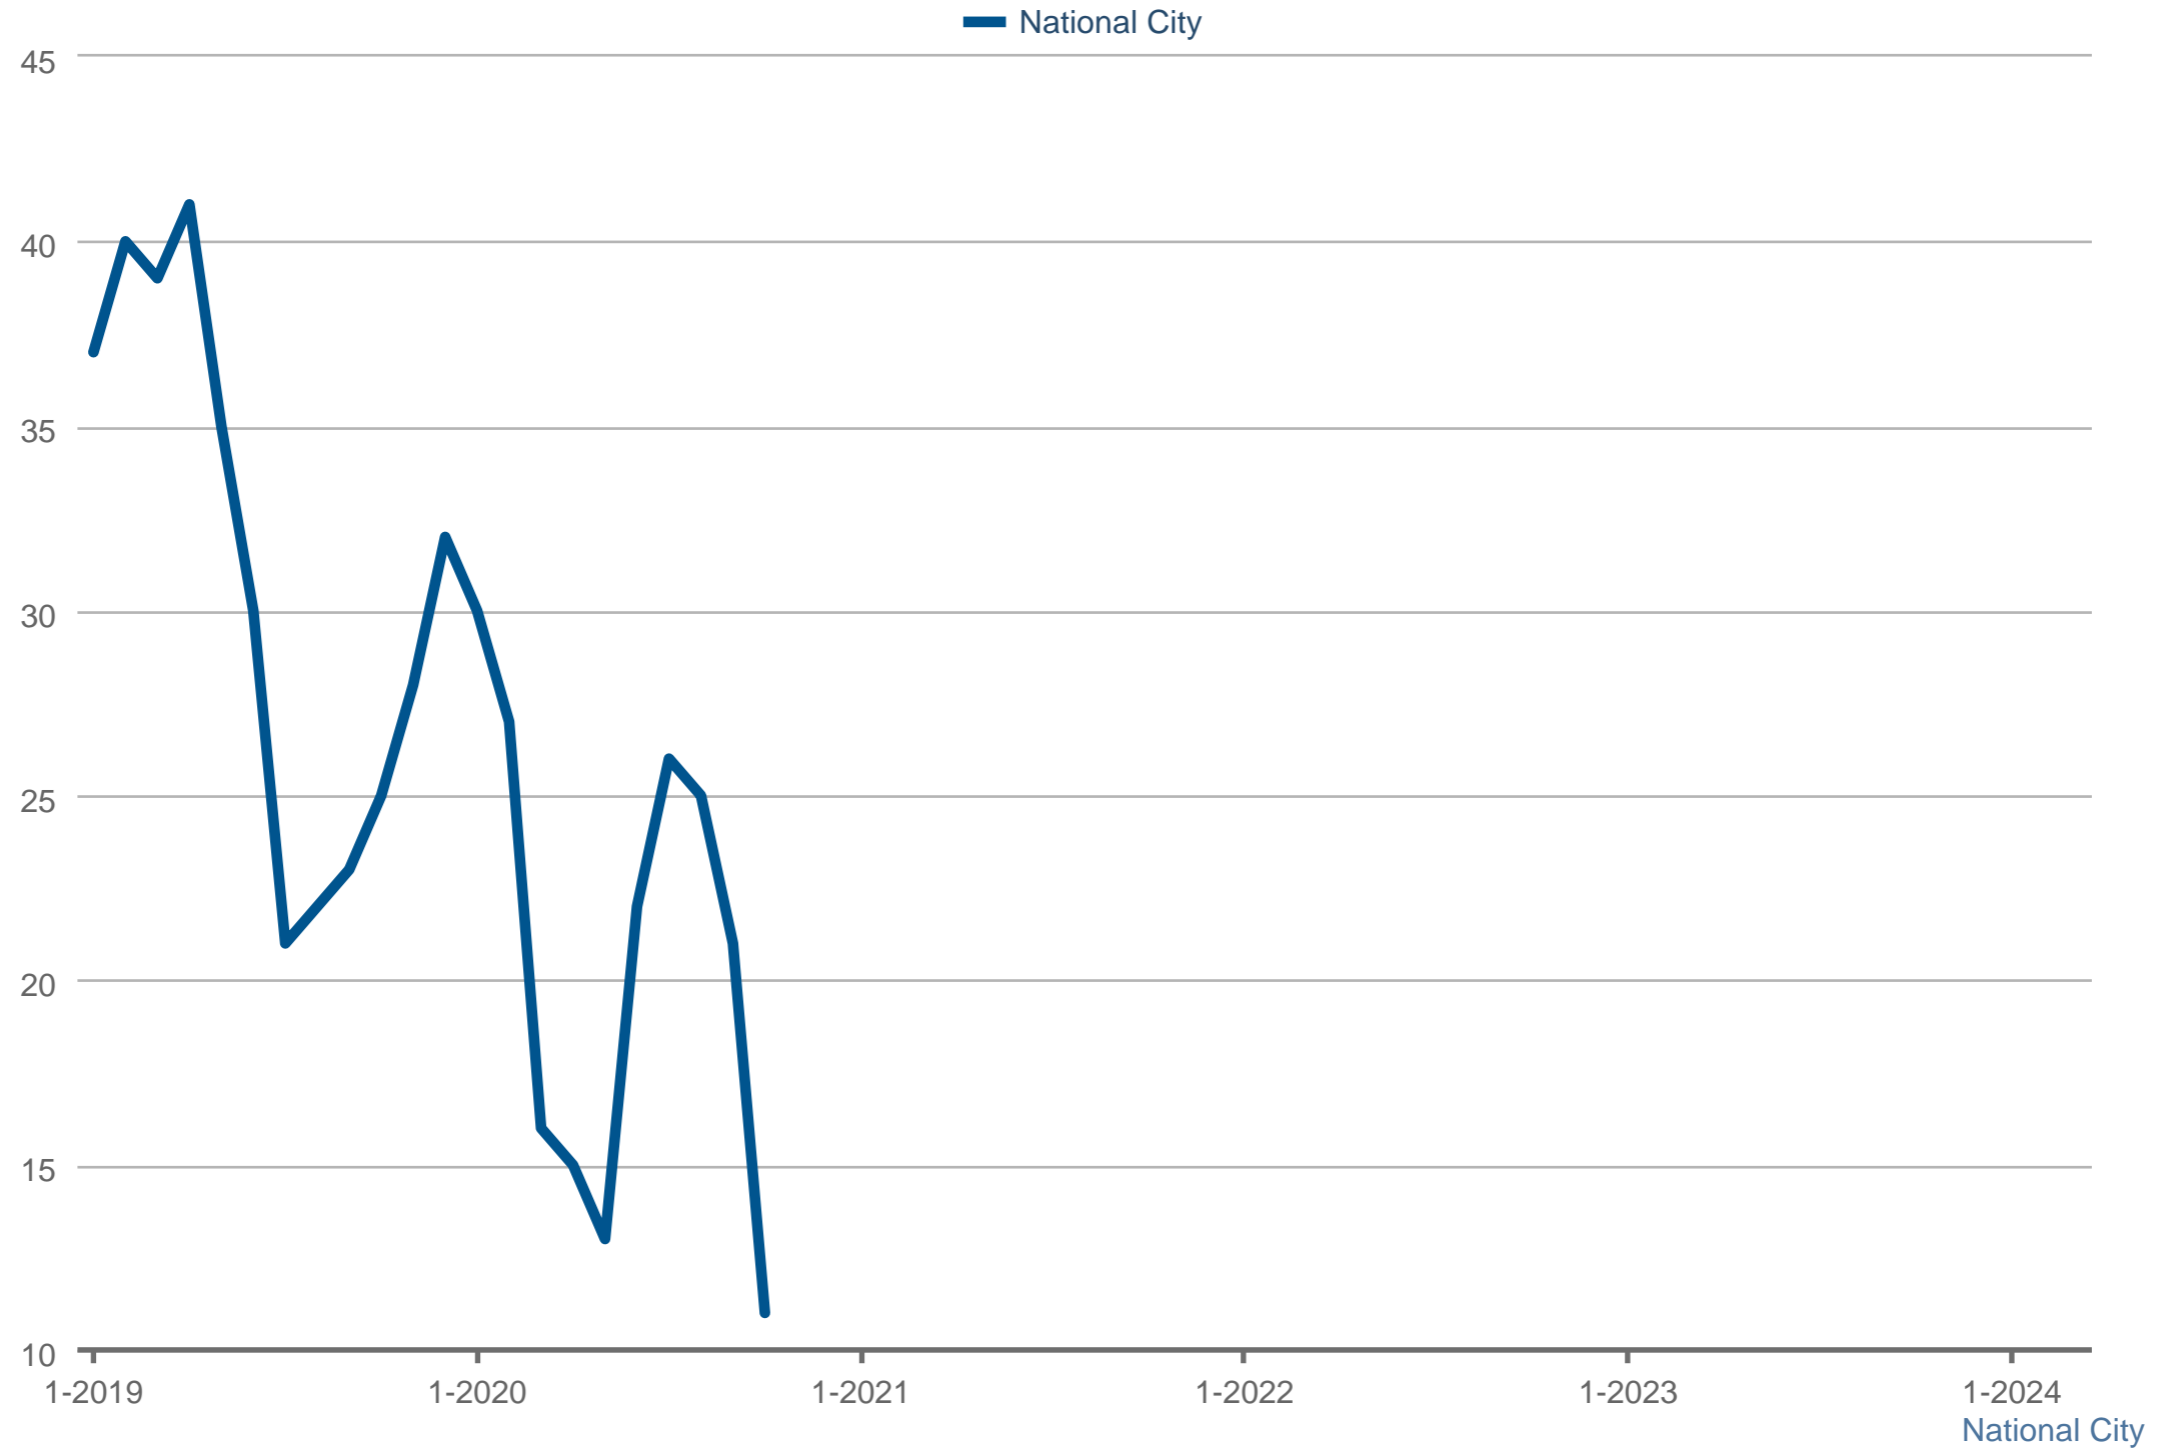

Steve Cardinalli (BRE Lic # CA 01323509)

Windermere Homes & Estates

Cell: 760-814-0248

www.cardinalli.com

Average Active Market Time

Each data point is three months of activity. Data is from April 25, 2024.