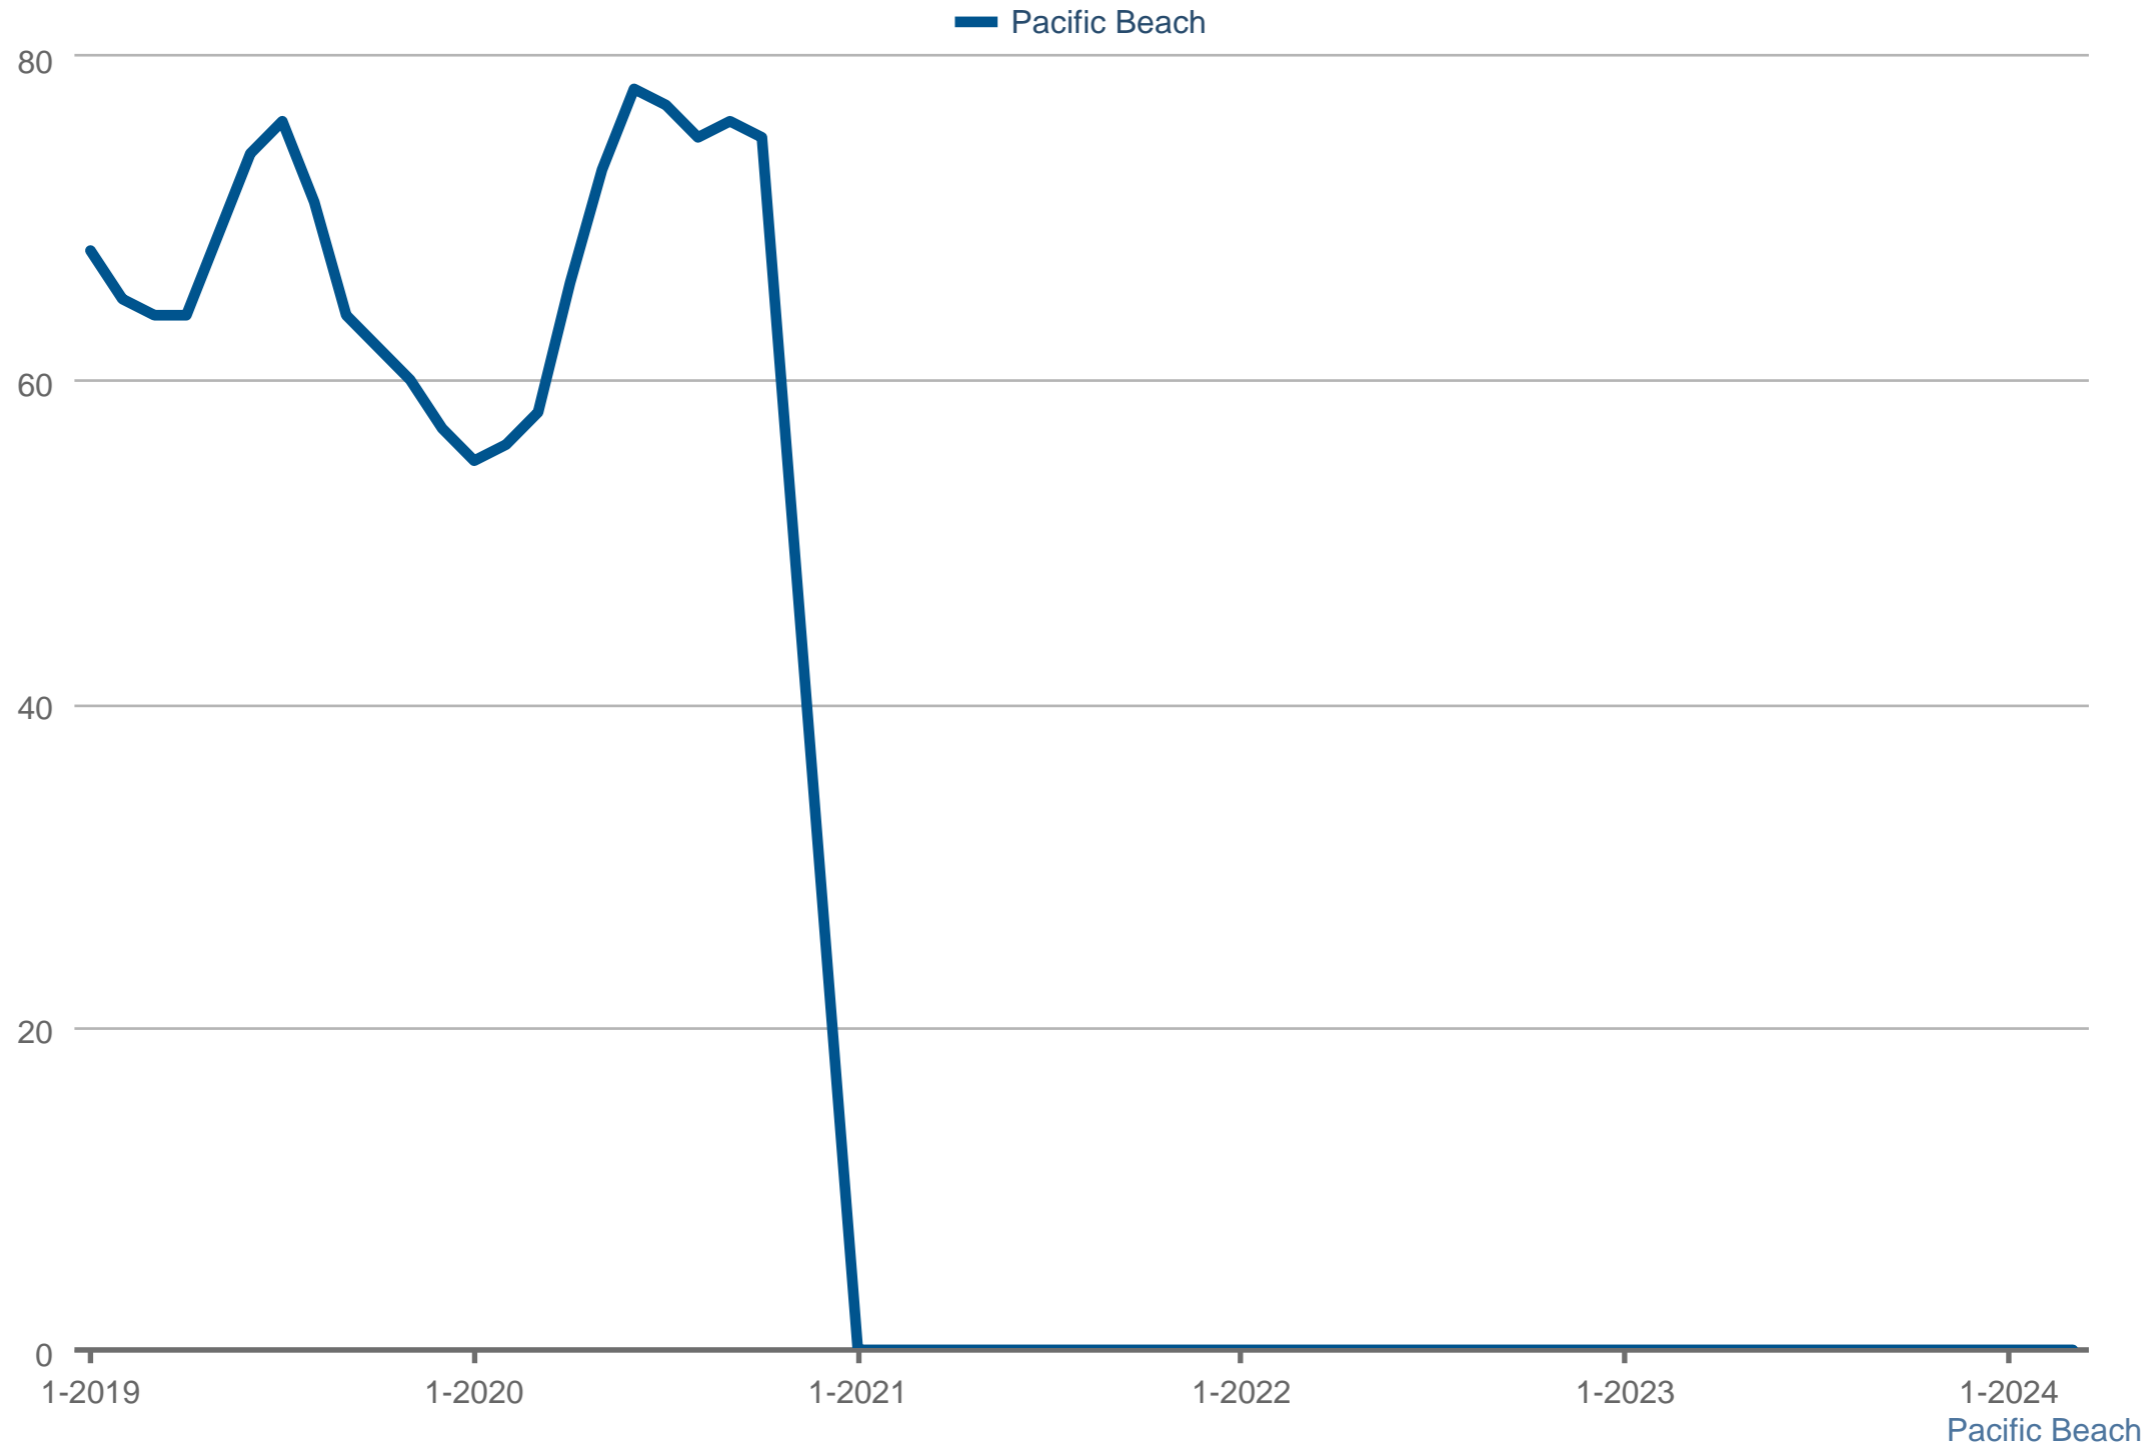

Steve Cardinalli (BRE Lic # CA 01323509)

Windermere Homes & Estates

Cell: 760-814-0248

www.cardinalli.com

Active Listings

Each data point is three months of activity. Data is from April 27, 2024.

All data from SPN®. Data deemed reliable but not guaranteed. InfoSparks © 2024 ShowingTime.