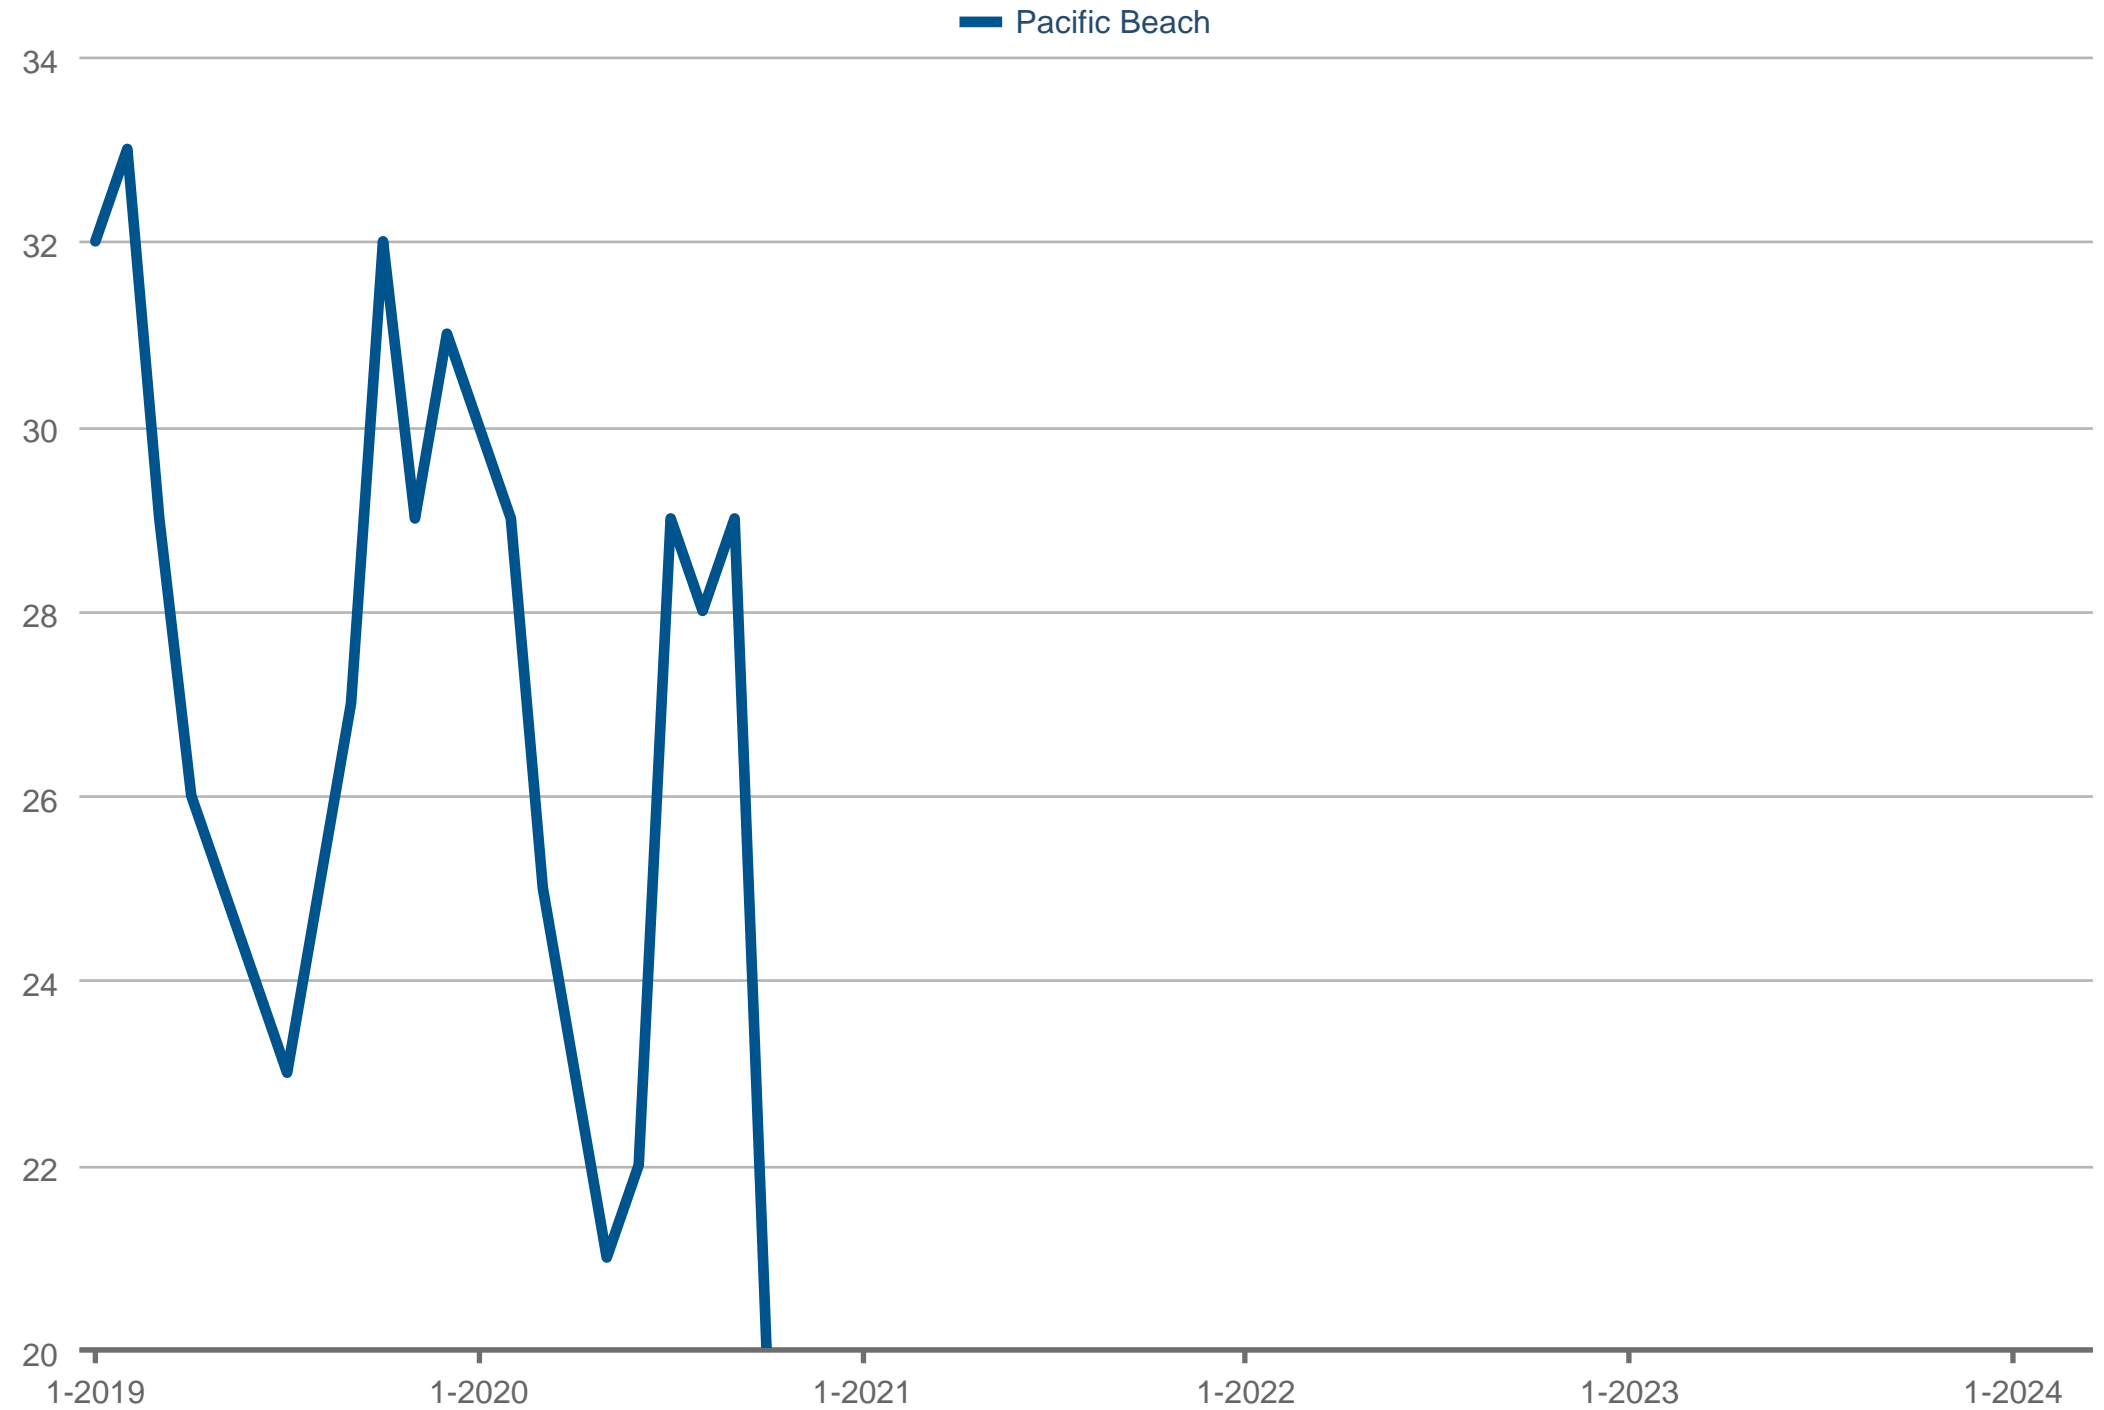

Steve Cardinalli (BRE Lic # CA 01323509)

Windermere Homes & Estates

Cell: 760-814-0248

www.cardinalli.com

Average Active Market Time

Pacific Beach

Each data point is three months of activity. Data is from April 25, 2024.