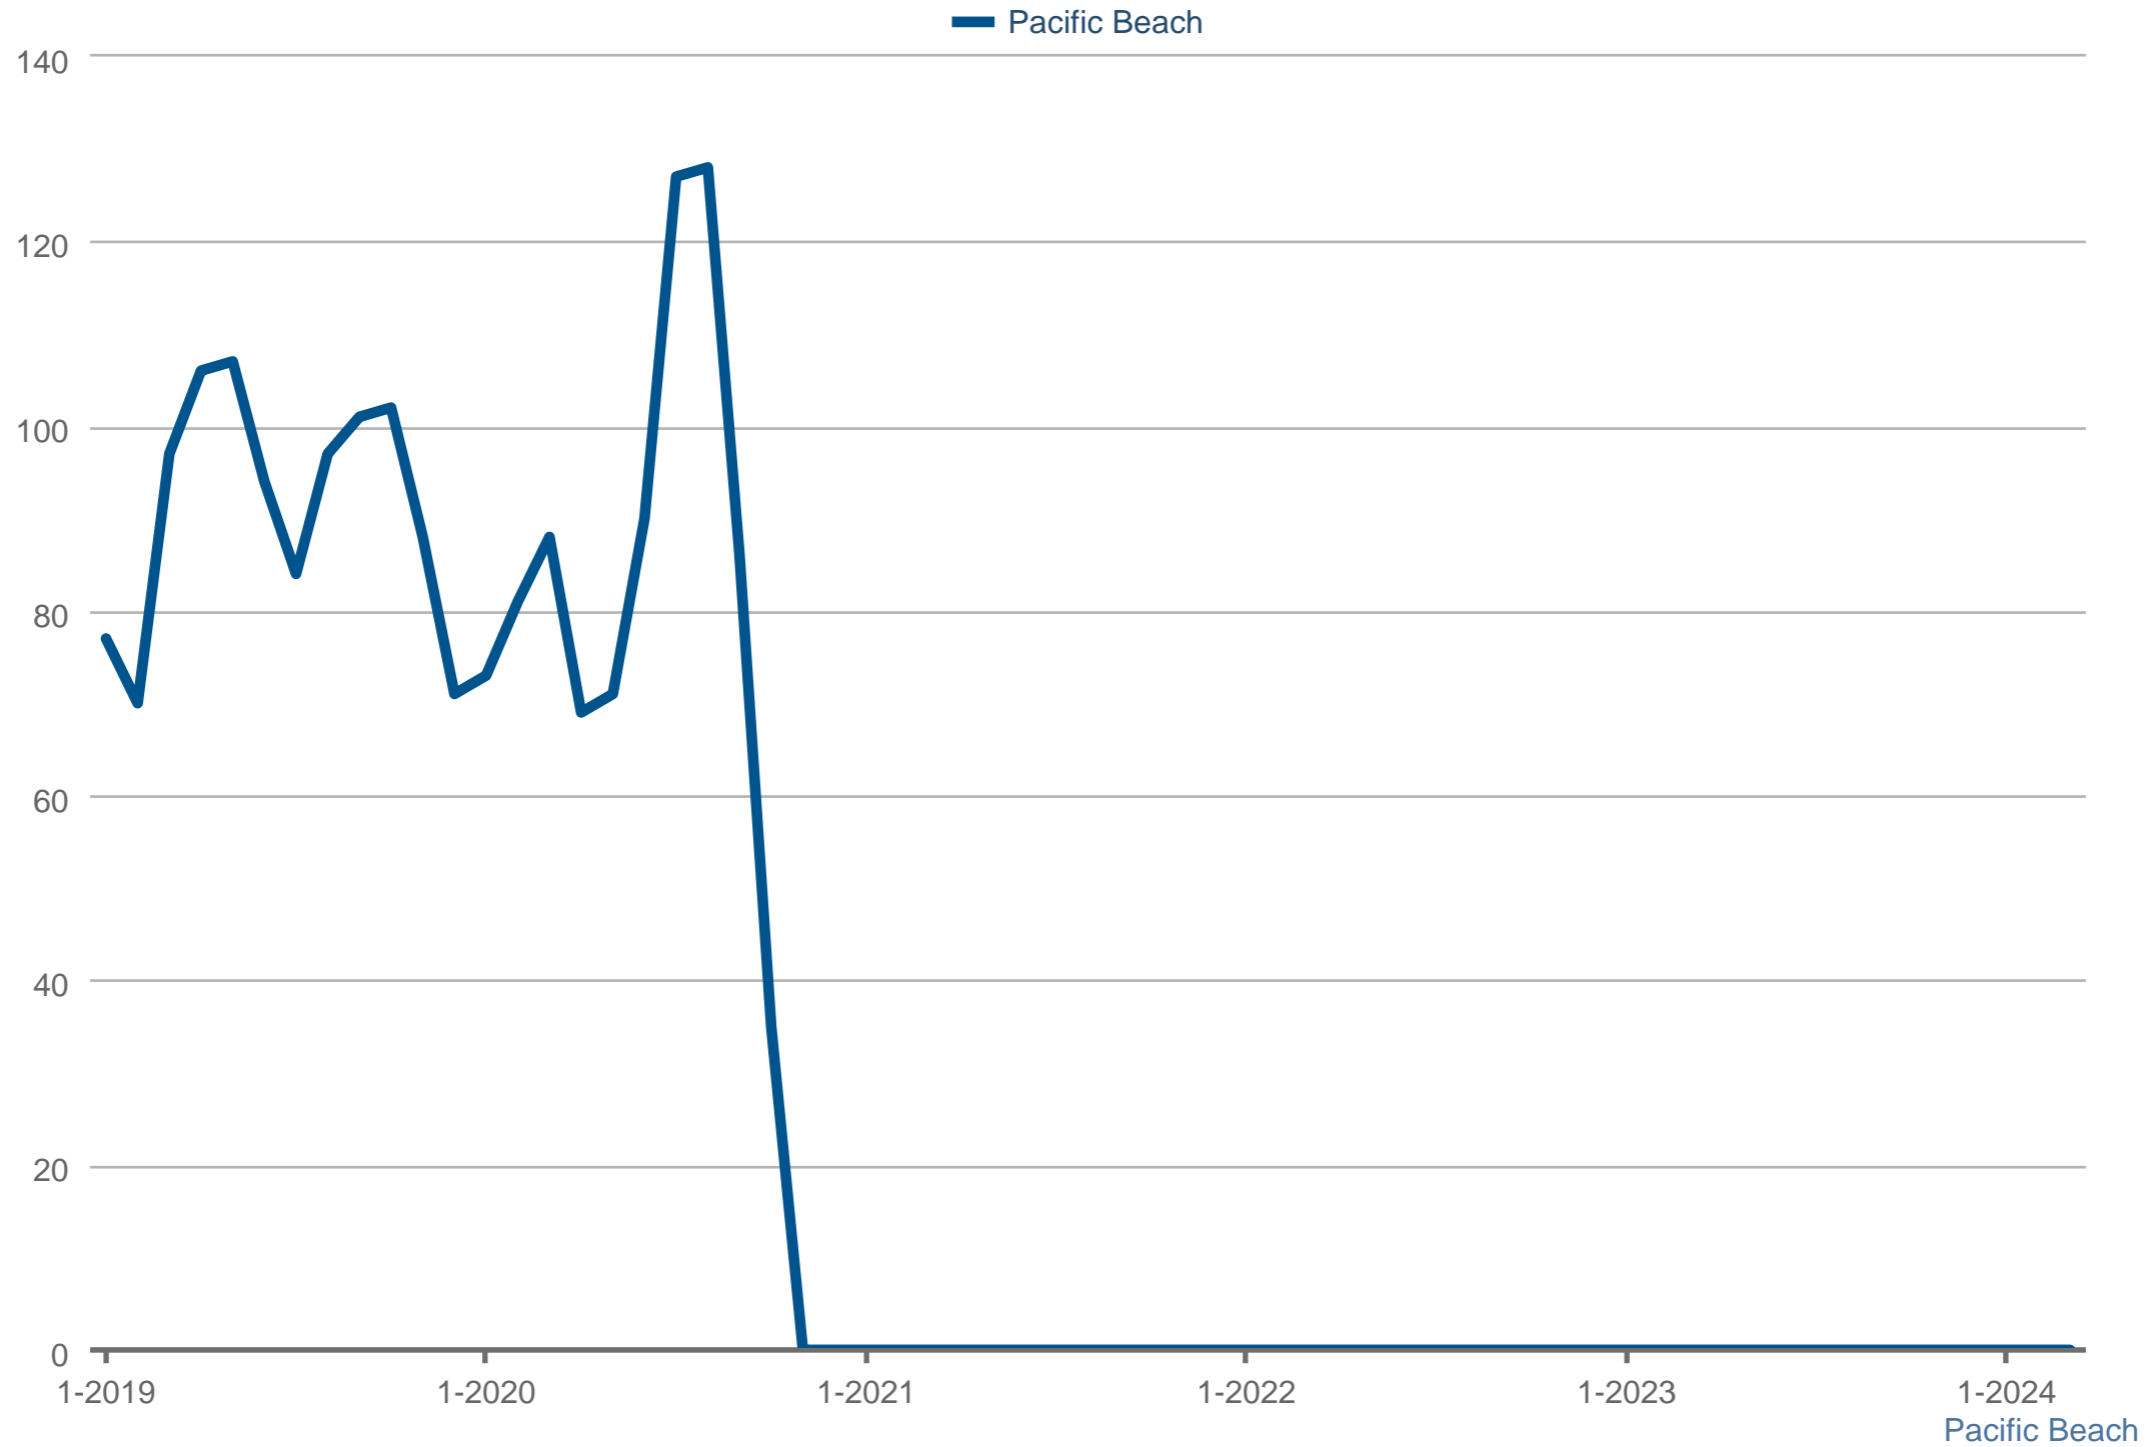

Steve Cardinalli (BRE Lic # CA 01323509)

Windermere Homes & Estates

Cell: 760-814-0248

www.cardinalli.com

Pending Sales

Each data point is three months of activity. Data is from April 19, 2024.

All data from SPN®. Data deemed reliable but not guaranteed. InfoSparks © 2024 ShowingTime.