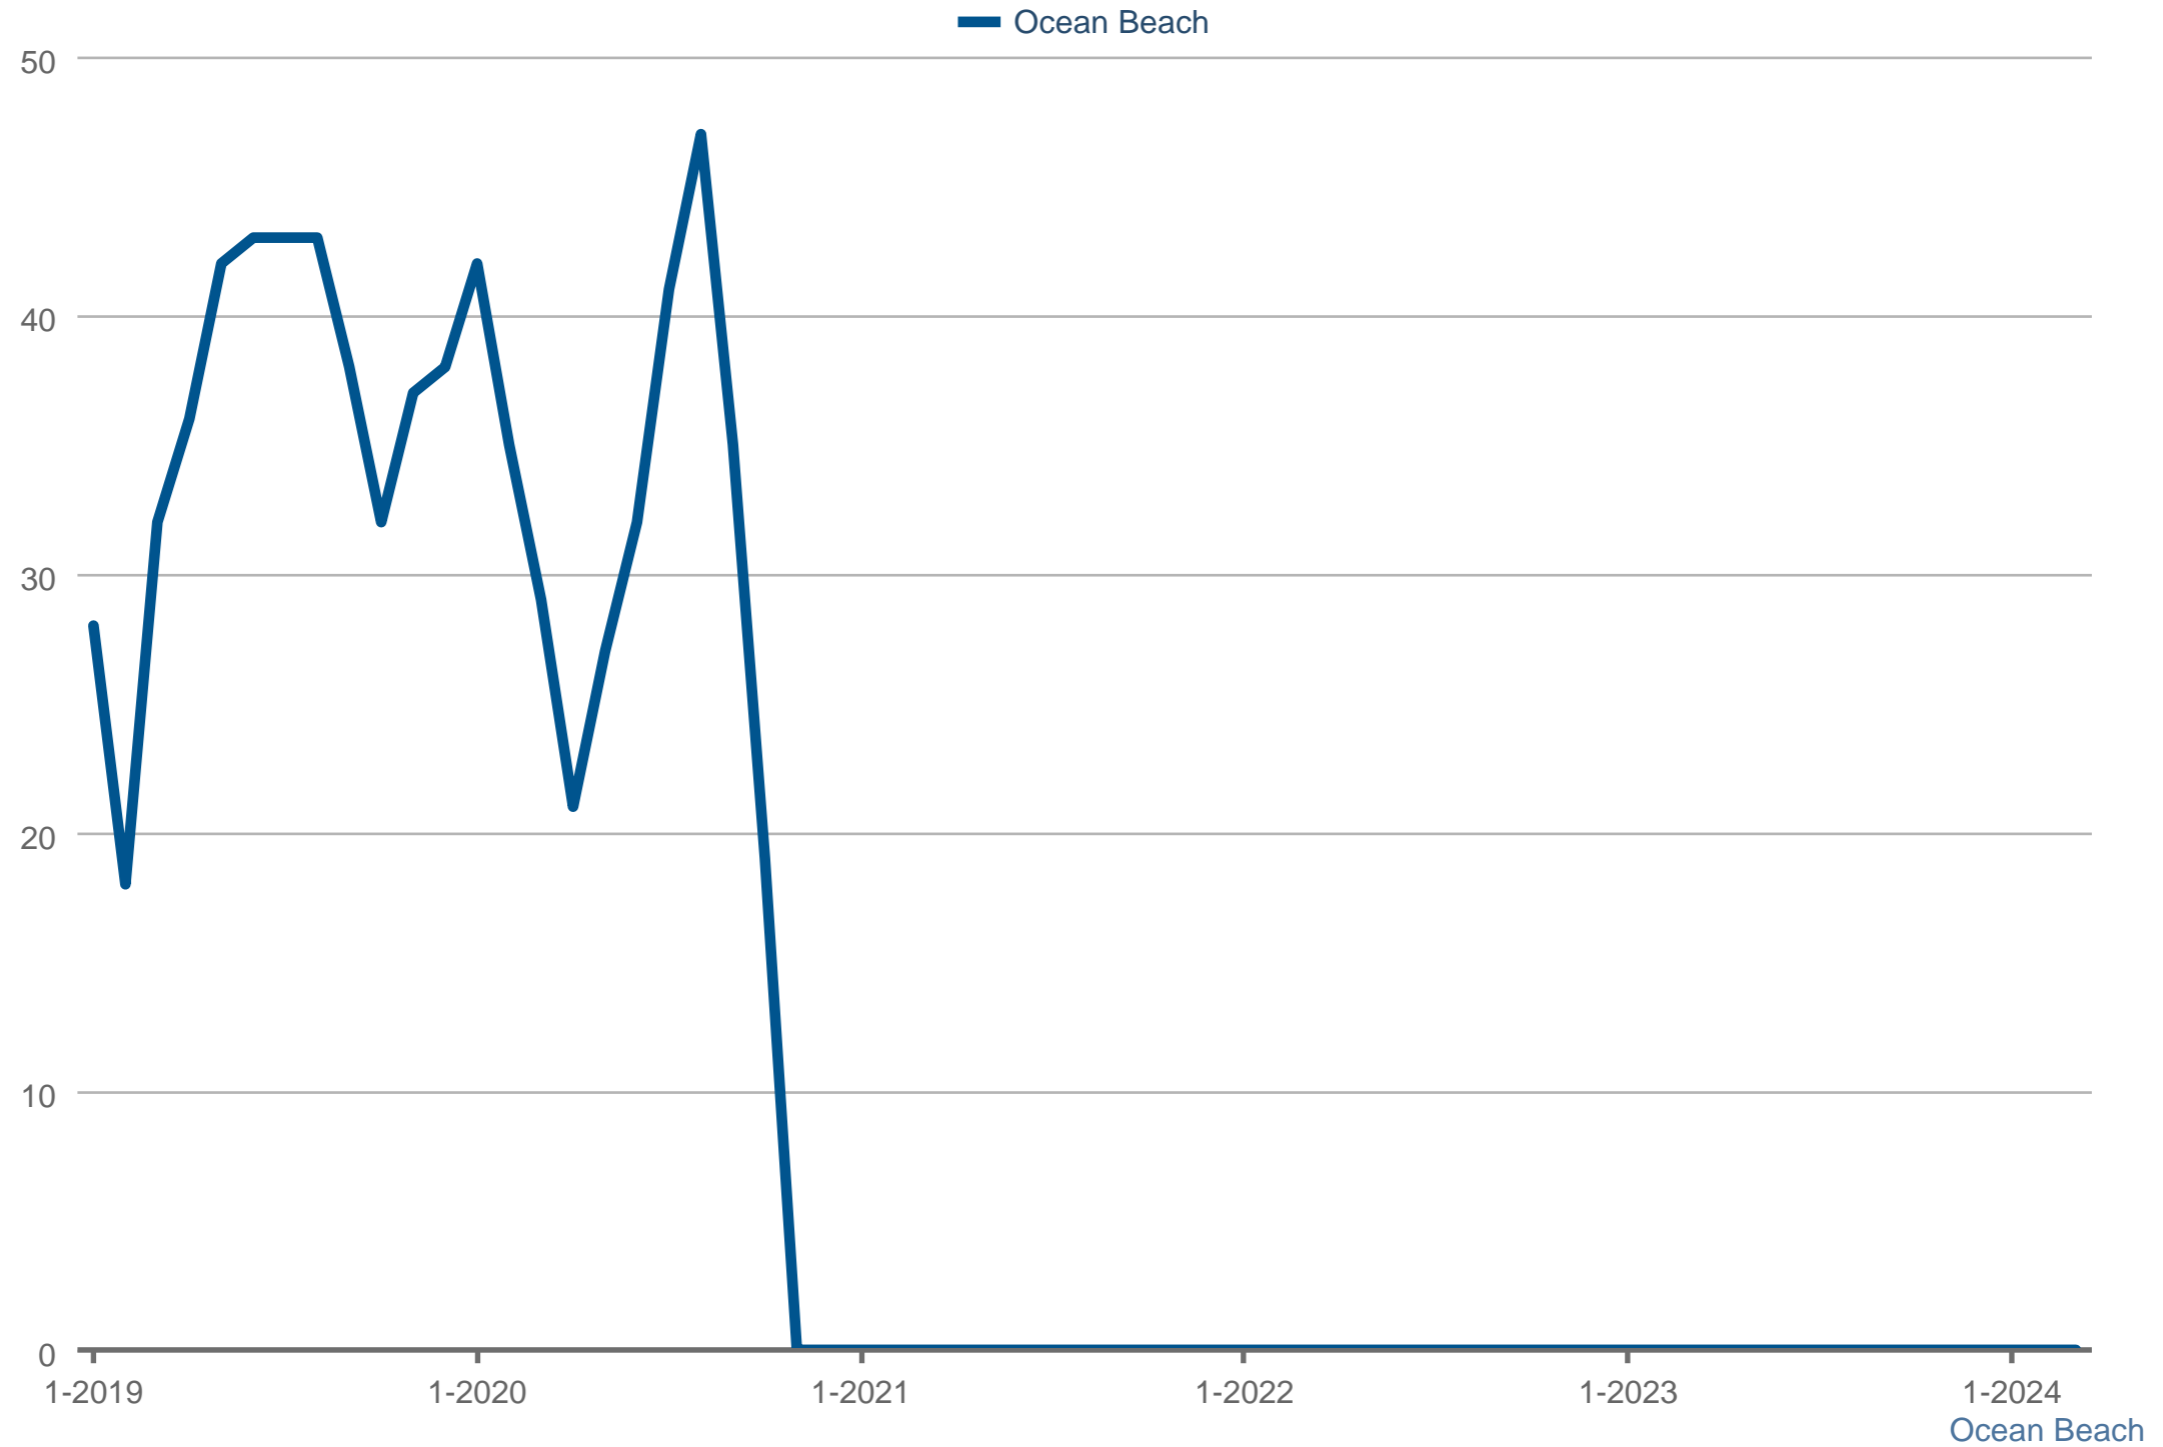

Steve Cardinalli (BRE Lic # CA 01323509)

Windermere Homes & Estates

Cell: 760-814-0248

www.cardinalli.com

Pending Sales

Each data point is three months of activity. Data is from April 20, 2024.

All data from SPN®. Data deemed reliable but not guaranteed. InfoSparks © 2024 ShowingTime.