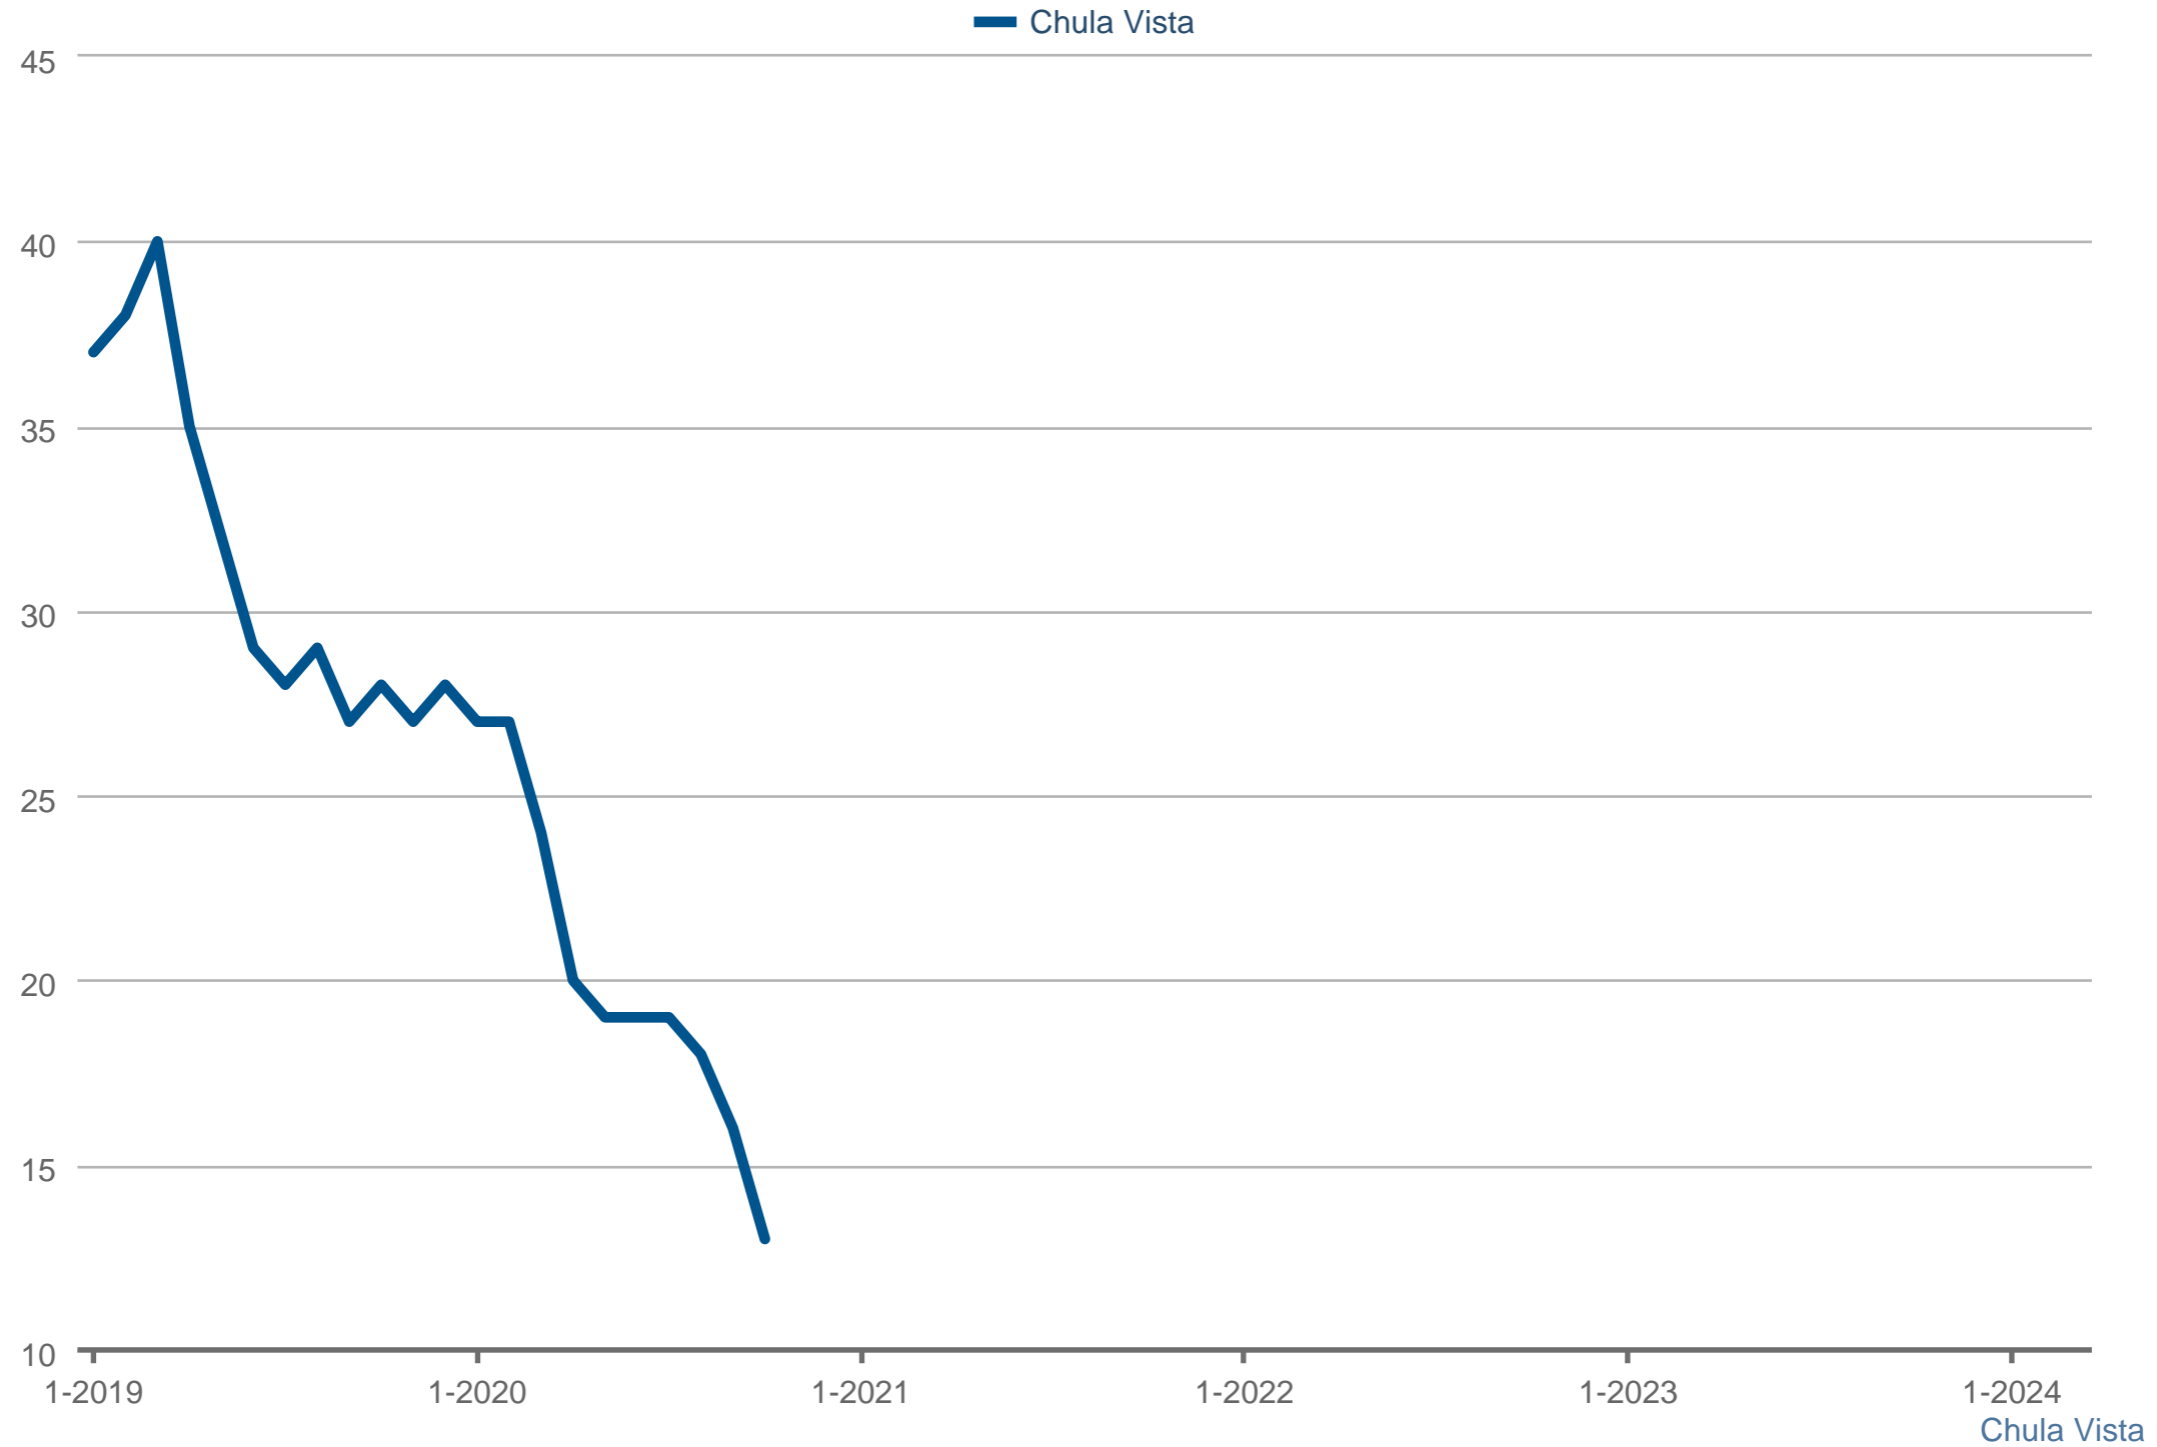

Steve Cardinalli (BRE Lic # CA 01323509)

Windermere Homes & Estates

Cell: 760-814-0248

www.cardinalli.com

Average Active Market Time

Each data point is three months of activity. Data is from April 25, 2024.