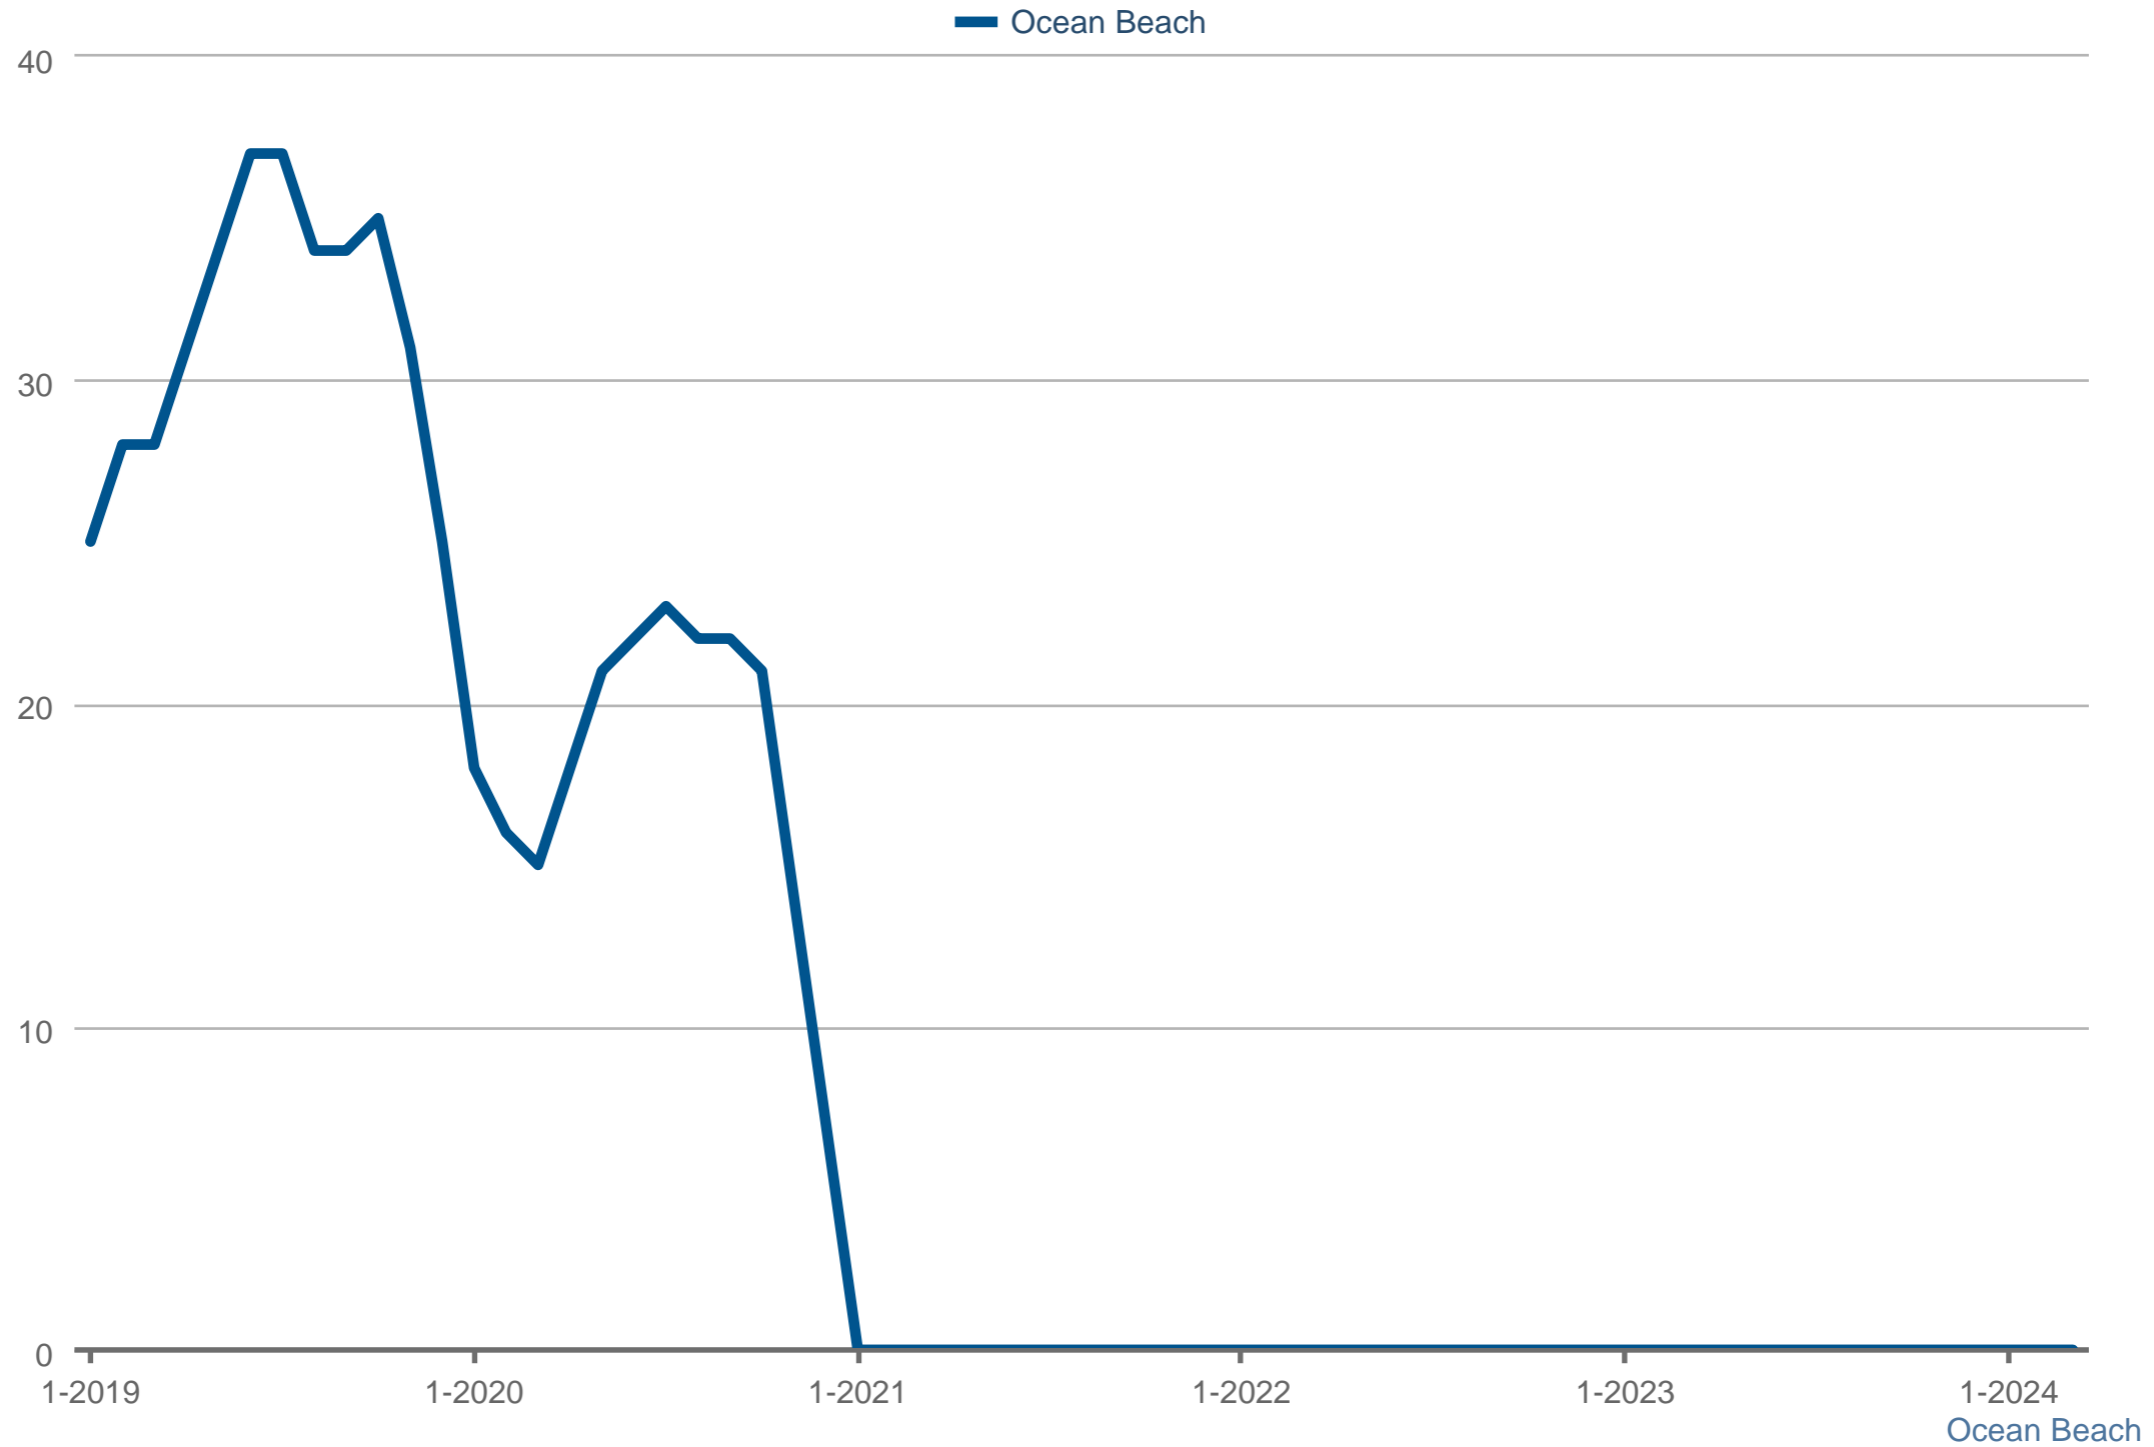

Steve Cardinalli (BRE Lic # CA 01323509)

Windermere Homes & Estates

Cell: 760-814-0248

www.cardinalli.com

Active Listings

Each data point is three months of activity. Data is from April 23, 2024.

All data from SPN®. Data deemed reliable but not guaranteed. InfoSparks © 2024 ShowingTime.