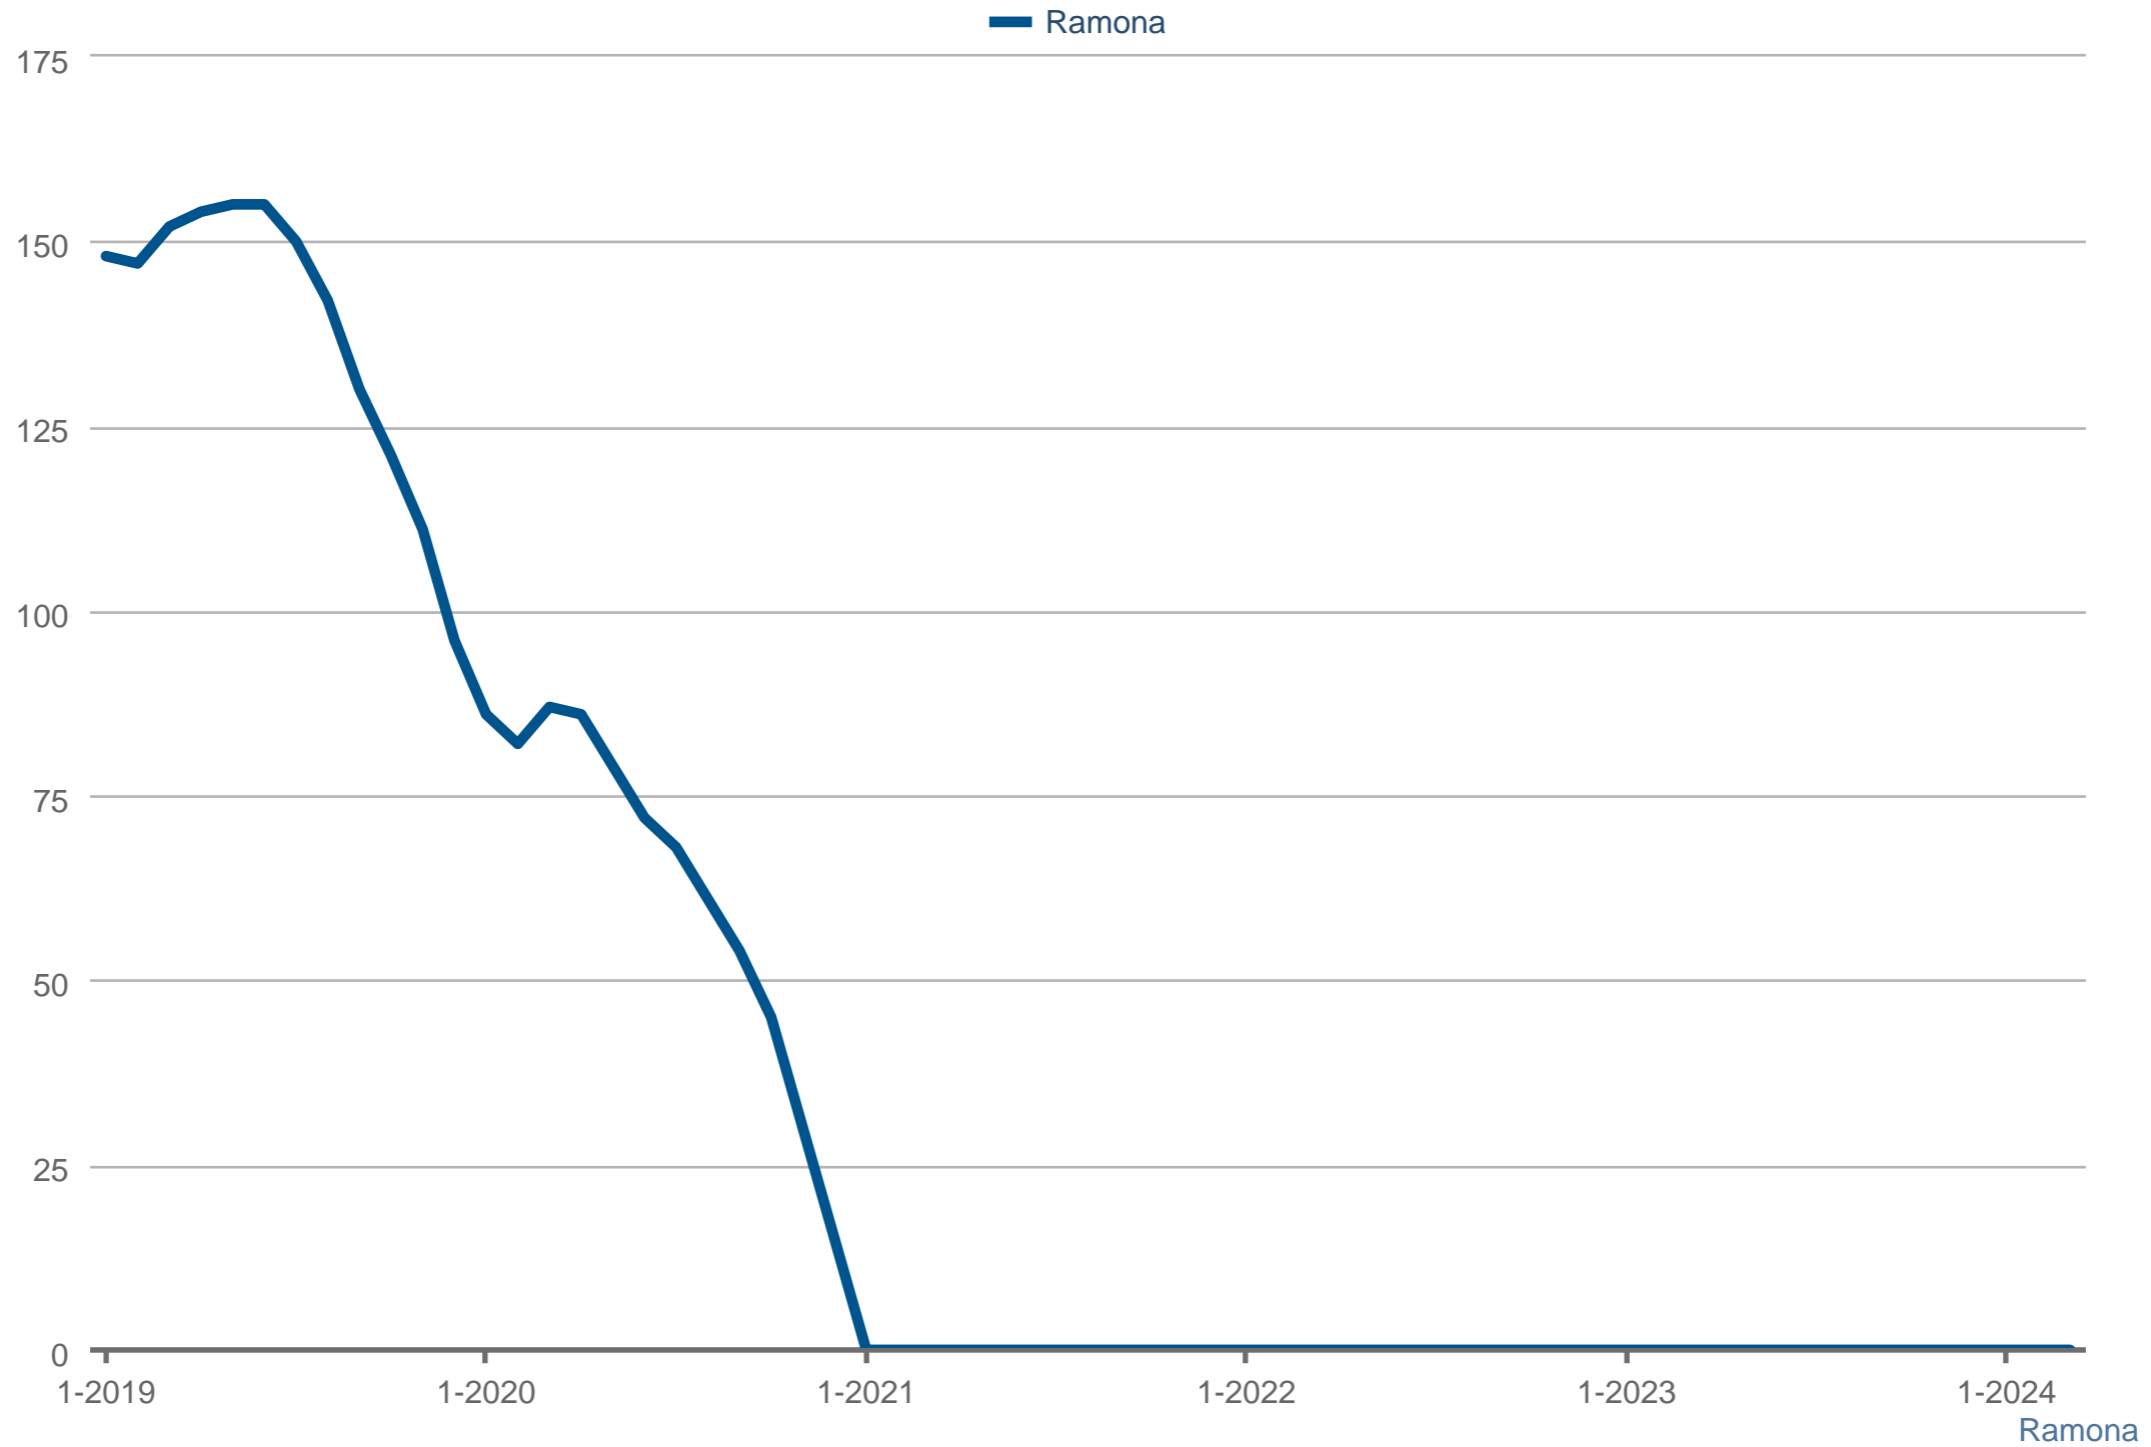

Steve Cardinalli (BRE Lic # CA 01323509)

Windermere Homes & Estates

Cell: 760-814-0248

www.cardinalli.com

Active Listings

Each data point is three months of activity. Data is from April 26, 2024.

All data from SPN®. Data deemed reliable but not guaranteed. InfoSparks © 2024 ShowingTime.