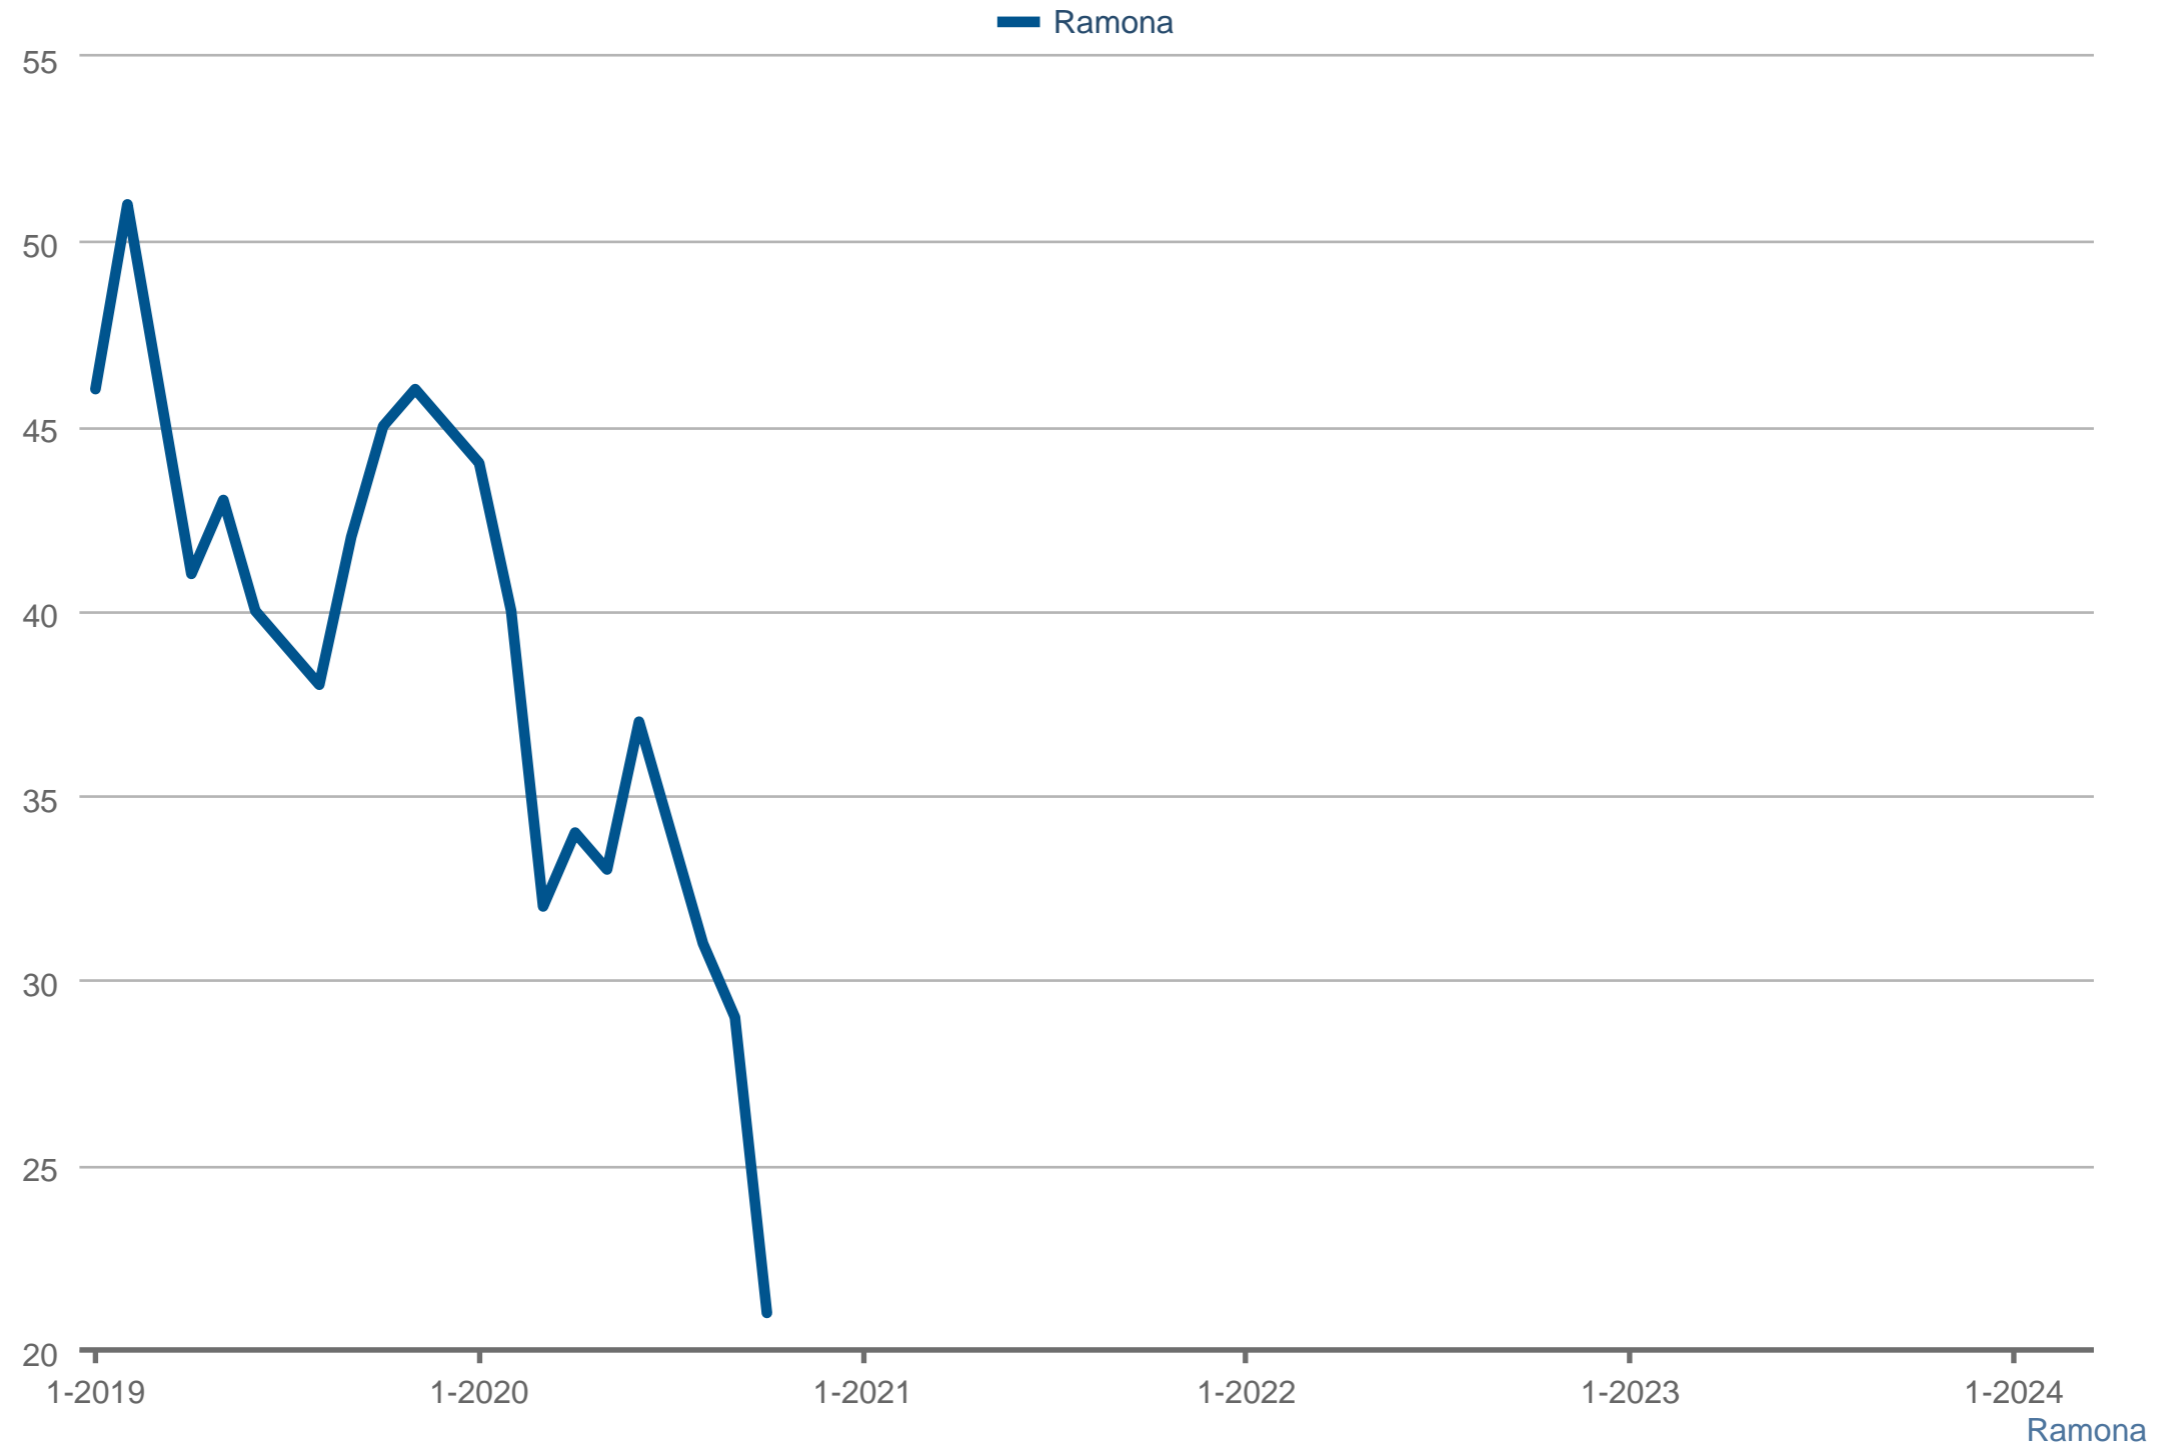

Steve Cardinalli (BRE Lic # CA 01323509)

Windermere Homes & Estates

Cell: 760-814-0248

www.cardinalli.com

Average Active Market Time

Each data point is three months of activity. Data is from April 26, 2024.