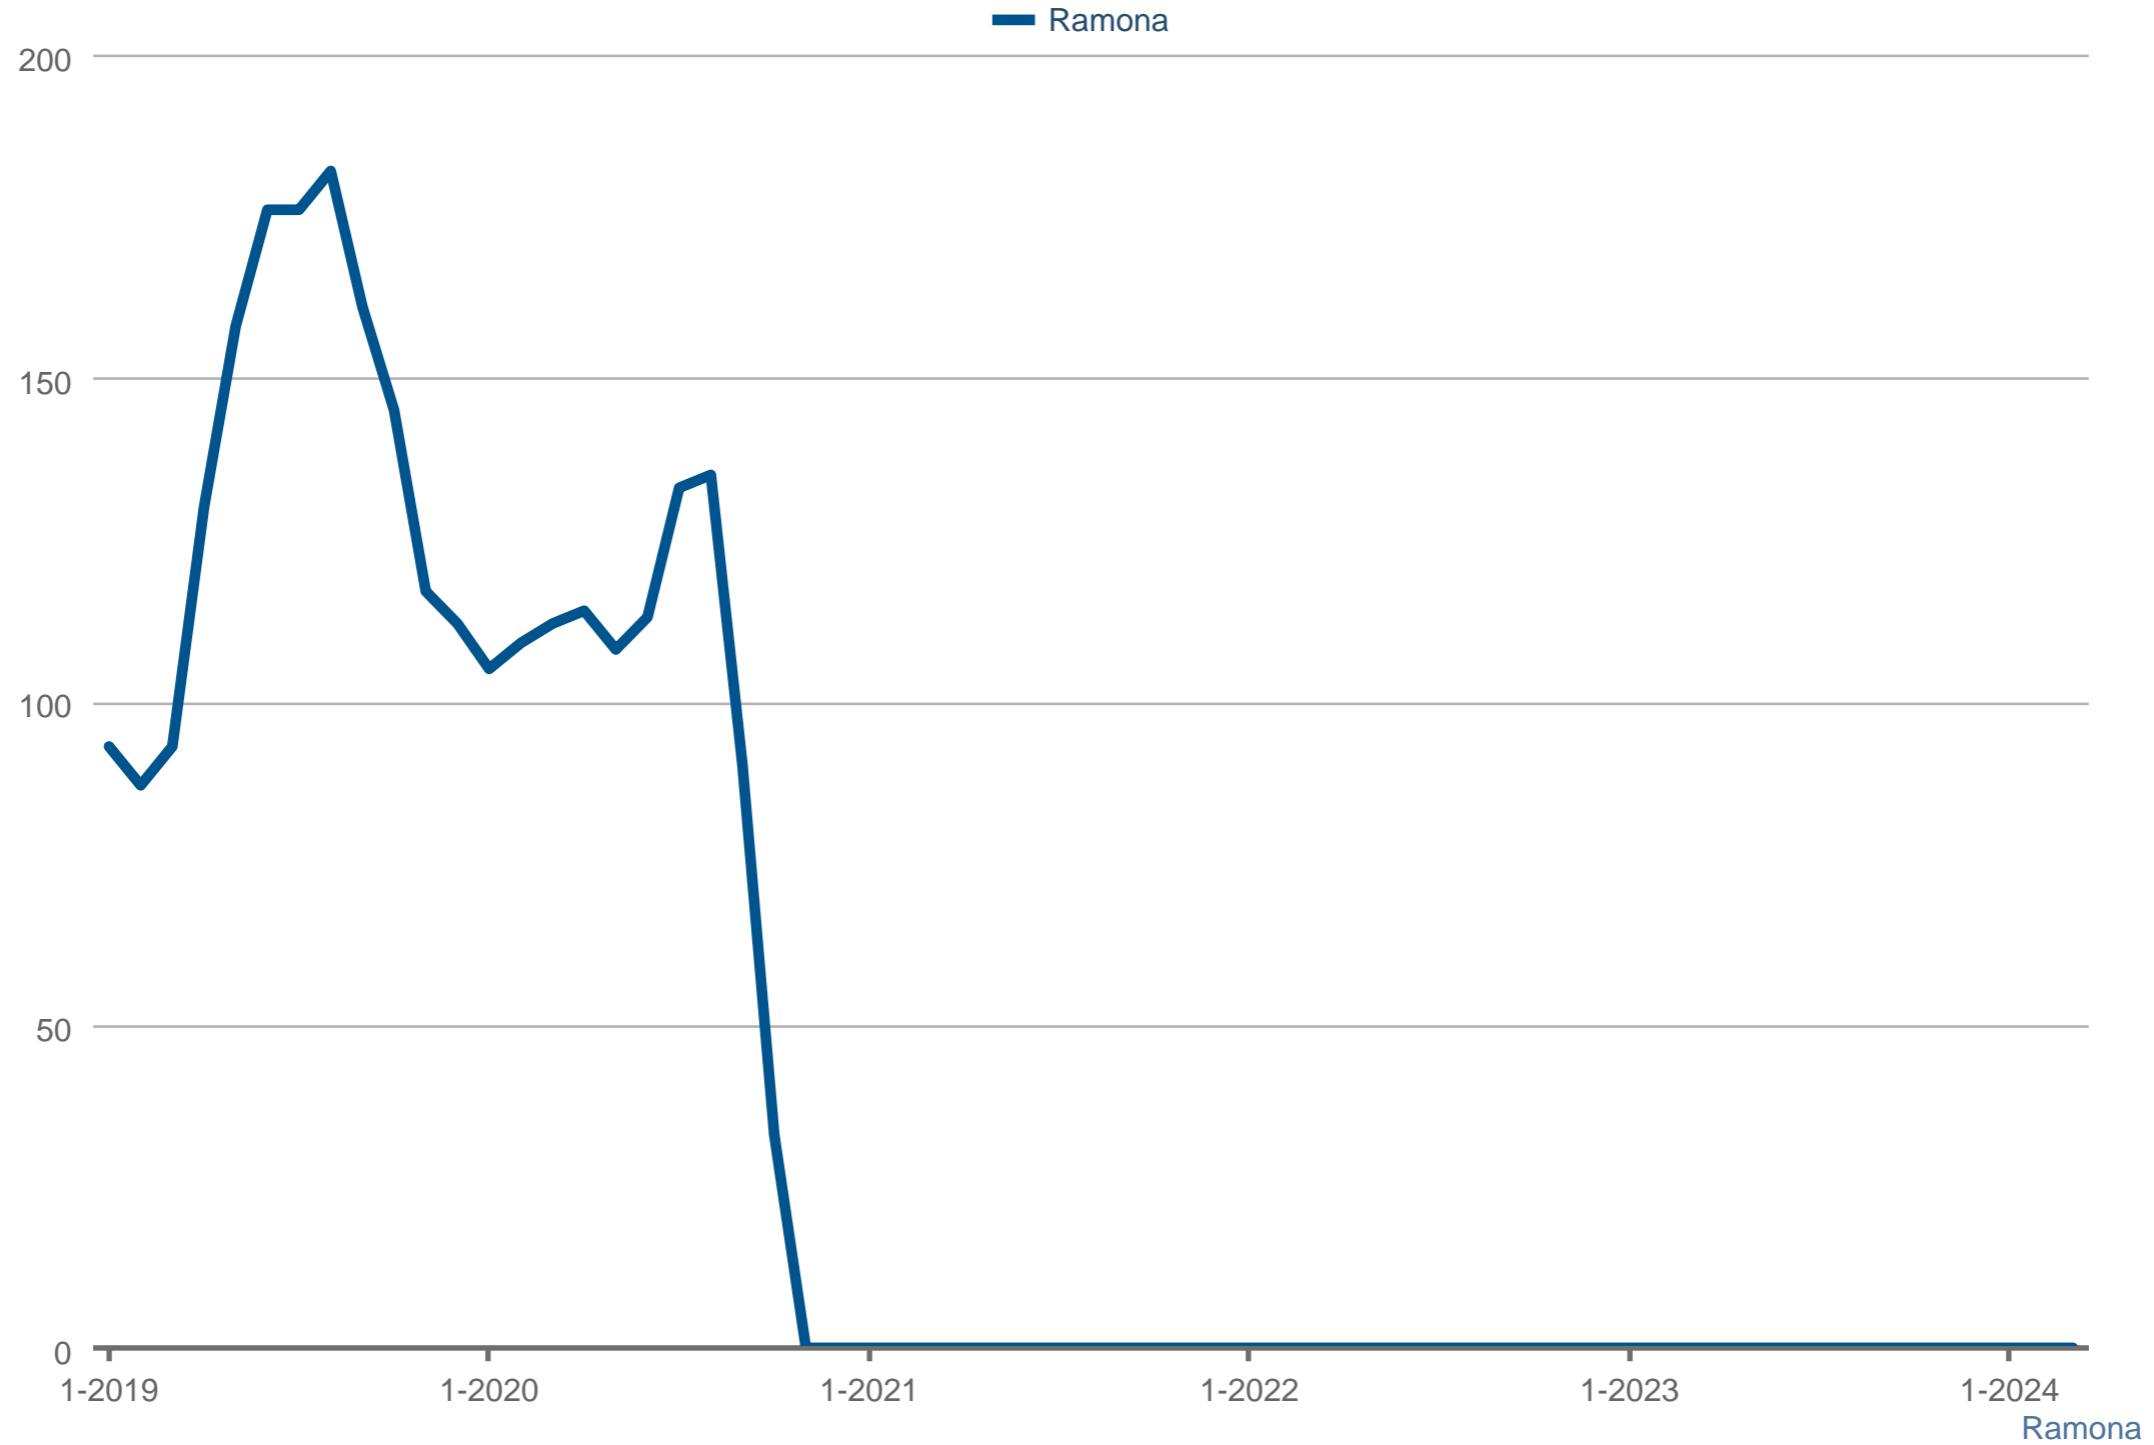

Steve Cardinalli (BRE Lic # CA 01323509)

Windermere Homes & Estates

Cell: 760-814-0248

www.cardinalli.com

Sold Listings

Each data point is three months of activity. Data is from April 25, 2024.

All data from SPN®. Data deemed reliable but not guaranteed. InfoSparks © 2024 ShowingTime.