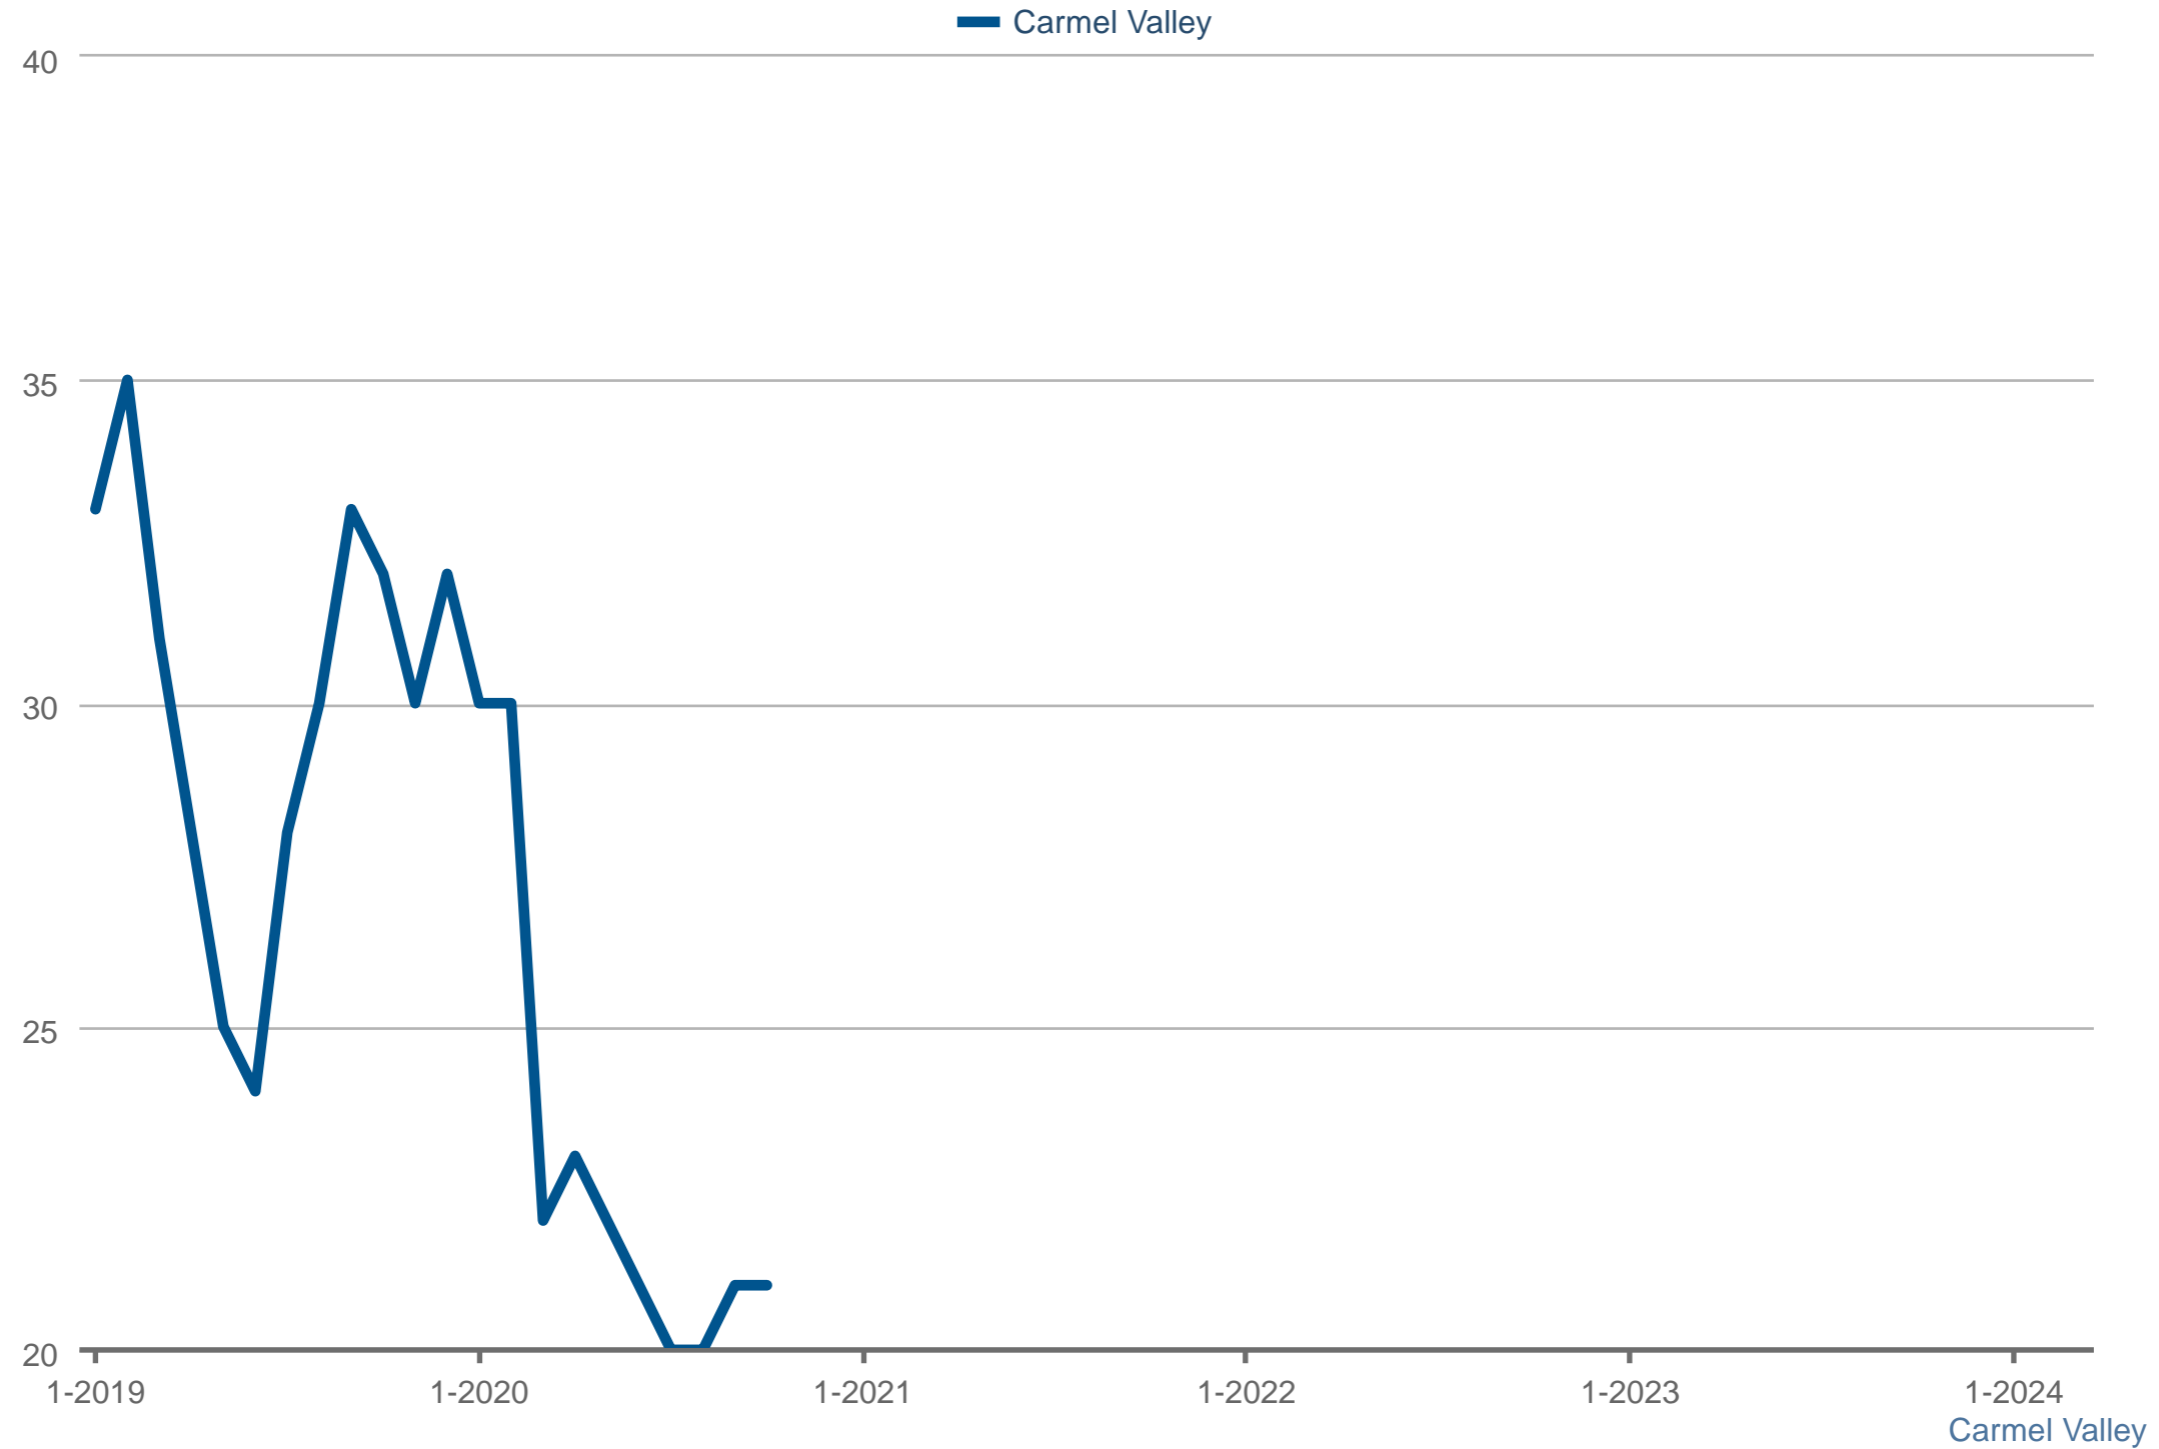

Steve Cardinalli (BRE Lic # CA 01323509)

Windermere Homes & Estates

Cell: 760-814-0248

www.cardinalli.com

Average Active Market Time

Each data point is three months of activity. Data is from April 23, 2024.