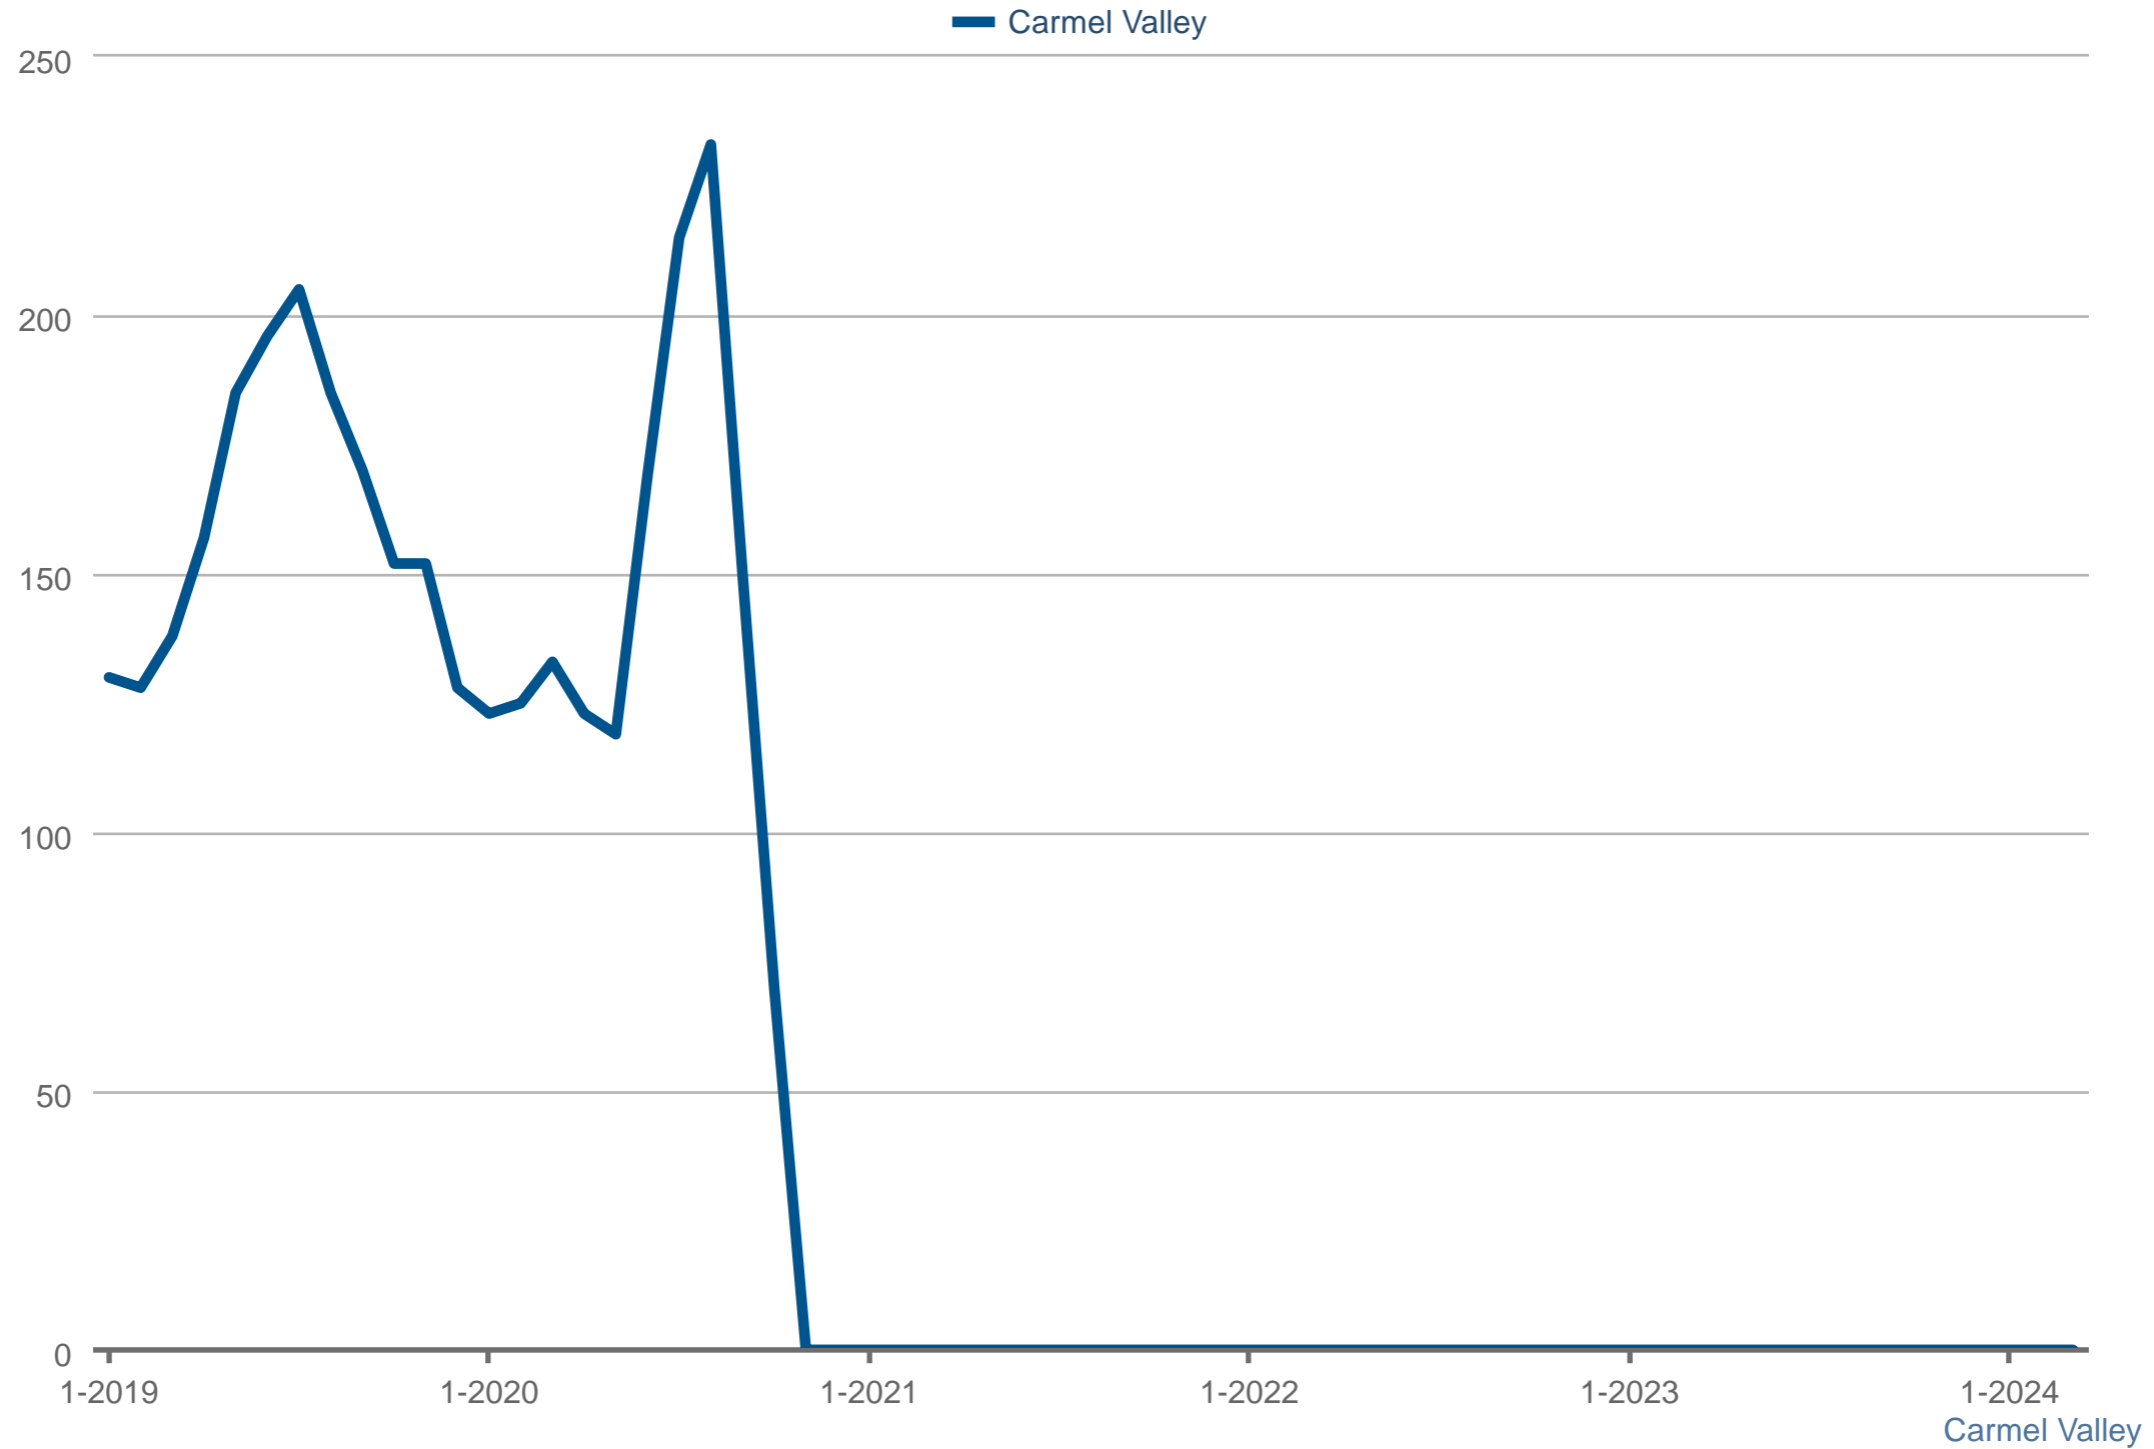

Steve Cardinalli (BRE Lic # CA 01323509)

Windermere Homes & Estates

Cell: 760-814-0248

www.cardinalli.com

Pending Sales

Each data point is three months of activity. Data is from April 26, 2024.

All data from SPN®. Data deemed reliable but not guaranteed. InfoSparks © 2024 ShowingTime.