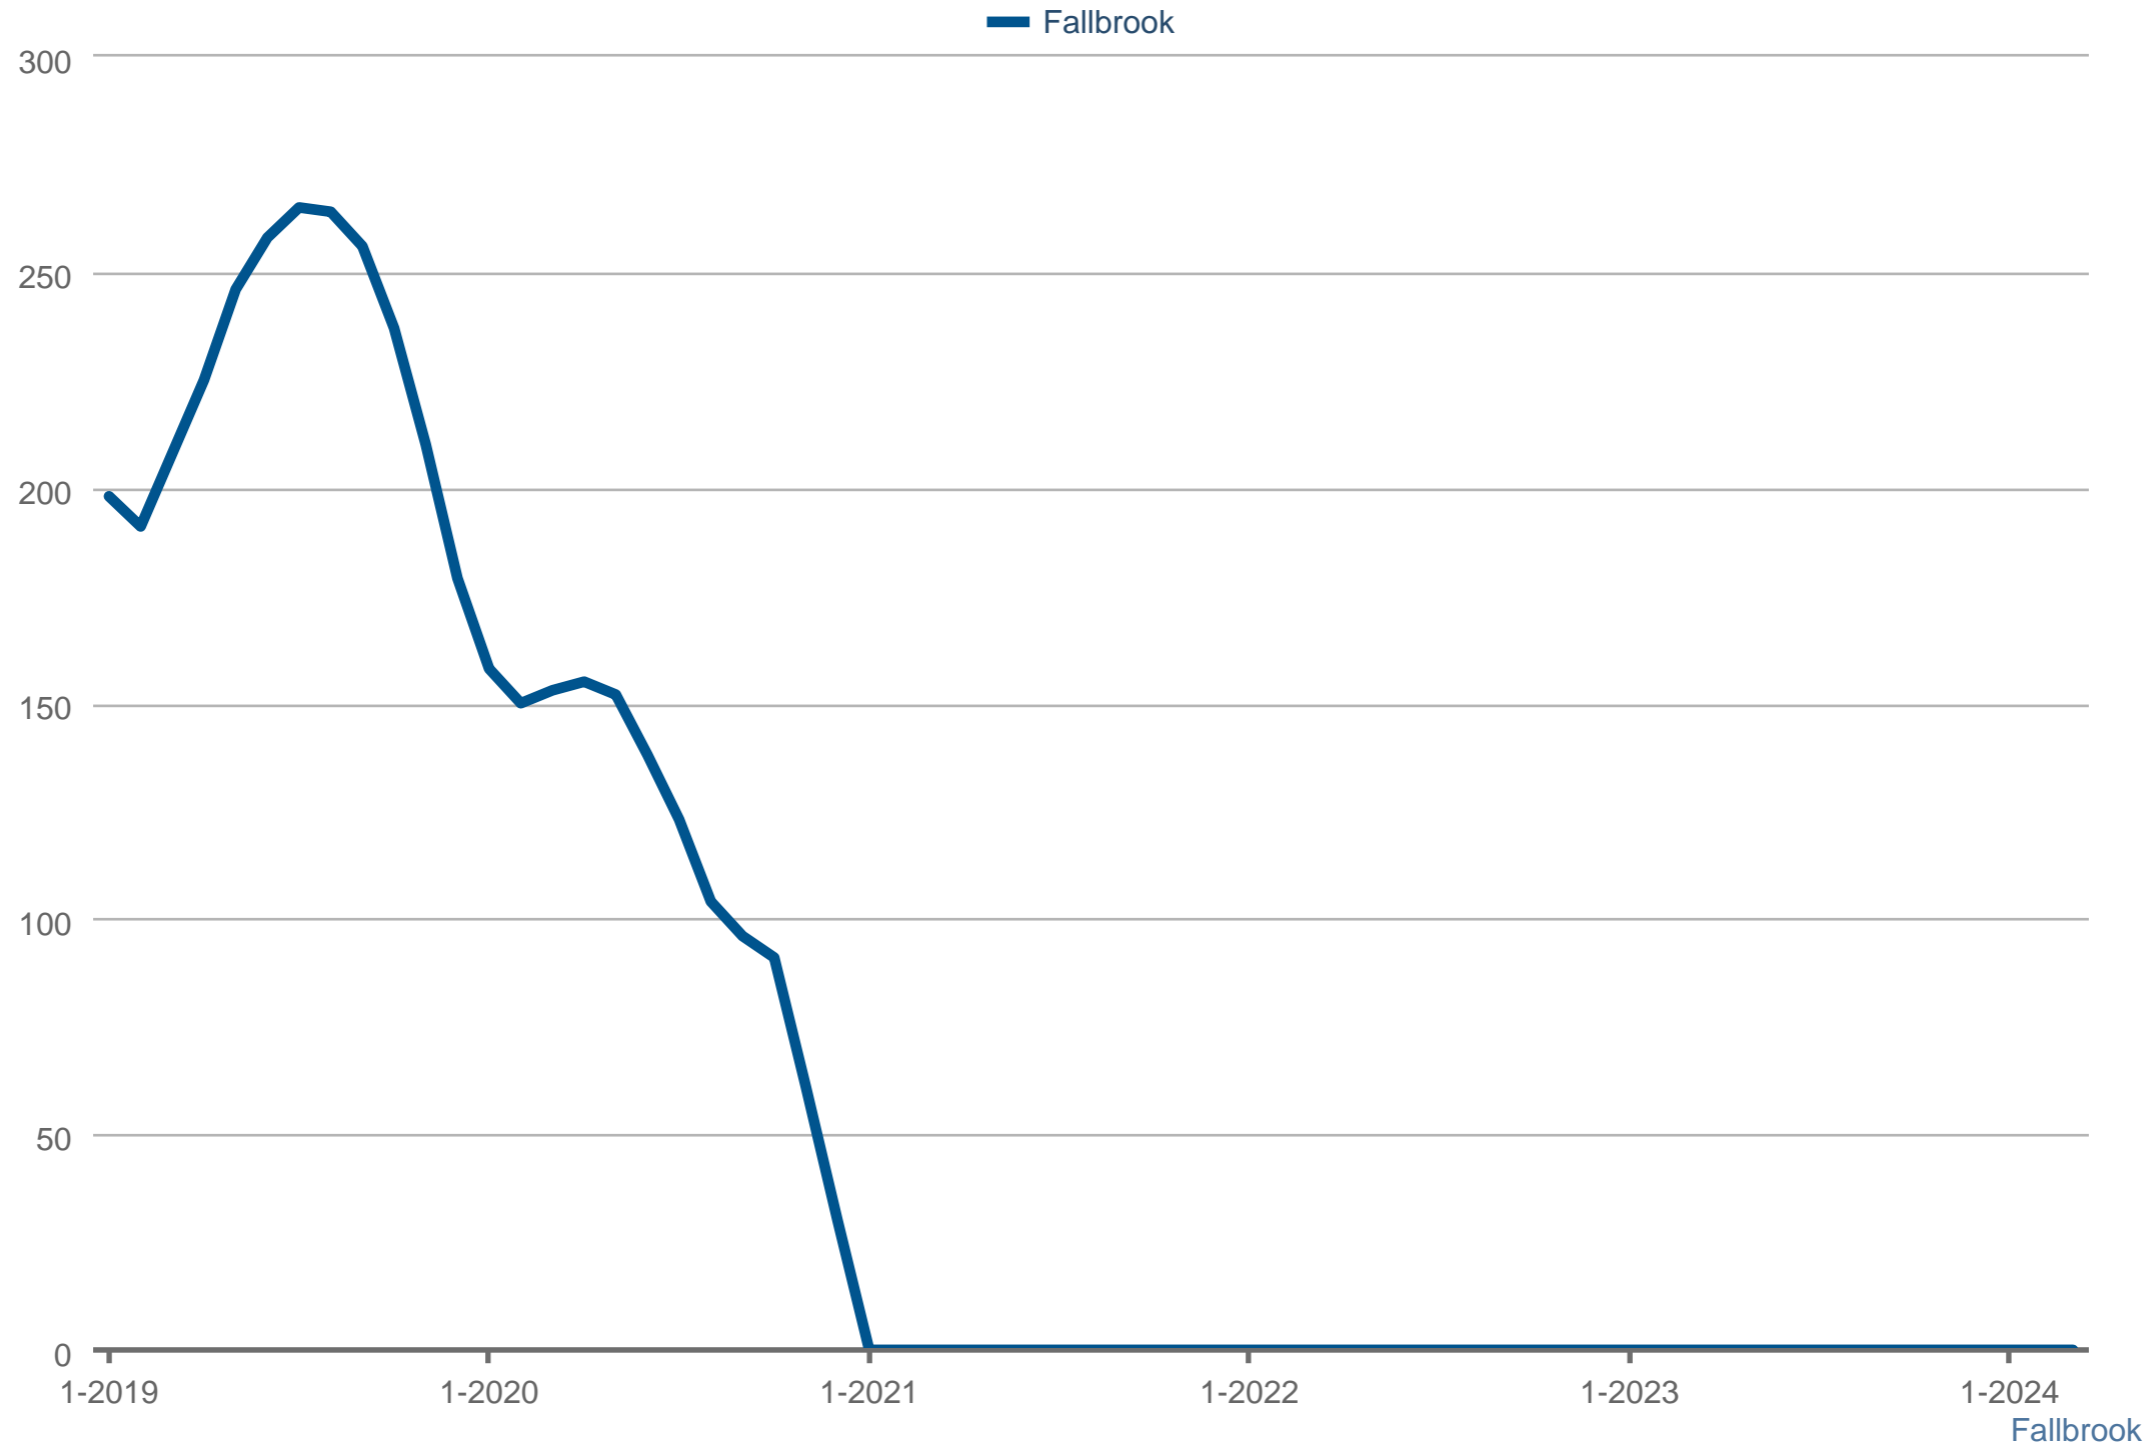

Steve Cardinalli (BRE Lic # CA 01323509)

Windermere Homes & Estates

Cell: 760-814-0248

www.cardinalli.com

Active Listings

Each data point is three months of activity. Data is from April 27, 2024.

All data from SPN®. Data deemed reliable but not guaranteed. InfoSparks © 2024 ShowingTime.