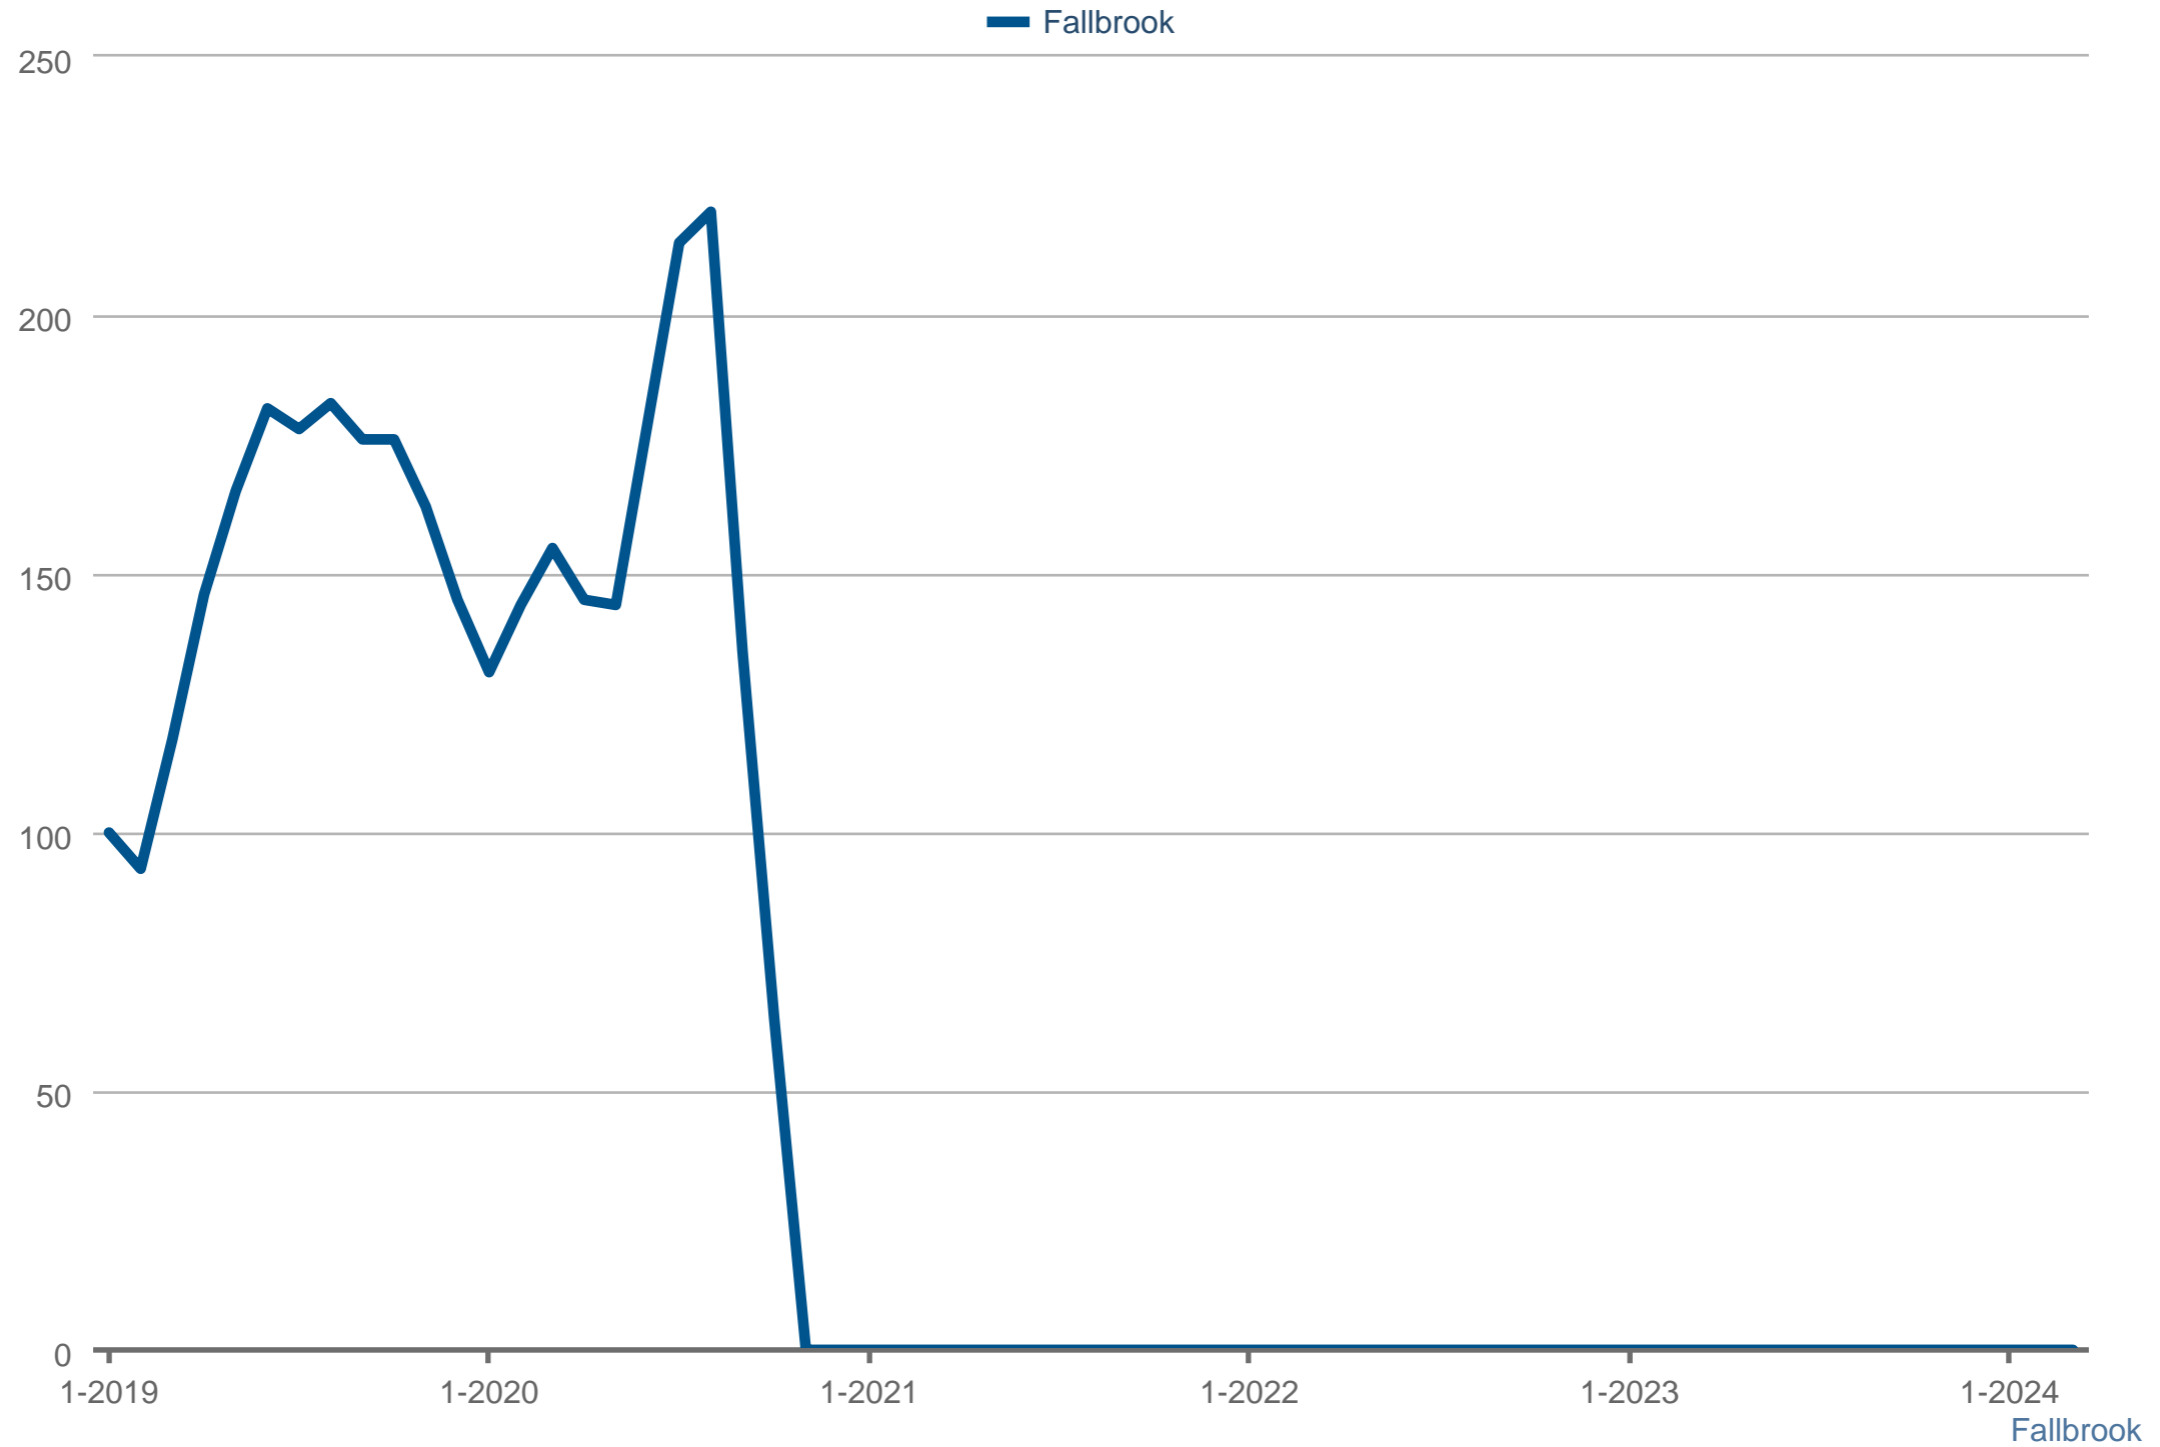

Steve Cardinalli (BRE Lic # CA 01323509)

Windermere Homes & Estates

Cell: 760-814-0248

www.cardinalli.com

Pending Sales

Each data point is three months of activity. Data is from April 25, 2024.

All data from SPN®. Data deemed reliable but not guaranteed. InfoSparks © 2024 ShowingTime.