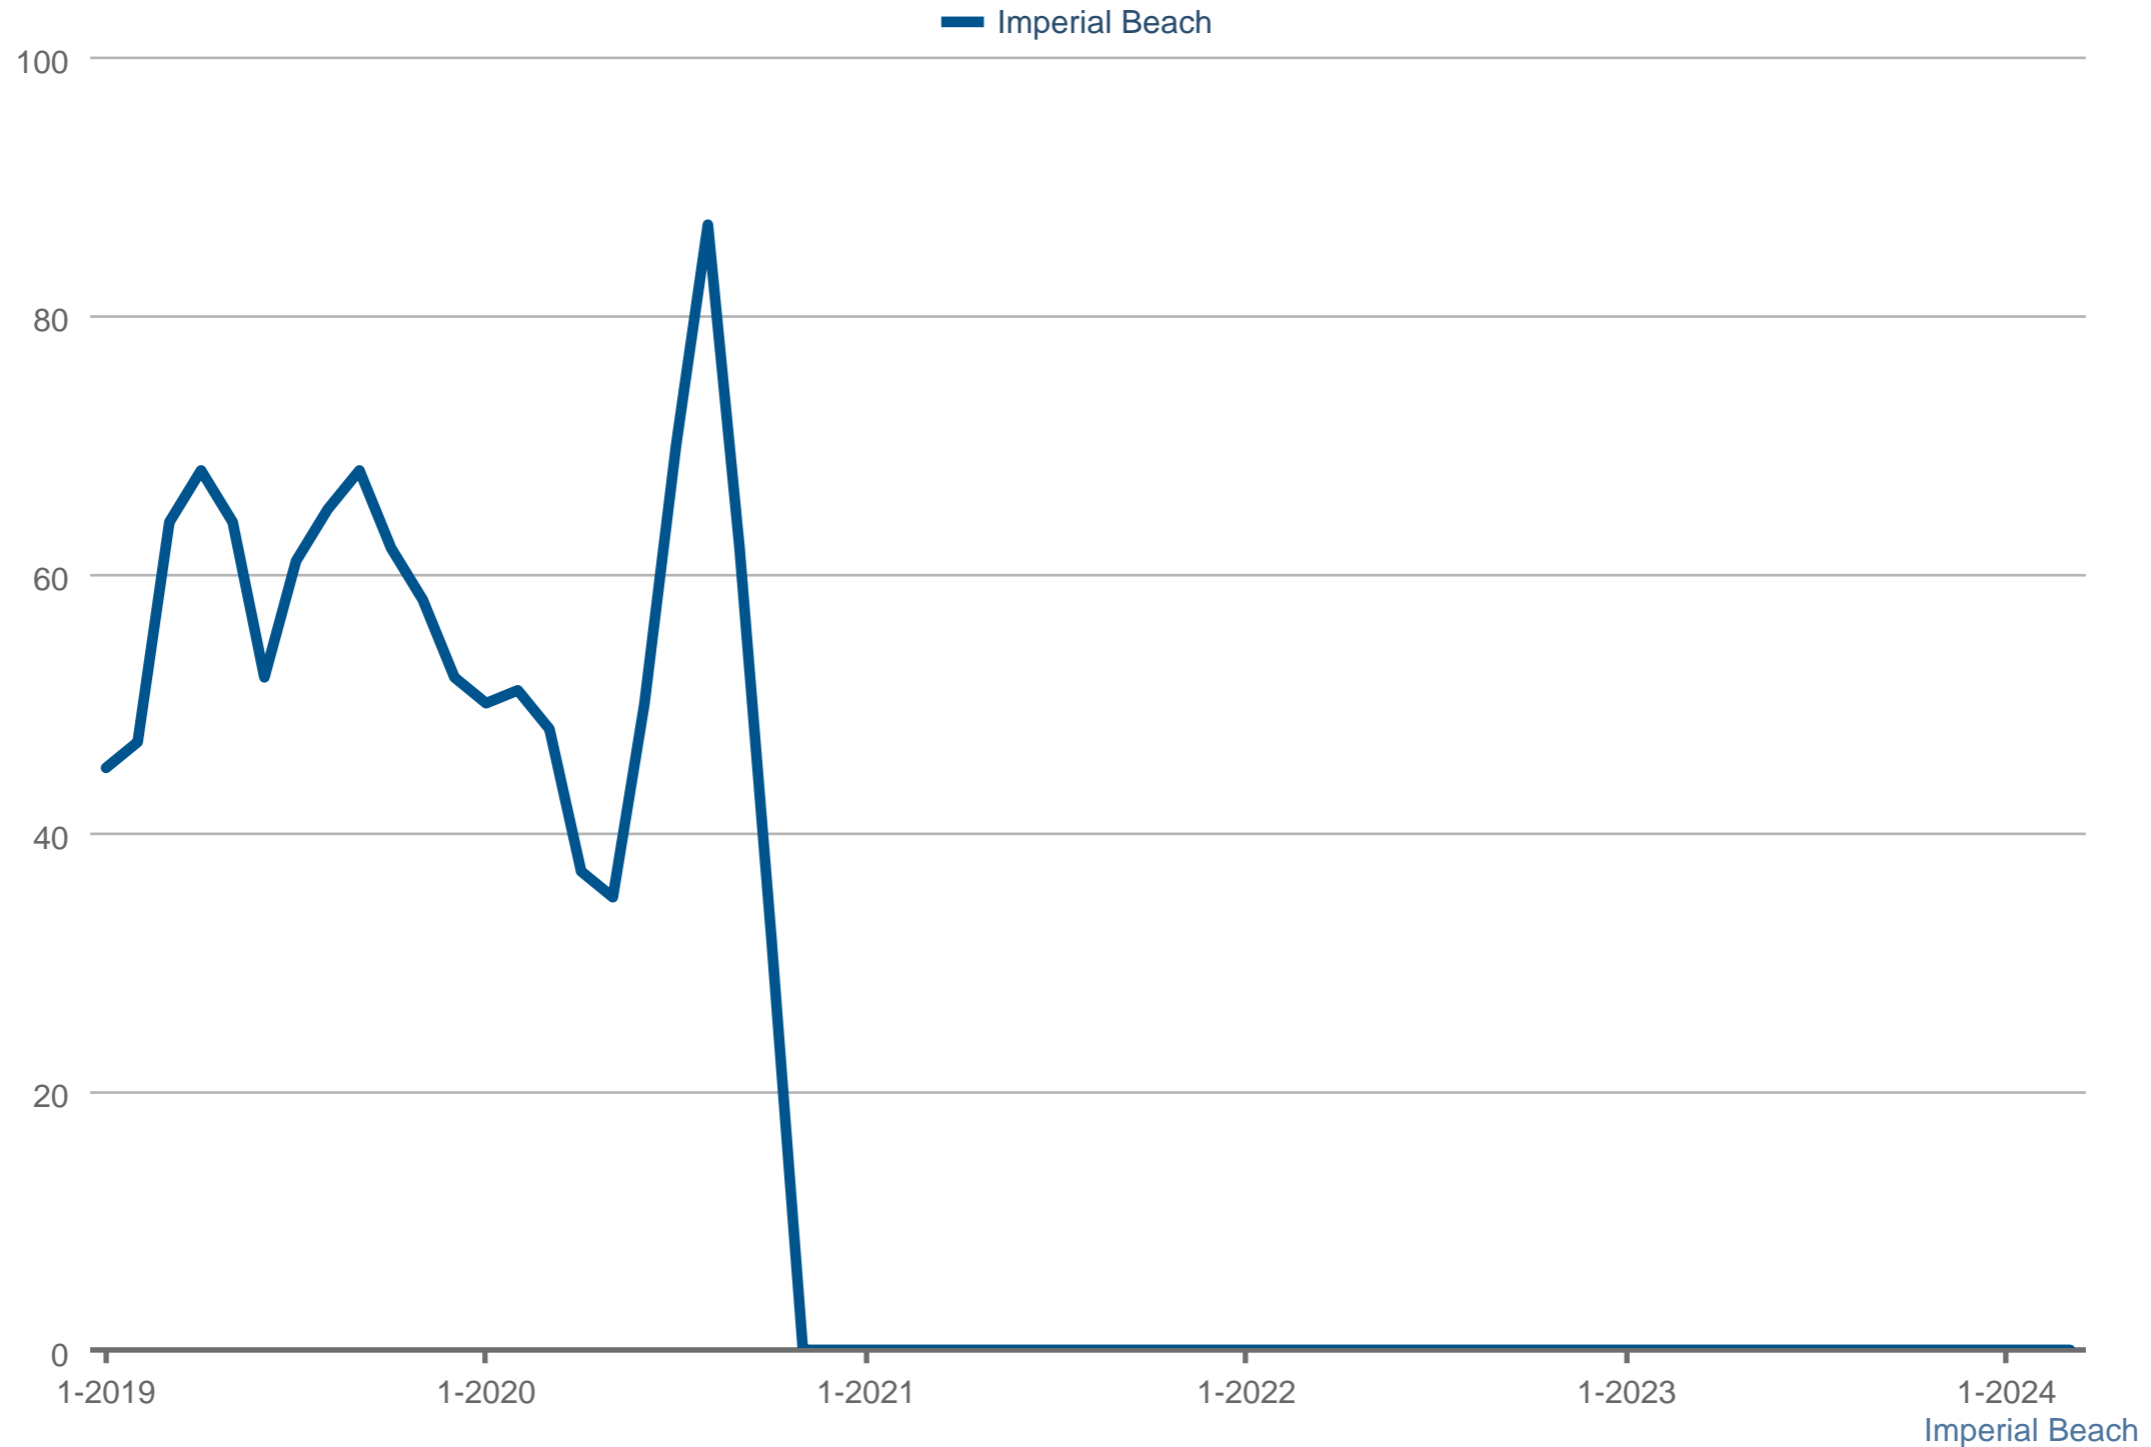

Steve Cardinalli (BRE Lic # CA 01323509)

Windermere Homes & Estates

Cell: 760-814-0248

www.cardinalli.com

Pending Sales

Each data point is three months of activity. Data is from April 24, 2024.

All data from SPN®. Data deemed reliable but not guaranteed. InfoSparks © 2024 ShowingTime.