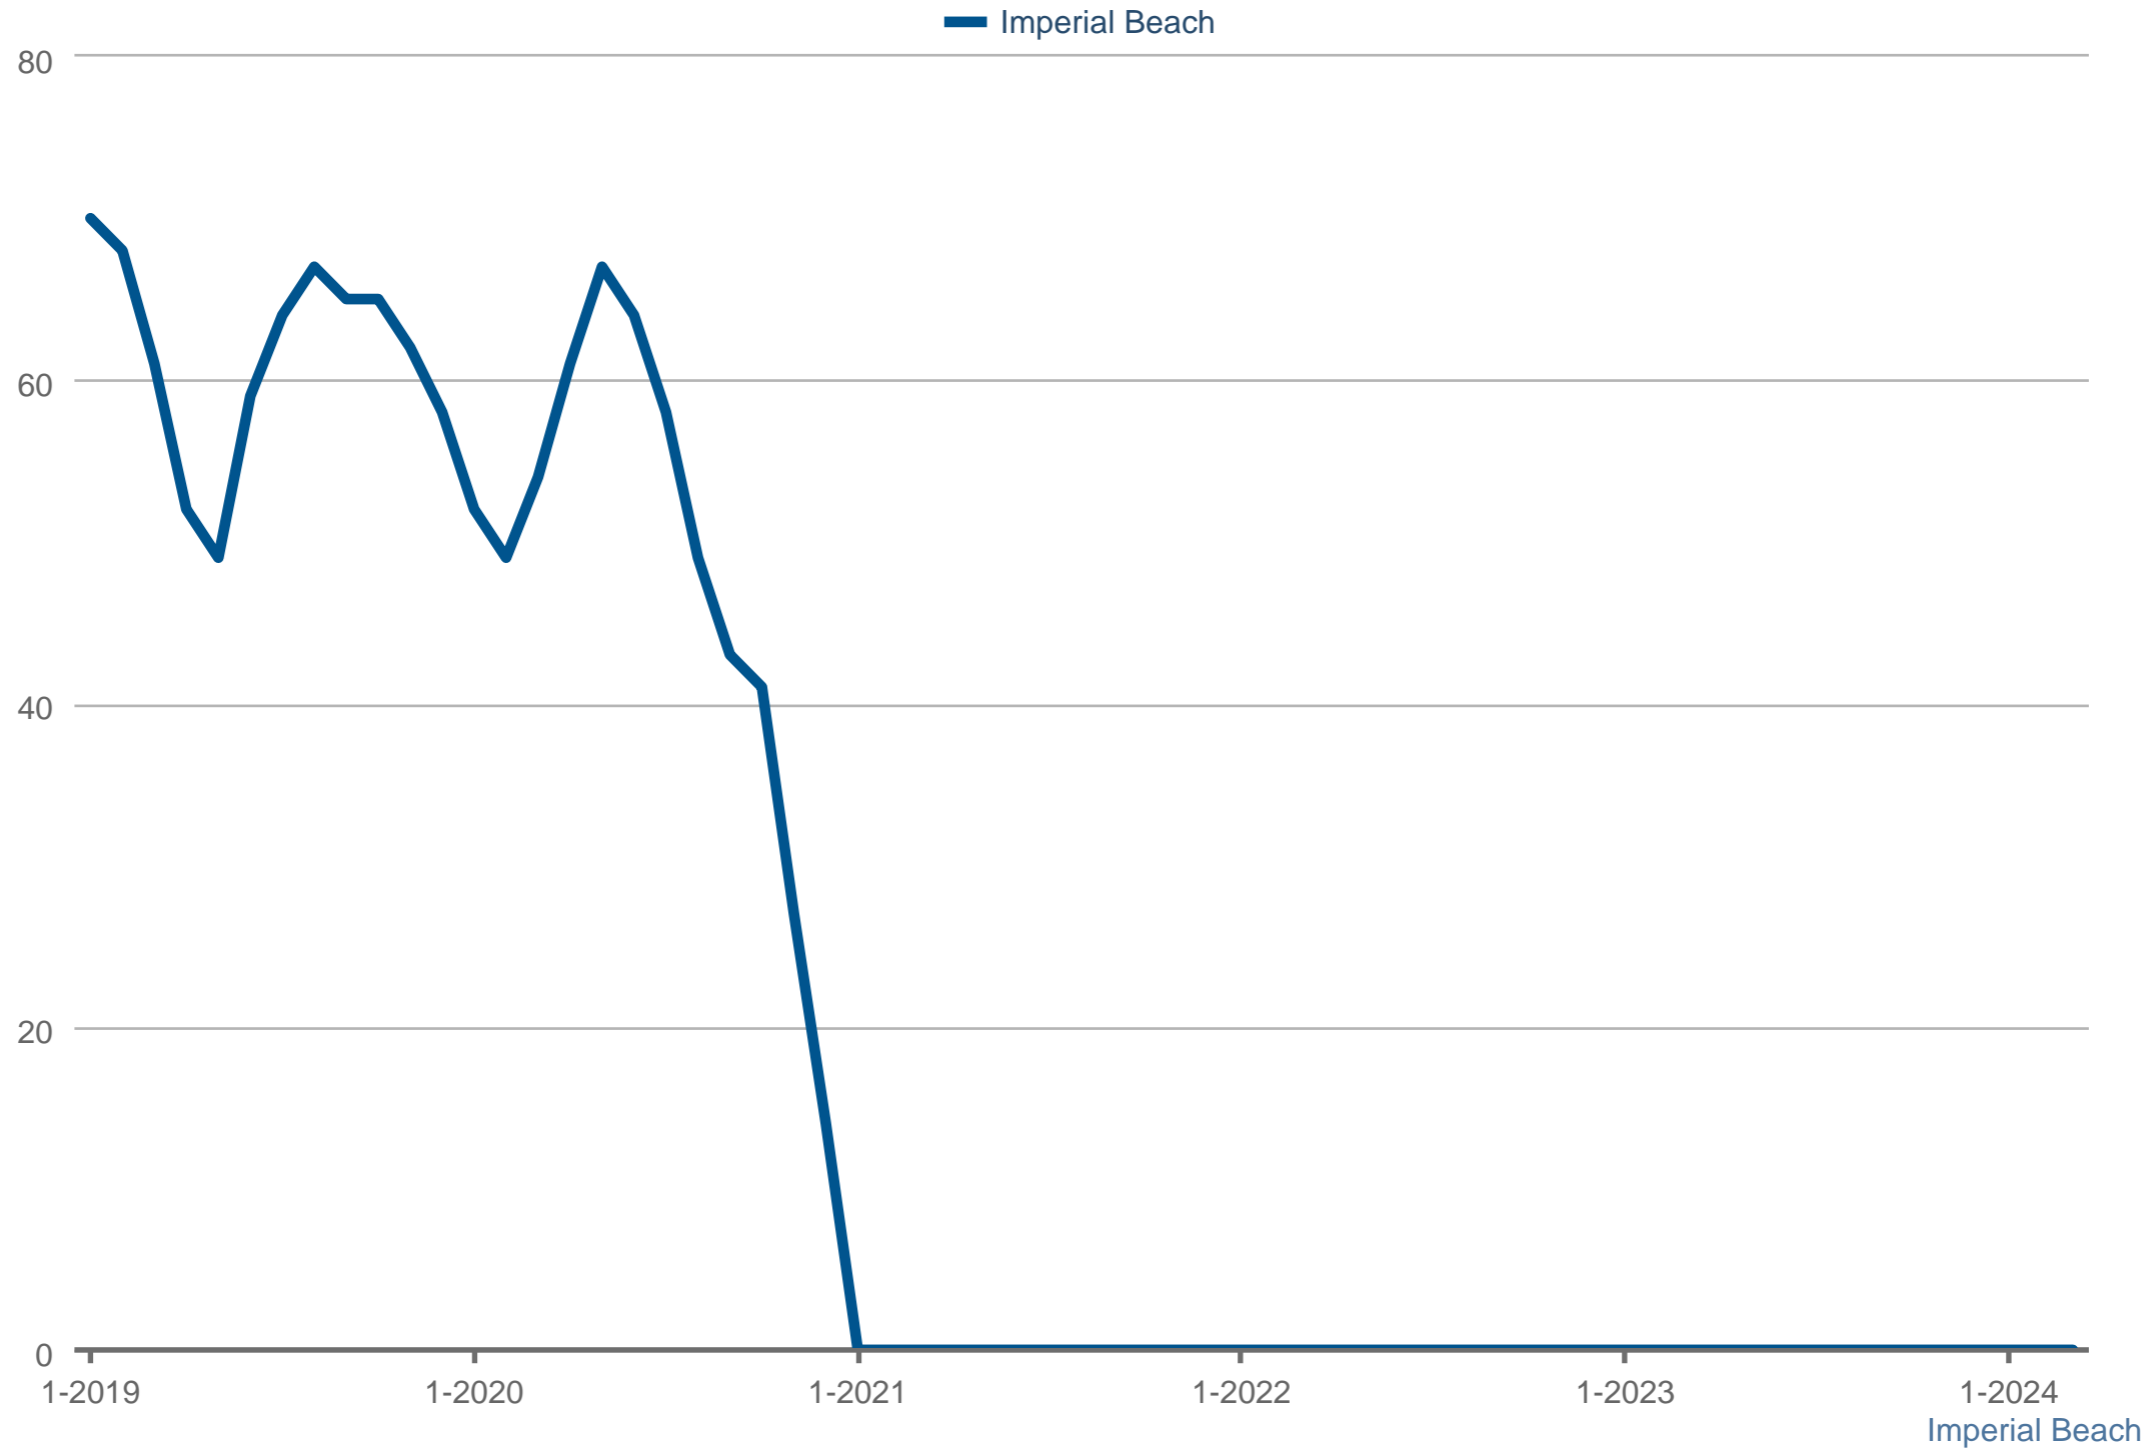

Steve Cardinalli (BRE Lic # CA 01323509)

Windermere Homes & Estates

Cell: 760-814-0248

www.cardinalli.com

Active Listings

Each data point is three months of activity. Data is from April 19, 2024.

All data from SPN®. Data deemed reliable but not guaranteed. InfoSparks © 2024 ShowingTime.