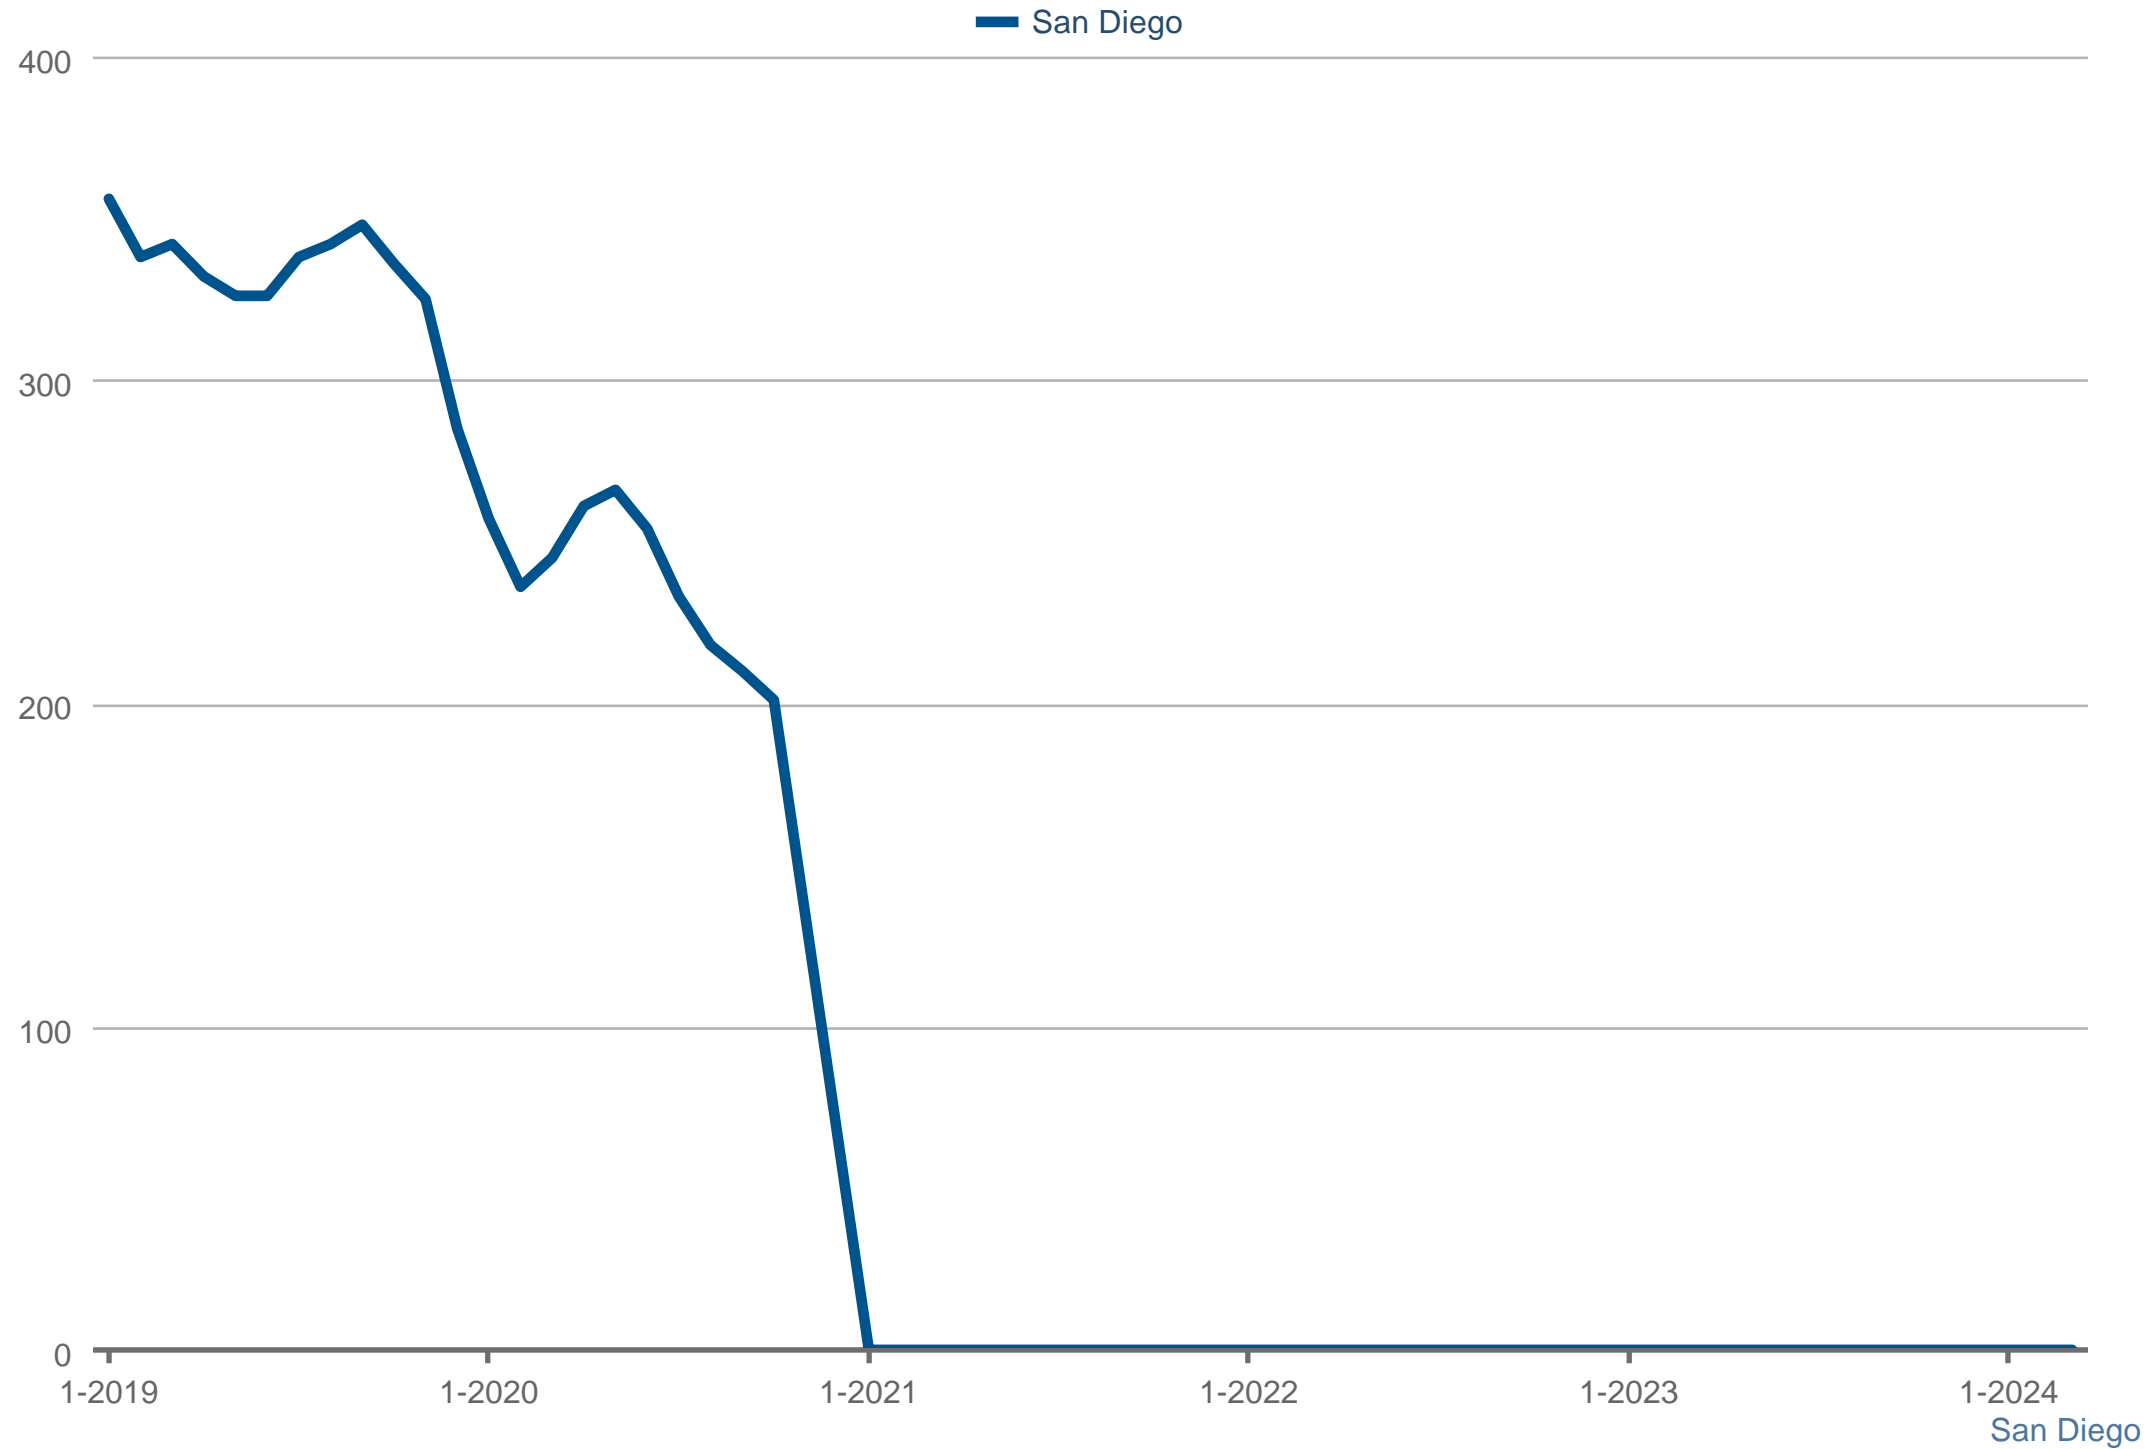

Steve Cardinalli (BRE Lic # CA 01323509)

Windermere Homes & Estates

Cell: 760-814-0248

www.cardinalli.com

Active Listings

Each data point is three months of activity. Data is from April 25, 2024.

All data from SPN®. Data deemed reliable but not guaranteed. InfoSparks © 2024 ShowingTime.