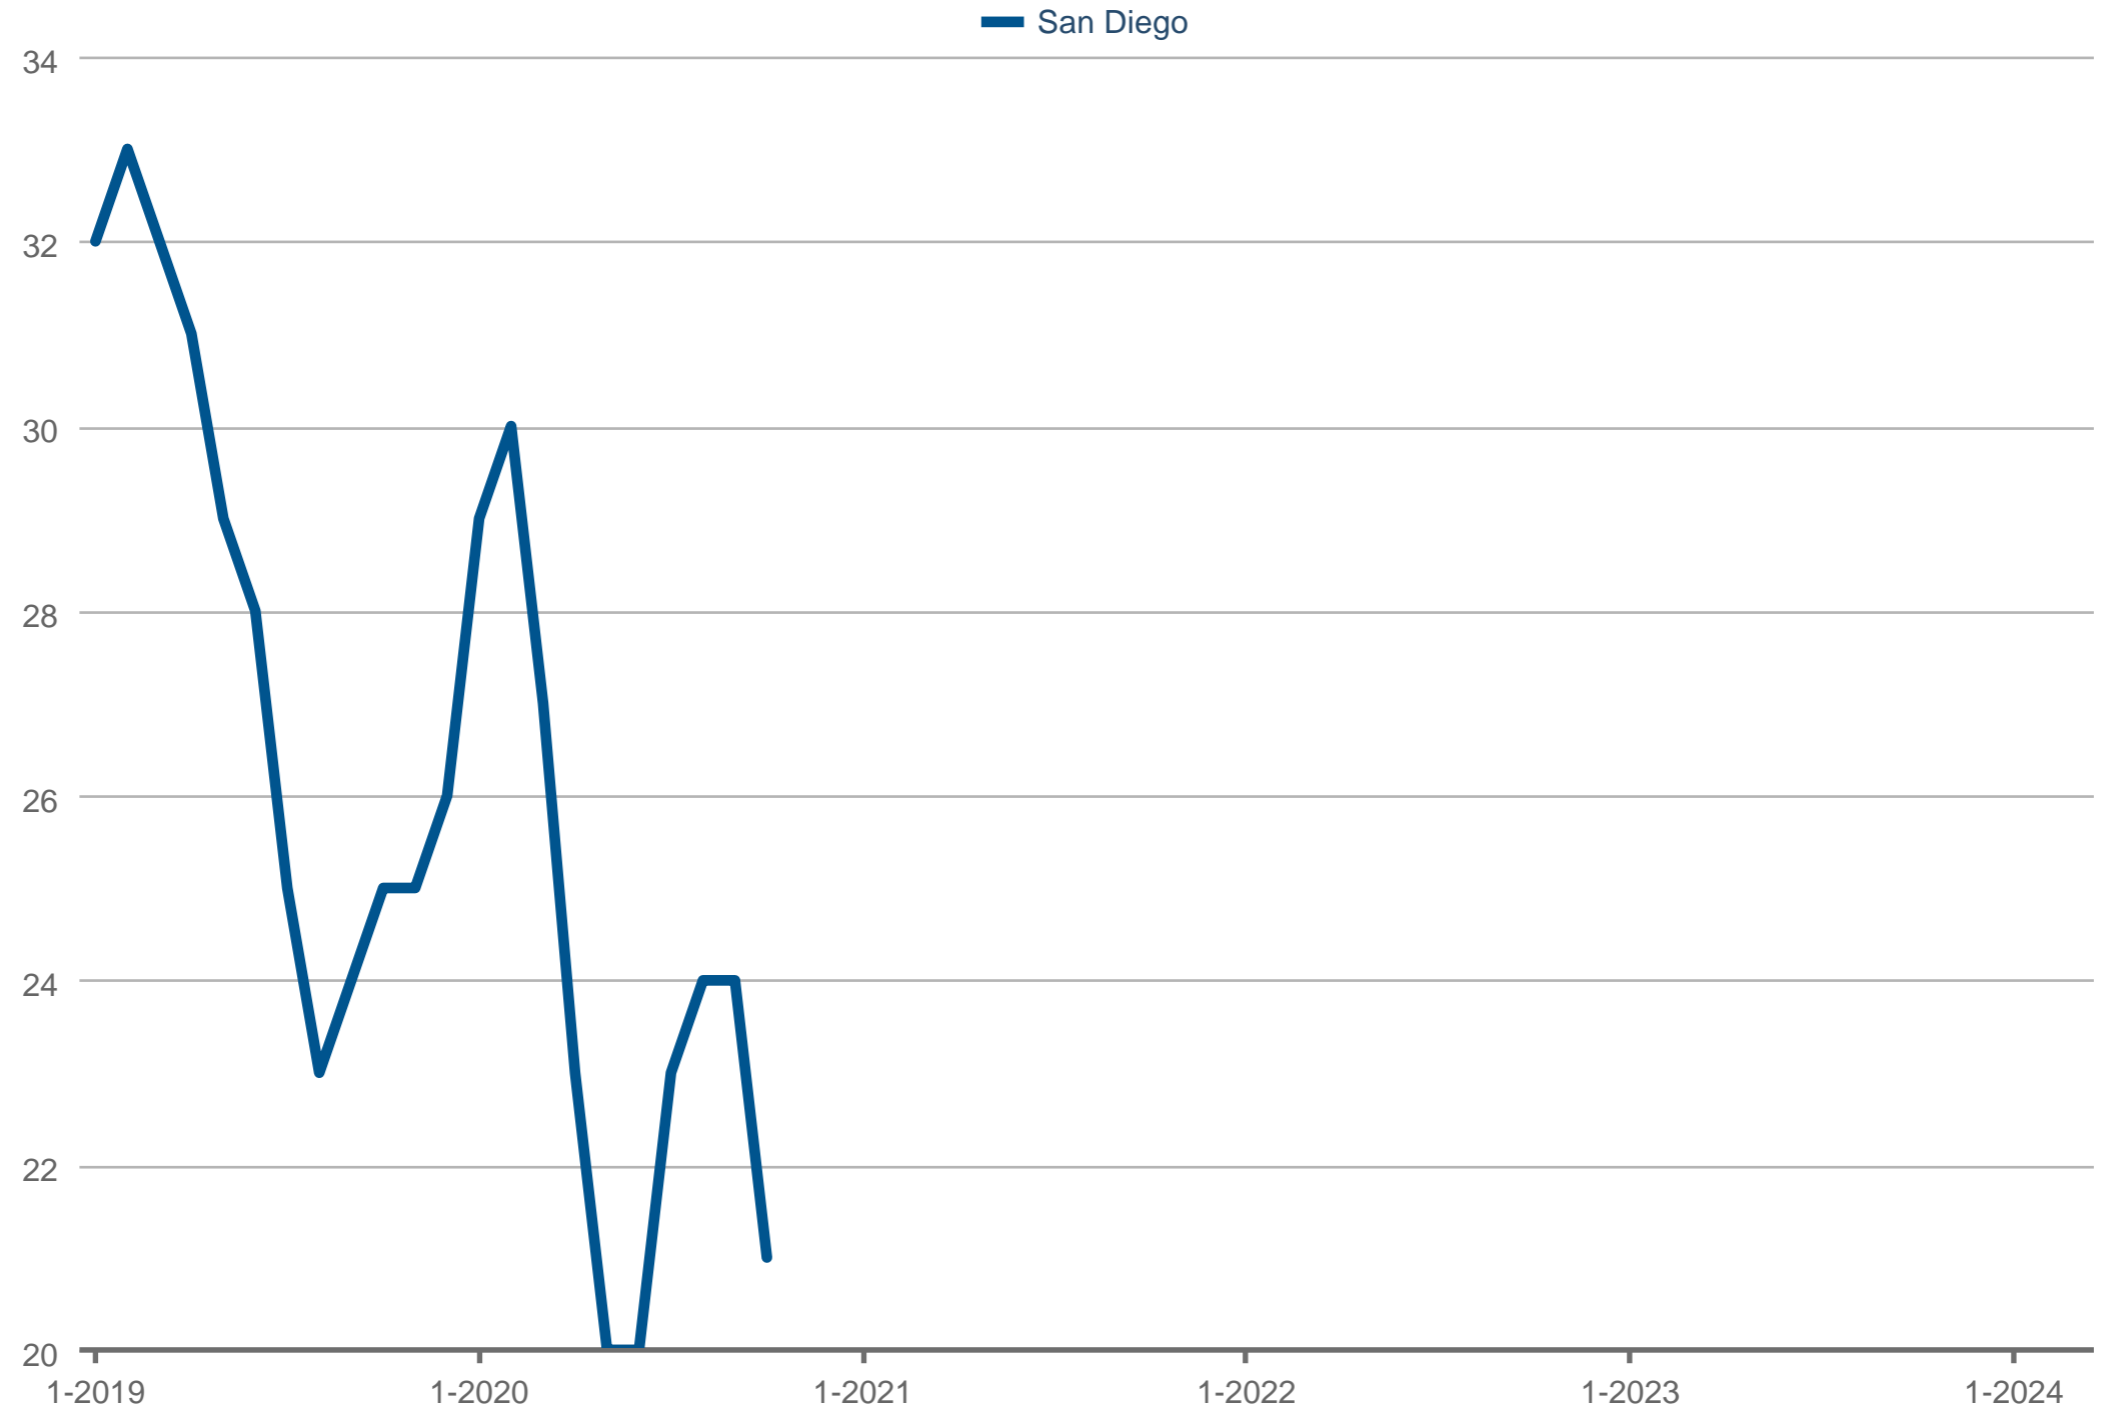

Steve Cardinalli (BRE Lic # CA 01323509)

Windermere Homes & Estates

Cell: 760-814-0248

www.cardinalli.com

Average Active Market Time

San Diego

Each data point is three months of activity. Data is from April 23, 2024.