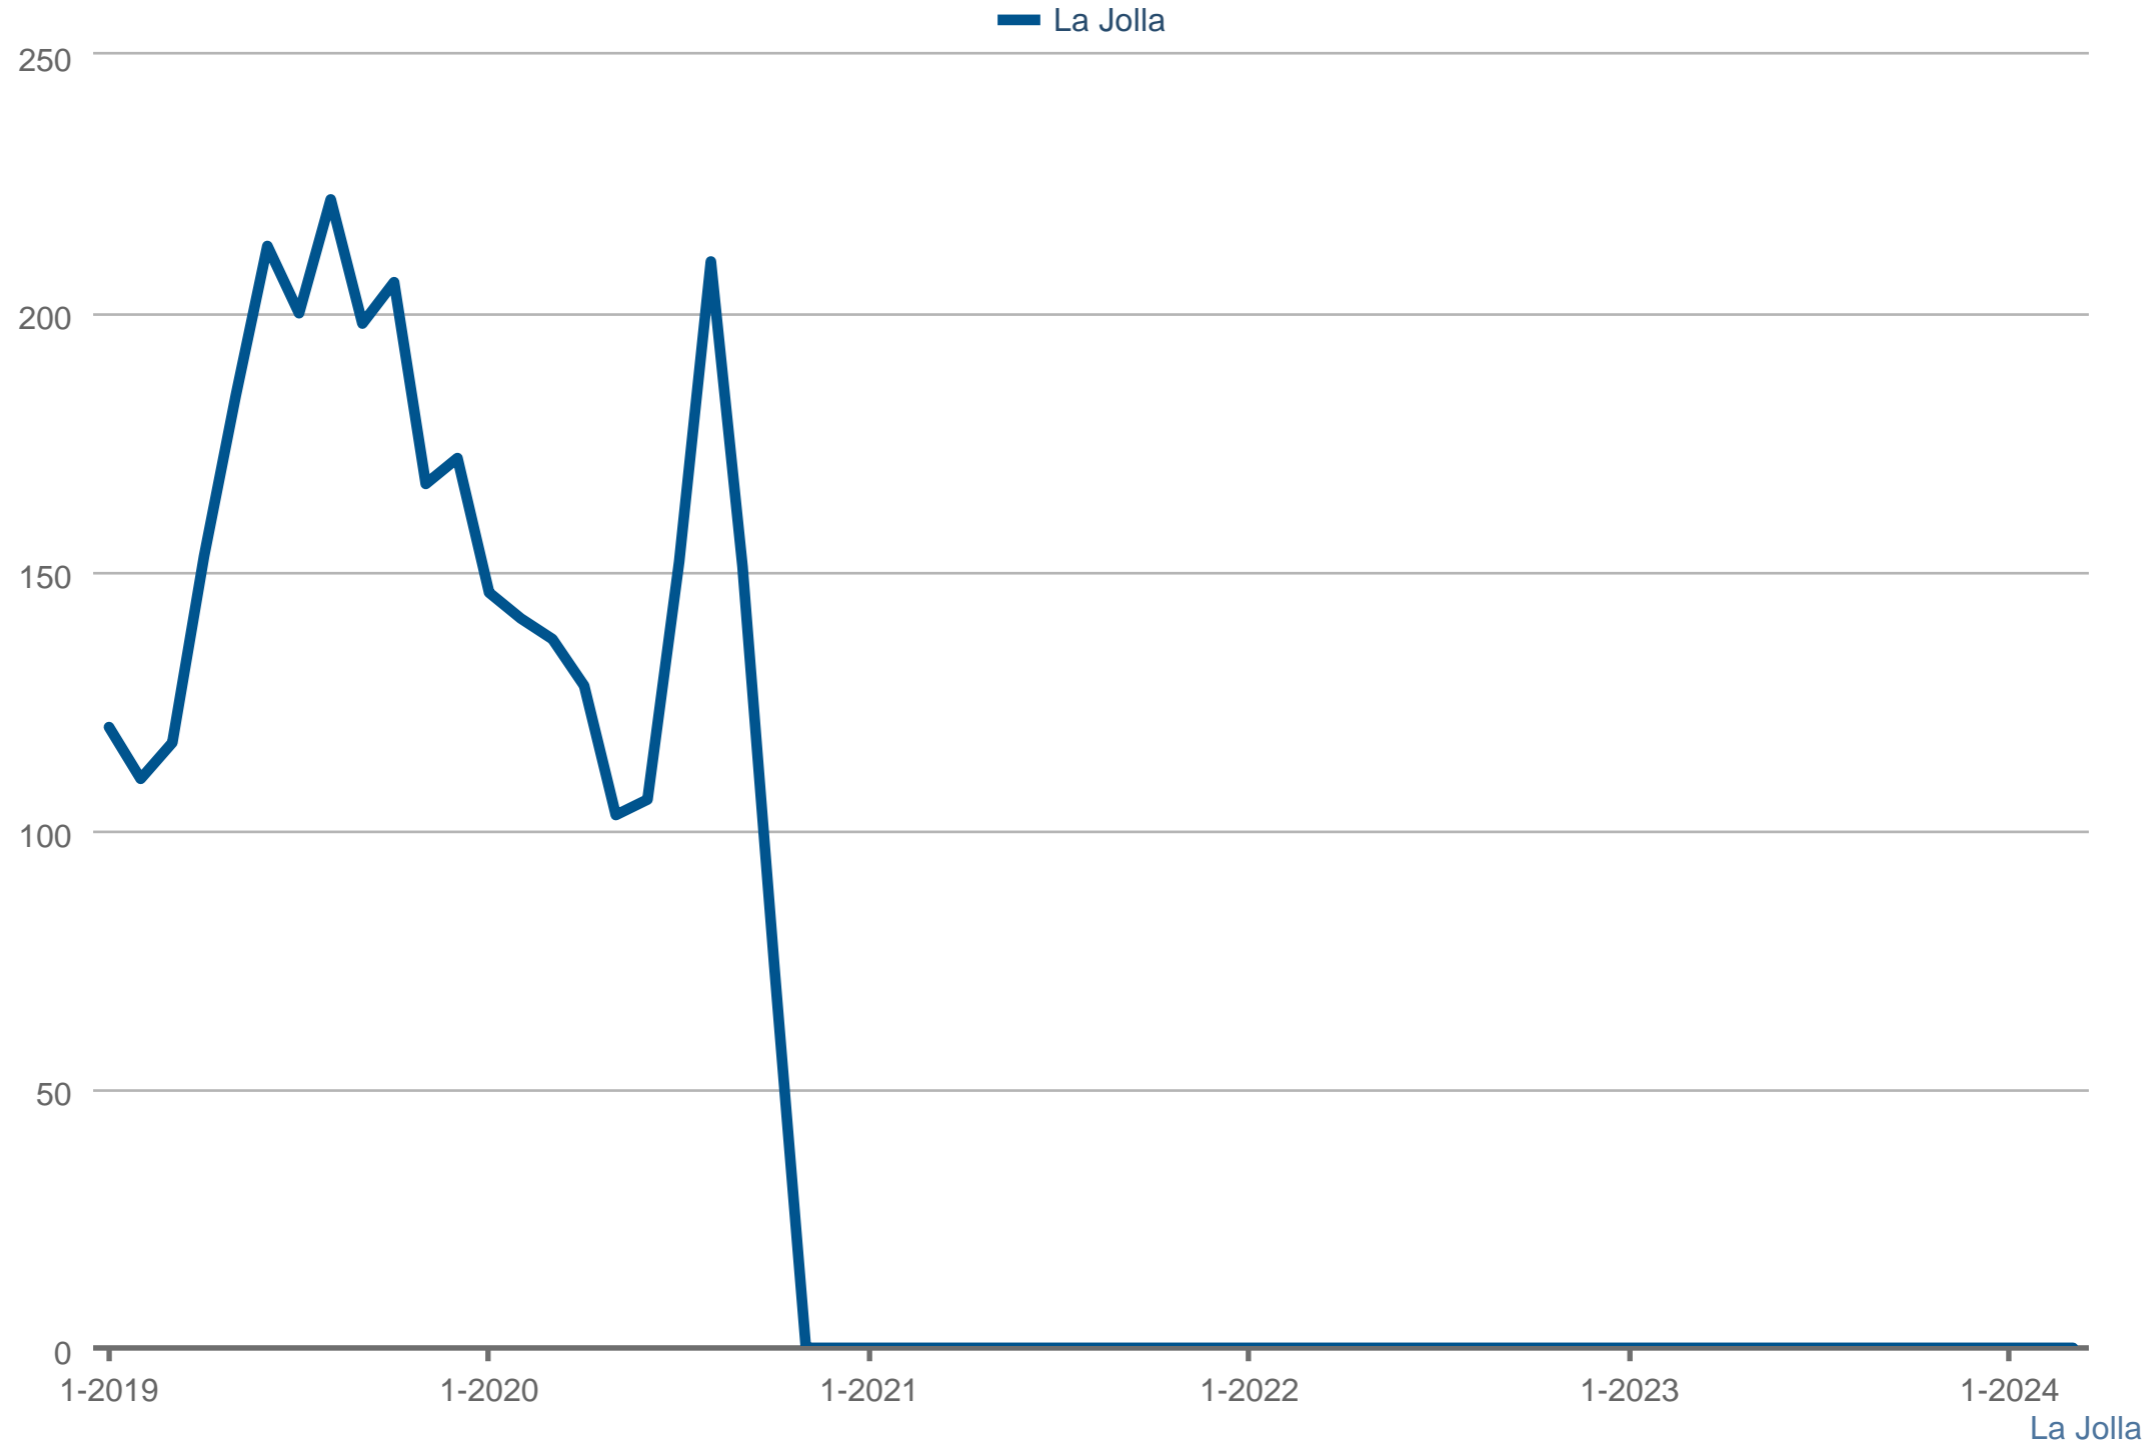

Steve Cardinalli (BRE Lic # CA 01323509)

Windermere Homes & Estates

Cell: 760-814-0248

www.cardinalli.com

Sold Listings

Each data point is three months of activity. Data is from April 24, 2024.

All data from SPN®. Data deemed reliable but not guaranteed. InfoSparks © 2024 ShowingTime.