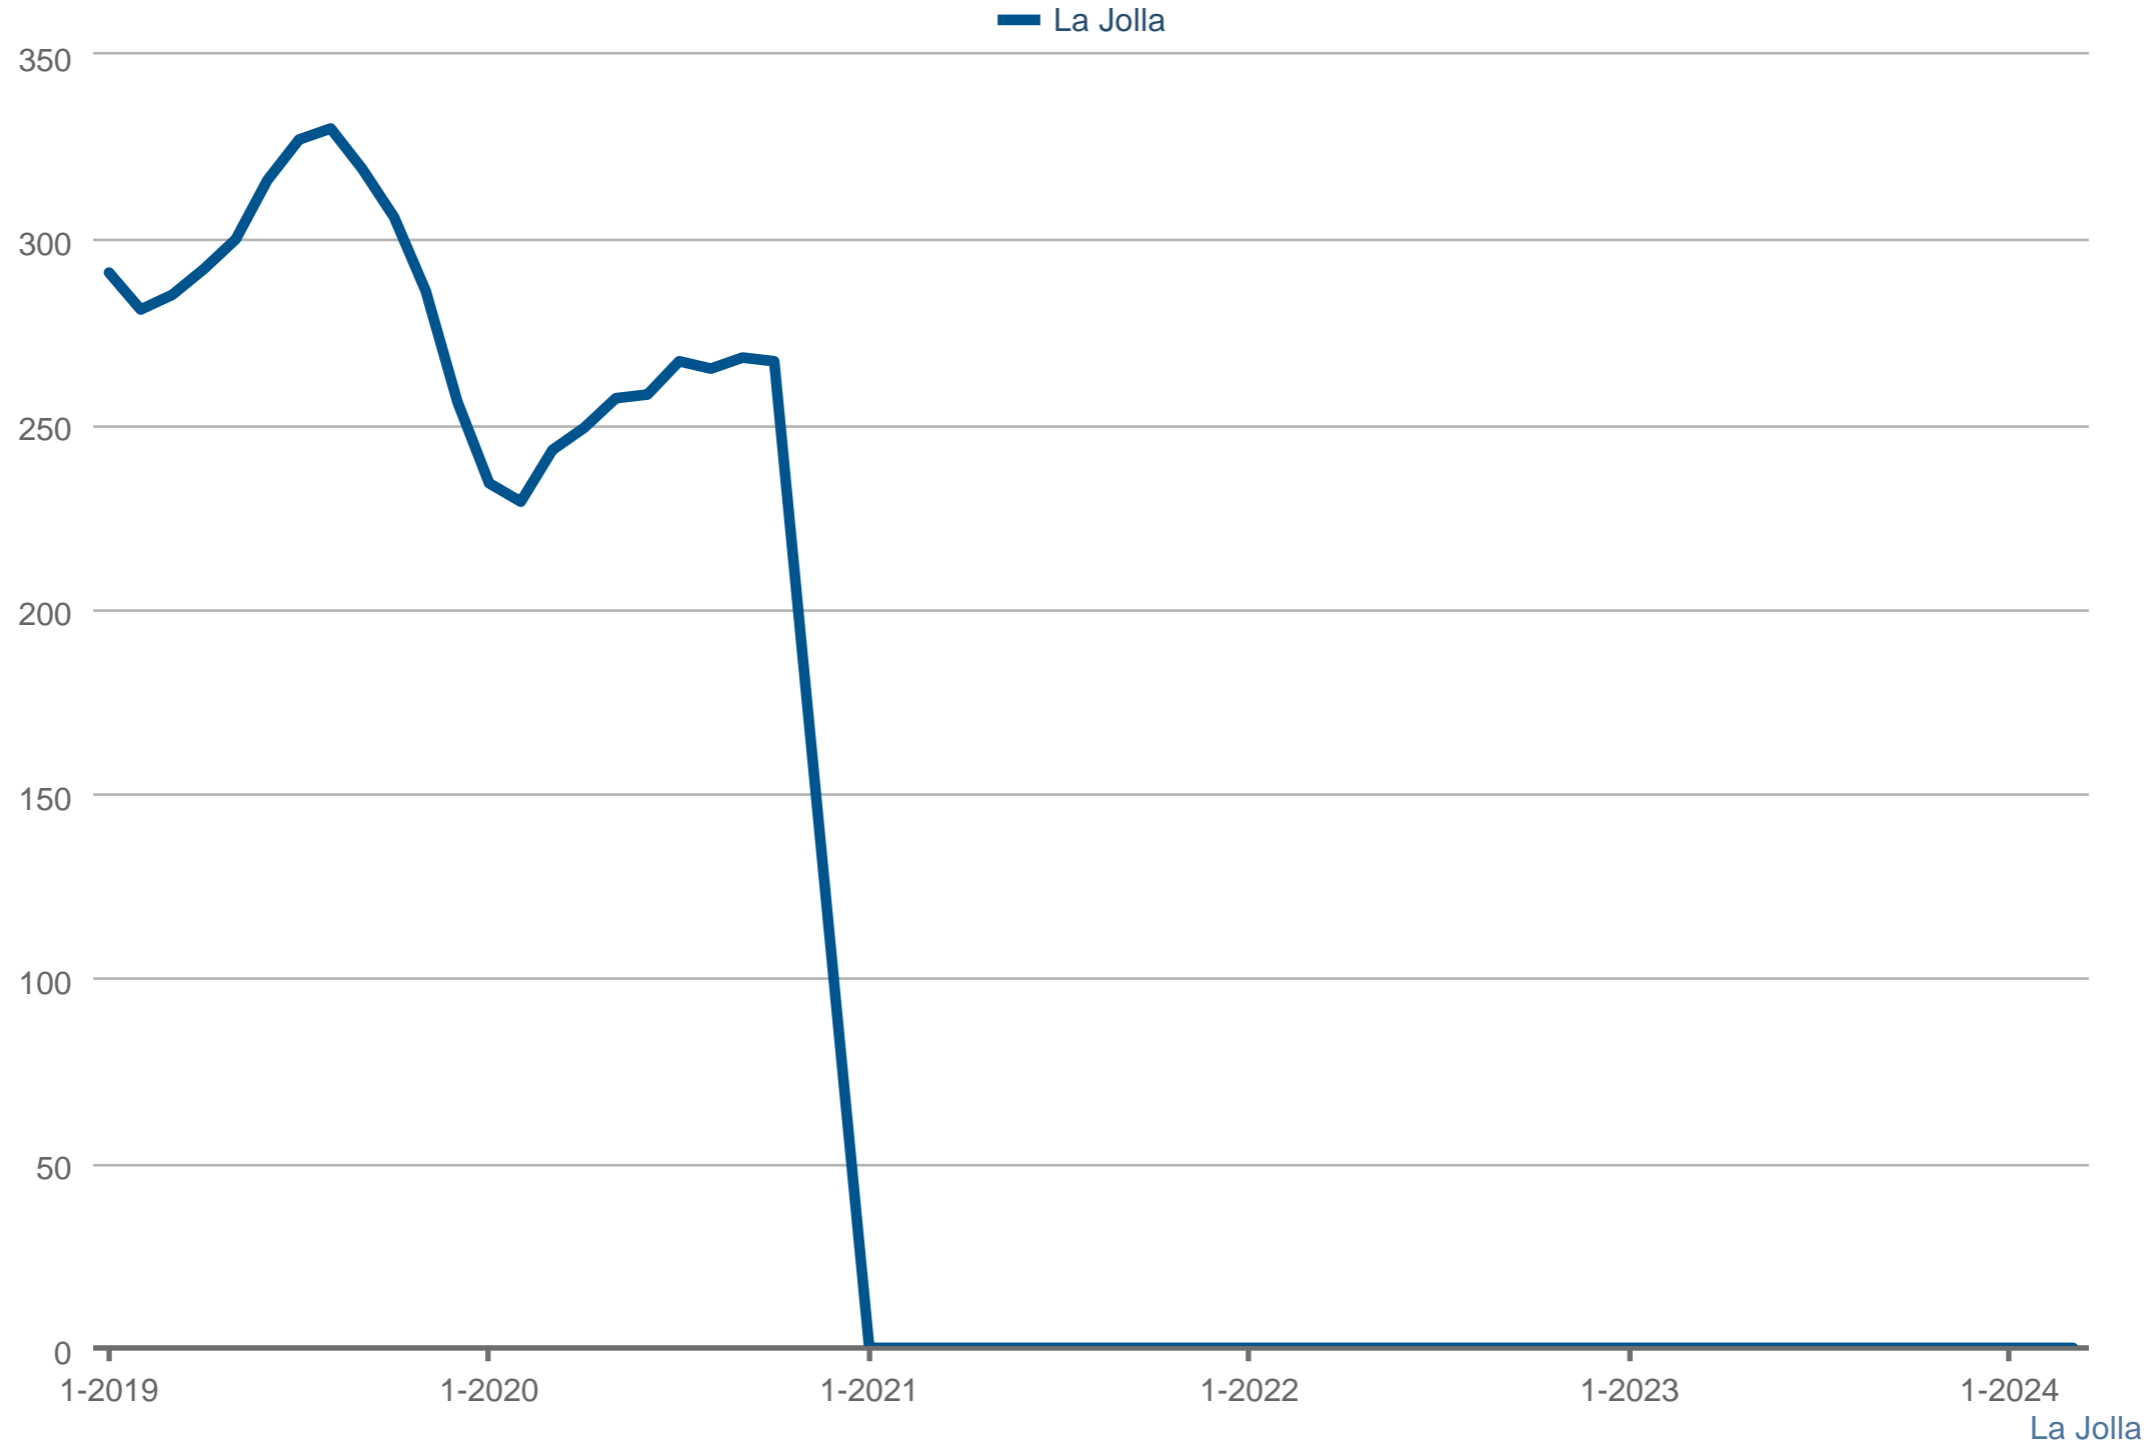

## Active Listings

Each data point is three months of activity. Data is from April 25, 2024.

All data from SPN®. Data deemed reliable but not guaranteed. InfoSparks © 2024 ShowingTime.