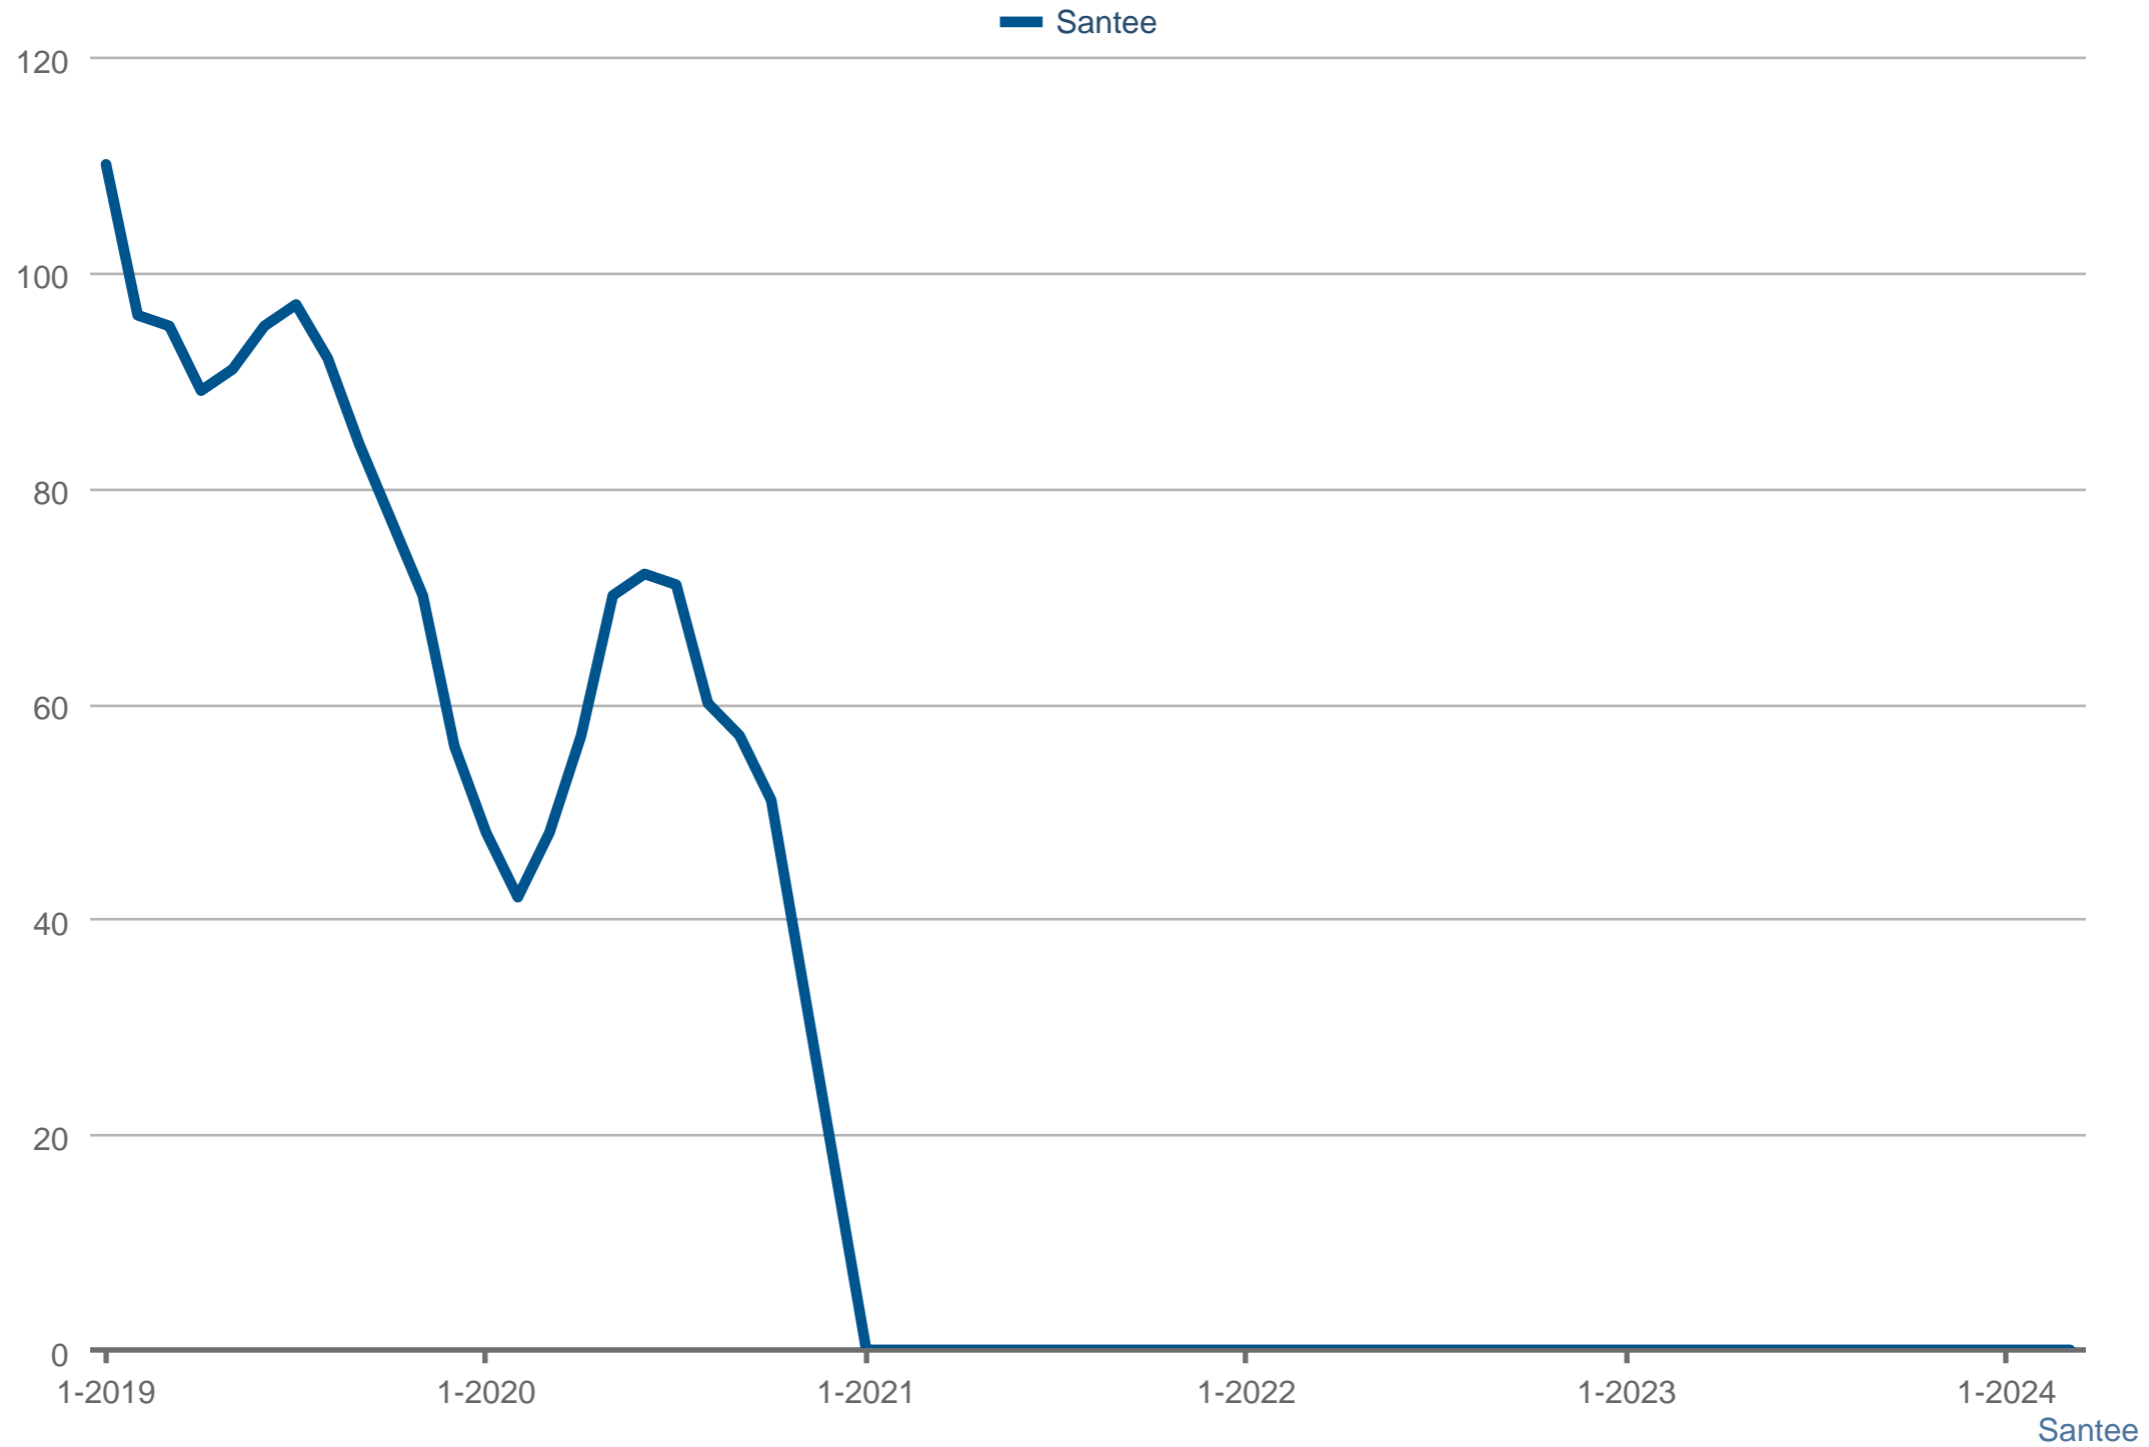

Steve Cardinalli (BRE Lic # CA 01323509)

Windermere Homes & Estates

Cell: 760-814-0248

www.cardinalli.com

Active Listings

Each data point is three months of activity. Data is from April 26, 2024.

All data from SPN®. Data deemed reliable but not guaranteed. InfoSparks © 2024 ShowingTime.