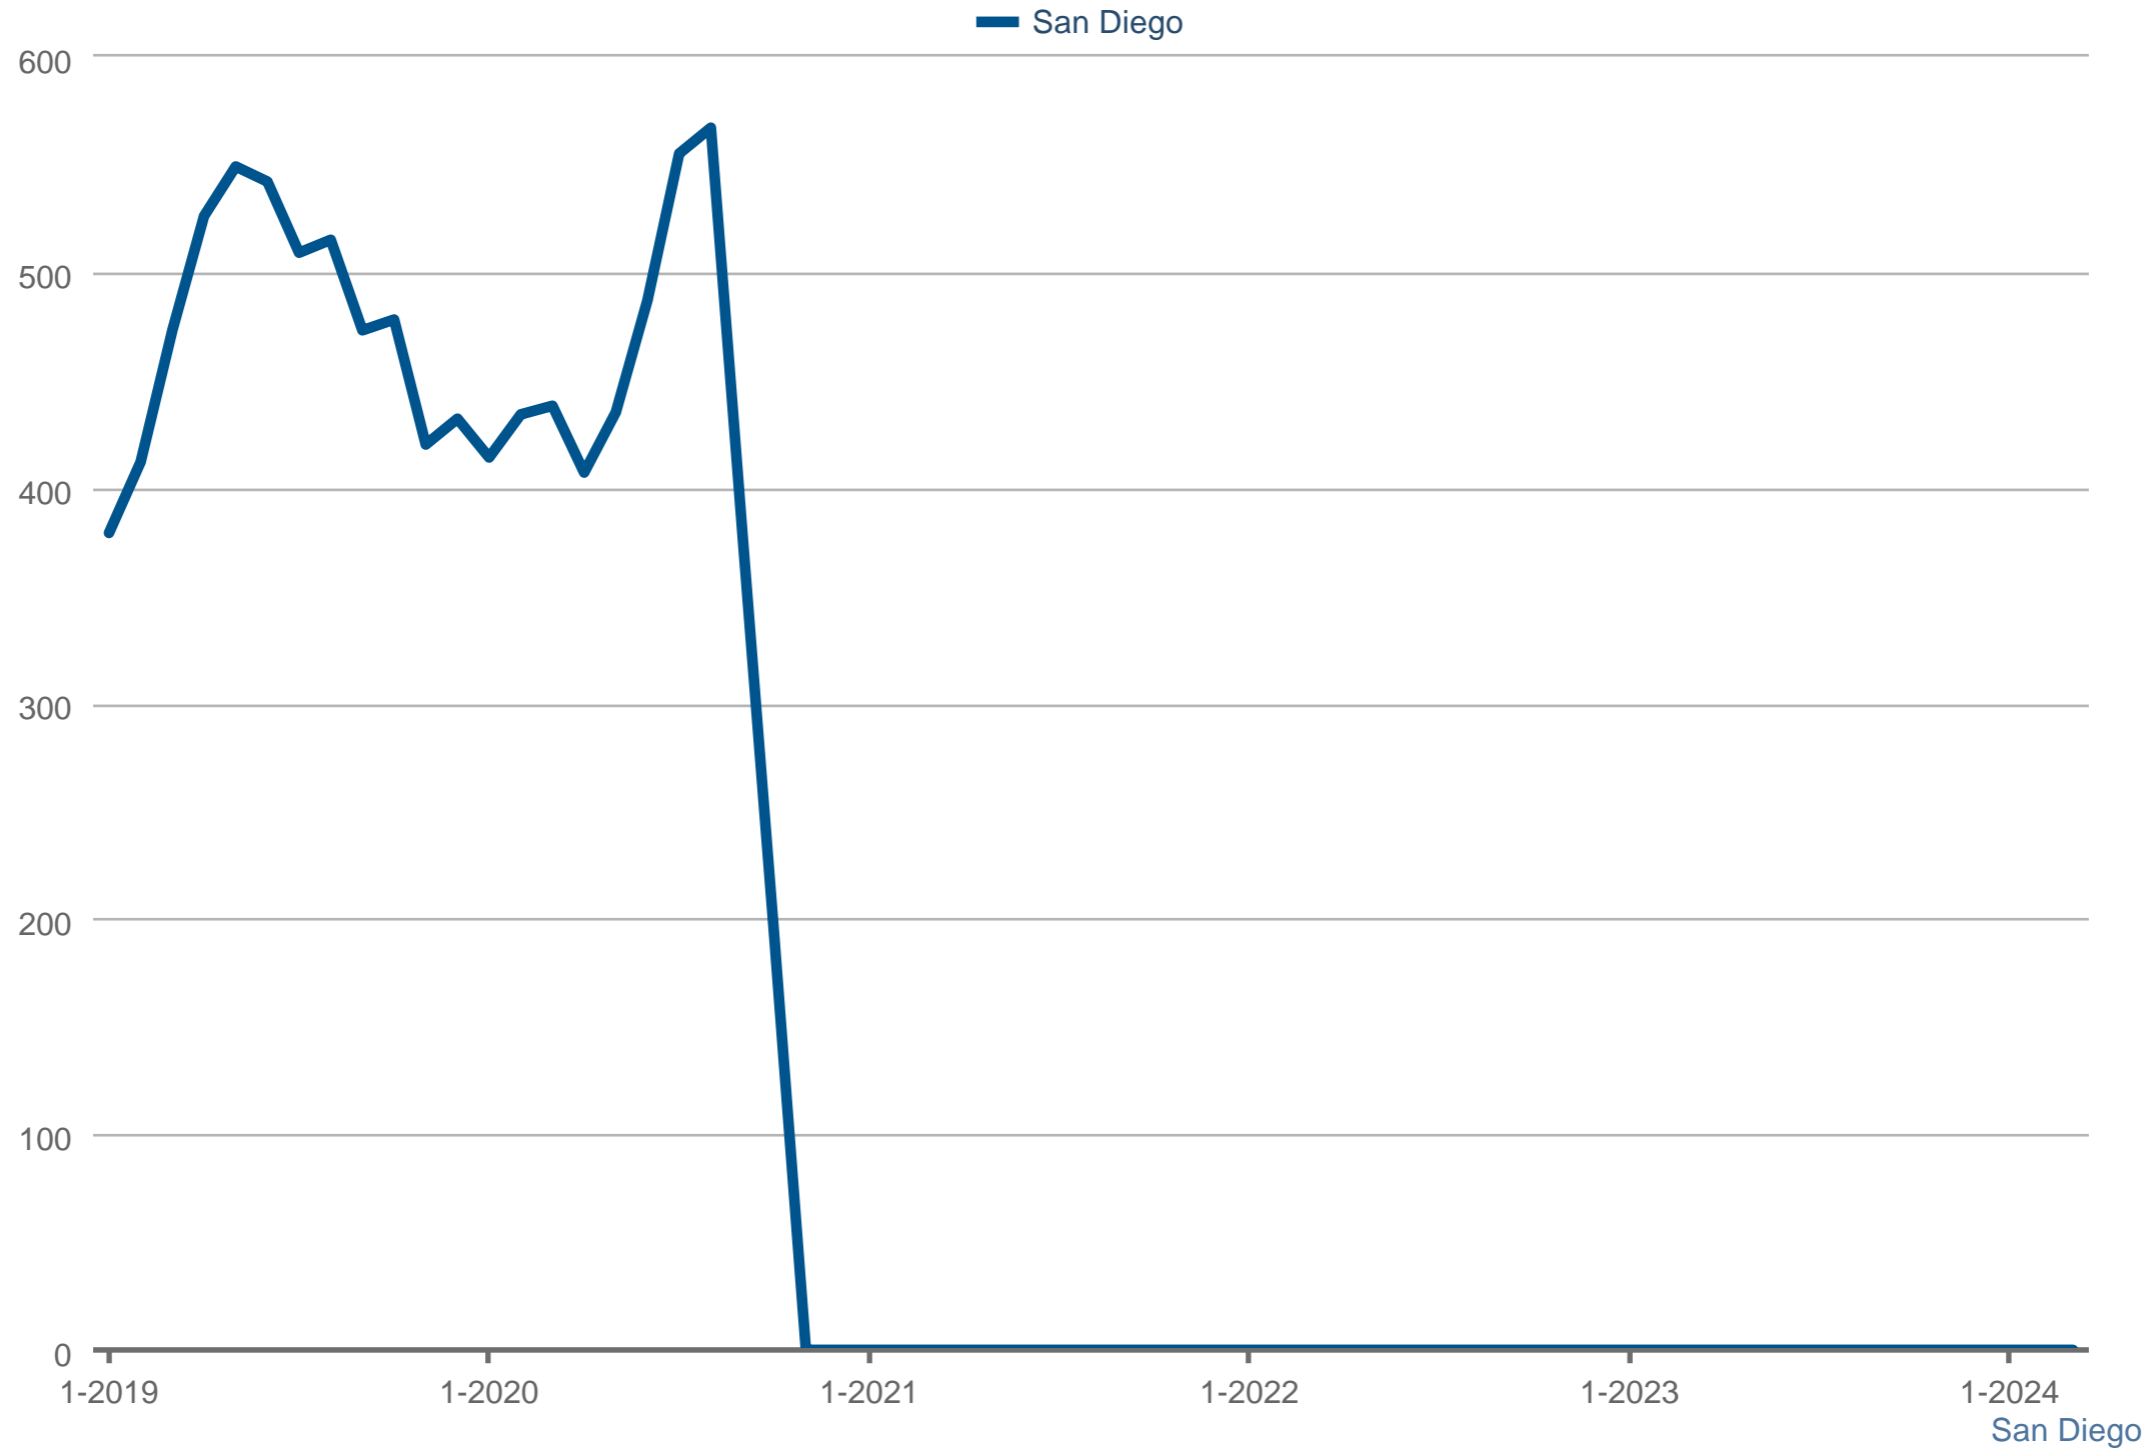

Steve Cardinalli (BRE Lic # CA 01323509)

Windermere Homes & Estates

Cell: 760-814-0248

www.cardinalli.com

Pending Sales

Each data point is three months of activity. Data is from April 24, 2024.

All data from SPN®. Data deemed reliable but not guaranteed. InfoSparks © 2024 ShowingTime.