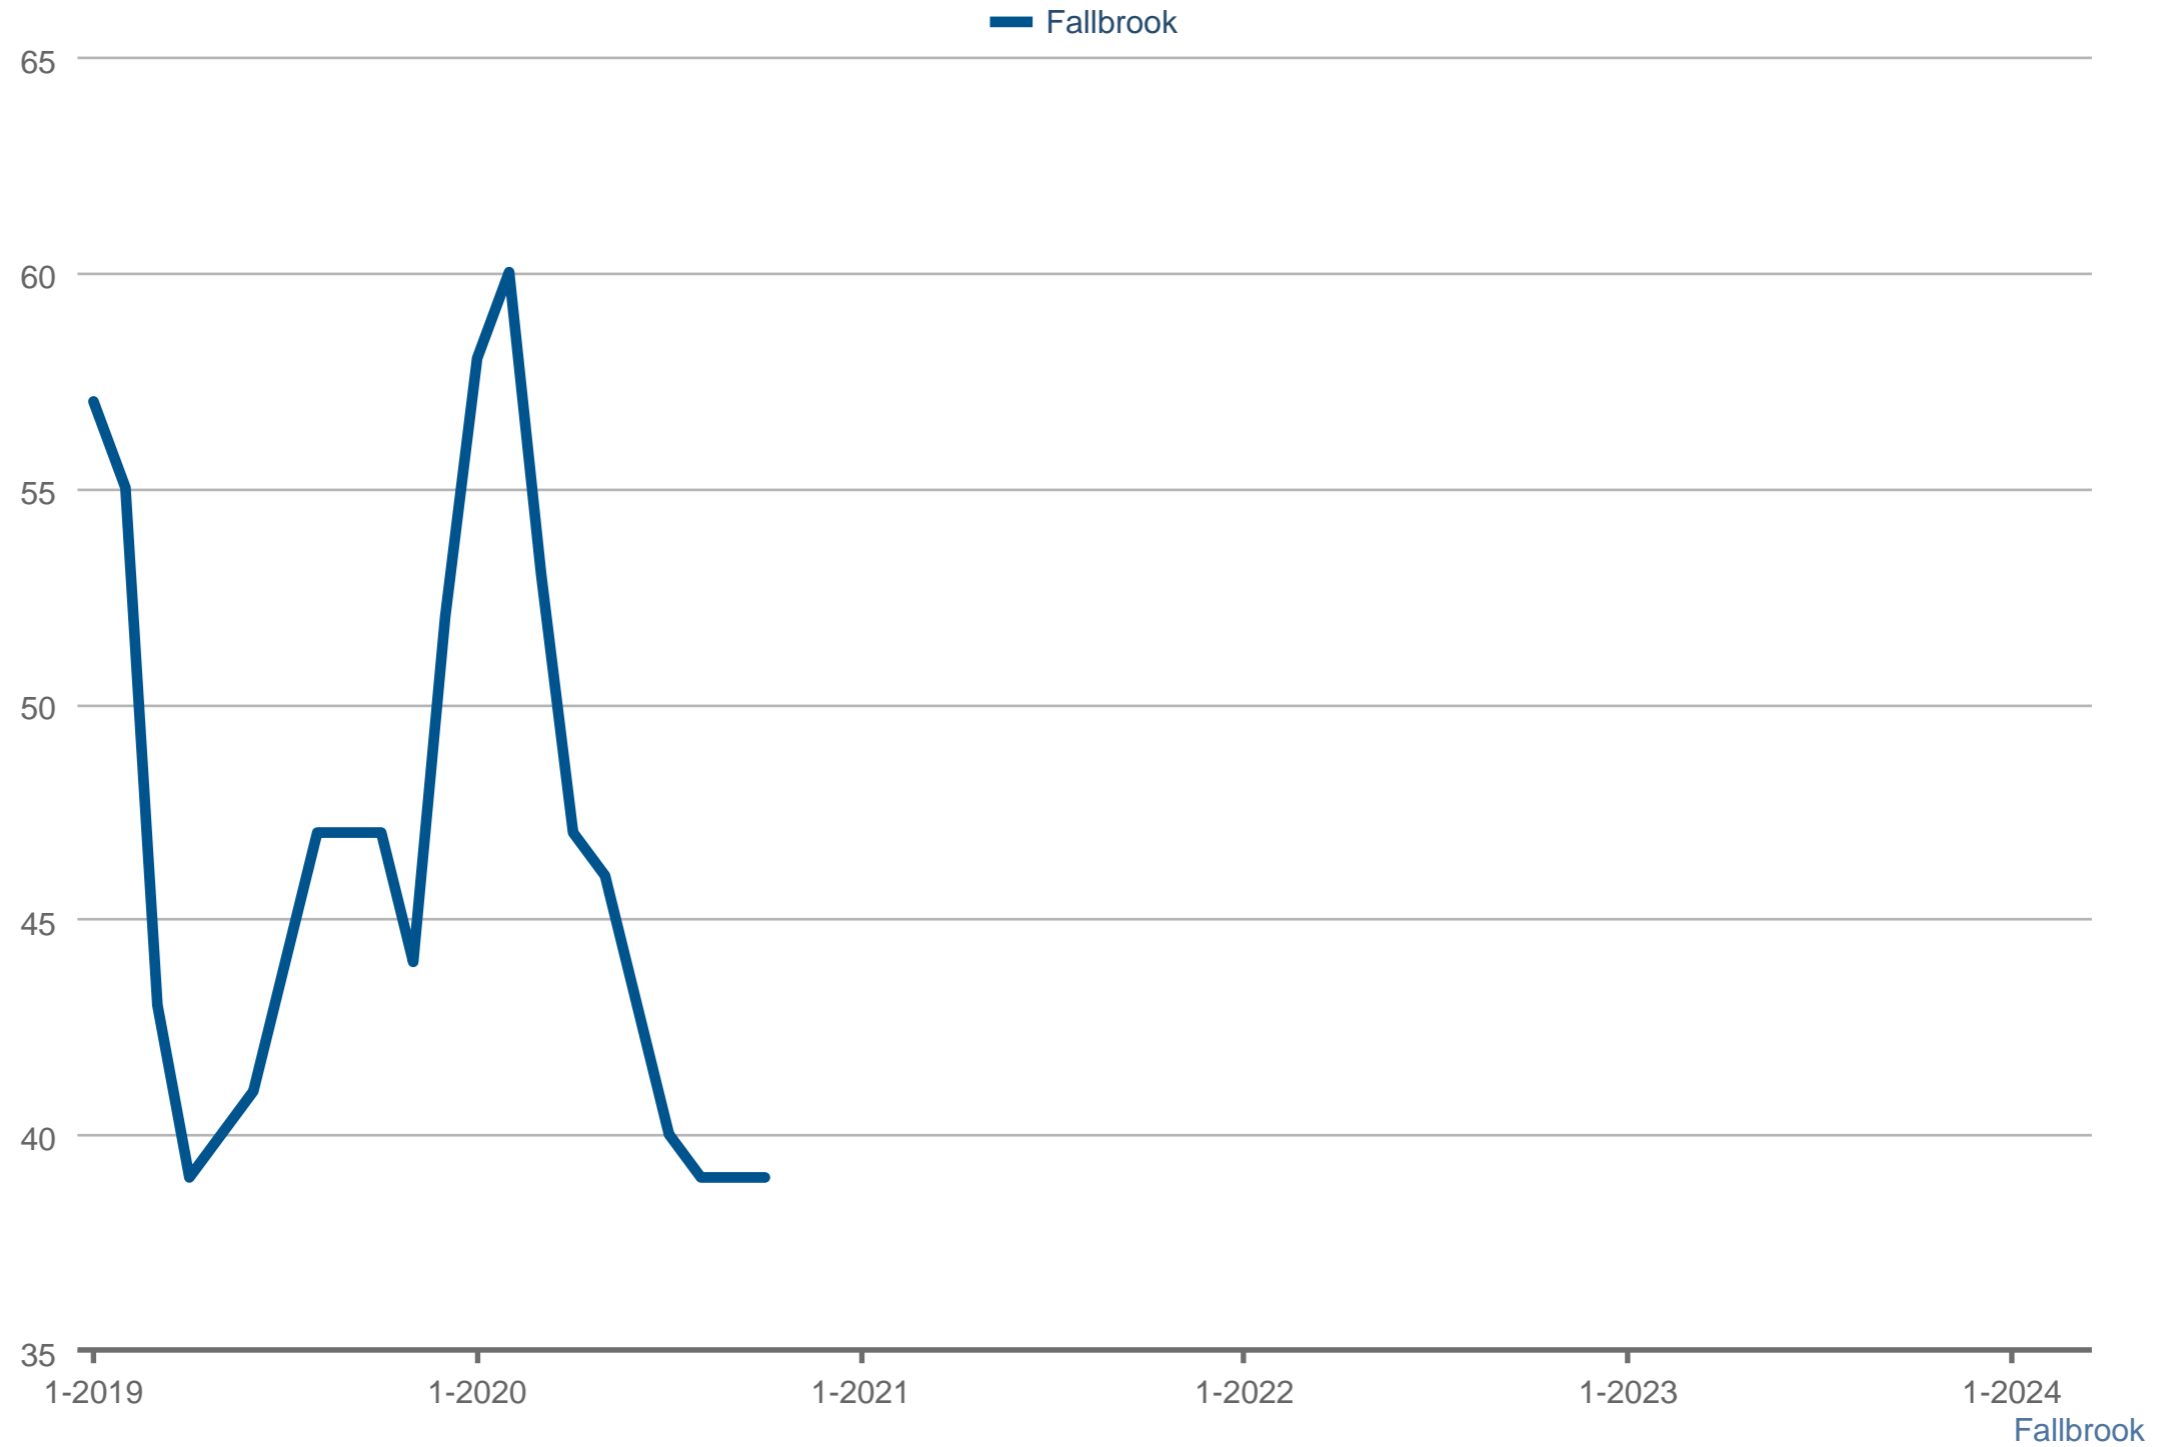

Steve Cardinalli (BRE Lic # CA 01323509)

Windermere Homes & Estates

Cell: 760-814-0248

www.cardinalli.com

Average Active Market Time

Each data point is three months of activity. Data is from April 26, 2024.