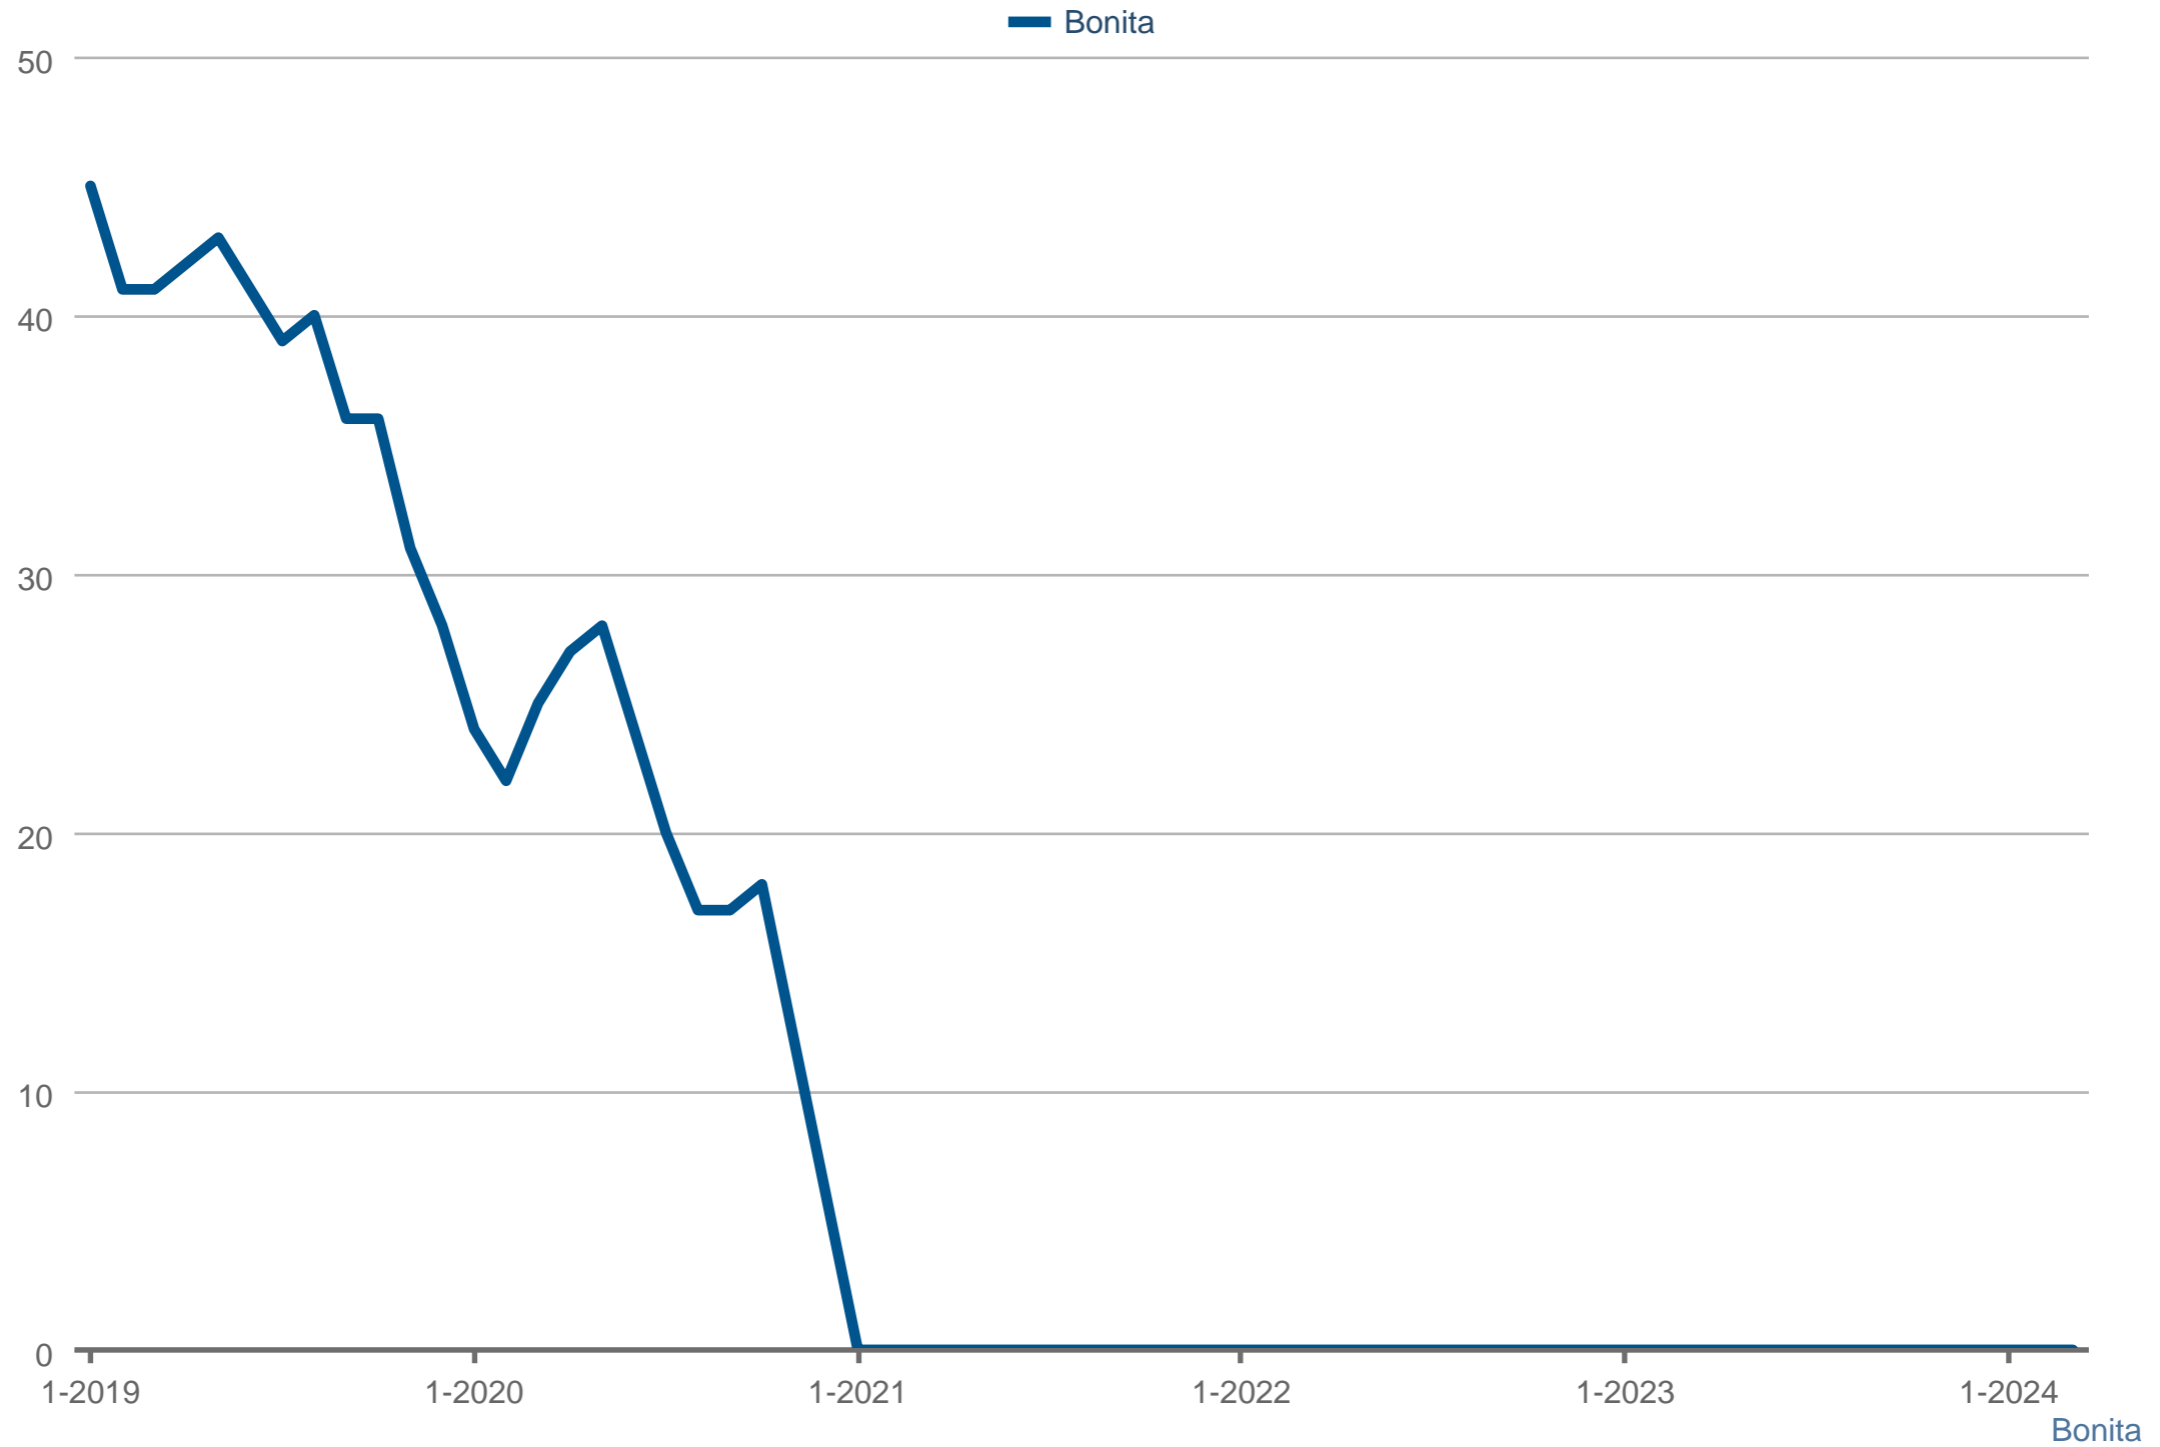

Steve Cardinalli (BRE Lic # CA 01323509)

Windermere Homes & Estates

Cell: 760-814-0248

www.cardinalli.com

Active Listings

Each data point is three months of activity. Data is from April 25, 2024.

All data from SPN®. Data deemed reliable but not guaranteed. InfoSparks © 2024 ShowingTime.