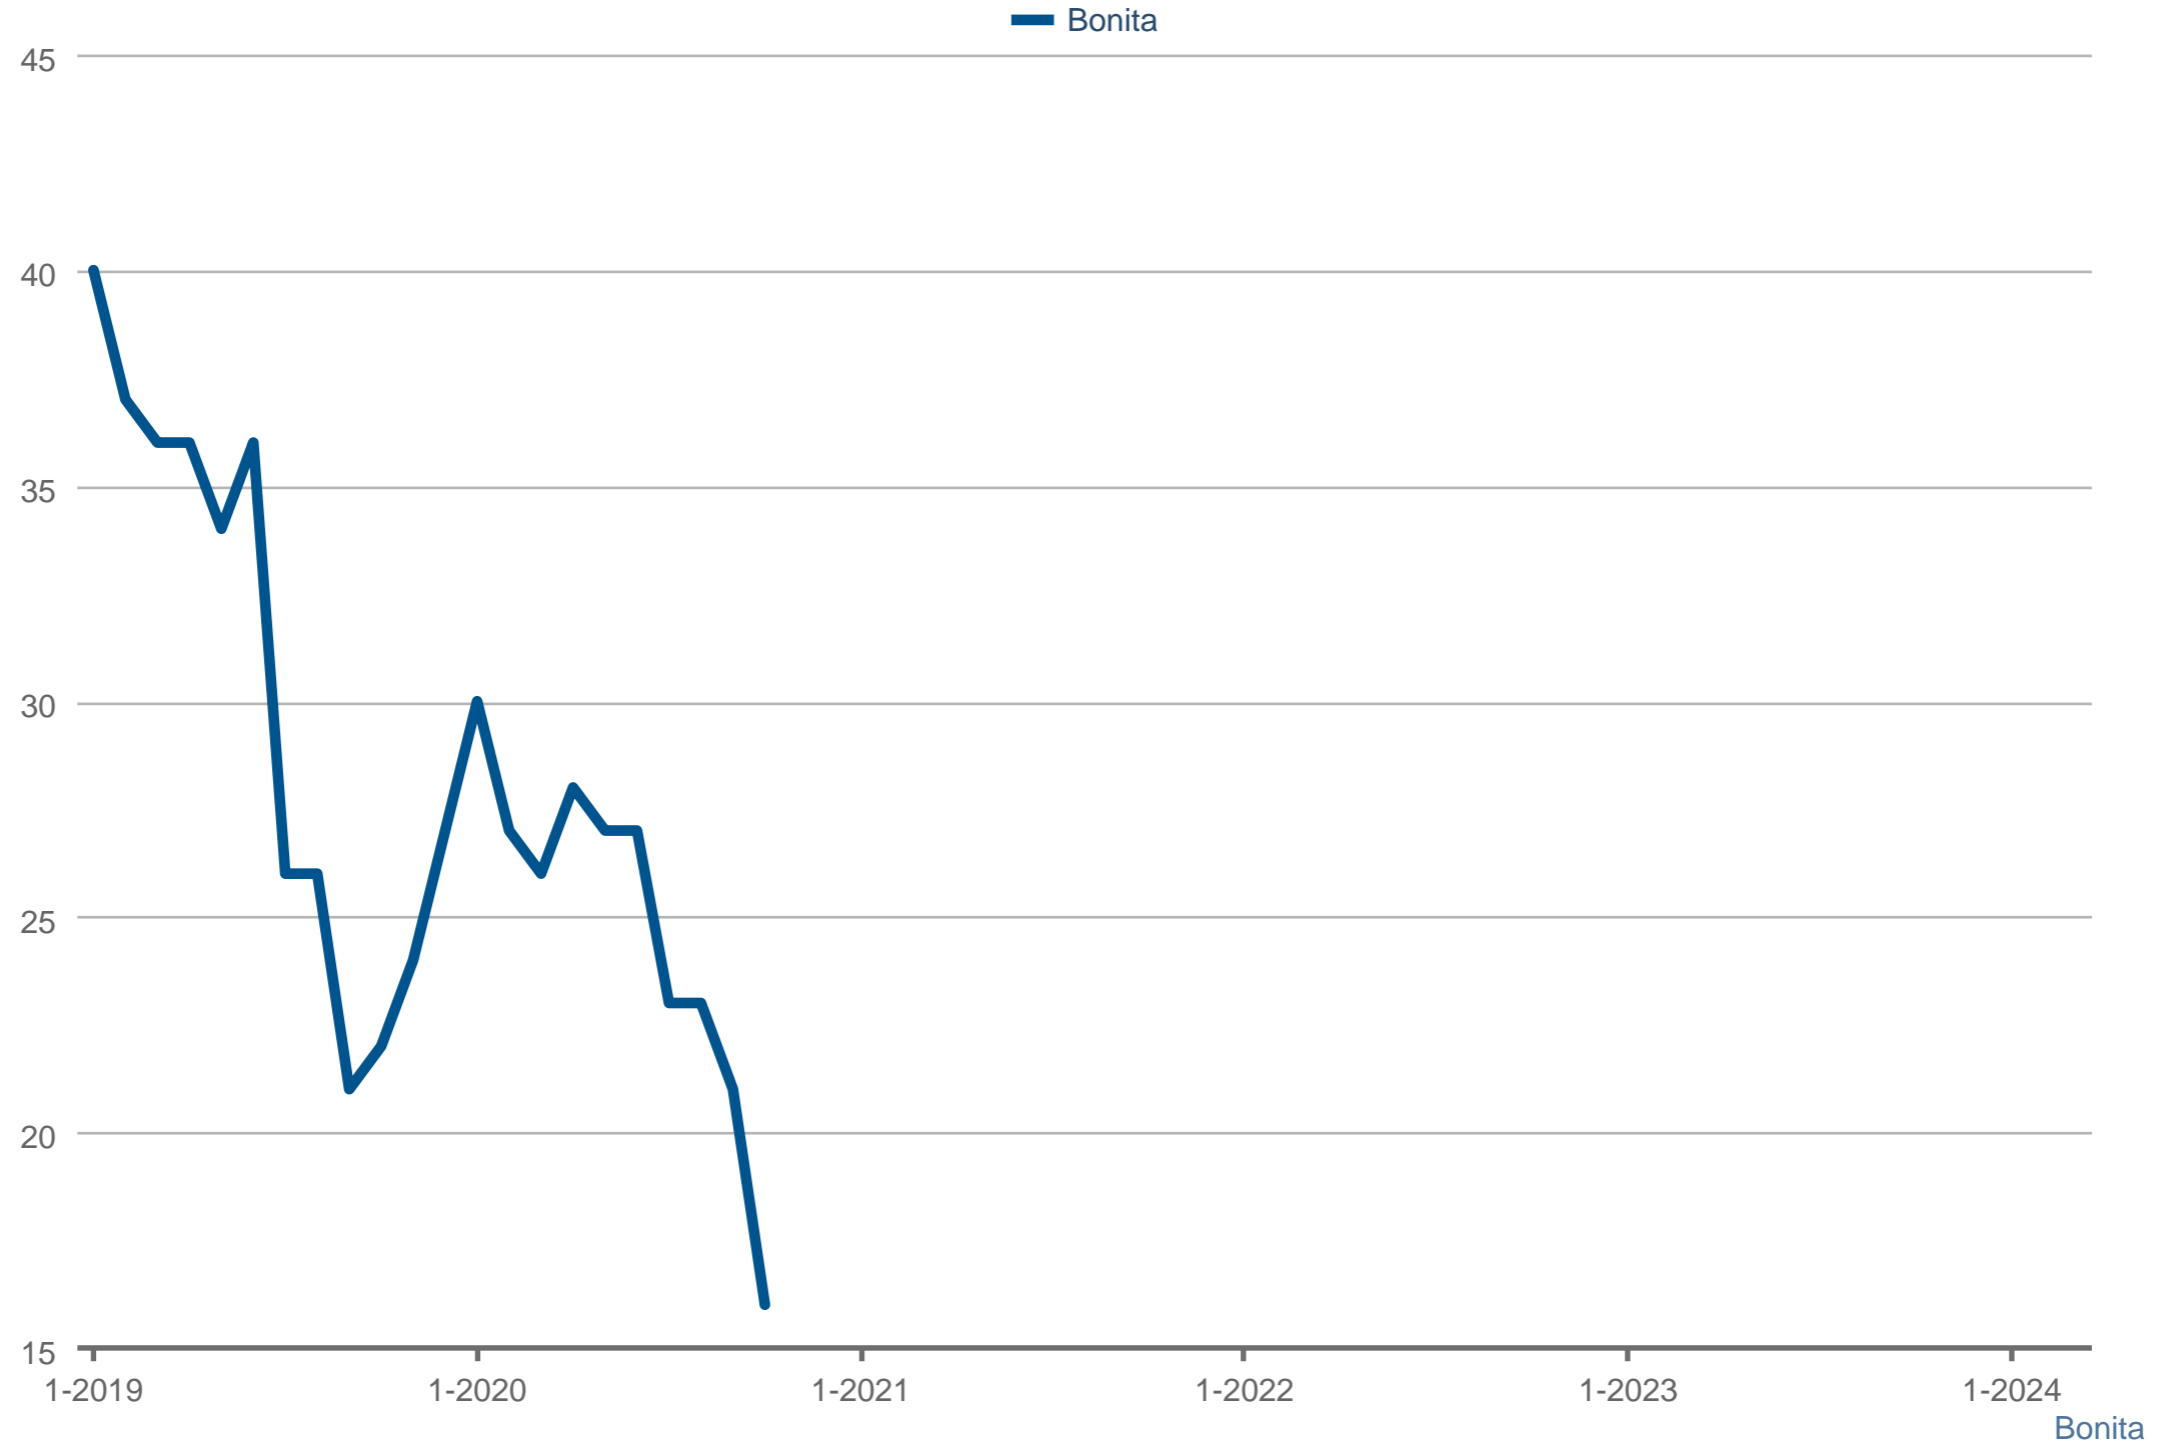

Steve Cardinalli (BRE Lic # CA 01323509)

Windermere Homes & Estates

Cell: 760-814-0248

www.cardinalli.com

Average Active Market Time

Each data point is three months of activity. Data is from April 26, 2024.