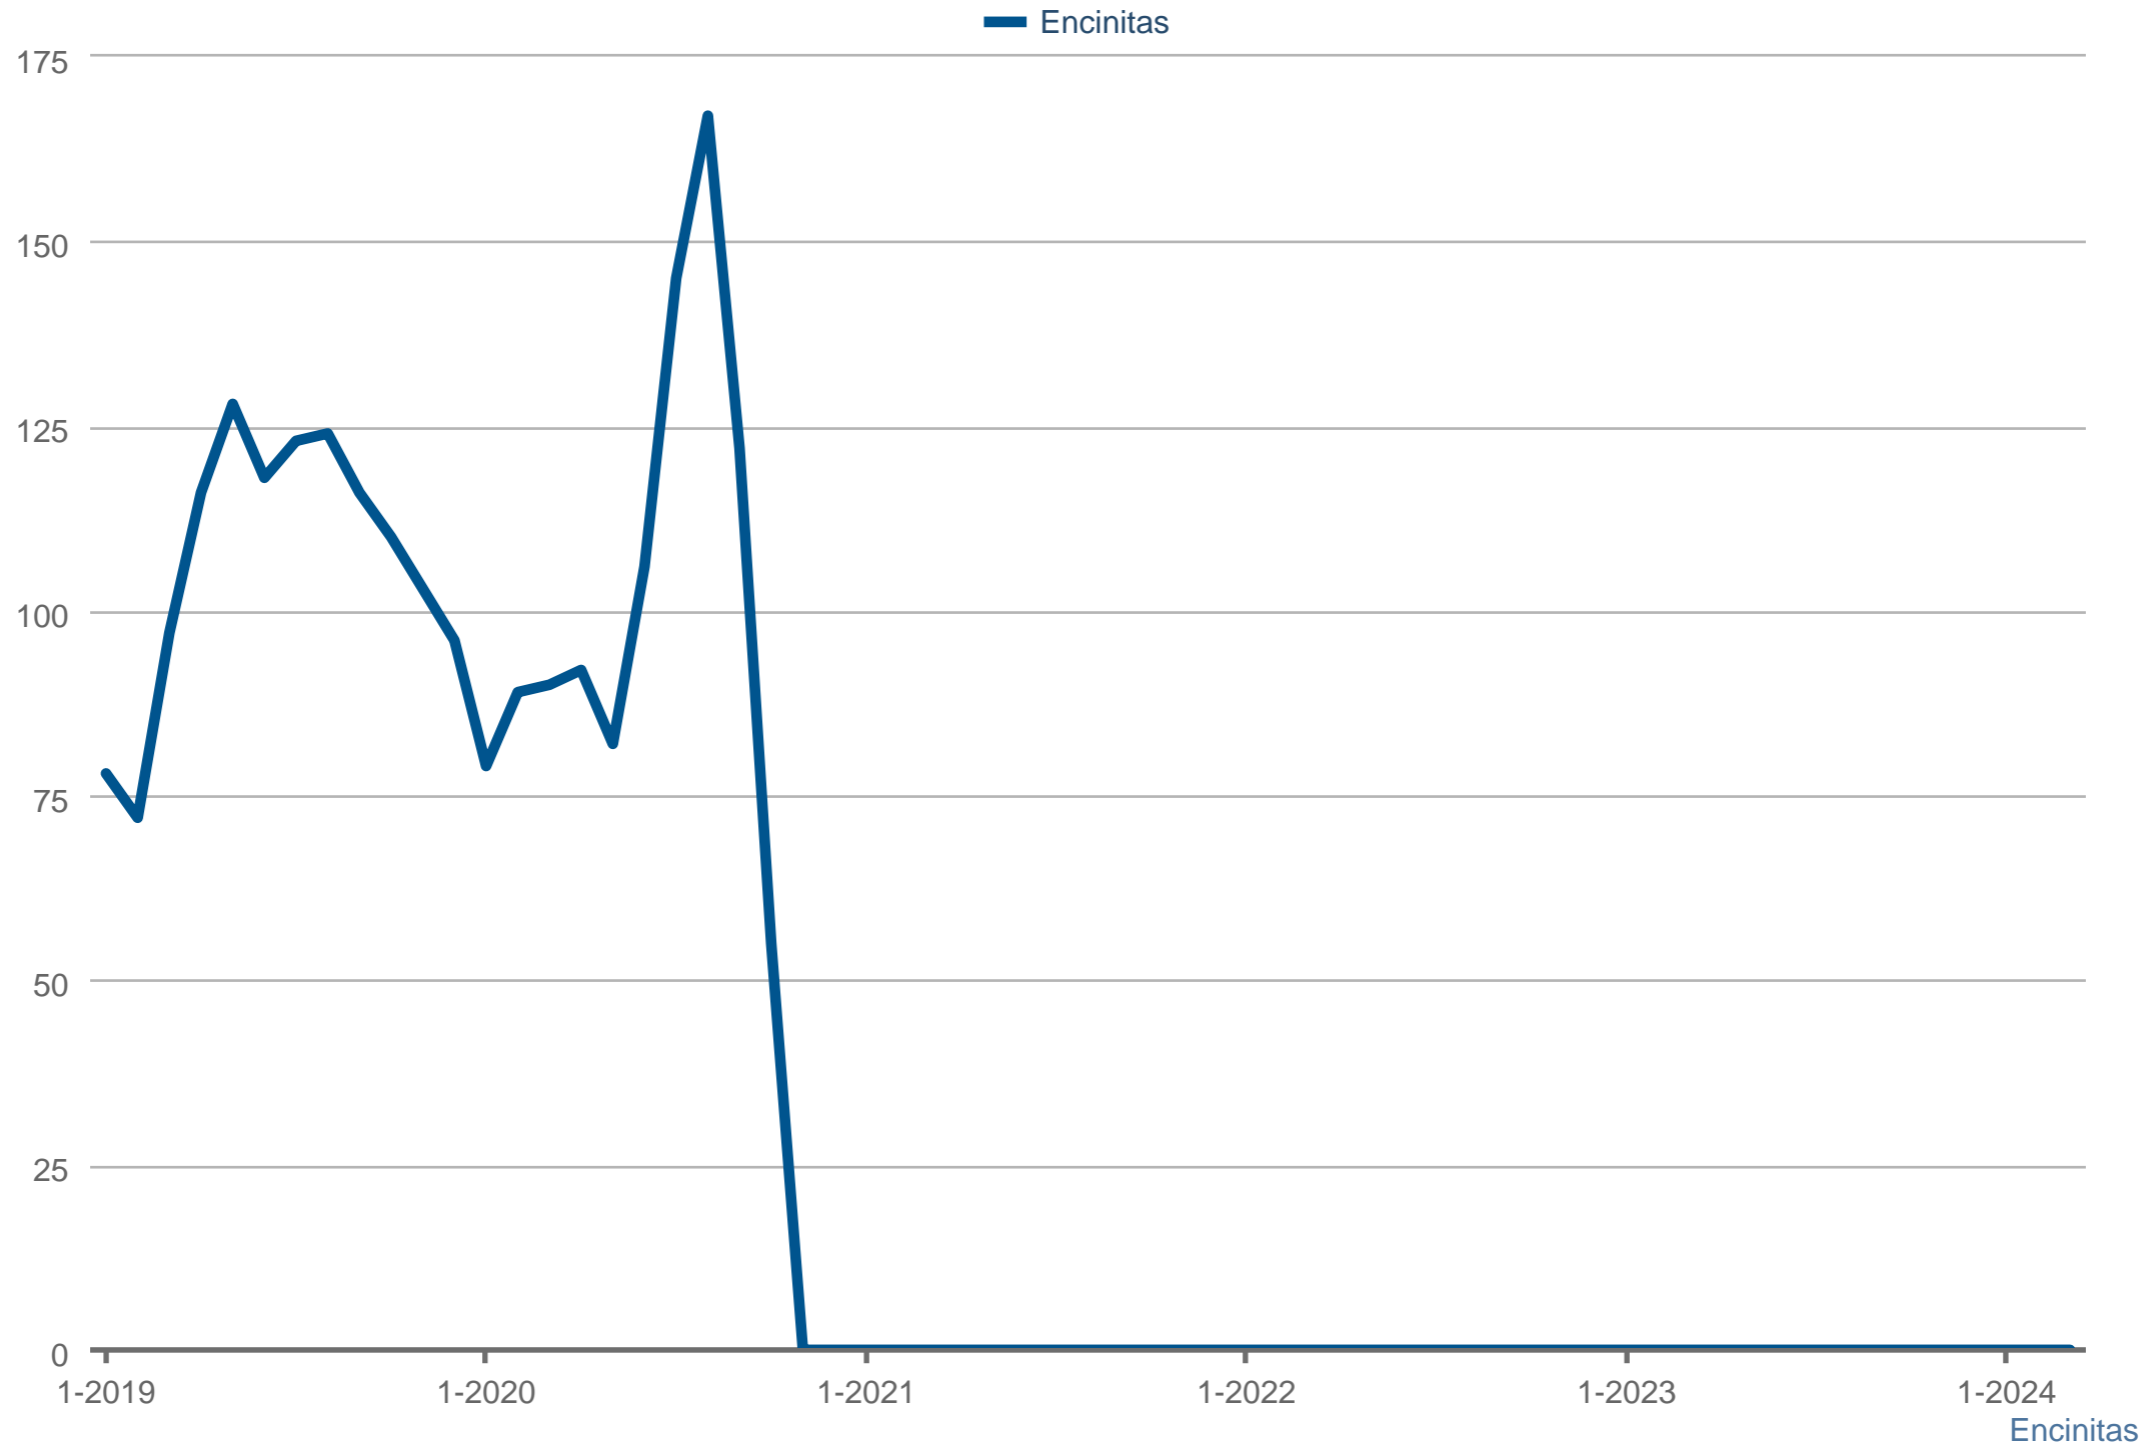

Steve Cardinalli (BRE Lic # CA 01323509)

Windermere Homes & Estates

Cell: 760-814-0248

www.cardinalli.com

Pending Sales

Each data point is three months of activity. Data is from April 23, 2024.

All data from SPN®. Data deemed reliable but not guaranteed. InfoSparks © 2024 ShowingTime.