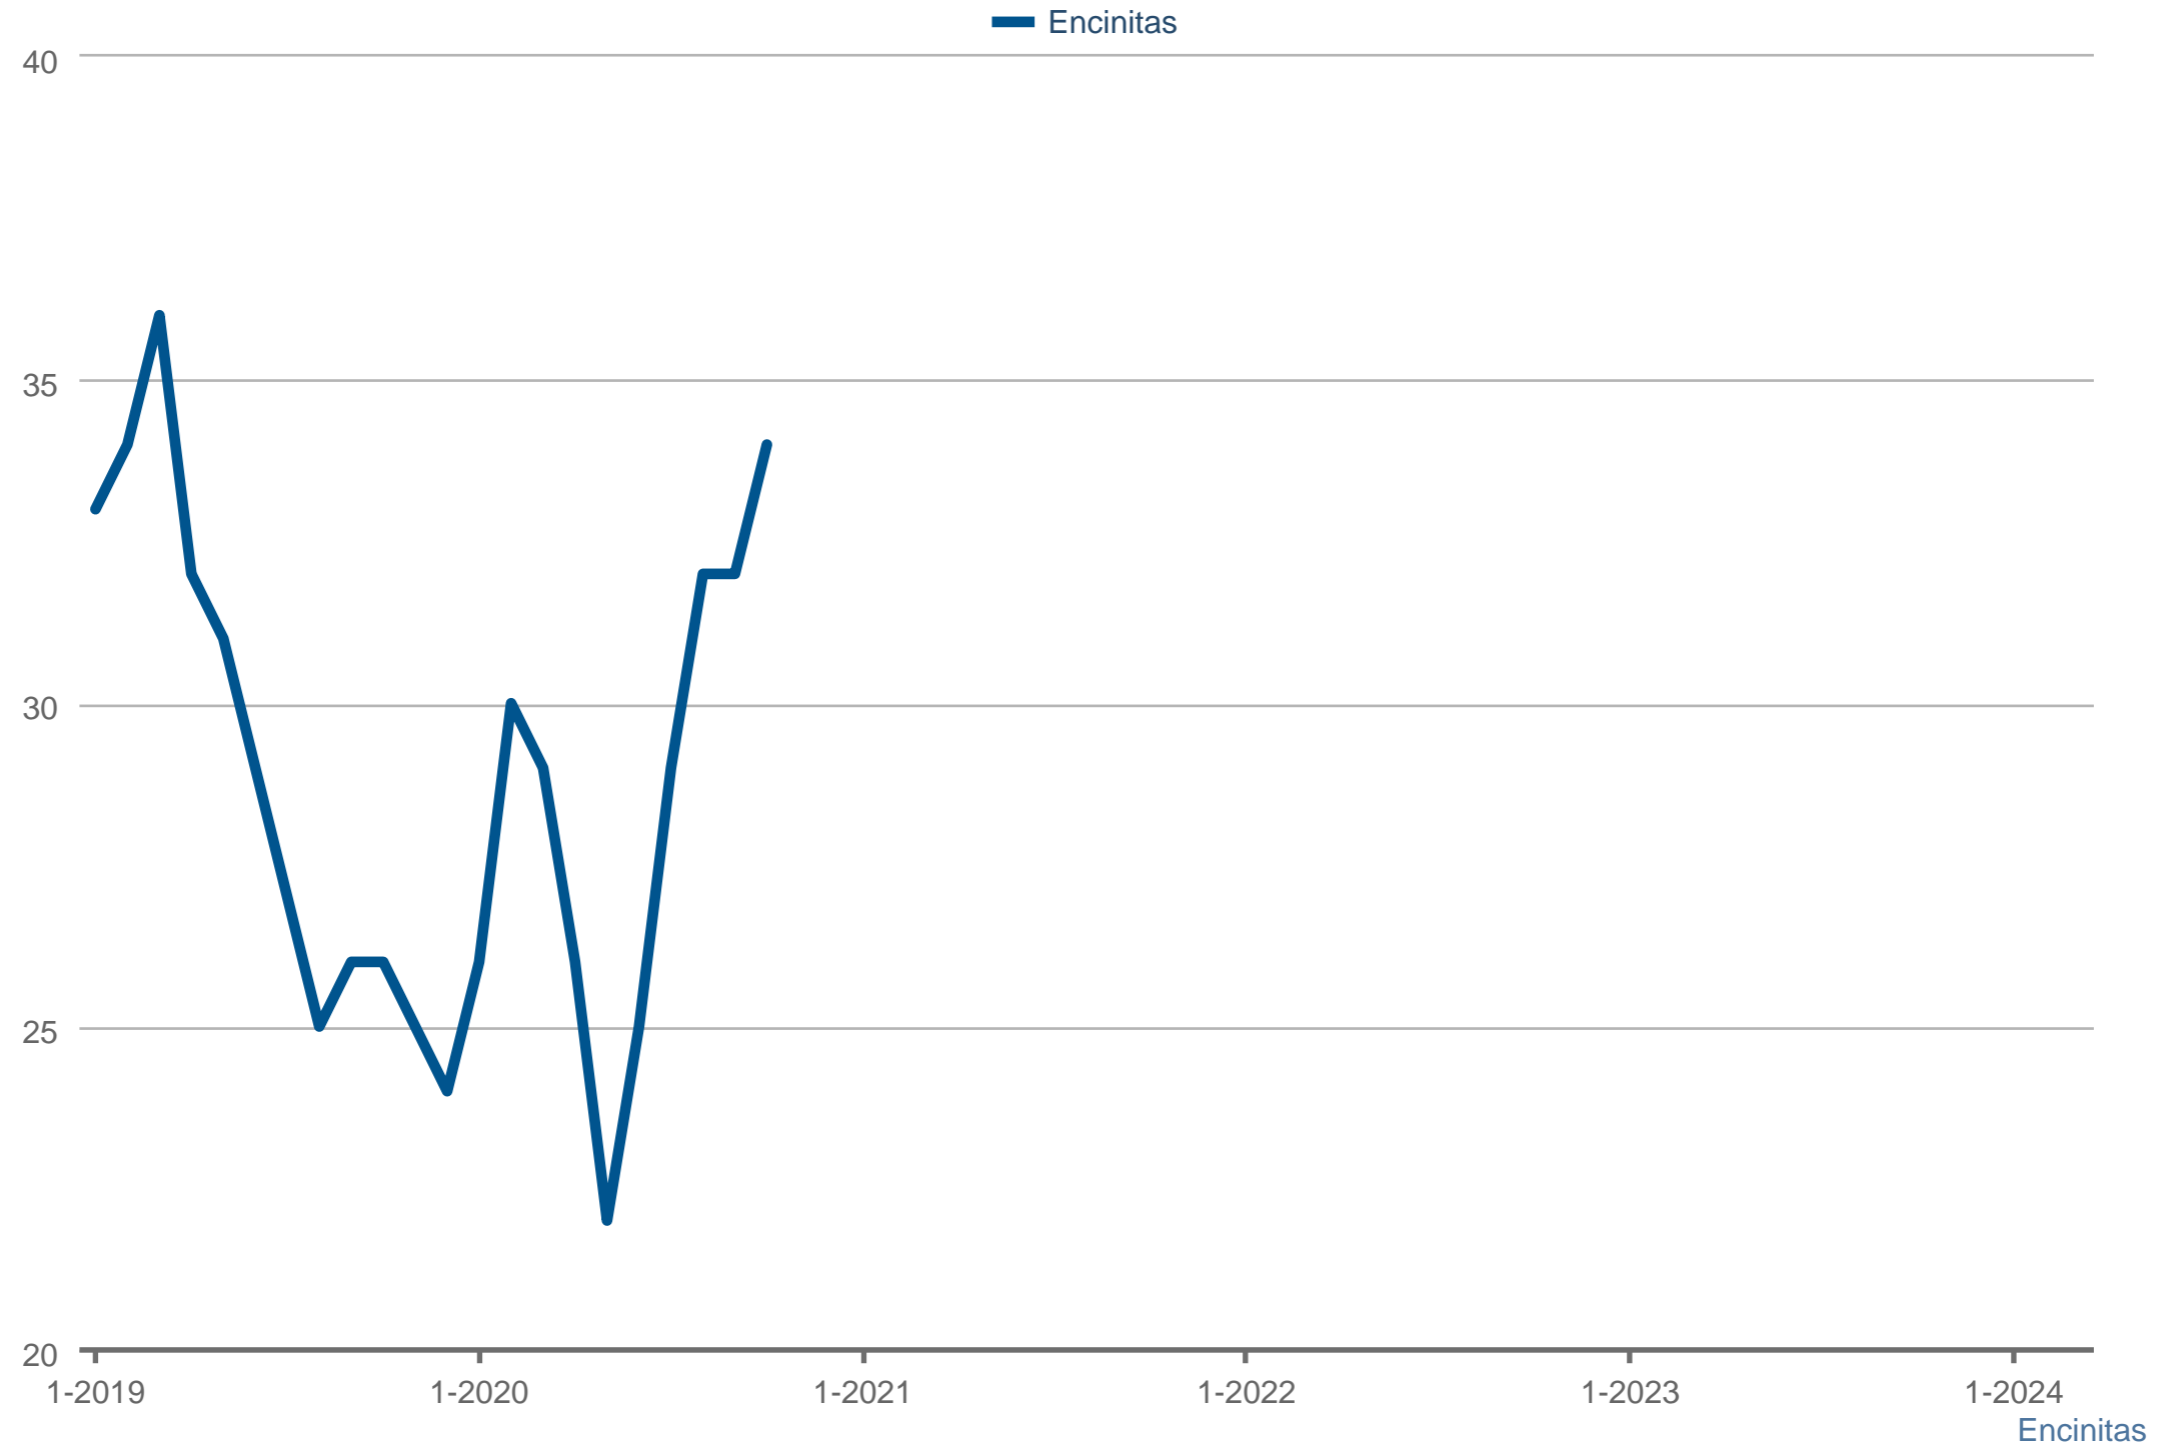

Steve Cardinalli (BRE Lic # CA 01323509)

Windermere Homes & Estates

Cell: 760-814-0248

www.cardinalli.com

Average Active Market Time

Each data point is three months of activity. Data is from April 20, 2024.