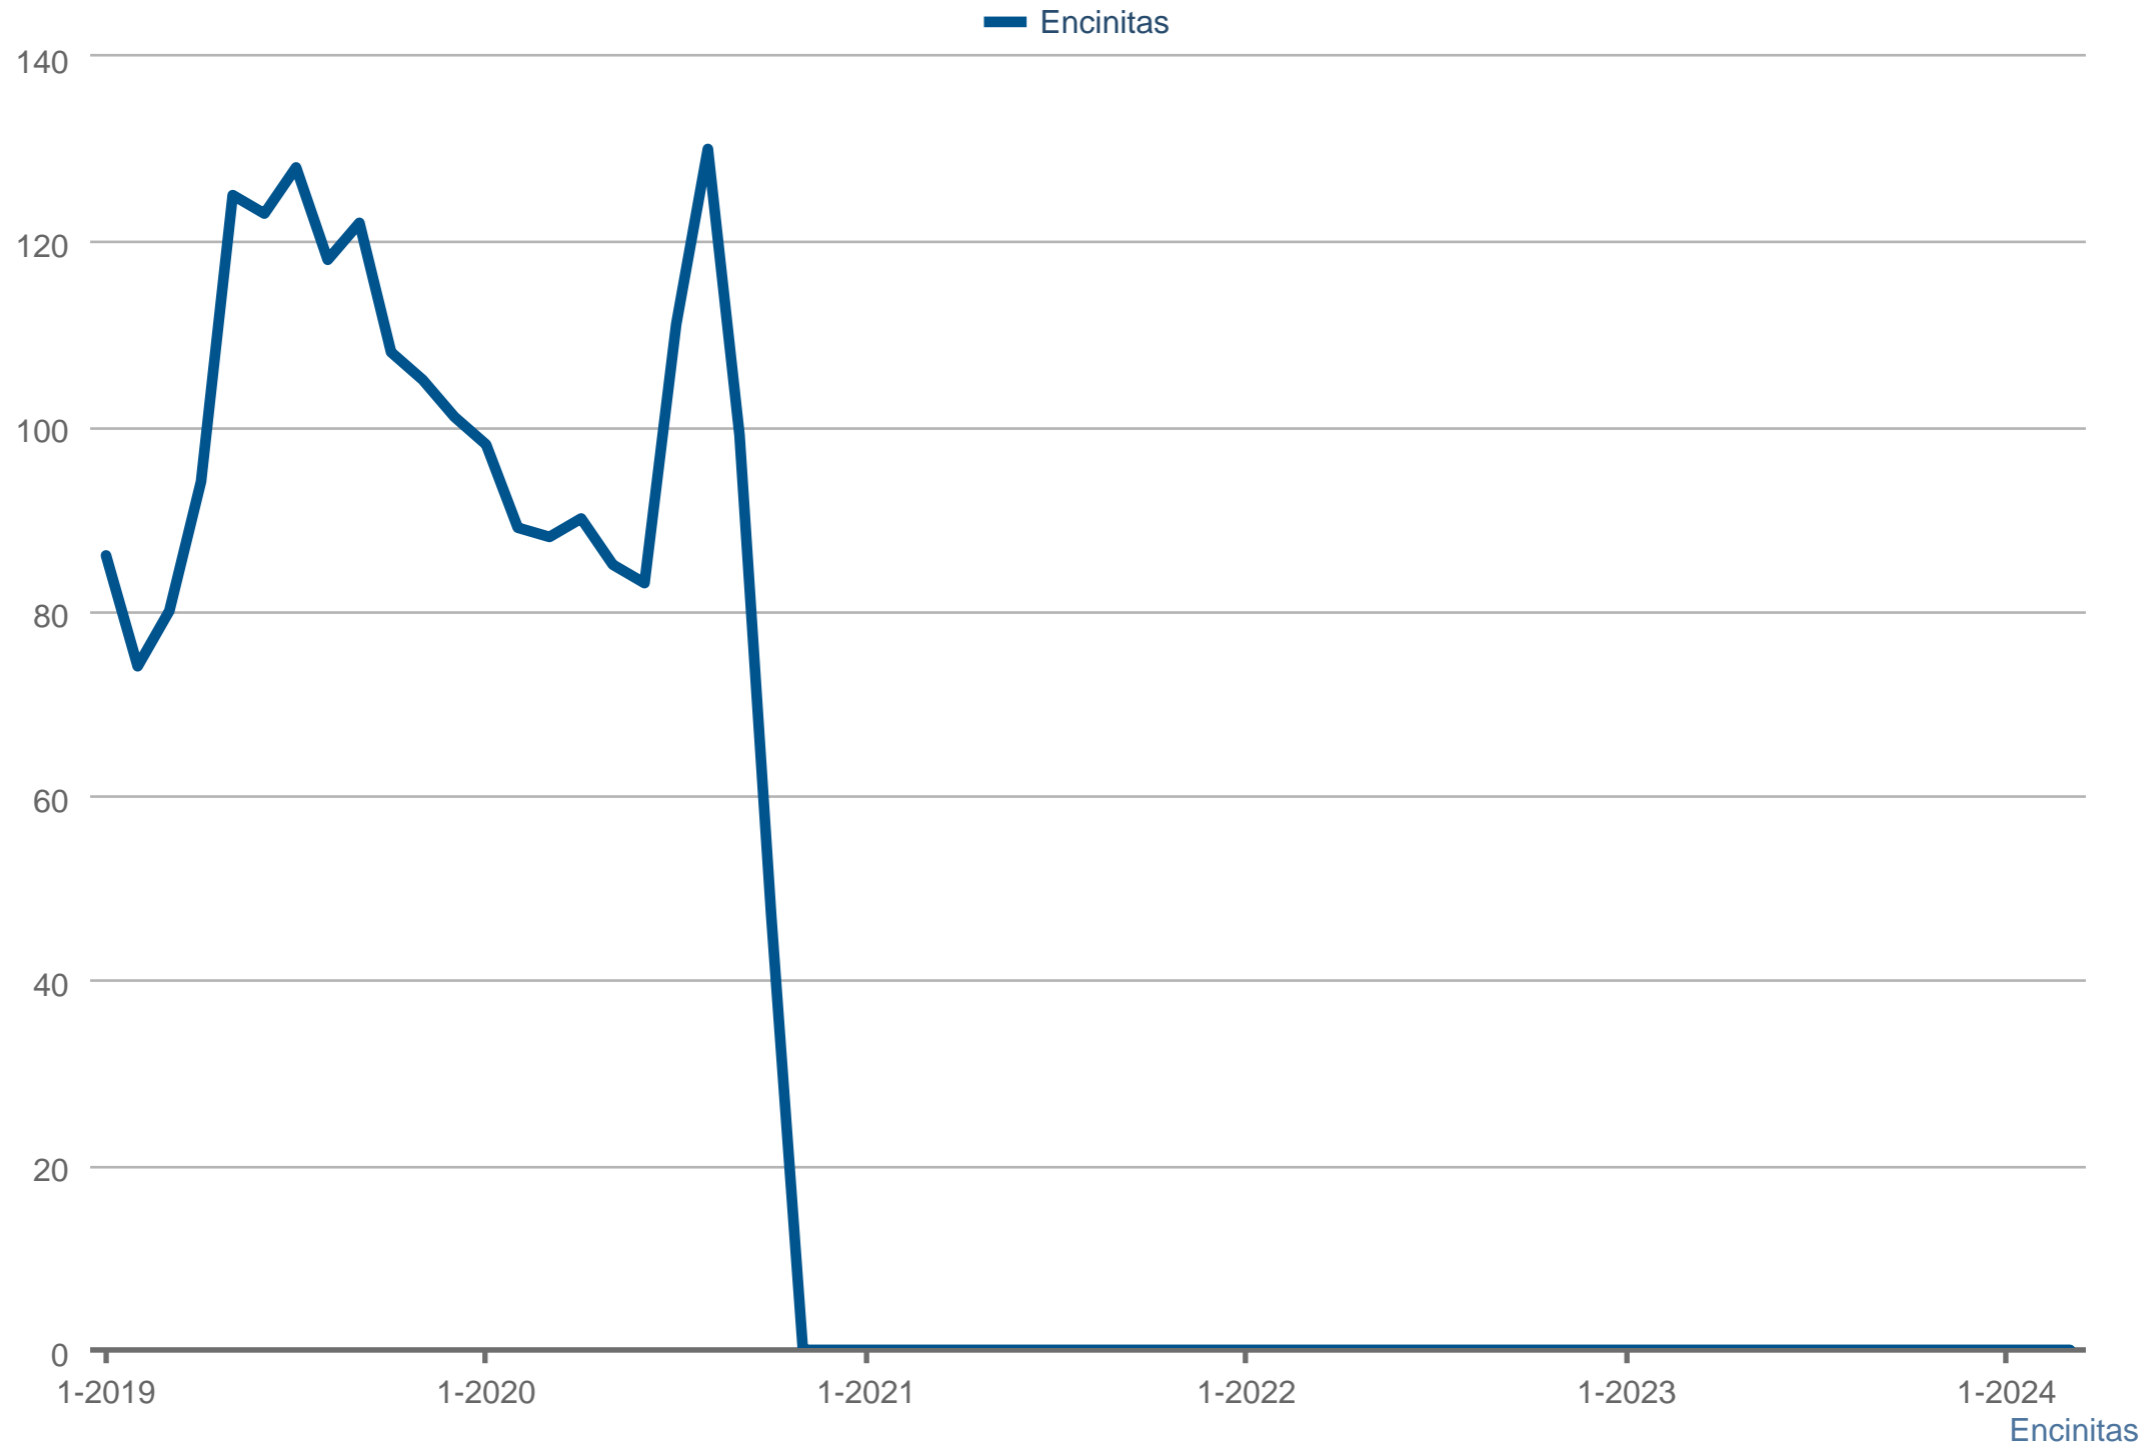

Steve Cardinalli (BRE Lic # CA 01323509)

Windermere Homes & Estates

Cell: 760-814-0248

www.cardinalli.com

Sold Listings

Each data point is three months of activity. Data is from April 26, 2024.

All data from SPN®. Data deemed reliable but not guaranteed. InfoSparks © 2024 ShowingTime.