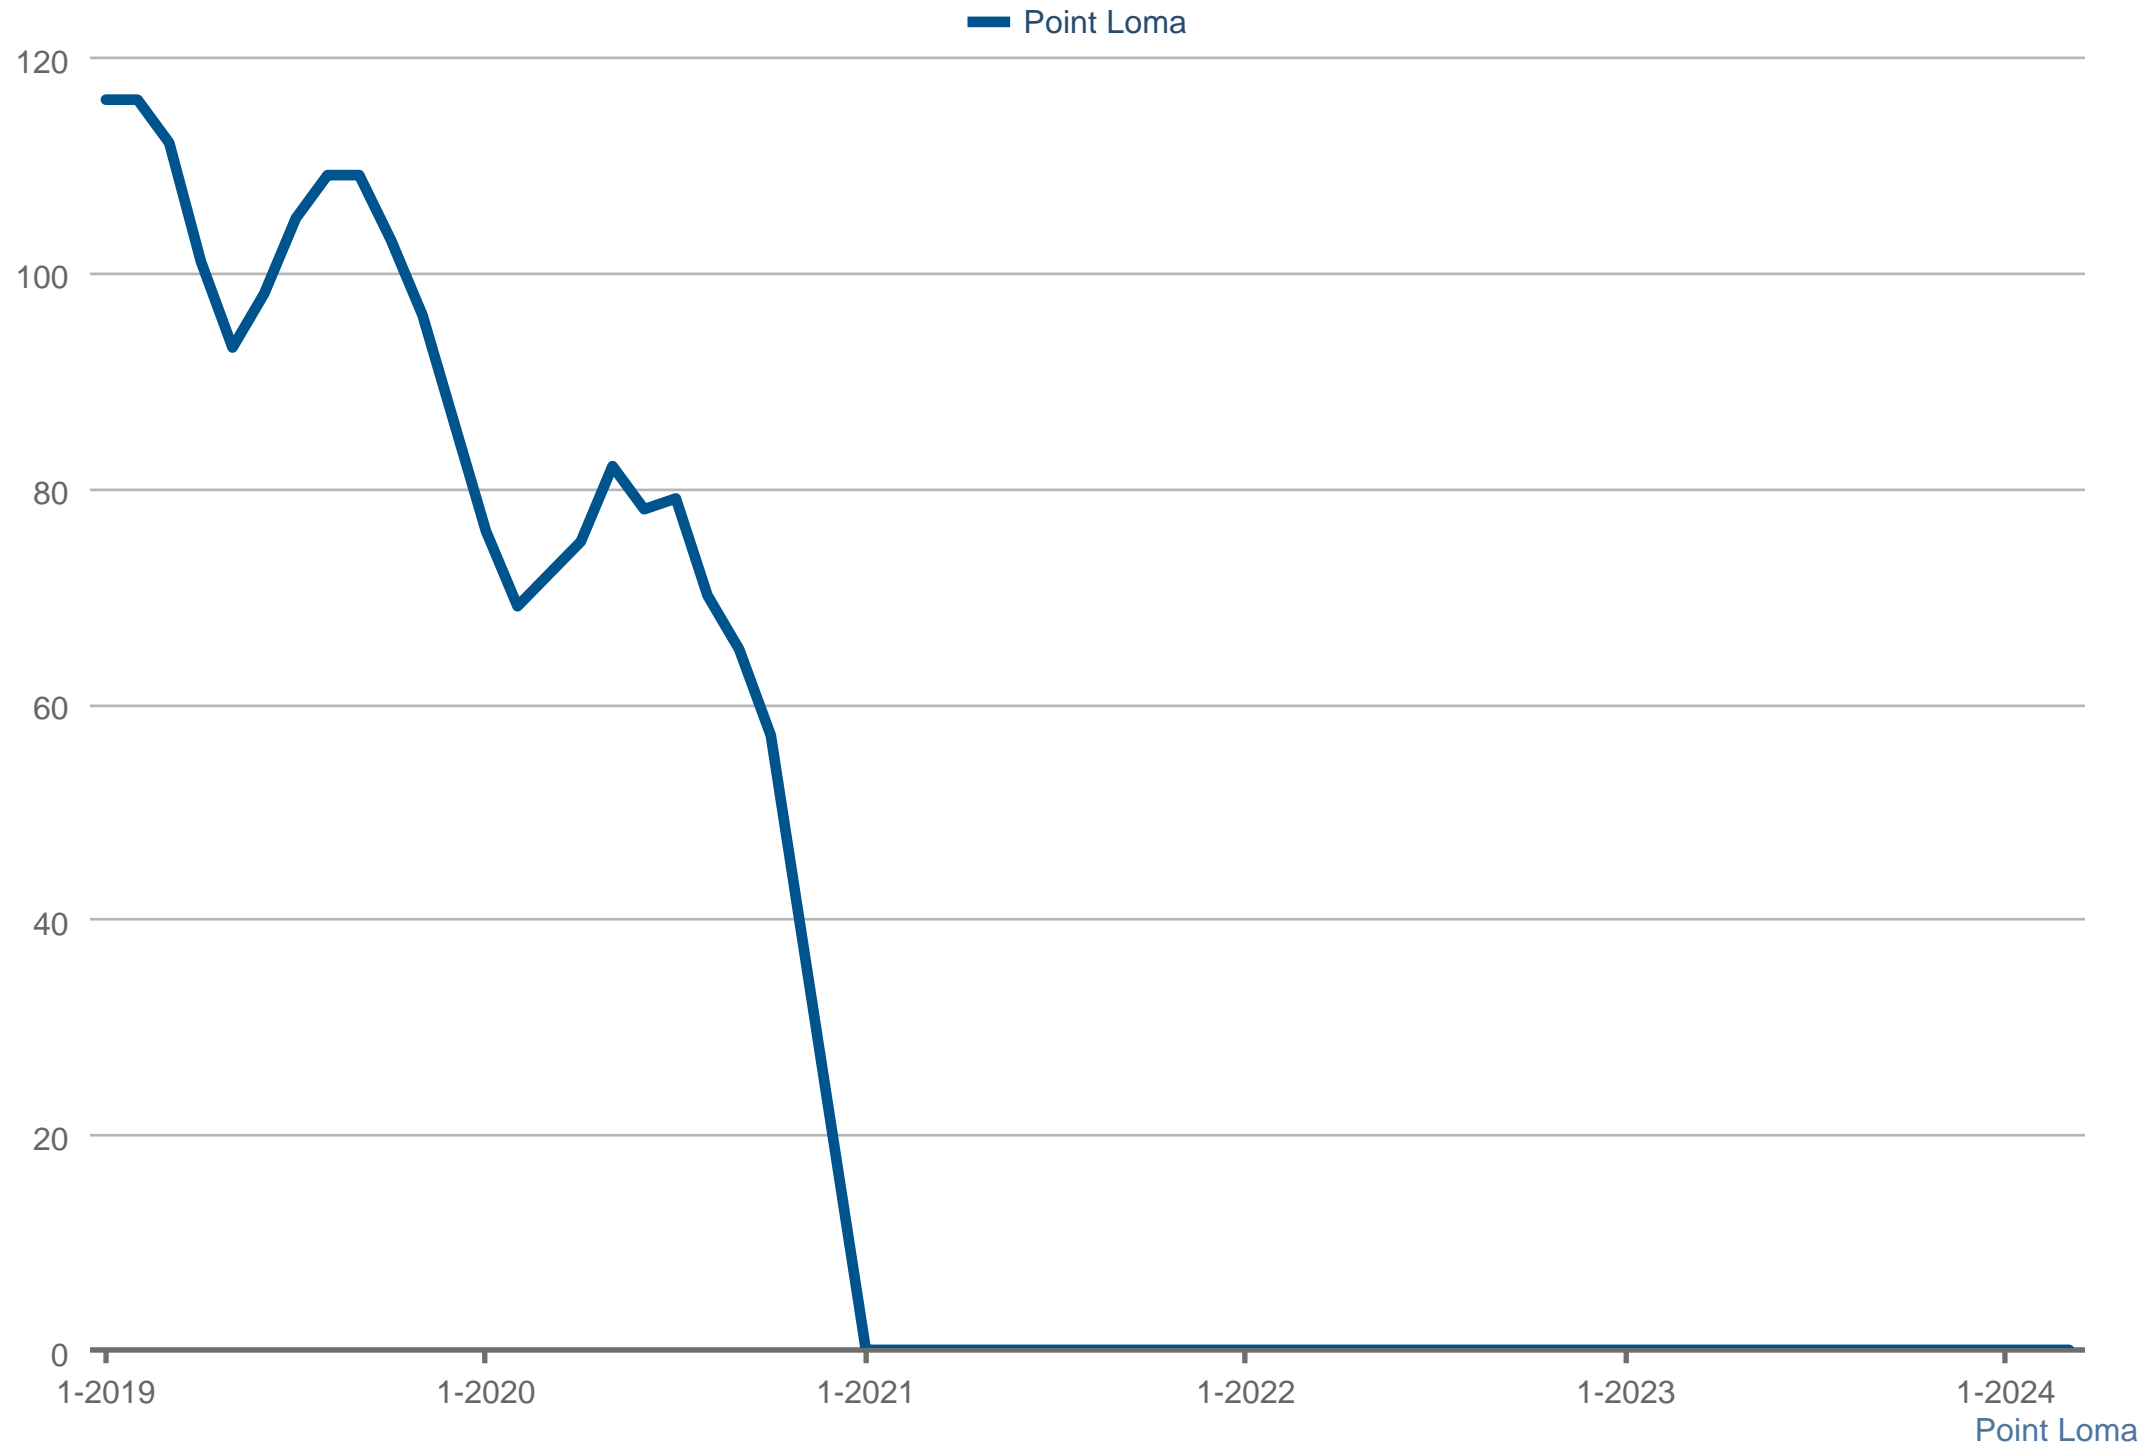

Steve Cardinalli (BRE Lic # CA 01323509)

Windermere Homes & Estates

Cell: 760-814-0248

www.cardinalli.com

Active Listings

Each data point is three months of activity. Data is from April 25, 2024.

All data from SPN®. Data deemed reliable but not guaranteed. InfoSparks © 2024 ShowingTime.