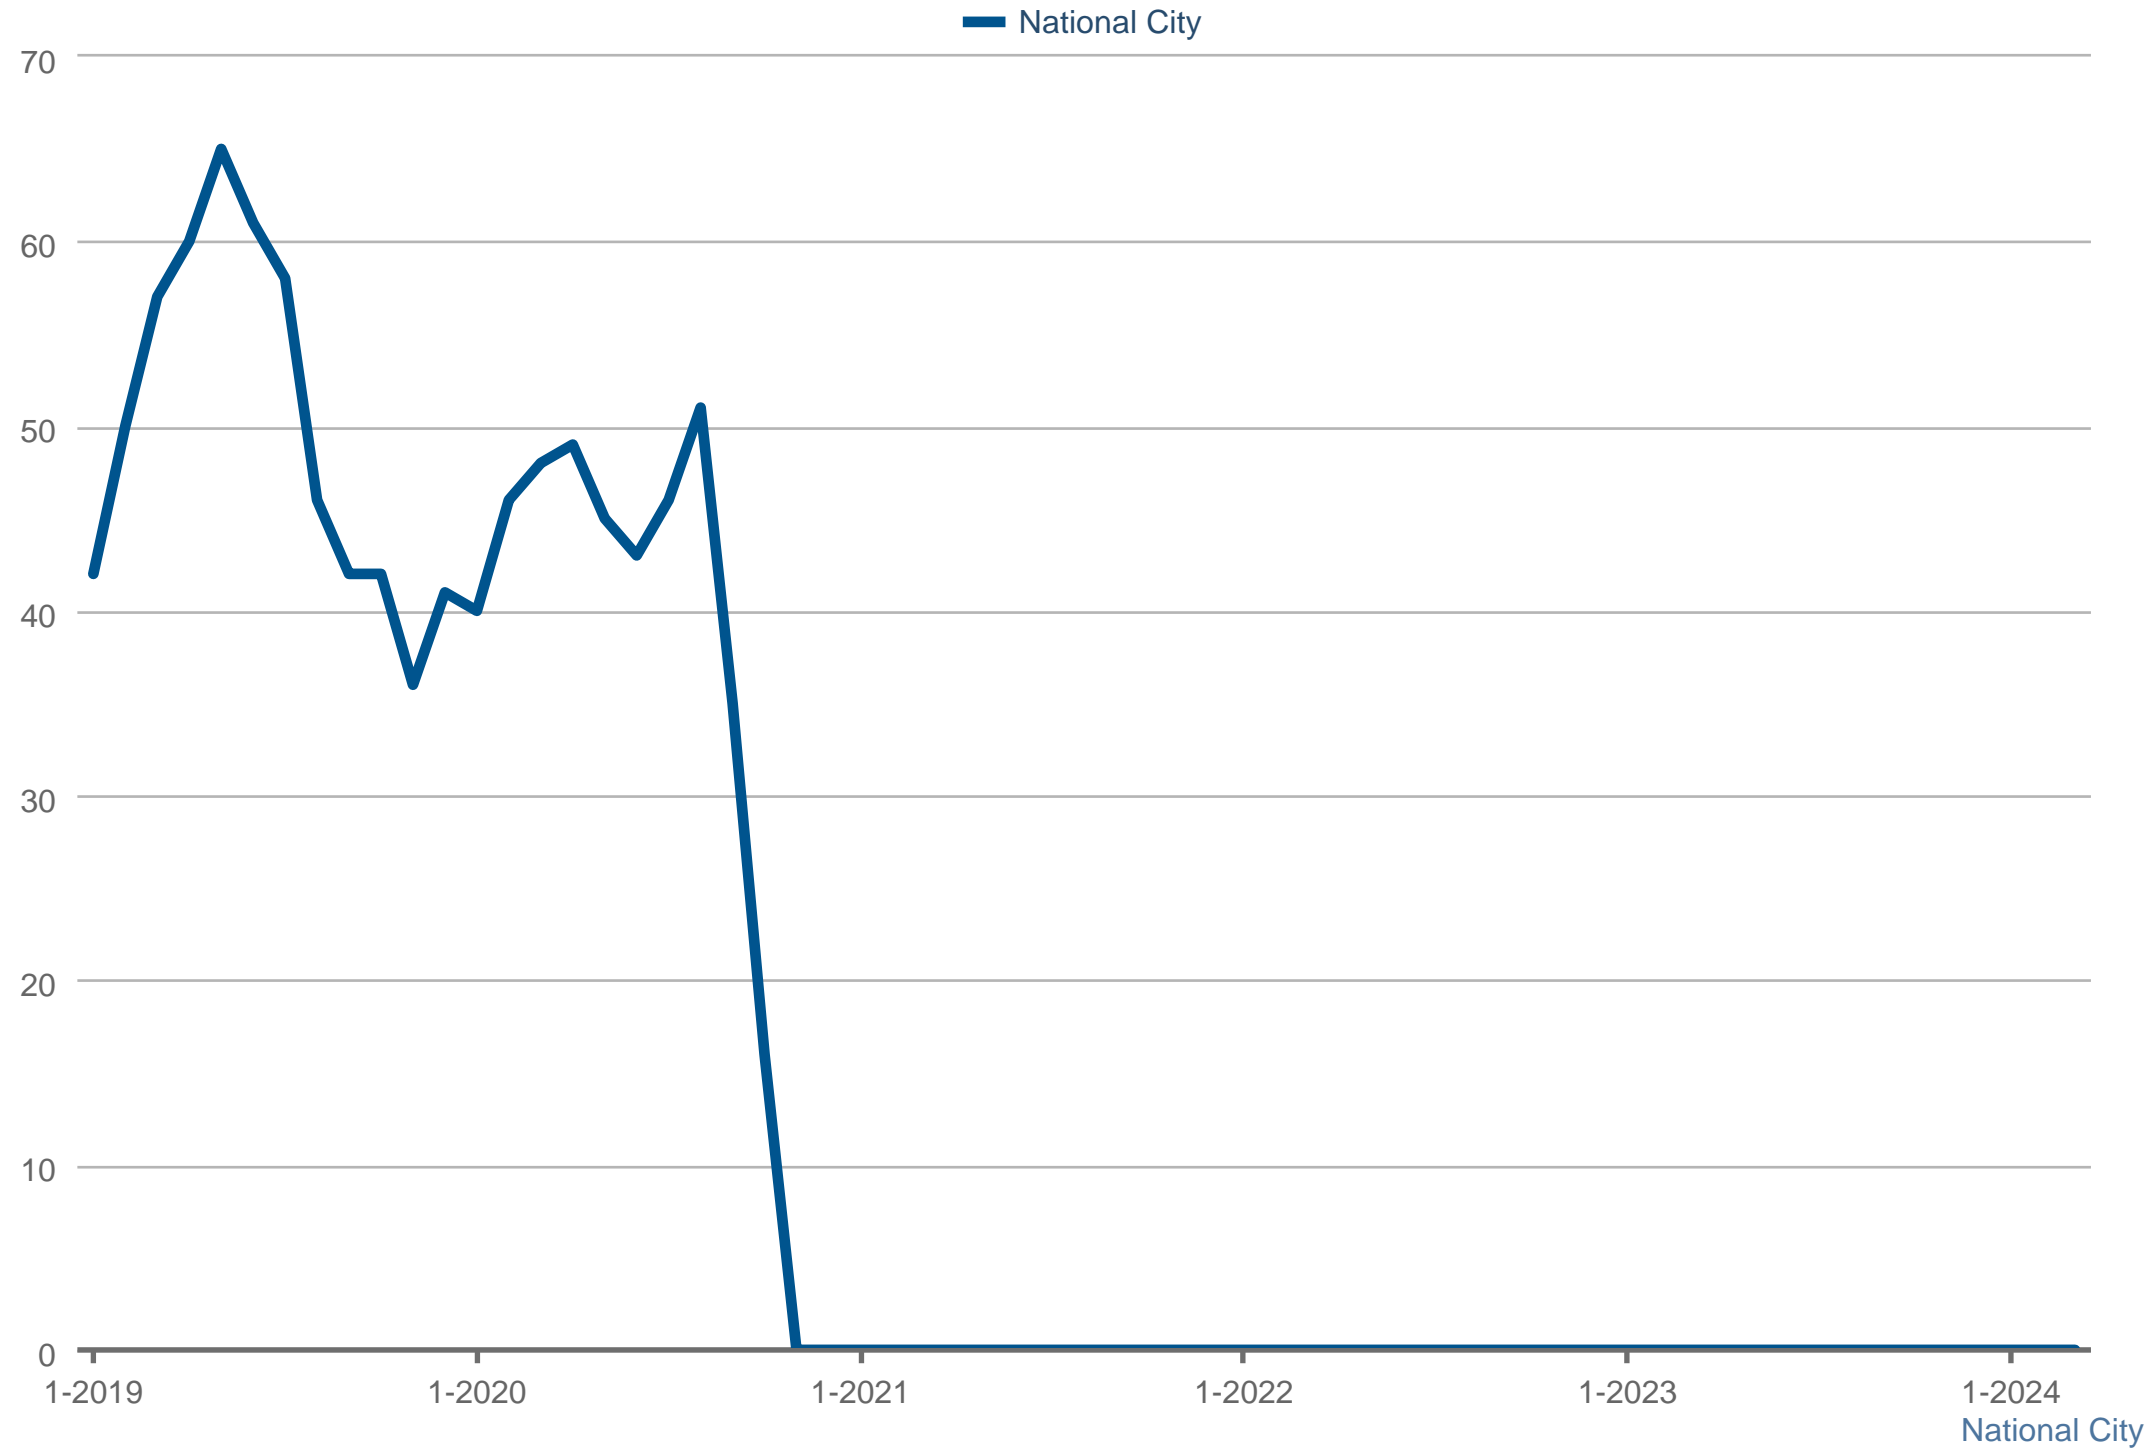

Steve Cardinalli (BRE Lic # CA 01323509)

Windermere Homes & Estates

Cell: 760-814-0248

www.cardinalli.com

Pending Sales

Each data point is three months of activity. Data is from April 25, 2024.

All data from SPN®. Data deemed reliable but not guaranteed. InfoSparks © 2024 ShowingTime.