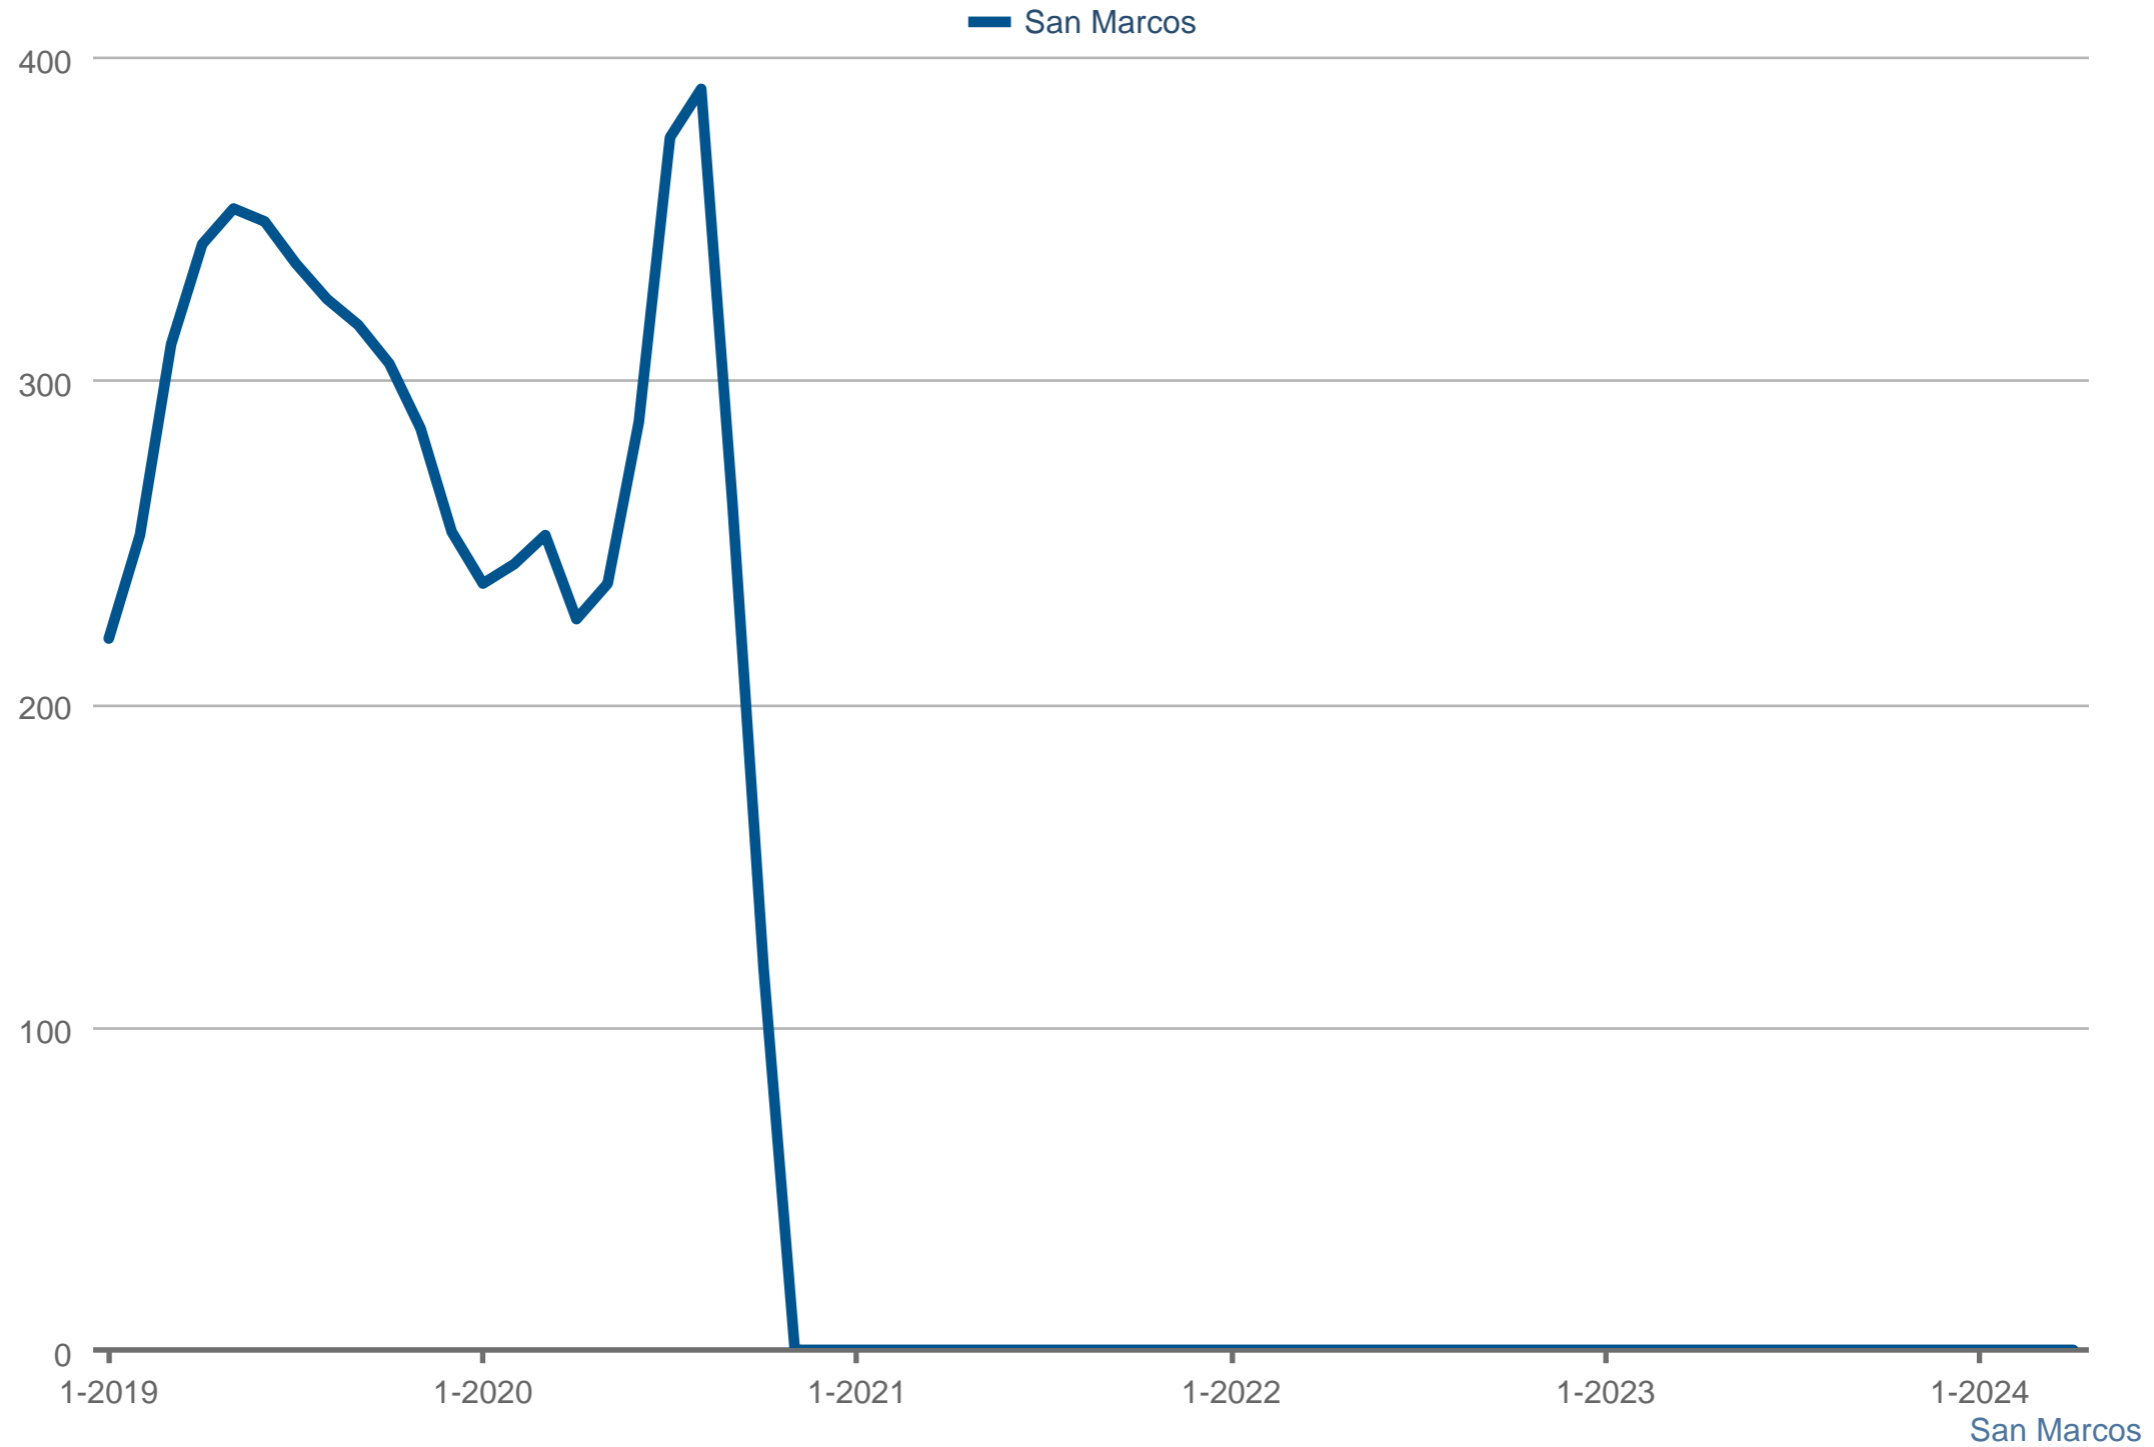

Steve Cardinalli (BRE Lic # CA 01323509)

Windermere Homes & Estates

Cell: 760-814-0248

www.cardinalli.com

Pending Sales

Each data point is three months of activity. Data is from May 8, 2024.

All data from SPN®. Data deemed reliable but not guaranteed. InfoSparks © 2024 ShowingTime.